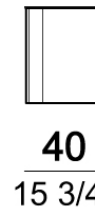

ARKETIPO / INDOOR

COFFEE TABLE MOUSTACHE

TOP: extra-clear glass, thickness 19 mm

BASE: varnished metal, colour combinations: Gloss Gold (outer side) and Lapis blue (inner side); Gloss Black (outer side) and Ruby Red (inner side)

Small table

Small table

Small table