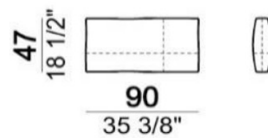

**SPRINGING:** elastic belts.

**SEAT HEIGHT:** 42 cm - 45 cm with feet h. 15 cm.

**ARM HEIGHT:** 57 cm (LARGE); 67 cm (SLIM).

**FEET:** metal, finishes: black nickel or titanium, or micaceous brown or oxy grey varnished, h.12 cm. On request feet can be supplied 3 cm higher with an extra charge.

Back cushion

Sofa LARGE

Right or left unit / corner unit

Composition "H" (left unit LARGE 184 cm + right corner unit 174 cm + central unit 180 cm with right pouf + 2 back cushions 110 cm + 1 back cushion 90 cm)

Back cushion

Central unit

Sofa / corner sofa

Composition "D" (left unit LARGE 184 cm + chaise longue LARGE with right long arm 131x160 cm + 1 back cushion 110 cm + 1 back cushion 70 cm)

Pouf

Back cushion

Sofa / corner sofa

Composition "E" (left unit 204 + chaise longue LARGE with right long arm 131x175 cm + 3 back cushions 70 cm)

Pouf

Sofa / corner sofa SLIM

Sofa LARGE

Composition "C" (left corner sofa 278 cm + left unit 204 cm + 3 back cushions 70 cm + 1 back cushion 90 cm)