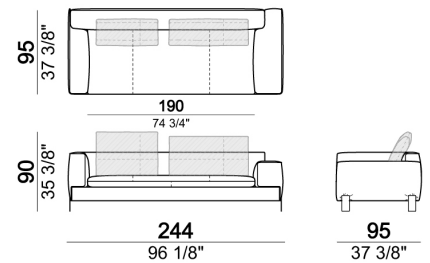

**SPRINGING:** elastic belts.

**SEAT HEIGHT:** 42 cm - 45 cm with feet h. 15 cm.

**ARM HEIGHT:** 57 cm (LARGE); 67 cm (SLIM).

**FEET:** metal, finishes: black nickel or titanium, or micaceous brown or oxy grey varnished, h.12 cm. On request feet can be supplied 3 cm higher with an extra charge.

Back cushion

Sofa LARGE

Right or left unit / corner unit

Composition "H" (left unit LARGE 184 cm + right corner unit 174 cm + central unit 180 cm with right pouf + 2 back cushions 110 cm + 1 back cushion 90 cm)

Back cushion

Central unit

Sofa / corner sofa

Composition "D" (left unit LARGE 184 cm + chaise longue LARGE with right long arm 131x160 cm + 1 back cushion 110 cm + 1 back cushion 70 cm)

Pouf

Back cushion

Sofa / corner sofa

Composition "E" (left unit 204 + chaise longue LARGE with right long arm 131x175 cm + 3 back cushions 70 cm)

Pouf

Sofa / corner sofa SLIM

Sofa LARGE

Composition "C" (left corner sofa 278 cm + left unit 204 cm + 3 back cushions 70 cm + 1 back cushion 90 cm)