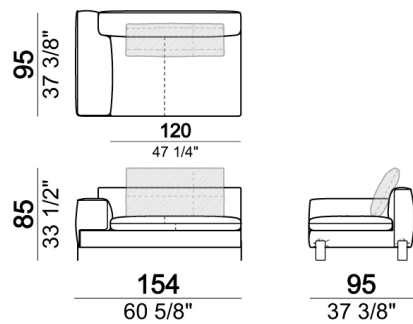

Composition "E" (left unit 204 + chaise longue LARGE with right long arm 131x175 cm + 3 back cushions 70 cm)

Pouf

Sofa / corner sofa SLIM

Sofa LARGE

Composition "C" (left corner sofa 278 cm + left unit 204 cm + 3 back cushions 70 cm + 1 back cushion 90 cm)

Right or left unit / corner unit with right or left pouf

Chaise-longue LARGE with right or left long arm

Right or left unit LARGE

Central unit with right or left pouf

Composition "I" (right unit 204 cm + dormeuse 95x160 cm + 3 back cushions 70 cm)

Right or left unit LARGE

Right or left unit / corner unit

Composition "F" (left unit 204 cm + chaise longue LARGE with right long arm 131x175 cm + 3 back cushions 70 cm).

Backrest roll

Chaise-longue LARGE with right or left long arm

Right or left unit / corner unit

Composition "L" (left unit 204 cm + right unit LARGE 184 cm + 2 back cushions 70 cm + 1 back cushion 110 cm).

Dormeuse

Composition "B" (dormeuse 95x160 cm + right unit LARGE 234 cm + 2 back cushions 70 cm + 1 back cushion 90 cm)