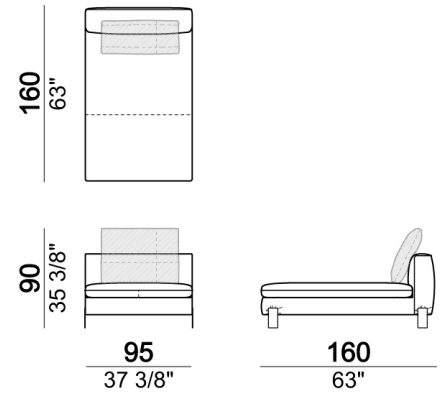

Right or left unit / corner unit with right or left pouf

Chaise-longue LARGE with right or left long arm

Right or left unit LARGE

Central unit with right or left pouf

Composition "I" (right unit 204 cm + dormeuse 95x160 cm + 3 back cushions 70 cm)

Right or left unit LARGE

Right or left unit / corner unit

Composition "F" (left unit 204 cm + chaise longue LARGE with right long arm 131x175 cm + 3 back cushions 70 cm).

Backrest roll

Chaise-longue LARGE with right or left long arm

Right or left unit / corner unit

Composition "L" (left unit 204 cm + right unit LARGE 184 cm + 2 back cushions 70 cm + 1 back cushion 110 cm).

Dormeuse

Composition "B" (dormeuse 95x160 cm + right unit LARGE 234 cm + 2 back cushions 70 cm + 1 back cushion 90 cm)

Unit LARGE with right or left pouf

Right or left unit LARGE

Pouf

Composition "A" (left unit 204 cm + dormeuse 95x160 cm + right unit LARGE 234 cm + 4 back cushions 70 cm + 1 back cushion 90 cm)

Central unit