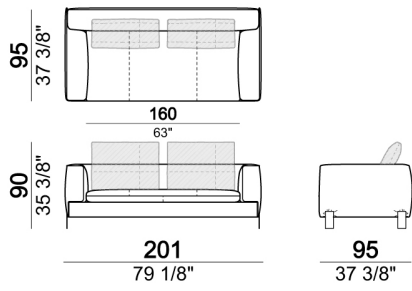

**SPRINGING:** elastic belts.

**SEAT HEIGHT:** 42 cm - 45 cm with feet h. 15 cm.

**ARM HEIGHT:** 57 cm (LARGE); 67 cm (SLIM).

**FEET:** metal, finishes: black nickel or titanium, or micaceous brown or oxy grey varnished, h.12 cm. On request feet can be supplied 3 cm higher with an extra charge.

**ATTENTION:** Back cushions are not included in the prices but they are required. The dimensions indicated are just a suggestion, they can be changed according to the client's taste.

Sofa / corner sofa SLIM

Back cushion

Sofa LARGE

Right or left unit / corner unit

Composition "H" (left unit LARGE 184 cm + right corner unit 174 cm + central unit 180 cm with right pouf + 2 back cushions 110 cm + 1 back cushion 90 cm)

Right or left unit / corner unit

Composition "L" (left unit 204 cm + right unit LARGE 184 cm + 2 back cushions 70 cm + 1 back cushion 110 cm).

Dormeuse

Composition "B" (dormeuse 95x160 cm + right unit LARGE 234 cm + 2 back cushions 70 cm + 1 back cushion 90 cm)