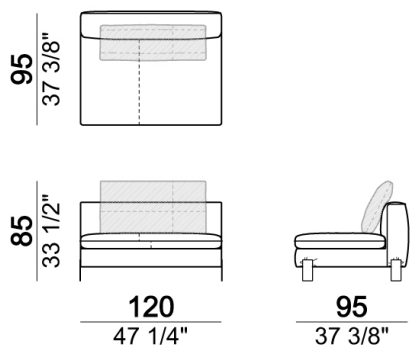

**SPRINGING:** elastic belts.

**SEAT HEIGHT:** 42 cm - 45 cm with feet h. 15 cm.

**ARM HEIGHT:** 57 cm (LARGE); 67 cm (SLIM).

**FEET:** metal, finishes: black nickel or titanium, or micaceous brown or oxy grey varnished, h.12 cm. On request feet can be supplied 3 cm higher with an extra charge.

**ATTENTION:** Back cushions are not included in the prices but they are required. The dimensions indicated are just a suggestion, they can be changed according to the client's taste.

Sofa / corner sofa SLIM

Back cushion

Sofa LARGE

Right or left unit / corner unit

Composition "H" (left unit LARGE 184 cm + right corner unit 174 cm + central unit 180 cm with right pouf + 2 back cushions 110 cm + 1 back cushion 90 cm)

Back cushion

Central unit

Sofa / corner sofa

Composition "D" (left unit LARGE 184 cm + chaise longue LARGE with right long arm 131x160 cm + 1 back cushion 110 cm + 1 back cushion 70 cm)

Pouf

Back cushion

Sofa / corner sofa