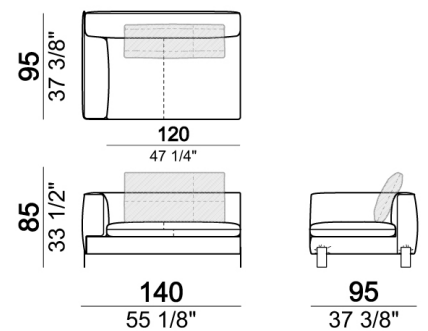

Composition "E" (left unit 204 + chaise longue LARGE with right long arm 131x175 cm + 3 back cushions 70 cm)

Pouf

Sofa / corner sofa SLIM

Sofa LARGE

Composition "C" (left corner sofa 278 cm + left unit 204 cm + 3 back cushions 70 cm + 1 back cushion 90 cm)

Right or left unit / corner unit with right or left pouf

Chaise-longue LARGE with right or left long arm

Right or left unit LARGE

Central unit with right or left pouf

Composition "I" (right unit 204 cm + dormeuse 95x160 cm + 3 back cushions 70 cm)

Right or left unit LARGE

Right or left unit / corner unit

Composition "F" (left unit 204 cm + chaise longue LARGE with right long arm 131x175 cm + 3 back cushions 70 cm).

Backrest roll

Chaise-longue LARGE with right or left long arm

Right or left unit / corner unit

Composition "L" (left unit 204 cm + right unit LARGE 184 cm + 2 back cushions 70 cm + 1 back cushion 110 cm).

Dormeuse

Composition "B" (dormeuse 95x160 cm + right unit LARGE 234 cm + 2 back cushions 70 cm + 1 back cushion 90 cm)