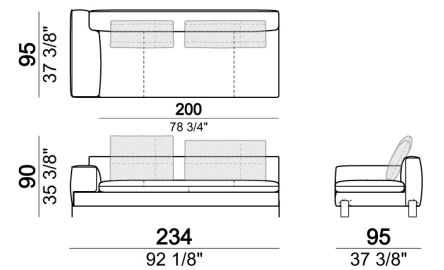

Composition "E" (left unit 204 + chaise longue LARGE with right long arm 131x175 cm + 3 back cushions 70 cm)

Pouf

Sofa / corner sofa SLIM

Sofa LARGE

Composition "C" (left corner sofa 278 cm + left unit 204 cm + 3 back cushions 70 cm + 1 back cushion 90 cm)

Right or left unit LARGE

Right or left unit / corner unit

Composition "F" (left unit 204 cm + chaise longue LARGE with right long arm 131x175 cm + 3 back cushions 70 cm).

Backrest roll

Chaise-longue LARGE with right or left long arm

Right or left unit / corner unit

Composition "L" (left unit 204 cm + right unit LARGE 184 cm + 2 back cushions 70 cm + 1 back cushion 110 cm).

Dormeuse

Composition "B" (dormeuse 95x160 cm + right unit LARGE 234 cm + 2 back cushions 70 cm + 1 back cushion 90 cm)

Unit LARGE with right or left pouf

Right or left unit LARGE

Pouf

Composition "A" (left unit 204 cm + dormeuse 95x160 cm + right unit LARGE 234 cm + 4 back cushions 70 cm + 1 back cushion 90 cm)

Central unit