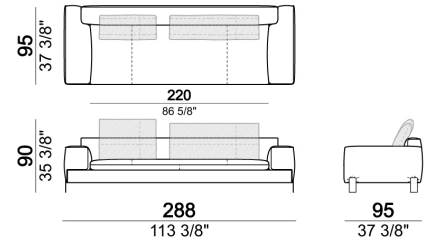

**SPRINGING:** elastic belts.

**SEAT HEIGHT:** 42 cm - 45 cm with feet h. 15 cm.

**ARM HEIGHT:** 57 cm (LARGE); 67 cm (SLIM).

**FEET:** metal, finishes: black nickel or titanium, or micaceous brown or oxy grey varnished, h.12 cm. On request feet can be supplied 3 cm higher with an extra charge.

**ATTENTION:** Back cushions are not included in the prices but they are required. The dimensions indicated are just a suggestion, they can be changed according to the client's taste.

Sofa / corner sofa SLIM

Back cushion

Sofa LARGE

Right or left unit / corner unit

Composition "H" (left unit LARGE 184 cm + right corner unit 174 cm + central unit 180 cm with right pouf + 2 back cushions 110 cm + 1 back cushion 90 cm)

Back cushion

Central unit

Sofa / corner sofa

Composition "D" (left unit LARGE 184 cm + chaise longue LARGE with right long arm 131x160 cm + 1 back cushion 110 cm + 1 back cushion 70 cm)

Pouf

Back cushion

Sofa / corner sofa