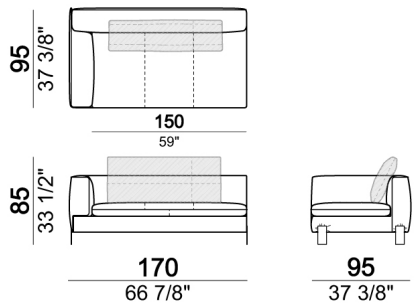

Composition "E" (left unit 204 + chaise longue LARGE with right long arm 131x175 cm + 3 back cushions 70 cm)

Pouf

Sofa / corner sofa SLIM

Sofa LARGE

Composition "C" (left corner sofa 278 cm + left unit 204 cm + 3 back cushions 70 cm + 1 back cushion 90 cm)

Right or left unit / corner unit with right or left pouf

Chaise-longue LARGE with right or left long arm

Right or left unit LARGE

Central unit with right or left pouf

Composition "I" (right unit 204 cm + dormeuse 95x160 cm + 3 back cushions 70 cm)

Right or left unit LARGE

Right or left unit / corner unit

Composition "F" (left unit 204 cm + chaise longue LARGE with right long arm 131x175 cm + 3 back cushions 70 cm).

Backrest roll

Chaise-longue LARGE with right or left long arm

Right or left unit / corner unit

Composition "L" (left unit 204 cm + right unit LARGE 184 cm + 2 back cushions 70 cm + 1 back cushion 110 cm).

Dormeuse

Composition "B" (dormeuse 95x160 cm + right unit LARGE 234 cm + 2 back cushions 70 cm + 1 back cushion 90 cm)