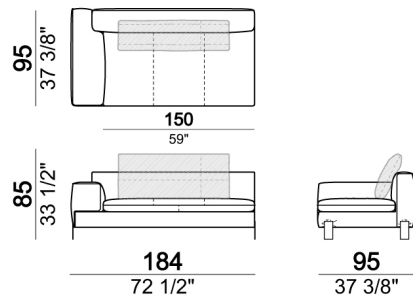

Back cushion

Sofa LARGE

Right or left unit / corner unit

Composition "H" (left unit LARGE 184 cm + right corner unit 174 cm + central unit 180 cm with right pouf + 2 back cushions 110 cm + 1 back cushion 90 cm)

Back cushion

Central unit

Sofa / corner sofa

Composition "D" (left unit LARGE 184 cm + chaise longue LARGE with right long arm 131x160 cm + 1 back cushion 110 cm + 1 back cushion 70 cm)

Pouf

Back cushion

Sofa / corner sofa

Composition "E" (left unit 204 + chaise longue LARGE with right long arm 131x175 cm + 3 back cushions 70 cm)

Pouf

Sofa / corner sofa SLIM

Sofa LARGE

Composition "C" (left corner sofa 278 cm + left unit 204 cm + 3 back cushions 70 cm + 1 back cushion 90 cm)

Right or left unit / corner unit with right or left pouf

Chaise-longue LARGE with right or left long arm

Right or left unit LARGE

Central unit with right or left pouf

Composition "I" (right unit 204 cm + dormeuse 95x160 cm + 3 back cushions 70 cm)