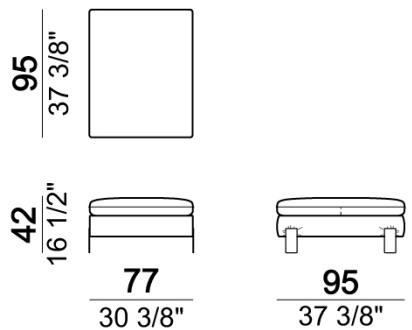

**SPRINGING:** elastic belts.

**SEAT HEIGHT:** 42 cm - 45 cm with feet h. 15 cm.

**ARM HEIGHT:** 57 cm (LARGE); 67 cm (SLIM).

**FEET:** metal, finishes: black nickel or titanium, or micaceous brown or oxy grey varnished, h.12 cm. On request feet can be supplied 3 cm higher with an extra charge.

Back cushion

Sofa LARGE

Right or left unit / corner unit

Composition "H" (left unit LARGE 184 cm + right corner unit 174 cm + central unit 180 cm with right pouf + 2 back cushions 110 cm + 1 back cushion 90 cm)

Back cushion

Central unit

Sofa / corner sofa

Composition "D" (left unit LARGE 184 cm + chaise longue LARGE with right long arm 131x160 cm + 1 back cushion 110 cm + 1 back cushion 70 cm)

Pouf

Back cushion

Sofa / corner sofa

Composition "E" (left unit 204 + chaise longue LARGE with right long arm 131x175 cm + 3 back cushions 70 cm)

Pouf

Sofa / corner sofa SLIM

Sofa LARGE

Composition "C" (left corner sofa 278 cm + left unit 204 cm + 3 back cushions 70 cm + 1 back cushion 90 cm)