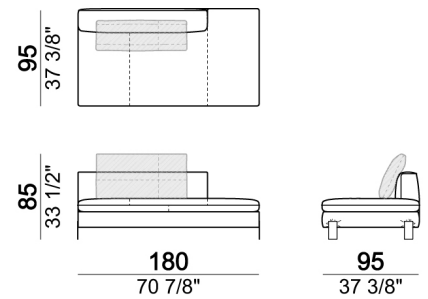

Composition "E" (left unit 204 + chaise longue LARGE with right long arm 131x175 cm + 3 back cushions 70 cm)

Pouf

Sofa / corner sofa SLIM

Sofa LARGE

Composition "C" (left corner sofa 278 cm + left unit 204 cm + 3 back cushions 70 cm + 1 back cushion 90 cm)

Right or left unit / corner unit with right or left pouf

Chaise-longue LARGE with right or left long arm

Right or left unit LARGE

Central unit with right or left pouf

Composition "I" (right unit 204 cm + dormeuse 95x160 cm + 3 back cushions 70 cm)

Right or left unit LARGE

Right or left unit / corner unit

Composition "F" (left unit 204 cm + chaise longue LARGE with right long arm 131x175 cm + 3 back cushions 70 cm).

Backrest roll

Chaise-longue LARGE with right or left long arm

Right or left unit / corner unit

Composition "L" (left unit 204 cm + right unit LARGE 184 cm + 2 back cushions 70 cm + 1 back cushion 110 cm).

Dormeuse

Composition "B" (dormeuse 95x160 cm + right unit LARGE 234 cm + 2 back cushions 70 cm + 1 back cushion 90 cm)