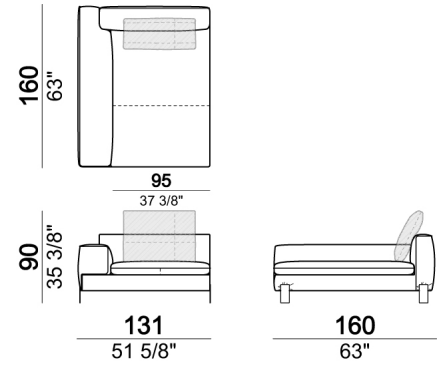

Right or left unit / corner unit with right or left pouf

Chaise-longue LARGE with right or left long arm

Right or left unit LARGE

Central unit with right or left pouf

Composition "I" (right unit 204 cm + dormeuse 95x160 cm + 3 back cushions 70 cm)

Right or left unit LARGE

Right or left unit / corner unit

Composition "F" (left unit 204 cm + chaise longue LARGE with right long arm 131x175 cm + 3 back cushions 70 cm).

Backrest roll

Chaise-longue LARGE with right or left long arm

Right or left unit / corner unit

Composition "L" (left unit 204 cm + right unit LARGE 184 cm + 2 back cushions 70 cm + 1 back cushion 110 cm).

Dormeuse

Composition "B" (dormeuse 95x160 cm + right unit LARGE 234 cm + 2 back cushions 70 cm + 1 back cushion 90 cm)

Unit LARGE with right or left pouf

Right or left unit LARGE

Pouf

Composition "A" (left unit 204 cm + dormeuse 95x160 cm + right unit LARGE 234 cm + 4 back cushions 70 cm + 1 back cushion 90 cm)

Central unit