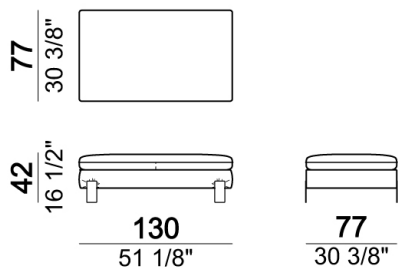

**SPRINGING:** elastic belts.

**SEAT HEIGHT:** 42 cm - 45 cm with feet h. 15 cm.

**ARM HEIGHT:** 57 cm (LARGE); 67 cm (SLIM).

**FEET:** metal, finishes: black nickel or titanium, or micaceous brown or oxy grey varnished, h.12 cm. On request feet can be supplied 3 cm higher with an extra charge.

Right or left unit LARGE

Right or left unit / corner unit

Composition "F" (left unit 204 cm + chaise longue LARGE with right long arm 131x175 cm + 3 back cushions 70 cm).

Backrest roll

Chaise-longue LARGE with right or left long arm

Right or left unit / corner unit

Composition "L" (left unit 204 cm + right unit LARGE 184 cm + 2 back cushions 70 cm + 1 back cushion 110 cm).

Dormeuse

Composition "B" (dormeuse 95x160 cm + right unit LARGE 234 cm + 2 back cushions 70 cm + 1 back cushion 90 cm)

Unit LARGE with right or left pouf

Right or left unit LARGE

Pouf

Composition "A" (left unit 204 cm + dormeuse 95x160 cm + right unit LARGE 234 cm + 4 back cushions 70 cm + 1 back cushion 90 cm)

Central unit