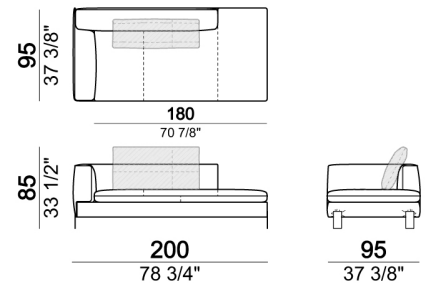

Right or left unit / corner unit with right or left pouf