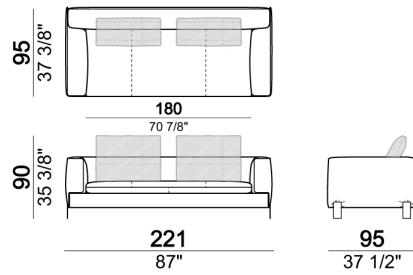

Back cushion

Sofa LARGE

Right or left unit / corner unit

Composition "H" (left unit LARGE 184 cm + right corner unit 174 cm + central unit 180 cm with right pouf + 2 back cushions 110 cm + 1 back cushion 90 cm)

Back cushion

Central unit

Sofa / corner sofa

Composition "D" (left unit LARGE 184 cm + chaise longue LARGE with right long arm 131x160 cm + 1 back cushion 110 cm + 1 back cushion 70 cm)

Pouf

Back cushion

Sofa / corner sofa

Composition "E" (left unit 204 + chaise longue LARGE with right long arm 131x175 cm + 3 back cushions 70 cm)

Pouf

Sofa / corner sofa SLIM

Sofa LARGE

Composition "C" (left corner sofa 278 cm + left unit 204 cm + 3 back cushions 70 cm + 1 back cushion 90 cm)

Right or left unit / corner unit

Composition "L" (left unit 204 cm + right unit LARGE 184 cm + 2 back cushions 70 cm + 1 back cushion 110 cm).

Dormeuse

Composition "B" (dormeuse 95x160 cm + right unit LARGE 234 cm + 2 back cushions 70 cm + 1 back cushion 90 cm)