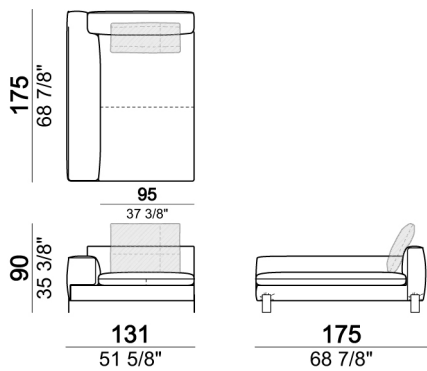

Back cushion

Central unit

Sofa / corner sofa

Composition "D" (left unit LARGE 184 cm + chaise longue LARGE with right long arm 131x160 cm + 1 back cushion 110 cm + 1 back cushion 70 cm)

Pouf

Back cushion

Sofa / corner sofa

Composition "E" (left unit 204 + chaise longue LARGE with right long arm 131x175 cm + 3 back cushions 70 cm)

Pouf

Sofa / corner sofa SLIM

Sofa LARGE

Composition "C" (left corner sofa 278 cm + left unit 204 cm + 3 back cushions 70 cm + 1 back cushion 90 cm)

Right or left unit / corner unit with right or left pouf

Chaise-longue LARGE with right or left long arm

Right or left unit LARGE

Central unit with right or left pouf

Composition "I" (right unit 204 cm + dormeuse 95x160 cm + 3 back cushions 70 cm)

Right or left unit LARGE

Right or left unit / corner unit

Composition "F" (left unit 204 cm + chaise longue LARGE with right long arm 131x175 cm + 3 back cushions 70 cm).

Backrest roll

Chaise-longue LARGE with right or left long arm