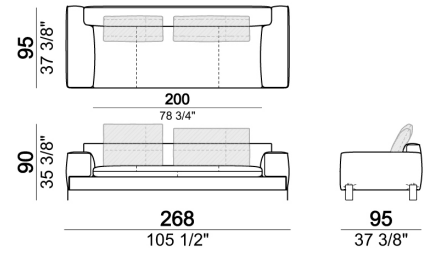

Back cushion

Central unit

Sofa / corner sofa

Composition "D" (left unit LARGE 184 cm + chaise longue LARGE with right long arm 131x160 cm + 1 back cushion 110 cm + 1 back cushion 70 cm)

Pouf

Back cushion

Sofa / corner sofa

Composition "E" (left unit 204 + chaise longue LARGE with right long arm 131x175 cm + 3 back cushions 70 cm)

Pouf

Sofa / corner sofa SLIM

Sofa LARGE

Composition "C" (left corner sofa 278 cm + left unit 204 cm + 3 back cushions 70 cm + 1 back cushion 90 cm)

Right or left unit / corner unit with right or left pouf

Chaise-longue LARGE with right or left long arm

Right or left unit LARGE

Central unit with right or left pouf

Composition "I" (right unit 204 cm + dormeuse 95x160 cm + 3 back cushions 70 cm)

Right or left unit LARGE

Right or left unit / corner unit

Composition "F" (left unit 204 cm + chaise longue LARGE with right long arm 131x175 cm + 3 back cushions 70 cm).

Backrest roll

Chaise-longue LARGE with right or left long arm