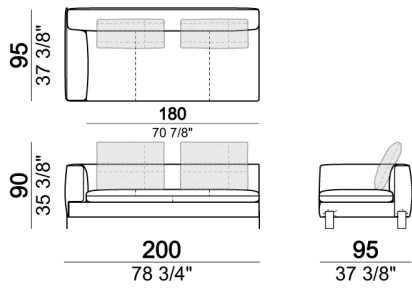

**SPRINGING:** elastic belts.

**SEAT HEIGHT:** 42 cm - 45 cm with feet h. 15 cm.

**ARM HEIGHT:** 57 cm (LARGE); 67 cm (SLIM).

**FEET:** metal, finishes: black nickel or titanium, or micaceous brown or oxy grey varnished, h.12 cm. On request feet can be supplied 3 cm higher with an extra charge.

**ATTENTION:** Back cushions are not included in the prices but they are required. The dimensions indicated are just a suggestion, they can be changed according to the client's taste.

Sofa / corner sofa SLIM

Back cushion

Sofa LARGE

Right or left unit / corner unit

Composition "H" (left unit LARGE 184 cm + right corner unit 174 cm + central unit 180 cm with right pouf + 2 back cushions 110 cm + 1 back cushion 90 cm)

Right or left unit / corner unit

Composition "L" (left unit 204 cm + right unit LARGE 184 cm + 2 back cushions 70 cm + 1 back cushion 110 cm).

Dormeuse

Composition "B" (dormeuse 95x160 cm + right unit LARGE 234 cm + 2 back cushions 70 cm + 1 back cushion 90 cm)