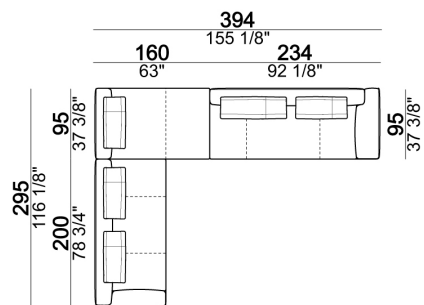

Composition "E" (left unit 204 + chaise longue LARGE with right long arm 131x175 cm + 3 back cushions 70 cm)

Pouf

Sofa / corner sofa SLIM

Sofa LARGE

Composition "C" (left corner sofa 278 cm + left unit 204 cm + 3 back cushions 70 cm + 1 back cushion 90 cm)

Right or left unit LARGE

Right or left unit / corner unit

Composition "F" (left unit 204 cm + chaise longue LARGE with right long arm 131x175 cm + 3 back cushions 70 cm).

Backrest roll

Chaise-longue LARGE with right or left long arm

Right or left unit / corner unit

Composition "L" (left unit 204 cm + right unit LARGE 184 cm + 2 back cushions 70 cm + 1 back cushion 110 cm).

Dormeuse

Composition "B" (dormeuse 95x160 cm + right unit LARGE 234 cm + 2 back cushions 70 cm + 1 back cushion 90 cm)

Unit LARGE with right or left pouf

Right or left unit LARGE

Pouf

Composition "A" (left unit 204 cm + dormeuse 95x160 cm + right unit LARGE 234 cm + 4 back cushions 70 cm + 1 back cushion 90 cm)

Central unit