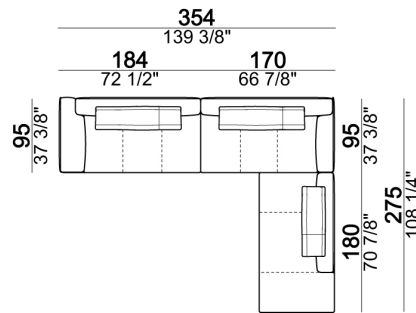

**SPRINGING:** elastic belts.

**SEAT HEIGHT:** 42 cm - 45 cm with feet h. 15 cm.

**ARM HEIGHT:** 57 cm (LARGE); 67 cm (SLIM).

**FEET:** metal, finishes: black nickel or titanium, or micaceous brown or oxy grey varnished, h.12 cm. On request feet can be supplied 3 cm higher with an extra charge.

Back cushion

Sofa LARGE

Right or left unit / corner unit

Composition "H" (left unit LARGE 184 cm + right corner unit 174 cm + central unit 180 cm with right pouf + 2 back cushions 110 cm + 1 back cushion 90 cm)

Back cushion

Central unit

Sofa / corner sofa

Composition "D" (left unit LARGE 184 cm + chaise longue LARGE with right long arm 131x160 cm + 1 back cushion 110 cm + 1 back cushion 70 cm)

Pouf

Back cushion

Sofa / corner sofa

Composition "E" (left unit 204 + chaise longue LARGE with right long arm 131x175 cm + 3 back cushions 70 cm)

Pouf

Sofa / corner sofa SLIM

Sofa LARGE

Composition "C" (left corner sofa 278 cm + left unit 204 cm + 3 back cushions 70 cm + 1 back cushion 90 cm)