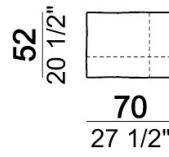

**SPRINGING:** elastic belts.

**SEAT HEIGHT:** 42 cm - 45 cm with feet h. 15 cm.

**ARM HEIGHT:** 57 cm (LARGE); 67 cm (SLIM).

**FEET:** metal, finishes: black nickel or titanium, or micaceous brown or oxy grey varnished, h.12 cm. On request feet can be supplied 3 cm higher with an extra charge.

Back cushion

Sofa LARGE

Right or left unit / corner unit

Composition "H" (left unit LARGE 184 cm + right corner unit 174 cm + central unit 180 cm with right pouf + 2 back cushions 110 cm + 1 back cushion 90 cm)

Right or left unit / corner unit

Composition "L" (left unit 204 cm + right unit LARGE 184 cm + 2 back cushions 70 cm + 1 back cushion 110 cm).

Dormeuse

Composition "B" (dormeuse 95x160 cm + right unit LARGE 234 cm + 2 back cushions 70 cm + 1 back cushion 90 cm)