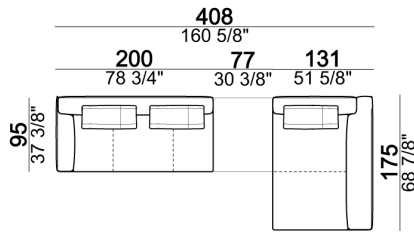

Composition "E" (left unit 204 + chaise longue LARGE with right long arm 131x175 cm + 3 back cushions 70 cm)

Pouf

Sofa / corner sofa SLIM

Sofa LARGE

Composition "C" (left corner sofa 278 cm + left unit 204 cm + 3 back cushions 70 cm + 1 back cushion 90 cm)

Right or left unit / corner unit with right or left pouf

Chaise-longue LARGE with right or left long arm

Right or left unit LARGE

Central unit with right or left pouf

Composition "I" (right unit 204 cm + dormeuse 95x160 cm + 3 back cushions 70 cm)

Right or left unit LARGE

Right or left unit / corner unit

Composition "F" (left unit 204 cm + chaise longue LARGE with right long arm 131x175 cm + 3 back cushions 70 cm).

Backrest roll

Chaise-longue LARGE with right or left long arm

Right or left unit / corner unit

Composition "L" (left unit 204 cm + right unit LARGE 184 cm + 2 back cushions 70 cm + 1 back cushion 110 cm).

Dormeuse

Composition "B" (dormeuse 95x160 cm + right unit LARGE 234 cm + 2 back cushions 70 cm + 1 back cushion 90 cm)