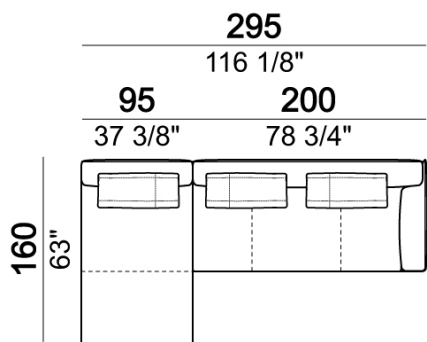

Composition "E" (left unit 204 + chaise longue LARGE with right long arm 131x175 cm + 3 back cushions 70 cm)

Pouf

Sofa / corner sofa SLIM

Sofa LARGE

Composition "C" (left corner sofa 278 cm + left unit 204 cm + 3 back cushions 70 cm + 1 back cushion 90 cm)

Right or left unit / corner unit with right or left pouf

Chaise-longue LARGE with right or left long arm

Right or left unit LARGE

Central unit with right or left pouf

Composition "I" (right unit 204 cm + dormeuse 95x160 cm + 3 back cushions 70 cm)

Right or left unit LARGE

Right or left unit / corner unit

Composition "F" (left unit 204 cm + chaise longue LARGE with right long arm 131x175 cm + 3 back cushions 70 cm).

Backrest roll

Chaise-longue LARGE with right or left long arm

Right or left unit / corner unit

Composition "L" (left unit 204 cm + right unit LARGE 184 cm + 2 back cushions 70 cm + 1 back cushion 110 cm).

Dormeuse

Composition "B" (dormeuse 95x160 cm + right unit LARGE 234 cm + 2 back cushions 70 cm + 1 back cushion 90 cm)