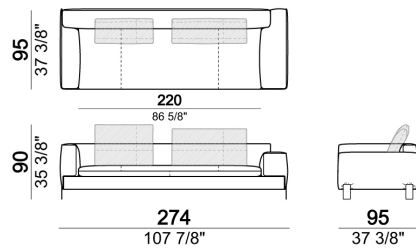

**SPRINGING:** elastic belts.

**SEAT HEIGHT:** 42 cm - 45 cm with feet h. 15 cm.

**ARM HEIGHT:** 57 cm (LARGE); 67 cm (SLIM).

**FEET:** metal, finishes: black nickel or titanium, or micaceous brown or oxy grey varnished, h.12 cm. On request feet can be supplied 3 cm higher with an extra charge.

Back cushion

Sofa LARGE

Right or left unit / corner unit

Composition "H" (left unit LARGE 184 cm + right corner unit 174 cm + central unit 180 cm with right pouf + 2 back cushions 110 cm + 1 back cushion 90 cm)

Back cushion

Central unit

Sofa / corner sofa

Composition "D" (left unit LARGE 184 cm + chaise longue LARGE with right long arm 131x160 cm + 1 back cushion 110 cm + 1 back cushion 70 cm)

Pouf

Back cushion

Sofa / corner sofa

Composition "E" (left unit 204 + chaise longue LARGE with right long arm 131x175 cm + 3 back cushions 70 cm)

Pouf

Sofa / corner sofa SLIM

Sofa LARGE

Composition "C" (left corner sofa 278 cm + left unit 204 cm + 3 back cushions 70 cm + 1 back cushion 90 cm)