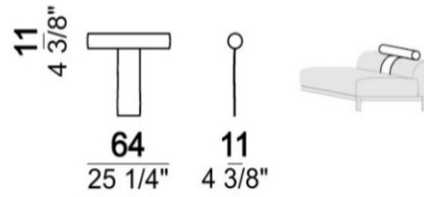

**SPRINGING:** elastic belts.

**SEAT HEIGHT:** 42 cm - 45 cm with feet h. 15 cm.

**ARM HEIGHT:** 57 cm (LARGE); 67 cm (SLIM).

**FEET:** metal, finishes: black nickel or titanium, or micaceous brown or oxy grey varnished, h.12 cm. On request feet can be supplied 3 cm higher with an extra charge.

Right or left unit / corner unit with right or left pouf

Chaise-longue LARGE with right or left long arm

Right or left unit LARGE

Central unit with right or left pouf

Composition "I" (right unit 204 cm + dormeuse 95x160 cm + 3 back cushions 70 cm)

Right or left unit LARGE

Right or left unit / corner unit

Composition "F" (left unit 204 cm + chaise longue LARGE with right long arm 131x175 cm + 3 back cushions 70 cm).

Backrest roll

Chaise-longue LARGE with right or left long arm

Right or left unit / corner unit

Composition "L" (left unit 204 cm + right unit LARGE 184 cm + 2 back cushions 70 cm + 1 back cushion 110 cm).

Dormeuse

Composition "B" (dormeuse 95x160 cm + right unit LARGE 234 cm + 2 back cushions 70 cm + 1 back cushion 90 cm)