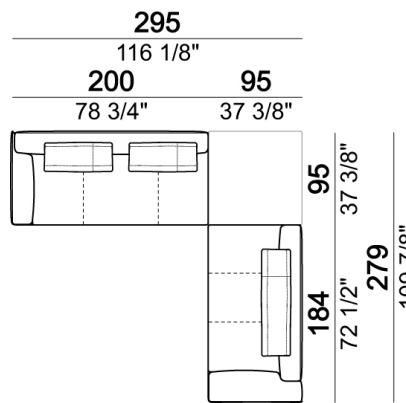

Right or left unit / corner unit with right or left pouf

Chaise-longue LARGE with right or left long arm

Right or left unit LARGE

Central unit with right or left pouf

Composition "I" (right unit 204 cm + dormeuse 95x160 cm + 3 back cushions 70 cm)

Right or left unit LARGE

Right or left unit / corner unit

Composition "F" (left unit 204 cm + chaise longue LARGE with right long arm 131x175 cm + 3 back cushions 70 cm).

Backrest roll

Chaise-longue LARGE with right or left long arm

Right or left unit / corner unit

Composition "L" (left unit 204 cm + right unit LARGE 184 cm + 2 back cushions 70 cm + 1 back cushion 110 cm).

Dormeuse

Composition "B" (dormeuse 95x160 cm + right unit LARGE 234 cm + 2 back cushions 70 cm + 1 back cushion 90 cm)

Unit LARGE with right or left pouf

Right or left unit LARGE

Pouf

Composition "A" (left unit 204 cm + dormeuse 95x160 cm + right unit LARGE 234 cm + 4 back cushions 70 cm + 1 back cushion 90 cm)

Central unit