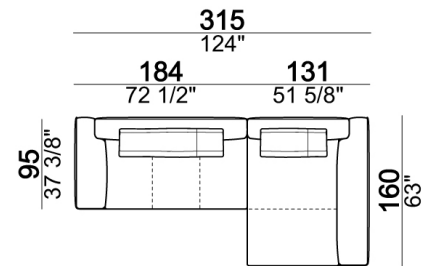

Back cushion

Sofa LARGE

Right or left unit / corner unit

Composition "H" (left unit LARGE 184 cm + right corner unit 174 cm + central unit 180 cm with right pouf + 2 back cushions 110 cm + 1 back cushion 90 cm)

Back cushion

Central unit

Sofa / corner sofa

Composition "D" (left unit LARGE 184 cm + chaise longue LARGE with right long arm 131x160 cm + 1 back cushion 110 cm + 1 back cushion 70 cm)

Pouf

Back cushion

Sofa / corner sofa

Composition "E" (left unit 204 + chaise longue LARGE with right long arm 131x175 cm + 3 back cushions 70 cm)

Pouf

Sofa / corner sofa SLIM

Sofa LARGE

Composition "C" (left corner sofa 278 cm + left unit 204 cm + 3 back cushions 70 cm + 1 back cushion 90 cm)

Right or left unit LARGE

Right or left unit / corner unit

Composition "F" (left unit 204 cm + chaise longue LARGE with right long arm 131x175 cm + 3 back cushions 70 cm).

Backrest roll

Chaise-longue LARGE with right or left long arm