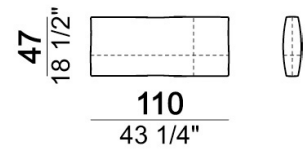

**SPRINGING:** elastic belts.

**SEAT HEIGHT:** 42 cm - 45 cm with feet h. 15 cm.

**ARM HEIGHT:** 57 cm (LARGE); 67 cm (SLIM).

**FEET:** metal, finishes: black nickel or titanium, or micaceous brown or oxy grey varnished, h.12 cm. On request feet can be supplied 3 cm higher with an extra charge.

**ATTENTION:** Back cushions are not included in the prices but they are required. The dimensions indicated are just a suggestion, they can be changed according to the client's taste.

Sofa / corner sofa SLIM

Back cushion

Sofa LARGE

Right or left unit / corner unit

Composition "H" (left unit LARGE 184 cm + right corner unit 174 cm + central unit 180 cm with right pouf + 2 back cushions 110 cm + 1 back cushion 90 cm)

Back cushion

Central unit

Sofa / corner sofa

Composition "D" (left unit LARGE 184 cm + chaise longue LARGE with right long arm 131x160 cm + 1 back cushion 110 cm + 1 back cushion 70 cm)

Pouf

Back cushion

Sofa / corner sofa