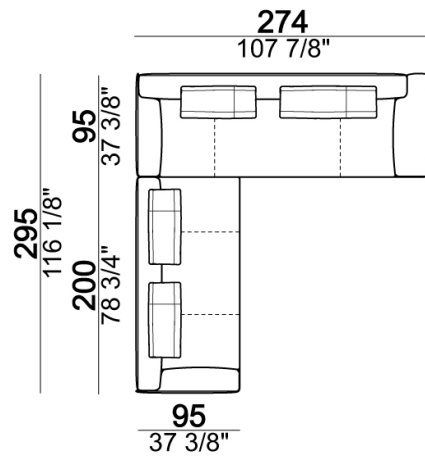

Back cushion

Central unit

Sofa / corner sofa

Composition "D" (left unit LARGE 184 cm + chaise longue LARGE with right long arm 131x160 cm + 1 back cushion 110 cm + 1 back cushion 70 cm)

Pouf

Back cushion

Sofa / corner sofa

Composition "E" (left unit 204 + chaise longue LARGE with right long arm 131x175 cm + 3 back cushions 70 cm)

Pouf

Sofa / corner sofa SLIM

Sofa LARGE

Composition "C" (left corner sofa 278 cm + left unit 204 cm + 3 back cushions 70 cm + 1 back cushion 90 cm)

Right or left unit / corner unit with right or left pouf

Chaise-longue LARGE with right or left long arm

Right or left unit LARGE

Central unit with right or left pouf

Composition "I" (right unit 204 cm + dormeuse 95x160 cm + 3 back cushions 70 cm)

Right or left unit LARGE

Right or left unit / corner unit

Composition "F" (left unit 204 cm + chaise longue LARGE with right long arm 131x175 cm + 3 back cushions 70 cm).

Backrest roll

Chaise-longue LARGE with right or left long arm