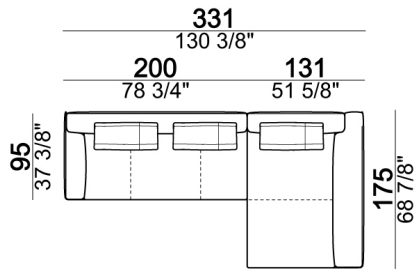

Back cushion

Sofa LARGE

Right or left unit / corner unit

Composition "H" (left unit LARGE 184 cm + right corner unit 174 cm + central unit 180 cm with right pouf + 2 back cushions 110 cm + 1 back cushion 90 cm)

Back cushion

Central unit

Sofa / corner sofa

Composition "D" (left unit LARGE 184 cm + chaise longue LARGE with right long arm 131x160 cm + 1 back cushion 110 cm + 1 back cushion 70 cm)

Pouf

Back cushion

Sofa / corner sofa

Composition "E" (left unit 204 + chaise longue LARGE with right long arm 131x175 cm + 3 back cushions 70 cm)

Pouf

Sofa / corner sofa SLIM

Sofa LARGE

Composition "C" (left corner sofa 278 cm + left unit 204 cm + 3 back cushions 70 cm + 1 back cushion 90 cm)

Right or left unit LARGE

Right or left unit / corner unit

Composition "F" (left unit 204 cm + chaise longue LARGE with right long arm 131x175 cm + 3 back cushions 70 cm).

Backrest roll

Chaise-longue LARGE with right or left long arm