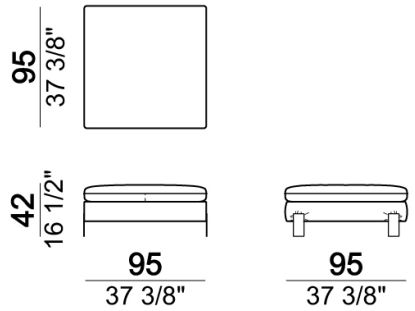

**SPRINGING:** elastic belts.

**SEAT HEIGHT:** 42 cm - 45 cm with feet h. 15 cm.

**ARM HEIGHT:** 57 cm (LARGE); 67 cm (SLIM).

**FEET:** metal, finishes: black nickel or titanium, or micaceous brown or oxy grey varnished, h.12 cm. On request feet can be supplied 3 cm higher with an extra charge.

Back cushion

Sofa LARGE

Right or left unit / corner unit

Composition "H" (left unit LARGE 184 cm + right corner unit 174 cm + central unit 180 cm with right pouf + 2 back cushions 110 cm + 1 back cushion 90 cm)

Back cushion

Central unit

Sofa / corner sofa

Composition "D" (left unit LARGE 184 cm + chaise longue LARGE with right long arm 131x160 cm + 1 back cushion 110 cm + 1 back cushion 70 cm)

Pouf

Back cushion

Sofa / corner sofa

Composition "E" (left unit 204 + chaise longue LARGE with right long arm 131x175 cm + 3 back cushions 70 cm)

Pouf

Sofa / corner sofa SLIM

Sofa LARGE

Composition "C" (left corner sofa 278 cm + left unit 204 cm + 3 back cushions 70 cm + 1 back cushion 90 cm)