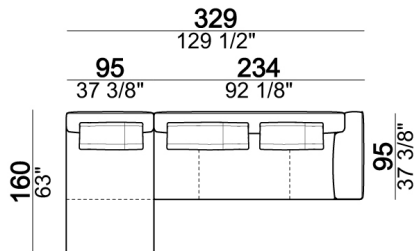

**SPRINGING:** elastic belts.

**SEAT HEIGHT:** 42 cm - 45 cm with feet h. 15 cm.

**ARM HEIGHT:** 57 cm (LARGE); 67 cm (SLIM).

**FEET:** metal, finishes: black nickel or titanium, or micaceous brown or oxy grey varnished, h.12 cm. On request feet can be supplied 3 cm higher with an extra charge.

Right or left unit LARGE

Right or left unit / corner unit

Composition "F" (left unit 204 cm + chaise longue LARGE with right long arm 131x175 cm + 3 back cushions 70 cm).

Backrest roll

Chaise-longue LARGE with right or left long arm

Right or left unit / corner unit

Composition "L" (left unit 204 cm + right unit LARGE 184 cm + 2 back cushions 70 cm + 1 back cushion 110 cm).

Dormeuse

Composition "B" (dormeuse 95x160 cm + right unit LARGE 234 cm + 2 back cushions 70 cm + 1 back cushion 90 cm)

Unit LARGE with right or left pouf

Right or left unit LARGE

Pouf

Composition "A" (left unit 204 cm + dormeuse 95x160 cm + right unit LARGE 234 cm + 4 back cushions 70 cm + 1 back cushion 90 cm)

Central unit