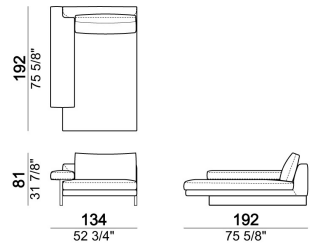

SEAT HEIGHT: 40 cm

ARM HEIGHT: 55 cm

FEET: chromed metal or black nickel or micaceous brown stained metal, h. 15 cm.

Sofa

Pouf

Composition "F" (dormeuse 105x162 cm + central unit 190 cm + left corner sofa 249 cm)

Right or left unit

Right or left unit

Composition "B" (left unit 209 cm + right unit 209 cm)

Sofa

Right or left corner unit

Pouf

Central unit

Central unit

Right or left unit

Composition "C" (left unit 209 cm + chaise-longue 124x162 cm with right full arm)

Central unit

Sofa

Chaise-longue with right or left full arm

Sofa

Central unit

Right or left corner sofa.

Composition "E" (left unit 229Dormeuse cm + left corner unit 230 cm)

Chaise-longue with right or left short arm

Right or left unit

Armchair

Composition "D" (left unit 209 cm + dormeuse 105x162 cm)

Composition "A" (left unit 229 cm + chaise-longue 134x192 cm with right short arm)