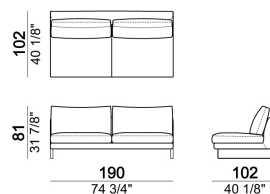

SEAT HEIGHT: 40 cm

ARM HEIGHT: 55 cm

FEET: chromed metal or black nickel or micaceous brown stained metal, h. 15 cm.

Sofa

Pouf

Composition "F" (dormeuse 105x162 cm + central unit 190 cm + left corner sofa 249 cm)

Right or left unit

Right or left unit

Composition "B" (left unit 209 cm + right unit 209 cm)

Sofa

Right or left corner unit

Pouf

Central unit

Central unit

Right or left unit

Composition "C" (left unit 209 cm + chaise-longue 124x162 cm with right full arm)

Central unit

Sofa

Chaise-longue with right or left full arm

Sofa

Central unit

Right or left corner sofa.

Composition "E" (left unit 229Dormeuse cm + left corner unit 230 cm)

Chaise-longue with right or left short arm

Right or left unit

Armchair

Composition "D" (left unit 209 cm + dormeuse 105x162 cm)

Composition "A" (left unit 229 cm + chaise-longue 134x192 cm with right short arm)