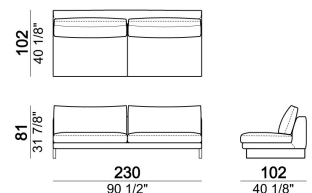

SEAT HEIGHT: 40 cm

ARM HEIGHT: 55 cm

FEET: chromed metal or black nickel or micaceous brown stained metal, h. 15 cm.

Sofa

Pouf

Composition "F" (dormeuse 105x162 cm + central unit 190 cm + left corner sofa 249 cm)

Right or left unit

Right or left unit

Composition "B" (left unit 209 cm + right unit 209 cm)

Sofa

Right or left corner unit

Pouf

Central unit

Central unit

Right or left unit

Composition "C" (left unit 209 cm + chaise-longue 124x162 cm with right full arm)

Central unit

Sofa

Chaise-longue with right or left full arm

Sofa

Central unit

Right or left corner sofa.

Composition "E" (left unit 229Dormeuse cm + left corner unit 230 cm)

Chaise-longue with right or left short arm

Right or left unit

Armchair

Composition "D" (left unit 209 cm + dormeuse 105x162 cm)

Composition "A" (left unit 229 cm + chaise-longue 134x192 cm with right short arm)