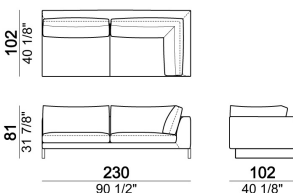

SEAT HEIGHT: 40 cm

ARM HEIGHT: 55 cm

FEET: chromed metal or black nickel or micaceous brown stained metal, h. 15 cm.

Sofa

Pouf

Composition "F" (dormeuse 105x162 cm + central unit 190 cm + left corner sofa 249 cm)

Right or left unit

Right or left unit

Composition "B" (left unit 209 cm + right unit 209 cm)

Sofa

Right or left corner unit

Pouf

Central unit

Central unit

Right or left unit

Composition "C" (left unit 209 cm + chaise-longue 124x162 cm with right full arm)

Central unit

Sofa

Chaise-longue with right or left full arm

Sofa

Central unit

Right or left corner sofa.

Composition "E" (left unit 229Dormeuse cm + left corner unit 230 cm)

Chaise-longue with right or left short arm

Right or left unit

Armchair

Composition "D" (left unit 209 cm + dormeuse 105x162 cm)

Composition "A" (left unit 229 cm + chaise-longue 134x192 cm with right short arm)