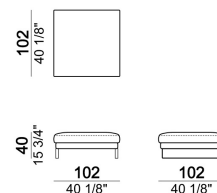

SEAT HEIGHT: 40 cm

ARM HEIGHT: 55 cm

FEET: chromed metal or black nickel or micaceous brown stained metal, h. 15 cm.

Sofa

Pouf

Composition "F" (dormeuse 105x162 cm + central unit 190 cm + left corner sofa 249 cm)

Right or left unit

Right or left unit

Composition "B" (left unit 209 cm + right unit 209 cm)

Sofa

Right or left corner unit

Pouf

Central unit

Central unit

Right or left unit

Composition "C" (left unit 209 cm + chaise-longue 124x162 cm with right full arm)

Central unit

Sofa

Chaise-longue with right or left full arm

Sofa

Central unit

Right or left corner sofa.

Composition "E" (left unit 229Dormeuse cm + left corner unit 230 cm)

Chaise-longue with right or left short arm

Right or left unit

Armchair

Composition "D" (left unit 209 cm + dormeuse 105x162 cm)

Composition "A" (left unit 229 cm + chaise-longue 134x192 cm with right short arm)