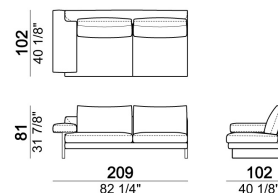

SEAT HEIGHT: 40 cm

ARM HEIGHT: 55 cm

FEET: chromed metal or black nickel or micaceous brown stained metal, h. 15 cm.

Sofa

Pouf

Composition "F" (dormeuse 105x162 cm + central unit 190 cm + left corner sofa 249 cm)

Right or left unit

Right or left unit

Composition "B" (left unit 209 cm + right unit 209 cm)

Sofa

Right or left corner unit

Pouf

Central unit

Central unit

Right or left unit

Composition "C" (left unit 209 cm + chaise-longue 124x162 cm with right full arm)

Central unit

Sofa

Chaise-longue with right or left full arm

Sofa

Central unit

Right or left corner sofa.

Composition "E" (left unit 229Dormeuse cm + left corner unit 230 cm)

Chaise-longue with right or left short arm

Right or left unit

Armchair

Composition "D" (left unit 209 cm + dormeuse 105x162 cm)

Composition "A" (left unit 229 cm + chaise-longue 134x192 cm with right short arm)