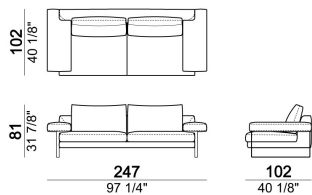

SEAT HEIGHT: 40 cm

ARM HEIGHT: 55 cm

FEET: chromed metal or black nickel or micaceous brown stained metal, h. 15 cm.

Sofa

Pouf

Composition "F" (dormeuse 105x162 cm + central unit 190 cm + left corner sofa 249 cm)

Right or left unit

Right or left unit

Composition "B" (left unit 209 cm + right unit 209 cm)

Sofa

Right or left corner unit

Pouf

Central unit

Central unit

Right or left unit

Composition "C" (left unit 209 cm + chaise-longue 124x162 cm with right full arm)

Central unit

Sofa

Chaise-longue with right or left full arm

Sofa

Central unit

Right or left corner sofa.

Composition "E" (left unit 229Dormeuse cm + left corner unit 230 cm)

Chaise-longue with right or left short arm

Right or left unit

Armchair

Composition "D" (left unit 209 cm + dormeuse 105x162 cm)

Composition "A" (left unit 229 cm + chaise-longue 134x192 cm with right short arm)