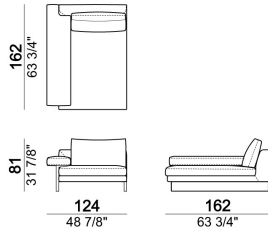

SEAT HEIGHT: 40 cm

ARM HEIGHT: 55 cm

FEET: chromed metal or black nickel or micaceous brown stained metal, h. 15 cm.

Sofa

Pouf

Composition "F" (dormeuse 105x162 cm + central unit 190 cm + left corner sofa 249 cm)

Right or left unit

Right or left unit

Composition "B" (left unit 209 cm + right unit 209 cm)

Sofa

Right or left corner unit

Pouf

Central unit

Central unit

Right or left unit

Composition "C" (left unit 209 cm + chaise-longue 124x162 cm with right full arm)

Central unit

Sofa

Chaise-longue with right or left full arm

Sofa

Central unit

Right or left corner sofa.

Composition "E" (left unit 229Dormeuse cm + left corner unit 230 cm)

Chaise-longue with right or left short arm

Right or left unit

Armchair

Composition "D" (left unit 209 cm + dormeuse 105x162 cm)

Composition "A" (left unit 229 cm + chaise-longue 134x192 cm with right short arm)