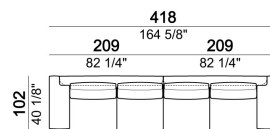

SEAT HEIGHT: 40 cm

ARM HEIGHT: 55 cm

FEET: chromed metal or black nickel or micaceous brown stained metal, h. 15 cm.

Sofa

Pouf

Composition "F" (dormeuse 105x162 cm + central unit 190 cm + left corner sofa 249 cm)

Right or left unit

Right or left unit

Composition "B" (left unit 209 cm + right unit 209 cm)

Sofa

Right or left corner unit

Pouf

Central unit

Central unit

Right or left unit

Composition "C" (left unit 209 cm + chaise-longue 124x162 cm with right full arm)

Central unit

Sofa

Chaise-longue with right or left full arm

Sofa

Central unit

Right or left corner sofa.

Composition "E" (left unit 229Dormeuse cm + left corner unit 230 cm)

Chaise-longue with right or left short arm

Right or left unit

Armchair

Composition "D" (left unit 209 cm + dormeuse 105x162 cm)

Composition "A" (left unit 229 cm + chaise-longue 134x192 cm with right short arm)