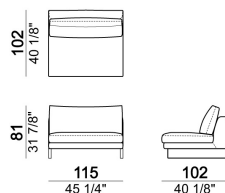

SEAT HEIGHT: 40 cm

ARM HEIGHT: 55 cm

FEET: chromed metal or black nickel or micaceous brown stained metal, h. 15 cm.

Sofa

Pouf

Composition "F" (dormeuse 105x162 cm + central unit 190 cm + left corner sofa 249 cm)

Right or left unit

Right or left unit

Composition "B" (left unit 209 cm + right unit 209 cm)

Sofa

Right or left corner unit

Pouf

Central unit

Central unit

Right or left unit

Composition "C" (left unit 209 cm + chaise-longue 124x162 cm with right full arm)

Central unit

Sofa

Chaise-longue with right or left full arm

Sofa

Central unit

Right or left corner sofa.

Composition "E" (left unit 229Dormeuse cm + left corner unit 230 cm)

Chaise-longue with right or left short arm

Right or left unit

Armchair

Composition "D" (left unit 209 cm + dormeuse 105x162 cm)

Composition "A" (left unit 229 cm + chaise-longue 134x192 cm with right short arm)