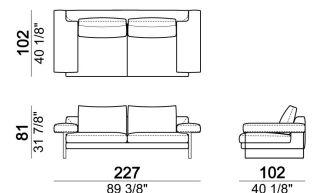

SEAT HEIGHT: 40 cm

ARM HEIGHT: 55 cm

FEET: chromed metal or black nickel or micaceous brown stained metal, h. 15 cm.

Sofa

Pouf

Composition "F" (dormeuse 105x162 cm + central unit 190 cm + left corner sofa 249 cm)

Right or left unit

Right or left unit

Composition "B" (left unit 209 cm + right unit 209 cm)

Sofa

Right or left corner unit

Pouf

Central unit

Central unit

Right or left unit

Composition "C" (left unit 209 cm + chaise-longue 124x162 cm with right full arm)

Central unit

Sofa

Chaise-longue with right or left full arm

Sofa

Central unit

Right or left corner sofa.

Composition "E" (left unit 229Dormeuse cm + left corner unit 230 cm)

Chaise-longue with right or left short arm

Right or left unit

Armchair

Composition "D" (left unit 209 cm + dormeuse 105x162 cm)

Composition "A" (left unit 229 cm + chaise-longue 134x192 cm with right short arm)