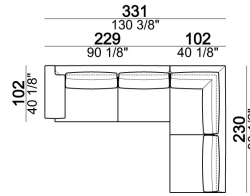

SEAT HEIGHT: 40 cm

ARM HEIGHT: 55 cm

FEET: chromed metal or black nickel or micaceous brown stained metal, h. 15 cm.

Sofa

Pouf

Composition "F" (dormeuse 105x162 cm + central unit 190 cm + left corner sofa 249 cm)

Right or left unit

Right or left unit

Composition "B" (left unit 209 cm + right unit 209 cm)

Sofa

Right or left corner unit

Pouf

Central unit

Central unit

Right or left unit

Composition "C" (left unit 209 cm + chaise-longue 124x162 cm with right full arm)

Central unit

Sofa

Chaise-longue with right or left full arm

Sofa

Central unit

Right or left corner sofa.

Composition "E" (left unit 229Dormeuse cm + left corner unit 230 cm)

Chaise-longue with right or left short arm

Right or left unit

Armchair

Composition "D" (left unit 209 cm + dormeuse 105x162 cm)

Composition "A" (left unit 229 cm + chaise-longue 134x192 cm with right short arm)