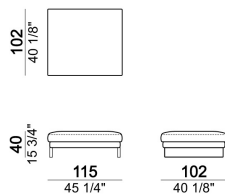

SEAT HEIGHT: 40 cm

ARM HEIGHT: 55 cm

FEET: chromed metal or black nickel or micaceous brown stained metal, h. 15 cm.

Sofa

Pouf

Composition "F" (dormeuse 105x162 cm + central unit 190 cm + left corner sofa 249 cm)

Right or left unit

Right or left unit

Composition "B" (left unit 209 cm + right unit 209 cm)

Sofa

Right or left corner unit

Pouf

Central unit

Central unit

Right or left unit

Composition "C" (left unit 209 cm + chaise-longue 124x162 cm with right full arm)

Central unit

Sofa

Chaise-longue with right or left full arm

Sofa

Central unit

Right or left corner sofa.

Composition "E" (left unit 229Dormeuse cm + left corner unit 230 cm)

Chaise-longue with right or left short arm

Right or left unit

Armchair

Composition "D" (left unit 209 cm + dormeuse 105x162 cm)

Composition "A" (left unit 229 cm + chaise-longue 134x192 cm with right short arm)