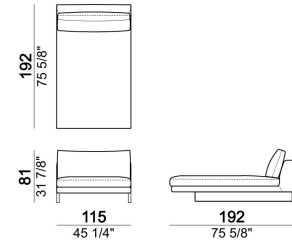

SEAT HEIGHT: 40 cm

ARM HEIGHT: 55 cm

FEET: chromed metal or black nickel or micaceous brown stained metal, h. 15 cm.

Sofa

Pouf

Composition "F" (dormeuse 105x162 cm + central unit 190 cm + left corner sofa 249 cm)

Right or left unit

Right or left unit

Composition "B" (left unit 209 cm + right unit 209 cm)

Sofa

Right or left corner unit

Pouf

Central unit

Central unit

Right or left unit

Composition "C" (left unit 209 cm + chaise-longue 124x162 cm with right full arm)

Central unit

Sofa

Chaise-longue with right or left full arm

Sofa

Central unit

Right or left corner sofa.

Composition "E" (left unit 229Dormeuse cm + left corner unit 230 cm)

Chaise-longue with right or left short arm

Right or left unit

Armchair

Composition "D" (left unit 209 cm + dormeuse 105x162 cm)

Composition "A" (left unit 229 cm + chaise-longue 134x192 cm with right short arm)