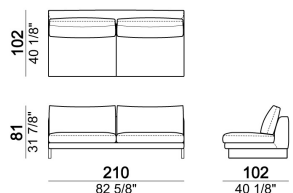

SEAT HEIGHT: 40 cm

ARM HEIGHT: 55 cm

FEET: chromed metal or black nickel or micaceous brown stained metal, h. 15 cm.

Sofa

Pouf

Composition "F" (dormeuse 105x162 cm + central unit 190 cm + left corner sofa 249 cm)

Right or left unit

Right or left unit

Composition "B" (left unit 209 cm + right unit 209 cm)

Sofa

Right or left corner unit

Pouf

Central unit

Central unit

Right or left unit

Composition "C" (left unit 209 cm + chaise-longue 124x162 cm with right full arm)

Central unit

Sofa

Chaise-longue with right or left full arm

Sofa

Central unit

Right or left corner sofa.

Composition "E" (left unit 229Dormeuse cm + left corner unit 230 cm)

Chaise-longue with right or left short arm

Right or left unit

Armchair

Composition "D" (left unit 209 cm + dormeuse 105x162 cm)

Composition "A" (left unit 229 cm + chaise-longue 134x192 cm with right short arm)