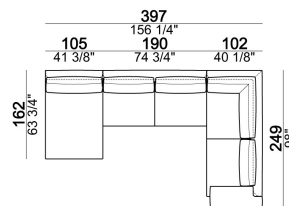

SEAT HEIGHT: 40 cm

ARM HEIGHT: 55 cm

FEET: chromed metal or black nickel or micaceous brown stained metal, h. 15 cm.

Sofa

Pouf

Composition "F" (dormeuse 105x162 cm + central unit 190 cm + left corner sofa 249 cm)

Right or left unit

Right or left unit

Composition "B" (left unit 209 cm + right unit 209 cm)

Sofa

Right or left corner unit

Pouf

Central unit

Central unit

Right or left unit

Composition "C" (left unit 209 cm + chaise-longue 124x162 cm with right full arm)

Central unit

Sofa

Chaise-longue with right or left full arm

Sofa

Central unit

Right or left corner sofa.

Composition "E" (left unit 229Dormeuse cm + left corner unit 230 cm)

Chaise-longue with right or left short arm

Right or left unit

Armchair

Composition "D" (left unit 209 cm + dormeuse 105x162 cm)

Composition "A" (left unit 229 cm + chaise-longue 134x192 cm with right short arm)