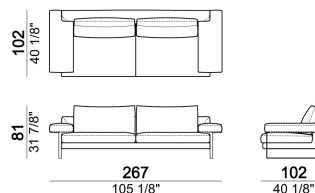

SEAT HEIGHT: 40 cm

ARM HEIGHT: 55 cm

FEET: chromed metal or black nickel or micaceous brown stained metal, h. 15 cm.

Sofa

Pouf

Composition "F" (dormeuse 105x162 cm + central unit 190 cm + left corner sofa 249 cm)

Right or left unit

Right or left unit

Composition "B" (left unit 209 cm + right unit 209 cm)

Sofa

Right or left corner unit

Pouf

Central unit

Central unit

Right or left unit

Composition "C" (left unit 209 cm + chaise-longue 124x162 cm with right full arm)

Central unit

Sofa

Chaise-longue with right or left full arm

Sofa

Central unit

Right or left corner sofa.

Composition "E" (left unit 229Dormeuse cm + left corner unit 230 cm)

Chaise-longue with right or left short arm

Right or left unit

Armchair

Composition "D" (left unit 209 cm + dormeuse 105x162 cm)

Composition "A" (left unit 229 cm + chaise-longue 134x192 cm with right short arm)