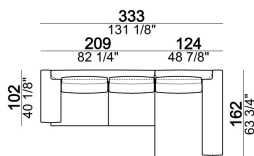

SEAT HEIGHT: 40 cm

ARM HEIGHT: 55 cm

FEET: chromed metal or black nickel or micaceous brown stained metal, h. 15 cm.

Sofa

Pouf

Composition "F" (dormeuse 105x162 cm + central unit 190 cm + left corner sofa 249 cm)

Right or left unit

Right or left unit

Composition "B" (left unit 209 cm + right unit 209 cm)

Sofa

Right or left corner unit

Pouf

Central unit

Central unit

Right or left unit

Composition "C" (left unit 209 cm + chaise-longue 124x162 cm with right full arm)

Central unit

Sofa

Chaise-longue with right or left full arm

Sofa

Central unit

Right or left corner sofa.

Composition "E" (left unit 229Dormeuse cm + left corner unit 230 cm)

Chaise-longue with right or left short arm

Right or left unit

Armchair

Composition "D" (left unit 209 cm + dormeuse 105x162 cm)

Composition "A" (left unit 229 cm + chaise-longue 134x192 cm with right short arm)