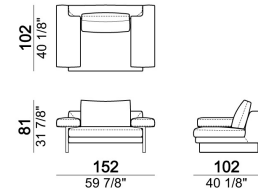

SEAT HEIGHT: 40 cm

ARM HEIGHT: 55 cm

FEET: chromed metal or black nickel or micaceous brown stained metal, h. 15 cm.

Sofa

Pouf

Composition "F" (dormeuse 105x162 cm + central unit 190 cm + left corner sofa 249 cm)

Right or left unit

Right or left unit

Composition "B" (left unit 209 cm + right unit 209 cm)

Sofa

Right or left corner unit

Pouf

Central unit

Central unit

Right or left unit

Composition "C" (left unit 209 cm + chaise-longue 124x162 cm with right full arm)

Central unit

Sofa

Chaise-longue with right or left full arm

Sofa

Central unit

Right or left corner sofa.

Composition "E" (left unit 229Dormeuse cm + left corner unit 230 cm)

Chaise-longue with right or left short arm

Right or left unit

Armchair

Composition "D" (left unit 209 cm + dormeuse 105x162 cm)

Composition "A" (left unit 229 cm + chaise-longue 134x192 cm with right short arm)