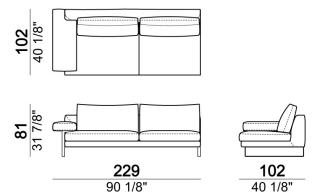

SEAT HEIGHT: 40 cm

ARM HEIGHT: 55 cm

FEET: chromed metal or black nickel or micaceous brown stained metal, h. 15 cm.

Sofa

Pouf

Composition "F" (dormeuse 105x162 cm + central unit 190 cm + left corner sofa 249 cm)

Right or left unit

Right or left unit

Composition "B" (left unit 209 cm + right unit 209 cm)

Sofa

Right or left corner unit

Pouf

Central unit

Central unit

Right or left unit

Composition "C" (left unit 209 cm + chaise-longue 124x162 cm with right full arm)

Central unit

Sofa

Chaise-longue with right or left full arm

Sofa

Central unit

Right or left corner sofa.

Composition "E" (left unit 229Dormeuse cm + left corner unit 230 cm)

Chaise-longue with right or left short arm

Right or left unit

Armchair

Composition "D" (left unit 209 cm + dormeuse 105x162 cm)

Composition "A" (left unit 229 cm + chaise-longue 134x192 cm with right short arm)