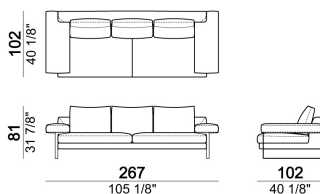

SEAT HEIGHT: 40 cm

ARM HEIGHT: 55 cm

FEET: chromed metal or black nickel or micaceous brown stained metal, h. 15 cm.

Sofa

Pouf

Composition "F" (dormeuse 105x162 cm + central unit 190 cm + left corner sofa 249 cm)

Right or left unit

Right or left unit

Composition "B" (left unit 209 cm + right unit 209 cm)

Sofa

Right or left corner unit

Pouf

Central unit

Central unit

Right or left unit

Composition "C" (left unit 209 cm + chaise-longue 124x162 cm with right full arm)

Central unit

Sofa

Chaise-longue with right or left full arm

Sofa

Central unit

Right or left corner sofa.

Composition "E" (left unit 229Dormeuse cm + left corner unit 230 cm)

Chaise-longue with right or left short arm

Right or left unit

Armchair

Composition "D" (left unit 209 cm + dormeuse 105x162 cm)

Composition "A" (left unit 229 cm + chaise-longue 134x192 cm with right short arm)