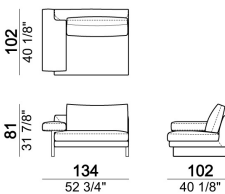

SEAT HEIGHT: 40 cm

ARM HEIGHT: 55 cm

FEET: chromed metal or black nickel or micaceous brown stained metal, h. 15 cm.

Sofa

Pouf

Composition "F" (dormeuse 105x162 cm + central unit 190 cm + left corner sofa 249 cm)

Right or left unit

Right or left unit

Composition "B" (left unit 209 cm + right unit 209 cm)

Sofa

Right or left corner unit

Pouf

Central unit

Central unit

Right or left unit

Composition "C" (left unit 209 cm + chaise-longue 124x162 cm with right full arm)

Central unit

Sofa

Chaise-longue with right or left full arm

Sofa

Central unit

Right or left corner sofa.

Composition "E" (left unit 229Dormeuse cm + left corner unit 230 cm)

Chaise-longue with right or left short arm

Right or left unit

Armchair

Composition "D" (left unit 209 cm + dormeuse 105x162 cm)

Composition "A" (left unit 229 cm + chaise-longue 134x192 cm with right short arm)