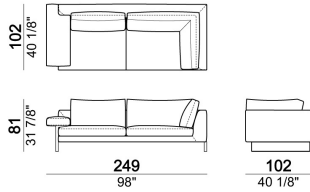

SEAT HEIGHT: 40 cm

ARM HEIGHT: 55 cm

FEET: chromed metal or black nickel or micaceous brown stained metal, h. 15 cm.

Sofa

Pouf

Composition "F" (dormeuse 105x162 cm + central unit 190 cm + left corner sofa 249 cm)

Right or left unit

Right or left unit

Composition "B" (left unit 209 cm + right unit 209 cm)

Sofa

Right or left corner unit

Pouf

Central unit

Central unit

Right or left unit

Composition "C" (left unit 209 cm + chaise-longue 124x162 cm with right full arm)

Central unit

Sofa

Chaise-longue with right or left full arm

Sofa

Central unit

Right or left corner sofa.

Composition "E" (left unit 229Dormeuse cm + left corner unit 230 cm)

Chaise-longue with right or left short arm

Right or left unit

Armchair

Composition "D" (left unit 209 cm + dormeuse 105x162 cm)

Composition "A" (left unit 229 cm + chaise-longue 134x192 cm with right short arm)