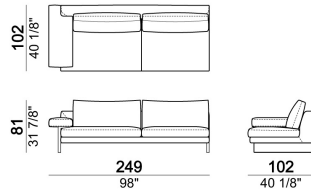

SEAT HEIGHT: 40 cm

ARM HEIGHT: 55 cm

FEET: chromed metal or black nickel or micaceous brown stained metal, h. 15 cm.

Sofa

Pouf

Composition "F" (dormeuse 105x162 cm + central unit 190 cm + left corner sofa 249 cm)

Right or left unit

Right or left unit

Composition "B" (left unit 209 cm + right unit 209 cm)

Sofa

Right or left corner unit

Pouf

Central unit

Central unit

Right or left unit

Composition "C" (left unit 209 cm + chaise-longue 124x162 cm with right full arm)

Central unit

Sofa

Chaise-longue with right or left full arm

Sofa

Central unit

Right or left corner sofa.

Composition "E" (left unit 229Dormeuse cm + left corner unit 230 cm)

Chaise-longue with right or left short arm

Right or left unit

Armchair

Composition "D" (left unit 209 cm + dormeuse 105x162 cm)

Composition "A" (left unit 229 cm + chaise-longue 134x192 cm with right short arm)