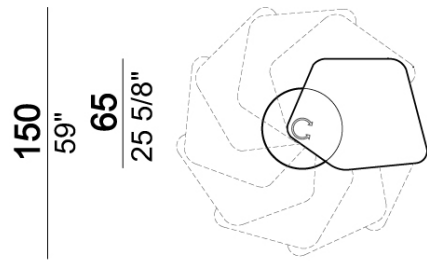

ARKETIPO / INDOOR

COFFEE TABLE MATERIA

TOP: cast glass colour Apple green or Arabesque Grey, Slate Grey, Silver Rift touch, Niveo White, Flamingo Quartz, Tangerine Onyx, Emerald Rift marble or Tainted Caesar touch travertine (only for table 5704703).

Small table with swivel top

Small Table

Small table