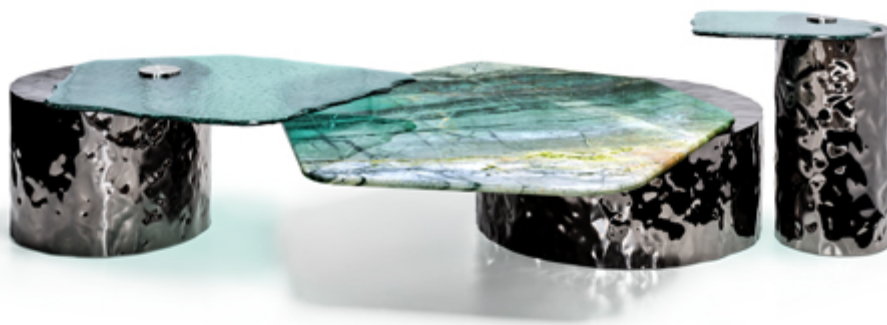

ARKETIPO / INDOOR

COFFEE TABLE MATERIA

TOP: cast glass colour Apple green or Arabesque Grey, Slate Grey, Silver Rift touch, Niveo White, Flamingo Quartz, Tangerine Onyx, Emerald Rift marble or Tainted Caesar touch travertine (only for table 5704703).

BASE: metal, finishes: Gloss Gold or black nickel

ATTENTION: marble is characterized by porosity and cracking that, during the manufacturing process are filled with special resins or inserts in the same material. After the polishing the surface may present irregularities and natural micro holes, which, however, do not compromise the solidity of the product.

Small table with swivel top

Small Table

Small table