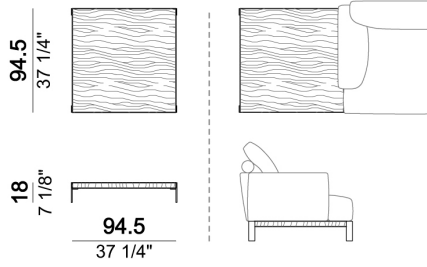

Back table

Side table