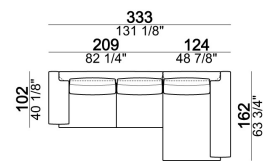

SEAT HEIGHT: 40 cm

ARM HEIGHT: 55 cm

FEET: chromed metal or black nickel or micaceous brown stained metal, h. 15 cm.

Sofa

Pouf

Composition "F" (dormeuse 105x162 cm + central unit 190 cm + left corner sofa 249 cm)

Right or left unit

Right or left unit

Composition "B" (left unit 209 cm + right unit 209 cm)

Sofa

Right or left corner unit

Pouf

Central unit

Central unit

Right or left unit

Composition "C" (left unit 209 cm + chaise-longue 124x162 cm with right full arm)

Central unit

Sofa

Chaise-longue with right or left full arm

Sofa

Central unit

Right or left corner sofa.

Composition "E" (left unit 229 cm + left corner unit 230 cm)

Dormeuse

Chaise-longue with right or left short arm

Right or left unit

Armchair

Composition "D" (left unit 209 cm + dormeuse 105x162 cm)

Composition "A" (left unit 229 cm + chaise-longue 134x192 cm with right short arm)