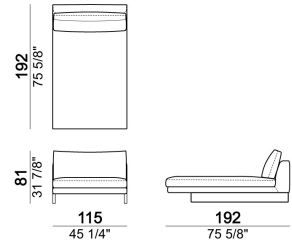

SEAT HEIGHT: 40 cm

ARM HEIGHT: 55 cm

FEET: chromed metal or black nickel or micaceous brown stained metal, h. 15 cm.

Sofa

Pouf

Composition "F" (dormeuse 105x162 cm + central unit 190 cm + left corner sofa 249 cm)

Right or left unit

Right or left unit

Composition "B" (left unit 209 cm + right unit 209 cm)

Sofa

Right or left corner unit

Pouf

Central unit

Central unit

Right or left unit

Composition "C" (left unit 209 cm + chaise-longue 124x162 cm with right full arm)

Central unit

Sofa

Chaise-longue with right or left full arm

Sofa

Central unit

Right or left corner sofa.

Composition "E" (left unit 229 cm + left corner unit 230 cm)

Dormeuse

Chaise-longue with right or left short arm

Right or left unit

Armchair

Composition "D" (left unit 209 cm + dormeuse 105x162 cm)

Composition "A" (left unit 229 cm + chaise-longue 134x192 cm with right short arm)