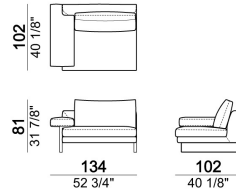

SEAT HEIGHT: 40 cm

ARM HEIGHT: 55 cm

FEET: chromed metal or black nickel or micaceous brown stained metal, h. 15 cm.

Sofa

Pouf

Composition "F" (dormeuse 105x162 cm + central unit 190 cm + left corner sofa 249 cm)

Right or left unit

Right or left unit

Composition "B" (left unit 209 cm + right unit 209 cm)

Sofa

Right or left corner unit

Pouf

Central unit

Central unit

Right or left unit

Composition "C" (left unit 209 cm + chaise-longue 124x162 cm with right full arm)

Central unit

Sofa

Chaise-longue with right or left full arm

Sofa

Central unit

Right or left corner sofa.

Composition "E" (left unit 229 cm + left corner unit 230 cm)

Dormeuse

Chaise-longue with right or left short arm

Right or left unit

Armchair

Composition "D" (left unit 209 cm + dormeuse 105x162 cm)

Composition "A" (left unit 229 cm + chaise-longue 134x192 cm with right short arm)