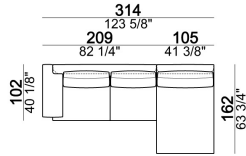

SEAT HEIGHT: 40 cm

ARM HEIGHT: 55 cm

FEET: chromed metal or black nickel or micaceous brown stained metal, h. 15 cm.

Sofa

Pouf

Composition "F" (dormeuse 105x162 cm + central unit 190 cm + left corner sofa 249 cm)

Right or left unit

Right or left unit

Composition "B" (left unit 209 cm + right unit 209 cm)

Sofa

Right or left corner unit

Pouf

Central unit

Central unit

Right or left unit

Composition "C" (left unit 209 cm + chaise-longue 124x162 cm with right full arm)

Central unit

Sofa

Chaise-longue with right or left full arm

Sofa

Central unit

Right or left corner sofa.

Composition "E" (left unit 229 cm + left corner unit 230 cm)

Dormeuse

Chaise-longue with right or left short arm

Right or left unit

Armchair

Composition "D" (left unit 209 cm + dormeuse 105x162 cm)

Composition "A" (left unit 229 cm + chaise-longue 134x192 cm with right short arm)