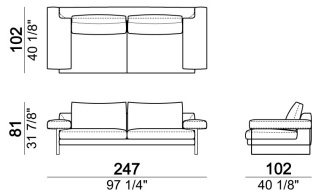

SEAT HEIGHT: 40 cm

ARM HEIGHT: 55 cm

FEET: chromed metal or black nickel or micaceous brown stained metal, h. 15 cm.

Sofa

Pouf

Composition "F" (dormeuse 105x162 cm + central unit 190 cm + left corner sofa 249 cm)

Right or left unit

Right or left unit

Composition "B" (left unit 209 cm + right unit 209 cm)

Sofa

Right or left corner unit

Pouf

Central unit

Central unit

Right or left unit

Composition "C" (left unit 209 cm + chaise-longue 124x162 cm with right full arm)

Central unit

Sofa

Chaise-longue with right or left full arm

Sofa

Central unit

Right or left corner sofa.

Composition "E" (left unit 229 cm + left corner unit 230 cm)

Dormeuse

Chaise-longue with right or left short arm

Right or left unit

Armchair

Composition "D" (left unit 209 cm + dormeuse 105x162 cm)

Composition "A" (left unit 229 cm + chaise-longue 134x192 cm with right short arm)