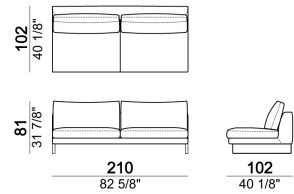

SEAT HEIGHT: 40 cm

ARM HEIGHT: 55 cm

FEET: chromed metal or black nickel or micaceous brown stained metal, h. 15 cm.

Sofa

Pouf

Composition "F" (dormeuse 105x162 cm + central unit 190 cm + left corner sofa 249 cm)

Right or left unit

Right or left unit

Composition "B" (left unit 209 cm + right unit 209 cm)

Sofa

Right or left corner unit

Pouf

Central unit

Central unit

Right or left unit

Composition "C" (left unit 209 cm + chaise-longue 124x162 cm with right full arm)

Central unit

Sofa

Chaise-longue with right or left full arm

Sofa

Central unit

Right or left corner sofa.

Composition "E" (left unit 229 cm + left corner unit 230 cm)

Dormeuse

Chaise-longue with right or left short arm

Right or left unit

Armchair

Composition "D" (left unit 209 cm + dormeuse 105x162 cm)

Composition "A" (left unit 229 cm + chaise-longue 134x192 cm with right short arm)