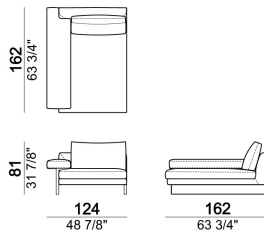

SEAT HEIGHT: 40 cm

ARM HEIGHT: 55 cm

FEET: chromed metal or black nickel or micaceous brown stained metal, h. 15 cm.

Sofa

Pouf

Composition "F" (dormeuse 105x162 cm + central unit 190 cm + left corner sofa 249 cm)

Right or left unit

Right or left unit

Composition "B" (left unit 209 cm + right unit 209 cm)

Sofa

Right or left corner unit

Pouf

Central unit

Central unit

Right or left unit

Composition "C" (left unit 209 cm + chaise-longue 124x162 cm with right full arm)

Central unit

Sofa

Chaise-longue with right or left full arm

Sofa

Central unit

Right or left corner sofa.

Composition "E" (left unit 229 cm + left corner unit 230 cm)

Dormeuse

Chaise-longue with right or left short arm

Right or left unit

Armchair

Composition "D" (left unit 209 cm + dormeuse 105x162 cm)

Composition "A" (left unit 229 cm + chaise-longue 134x192 cm with right short arm)