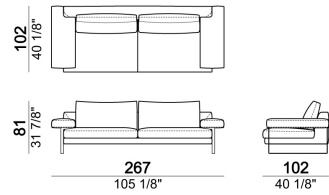

SEAT HEIGHT: 40 cm

ARM HEIGHT: 55 cm

FEET: chromed metal or black nickel or micaceous brown stained metal, h. 15 cm.

Sofa

Pouf

Composition "F" (dormeuse 105x162 cm + central unit 190 cm + left corner sofa 249 cm)

Right or left unit

Right or left unit

Composition "B" (left unit 209 cm + right unit 209 cm)

Sofa

Right or left corner unit

Pouf

Central unit

Central unit

Right or left unit

Composition "C" (left unit 209 cm + chaise-longue 124x162 cm with right full arm)

Central unit

Sofa

Chaise-longue with right or left full arm

Sofa

Central unit

Right or left corner sofa.

Composition "E" (left unit 229 cm + left corner unit 230 cm)

Dormeuse

Chaise-longue with right or left short arm

Right or left unit

Armchair

Composition "D" (left unit 209 cm + dormeuse 105x162 cm)

Composition "A" (left unit 229 cm + chaise-longue 134x192 cm with right short arm)