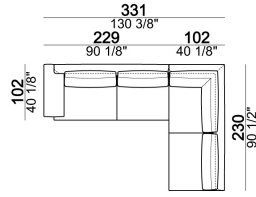

SEAT HEIGHT: 40 cm

ARM HEIGHT: 55 cm

FEET: chromed metal or black nickel or micaceous brown stained metal, h. 15 cm.

Sofa

Pouf

Composition "F" (dormeuse 105x162 cm + central unit 190 cm + left corner sofa 249 cm)

Right or left unit

Right or left unit

Composition "B" (left unit 209 cm + right unit 209 cm)

Sofa

Right or left corner unit

Pouf

Central unit

Central unit

Right or left unit

Composition "C" (left unit 209 cm + chaise-longue 124x162 cm with right full arm)

Central unit

Sofa

Chaise-longue with right or left full arm

Sofa

Central unit

Right or left corner sofa.

Composition "E" (left unit 229 cm + left corner unit 230 cm)

Dormeuse

Chaise-longue with right or left short arm

Right or left unit

Armchair

Composition "D" (left unit 209 cm + dormeuse 105x162 cm)

Composition "A" (left unit 229 cm + chaise-longue 134x192 cm with right short arm)