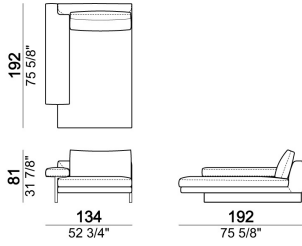

SEAT HEIGHT: 40 cm

ARM HEIGHT: 55 cm

FEET: chromed metal or black nickel or micaceous brown stained metal, h. 15 cm.

Sofa

Pouf

Composition "F" (dormeuse 105x162 cm + central unit 190 cm + left corner sofa 249 cm)

Right or left unit

Right or left unit

Composition "B" (left unit 209 cm + right unit 209 cm)

Sofa

Right or left corner unit

Pouf

Central unit

Central unit

Right or left unit

Composition "C" (left unit 209 cm + chaise-longue 124x162 cm with right full arm)

Central unit

Sofa

Chaise-longue with right or left full arm

Sofa

Central unit

Right or left corner sofa.

Composition "E" (left unit 229 cm + left corner unit 230 cm)

Dormeuse

Chaise-longue with right or left short arm

Right or left unit

Armchair

Composition "D" (left unit 209 cm + dormeuse 105x162 cm)

Composition "A" (left unit 229 cm + chaise-longue 134x192 cm with right short arm)