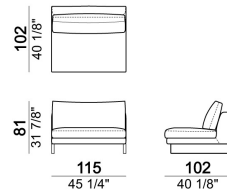

SEAT HEIGHT: 40 cm

ARM HEIGHT: 55 cm

FEET: chromed metal or black nickel or micaceous brown stained metal, h. 15 cm.

Sofa

Pouf

Composition "F" (dormeuse 105x162 cm + central unit 190 cm + left corner sofa 249 cm)

Right or left unit

Right or left unit

Composition "B" (left unit 209 cm + right unit 209 cm)

Sofa

Right or left corner unit

Pouf

Central unit

Central unit

Right or left unit

Composition "C" (left unit 209 cm + chaise-longue 124x162 cm with right full arm)

Central unit

Sofa

Chaise-longue with right or left full arm

Sofa

Central unit

Right or left corner sofa.

Composition "E" (left unit 229 cm + left corner unit 230 cm)

Dormeuse

Chaise-longue with right or left short arm

Right or left unit

Armchair

Composition "D" (left unit 209 cm + dormeuse 105x162 cm)

Composition "A" (left unit 229 cm + chaise-longue 134x192 cm with right short arm)