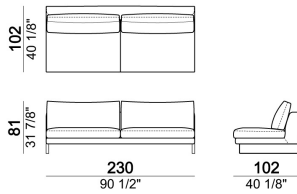

SEAT HEIGHT: 40 cm

ARM HEIGHT: 55 cm

FEET: chromed metal or black nickel or micaceous brown stained metal, h. 15 cm.

Sofa

Pouf

Composition "F" (dormeuse 105x162 cm + central unit 190 cm + left corner sofa 249 cm)

Right or left unit

Right or left unit

Composition "B" (left unit 209 cm + right unit 209 cm)

Sofa

Right or left corner unit

Pouf

Central unit

Central unit

Right or left unit

Composition "C" (left unit 209 cm + chaise-longue 124x162 cm with right full arm)

Central unit

Sofa

Chaise-longue with right or left full arm

Sofa

Central unit

Right or left corner sofa.

Composition "E" (left unit 229 cm + left corner unit 230 cm)

Dormeuse

Chaise-longue with right or left short arm

Right or left unit

Armchair

Composition "D" (left unit 209 cm + dormeuse 105x162 cm)

Composition "A" (left unit 229 cm + chaise-longue 134x192 cm with right short arm)