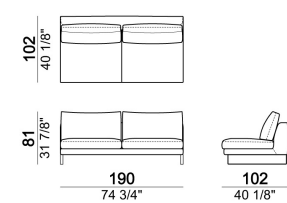

SEAT HEIGHT: 40 cm

ARM HEIGHT: 55 cm

FEET: chromed metal or black nickel or micaceous brown stained metal, h. 15 cm.

Sofa

Pouf

Composition "F" (dormeuse 105x162 cm + central unit 190 cm + left corner sofa 249 cm)

Right or left unit

Right or left unit

Composition "B" (left unit 209 cm + right unit 209 cm)

Sofa

Right or left corner unit

Pouf

Central unit

Central unit

Right or left unit

Composition "C" (left unit 209 cm + chaise-longue 124x162 cm with right full arm)

Central unit

Sofa

Chaise-longue with right or left full arm

Sofa

Central unit

Right or left corner sofa.

Composition "E" (left unit 229 cm + left corner unit 230 cm)

Dormeuse

Chaise-longue with right or left short arm

Right or left unit

Armchair

Composition "D" (left unit 209 cm + dormeuse 105x162 cm)

Composition "A" (left unit 229 cm + chaise-longue 134x192 cm with right short arm)