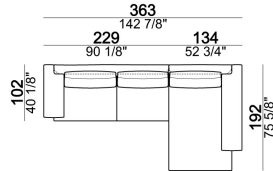

SEAT HEIGHT: 40 cm

ARM HEIGHT: 55 cm

FEET: chromed metal or black nickel or micaceous brown stained metal, h. 15 cm.

Sofa

Pouf

Composition "F" (dormeuse 105x162 cm + central unit 190 cm + left corner sofa 249 cm)

Right or left unit

Right or left unit

Composition "B" (left unit 209 cm + right unit 209 cm)

Sofa

Right or left corner unit

Pouf

Central unit

Central unit

Right or left unit

Composition "C" (left unit 209 cm + chaise-longue 124x162 cm with right full arm)

Central unit

Sofa

Chaise-longue with right or left full arm

Sofa

Central unit

Right or left corner sofa.

Composition "E" (left unit 229 cm + left corner unit 230 cm)

Dormeuse

Chaise-longue with right or left short arm

Right or left unit

Armchair

Composition "D" (left unit 209 cm + dormeuse 105x162 cm)

Composition "A" (left unit 229 cm + chaise-longue 134x192 cm with right short arm)