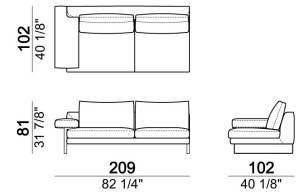

SEAT HEIGHT: 40 cm

ARM HEIGHT: 55 cm

FEET: chromed metal or black nickel or micaceous brown stained metal, h. 15 cm.

Sofa

Pouf

Composition "F" (dormeuse 105x162 cm + central unit 190 cm + left corner sofa 249 cm)

Right or left unit

Right or left unit

Composition "B" (left unit 209 cm + right unit 209 cm)

Sofa

Right or left corner unit

Pouf

Central unit

Central unit

Right or left unit

Composition "C" (left unit 209 cm + chaise-longue 124x162 cm with right full arm)

Central unit

Sofa

Chaise-longue with right or left full arm

Sofa

Central unit

Right or left corner sofa.

Composition "E" (left unit 229 cm + left corner unit 230 cm)

Dormeuse

Chaise-longue with right or left short arm

Right or left unit

Armchair

Composition "D" (left unit 209 cm + dormeuse 105x162 cm)

Composition "A" (left unit 229 cm + chaise-longue 134x192 cm with right short arm)