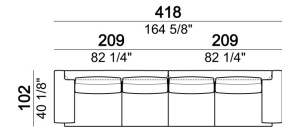

SEAT HEIGHT: 40 cm

ARM HEIGHT: 55 cm

FEET: chromed metal or black nickel or micaceous brown stained metal, h. 15 cm.

Sofa

Pouf

Composition "F" (dormeuse 105x162 cm + central unit 190 cm + left corner sofa 249 cm)

Right or left unit

Right or left unit

Composition "B" (left unit 209 cm + right unit 209 cm)

Sofa

Right or left corner unit

Pouf

Central unit

Central unit

Right or left unit

Composition "C" (left unit 209 cm + chaise-longue 124x162 cm with right full arm)

Central unit

Sofa

Chaise-longue with right or left full arm

Sofa

Central unit

Right or left corner sofa.

Composition "E" (left unit 229 cm + left corner unit 230 cm)

Dormeuse

Chaise-longue with right or left short arm

Right or left unit

Armchair

Composition "D" (left unit 209 cm + dormeuse 105x162 cm)

Composition "A" (left unit 229 cm + chaise-longue 134x192 cm with right short arm)