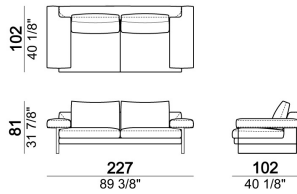

SEAT HEIGHT: 40 cm

ARM HEIGHT: 55 cm

FEET: chromed metal or black nickel or micaceous brown stained metal, h. 15 cm.

Sofa

Pouf

Composition "F" (dormeuse 105x162 cm + central unit 190 cm + left corner sofa 249 cm)

Right or left unit

Right or left unit

Composition "B" (left unit 209 cm + right unit 209 cm)

Sofa

Right or left corner unit

Pouf

Central unit

Central unit

Right or left unit

Composition "C" (left unit 209 cm + chaise-longue 124x162 cm with right full arm)

Central unit

Sofa

Chaise-longue with right or left full arm

Sofa

Central unit

Right or left corner sofa.

Composition "E" (left unit 229 cm + left corner unit 230 cm)

Dormeuse

Chaise-longue with right or left short arm

Right or left unit

Armchair

Composition "D" (left unit 209 cm + dormeuse 105x162 cm)

Composition "A" (left unit 229 cm + chaise-longue 134x192 cm with right short arm)