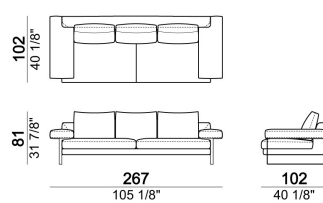

SEAT HEIGHT: 40 cm

ARM HEIGHT: 55 cm

FEET: chromed metal or black nickel or micaceous brown stained metal, h. 15 cm.

Sofa

Pouf

Composition "F" (dormeuse 105x162 cm + central unit 190 cm + left corner sofa 249 cm)

Right or left unit

Right or left unit

Composition "B" (left unit 209 cm + right unit 209 cm)

Sofa

Right or left corner unit

Pouf

Central unit

Central unit

Right or left unit

Composition "C" (left unit 209 cm + chaise-longue 124x162 cm with right full arm)

Central unit

Sofa

Chaise-longue with right or left full arm

Sofa

Central unit

Right or left corner sofa.

Composition "E" (left unit 229 cm + left corner unit 230 cm)

Dormeuse

Chaise-longue with right or left short arm

Right or left unit

Armchair

Composition "D" (left unit 209 cm + dormeuse 105x162 cm)

Composition "A" (left unit 229 cm + chaise-longue 134x192 cm with right short arm)