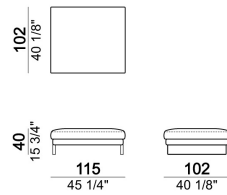

SEAT HEIGHT: 40 cm

ARM HEIGHT: 55 cm

FEET: chromed metal or black nickel or micaceous brown stained metal, h. 15 cm.

Sofa

Pouf

Composition "F" (dormeuse 105x162 cm + central unit 190 cm + left corner sofa 249 cm)

Right or left unit

Right or left unit

Composition "B" (left unit 209 cm + right unit 209 cm)

Sofa

Right or left corner unit

Pouf

Central unit

Central unit

Right or left unit

Composition "C" (left unit 209 cm + chaise-longue 124x162 cm with right full arm)

Central unit

Sofa

Chaise-longue with right or left full arm

Sofa

Central unit

Right or left corner sofa.

Composition "E" (left unit 229 cm + left corner unit 230 cm)

Dormeuse

Chaise-longue with right or left short arm

Right or left unit

Armchair

Composition "D" (left unit 209 cm + dormeuse 105x162 cm)

Composition "A" (left unit 229 cm + chaise-longue 134x192 cm with right short arm)