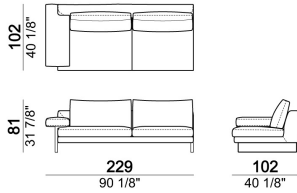

SEAT HEIGHT: 40 cm

ARM HEIGHT: 55 cm

FEET: chromed metal or black nickel or micaceous brown stained metal, h. 15 cm.

Sofa

Pouf

Composition "F" (dormeuse 105x162 cm + central unit 190 cm + left corner sofa 249 cm)

Right or left unit

Right or left unit

Composition "B" (left unit 209 cm + right unit 209 cm)

Sofa

Right or left corner unit

Pouf

Central unit

Central unit

Right or left unit

Composition "C" (left unit 209 cm + chaise-longue 124x162 cm with right full arm)

Central unit

Sofa

Chaise-longue with right or left full arm

Sofa

Central unit

Right or left corner sofa.

Composition "E" (left unit 229 cm + left corner unit 230 cm)

Dormeuse

Chaise-longue with right or left short arm

Right or left unit

Armchair

Composition "D" (left unit 209 cm + dormeuse 105x162 cm)

Composition "A" (left unit 229 cm + chaise-longue 134x192 cm with right short arm)