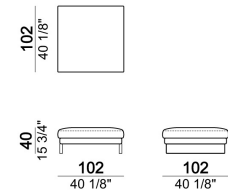

SEAT HEIGHT: 40 cm

ARM HEIGHT: 55 cm

FEET: chromed metal or black nickel or micaceous brown stained metal, h. 15 cm.

Sofa

Pouf

Composition "F" (dormeuse 105x162 cm + central unit 190 cm + left corner sofa 249 cm)

Right or left unit

Right or left unit

Composition "B" (left unit 209 cm + right unit 209 cm)

Sofa

Right or left corner unit

Pouf

Central unit

Central unit

Right or left unit

Composition "C" (left unit 209 cm + chaise-longue 124x162 cm with right full arm)

Central unit

Sofa

Chaise-longue with right or left full arm

Sofa

Central unit

Right or left corner sofa.

Composition "E" (left unit 229 cm + left corner unit 230 cm)

Dormeuse

Chaise-longue with right or left short arm

Right or left unit

Armchair

Composition "D" (left unit 209 cm + dormeuse 105x162 cm)

Composition "A" (left unit 229 cm + chaise-longue 134x192 cm with right short arm)