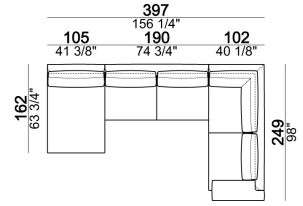

SEAT HEIGHT: 40 cm

ARM HEIGHT: 55 cm

FEET: chromed metal or black nickel or micaceous brown stained metal, h. 15 cm.

Sofa

Pouf

Composition "F" (dormeuse 105x162 cm + central unit 190 cm + left corner sofa 249 cm)

Right or left unit

Right or left unit

Composition "B" (left unit 209 cm + right unit 209 cm)

Sofa

Right or left corner unit

Pouf

Central unit

Central unit

Right or left unit

Composition "C" (left unit 209 cm + chaise-longue 124x162 cm with right full arm)

Central unit

Sofa

Chaise-longue with right or left full arm

Sofa

Central unit

Right or left corner sofa.

Composition "E" (left unit 229 cm + left corner unit 230 cm)

Dormeuse

Chaise-longue with right or left short arm

Right or left unit

Armchair

Composition "D" (left unit 209 cm + dormeuse 105x162 cm)

Composition "A" (left unit 229 cm + chaise-longue 134x192 cm with right short arm)