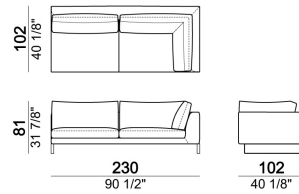

SEAT HEIGHT: 40 cm

ARM HEIGHT: 55 cm

FEET: chromed metal or black nickel or micaceous brown stained metal, h. 15 cm.

Sofa

Pouf

Composition "F" (dormeuse 105x162 cm + central unit 190 cm + left corner sofa 249 cm)

Right or left unit

Right or left unit

Composition "B" (left unit 209 cm + right unit 209 cm)

Sofa

Right or left corner unit

Pouf

Central unit

Central unit

Right or left unit

Composition "C" (left unit 209 cm + chaise-longue 124x162 cm with right full arm)

Central unit

Sofa

Chaise-longue with right or left full arm

Sofa

Central unit

Right or left corner sofa.

Composition "E" (left unit 229 cm + left corner unit 230 cm)

Dormeuse

Chaise-longue with right or left short arm

Right or left unit

Armchair

Composition "D" (left unit 209 cm + dormeuse 105x162 cm)

Composition "A" (left unit 229 cm + chaise-longue 134x192 cm with right short arm)