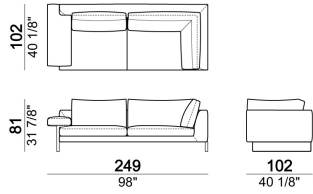

SEAT HEIGHT: 40 cm

ARM HEIGHT: 55 cm

FEET: chromed metal or black nickel or micaceous brown stained metal, h. 15 cm.

Sofa

Pouf

Composition "F" (dormeuse 105x162 cm + central unit 190 cm + left corner sofa 249 cm)

Right or left unit

Right or left unit

Composition "B" (left unit 209 cm + right unit 209 cm)

Sofa

Right or left corner unit

Pouf

Central unit

Central unit

Right or left unit

Composition "C" (left unit 209 cm + chaise-longue 124x162 cm with right full arm)

Central unit

Sofa

Chaise-longue with right or left full arm

Sofa

Central unit

Right or left corner sofa.

Composition "E" (left unit 229 cm + left corner unit 230 cm)

Dormeuse

Chaise-longue with right or left short arm

Right or left unit

Armchair

Composition "D" (left unit 209 cm + dormeuse 105x162 cm)

Composition "A" (left unit 229 cm + chaise-longue 134x192 cm with right short arm)