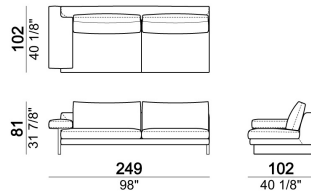

SEAT HEIGHT: 40 cm

ARM HEIGHT: 55 cm

FEET: chromed metal or black nickel or micaceous brown stained metal, h. 15 cm.

Sofa

Pouf

Composition "F" (dormeuse 105x162 cm + central unit 190 cm + left corner sofa 249 cm)

Right or left unit

Right or left unit

Composition "B" (left unit 209 cm + right unit 209 cm)

Sofa

Right or left corner unit

Pouf

Central unit

Central unit

Right or left unit

Composition "C" (left unit 209 cm + chaise-longue 124x162 cm with right full arm)

Central unit

Sofa

Chaise-longue with right or left full arm

Sofa

Central unit

Right or left corner sofa.

Composition "E" (left unit 229 cm + left corner unit 230 cm)

Dormeuse

Chaise-longue with right or left short arm

Right or left unit

Armchair

Composition "D" (left unit 209 cm + dormeuse 105x162 cm)

Composition "A" (left unit 229 cm + chaise-longue 134x192 cm with right short arm)