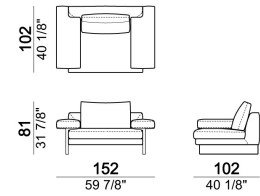

SEAT HEIGHT: 40 cm

ARM HEIGHT: 55 cm

FEET: chromed metal or black nickel or micaceous brown stained metal, h. 15 cm.

Sofa

Pouf

Composition "F" (dormeuse 105x162 cm + central unit 190 cm + left corner sofa 249 cm)

Right or left unit

Right or left unit

Composition "B" (left unit 209 cm + right unit 209 cm)

Sofa

Right or left corner unit

Pouf

Central unit

Central unit

Right or left unit

Composition "C" (left unit 209 cm + chaise-longue 124x162 cm with right full arm)

Central unit

Sofa

Chaise-longue with right or left full arm

Sofa

Central unit

Right or left corner sofa.

Composition "E" (left unit 229 cm + left corner unit 230 cm)

Dormeuse

Chaise-longue with right or left short arm

Right or left unit

Armchair

Composition "D" (left unit 209 cm + dormeuse 105x162 cm)

Composition "A" (left unit 229 cm + chaise-longue 134x192 cm with right short arm)