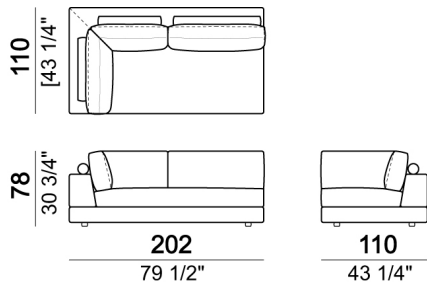

Pouf

Bookshelf

Composition "L" (left corner unit 250 cm with left plat + pouf with corner plat + central unit 110 cm + central unit 154 cm with back plat).

Sofa with back plat - depth 138 cm.

Central unit

Sofa

Bookshelf

Central unit

Unit with right or left arm and plat

Sofa

Right or left corner unit with back plat - depth 138 cm.

Right or left unit

Relax unit type B 138 cm with right or left plat

Pouf with corner plat

Sofa

Pouf

Composition "D" (Relax unit type B 138 cm with left plat + right unit 222 cm).

Central unit with back plat - depth 138 cm.

Composition "N" (left unit 222 cm with back plat - depth 138 cm + pouf with side plat + Relax unit type D 138 cm with right full arm and back plat).

Relax unit type C 138 cm with right or left full arm and right or left plat.

Bookshelf

Square corner

Tray

Right or left corner unit

Sofa with back plat - depth 138 cm.

Composition "A" (Relax unit type B 110 cm with right plat + left unit 202 cm).