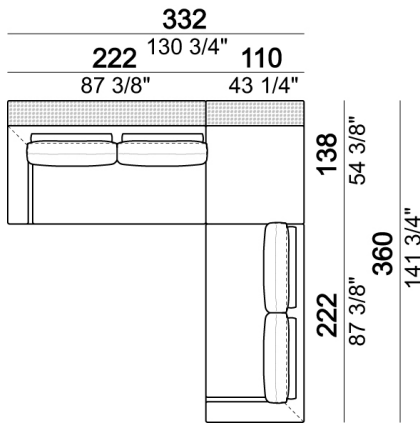

SEAT HEIGHT: 40 cm – 44 cm with feet h.8 cm.

ARM HEIGHT: 54 cm.

FEET: plastic h.4 cm. The height of the foot can be made 8 cm on request, without extra charge.

ACCESSORIES: bookshelves and trays in marble or in smoked glass.

Metal parts of the marble bookshelves: micaceous brown, oxy grey or black nickel.

Right or left unit

Tray

Right or left corner unit

Relax unit type A 110 cm with right or left full arm

Sofa with back plat - depth 138 cm.

Pouf

Right or left unit

Right or left unit

Right or left corner sofa with back plat - depth 138 cm.

Sofa

Bookshelf

Relax unit type A 138 cm with right or left full arm

Composition "H" (left unit 222 cm with back plat - depth 138 cm + right unit 222 cm + pouf with side plat).

Pouf

Bookshelf

Composition "L" (left corner unit 250 cm with left plat + pouf with corner plat + central unit 110 cm + central unit 154 cm with back plat).

Sofa with back plat - depth 138 cm.

Central unit