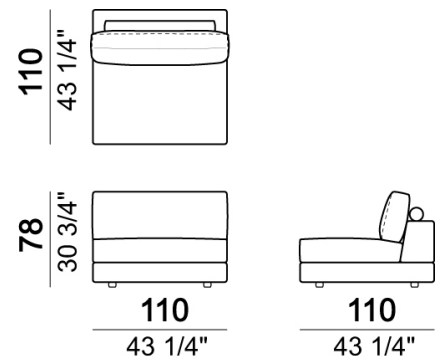

SEAT HEIGHT: 40 cm – 44 cm with feet h.8 cm.

ARM HEIGHT: 54 cm.

FEET: plastic h.4 cm. The height of the foot can be made 8 cm on request, without extra charge.

ACCESSORIES: bookshelves and trays in marble or in smoked glass.

Pouf

Right or left unit

Right or left unit

Right or left corner sofa with back plat - depth 138 cm.

Sofa

Bookshelf

Relax unit type A 138 cm with right or left full arm

Composition "H" (left unit 222 cm with back plat - depth 138 cm + right unit 222 cm + pouf with side plat).

Pouf

Bookshelf

Composition "L" (left corner unit 250 cm with left plat + pouf with corner plat + central unit 110 cm + central unit 154 cm with back plat).

Sofa with back plat - depth 138 cm.

Central unit

Sofa

Bookshelf

Central unit

Unit with right or left arm and plat

Sofa

Right or left corner unit with back plat - depth 138 cm.

Right or left unit

Relax unit type B 138 cm with right or left plat