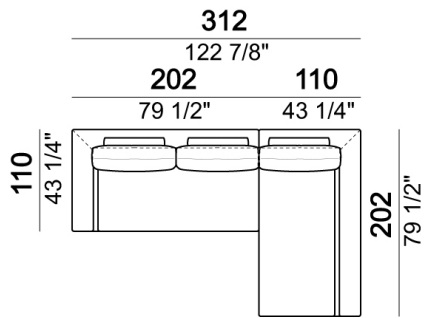

Pouf with corner plat

Sofa

Pouf

Composition "D" (Relax unit type B 138 cm with left plat + right unit 222 cm).

Central unit with back plat - depth 138 cm.

Composition "N" (left unit 222 cm with back plat - depth 138 cm + pouf with side plat + Relax unit type D 138 cm with right full arm and back plat).

Relax unit type C 138 cm with right or left full arm and right or left plat.

Bookshelf

Square corner

Tray

Right or left corner unit

Sofa with back plat - depth 138 cm.

Composition "A" (Relax unit type B 110 cm with right plat + left unit 202 cm).

Composition "B" (Relax unit type A 110 cm with right full arm + left unit 202 cm).

Composition "E" (Relax unit type D 138 cm with left full arm and back plat + right unit 222 cm with back plat - depth 138 cm).

Pouf with side plat

Central unit with back plat - depth 138 cm.

Composition "C" (Relax unit type C 138 cm with left full arm and plat + right unit 222 cm).

Relax unit type B 110 cm with right or left plat