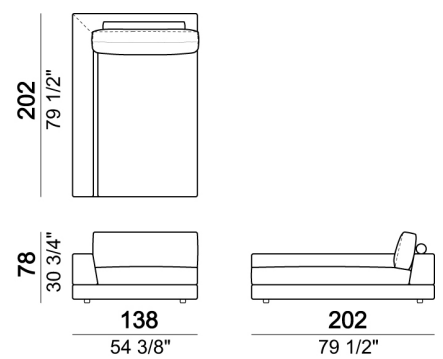

SEAT HEIGHT: 40 cm – 44 cm with feet h.8 cm.

ARM HEIGHT: 54 cm.

FEET: plastic h.4 cm. The height of the foot can be made 8 cm on request, without extra charge.

ACCESSORIES: bookshelves and trays in marble or in smoked glass.

Metal parts of the marble bookshelves: micaceous brown, oxy grey or black nickel.

Right or left unit

Tray

Right or left corner unit

Relax unit type A 110 cm with right or left full arm

Sofa with back plat - depth 138 cm.

Pouf

Right or left unit

Right or left unit

Right or left corner sofa with back plat - depth 138 cm.

Sofa

Bookshelf

Relax unit type A 138 cm with right or left full arm

Composition "H" (left unit 222 cm with back plat - depth 138 cm + right unit 222 cm + pouf with side plat).

Pouf

Bookshelf

Composition "L" (left corner unit 250 cm with left plat + pouf with corner plat + central unit 110 cm + central unit 154 cm with back plat).

Sofa with back plat - depth 138 cm.

Central unit