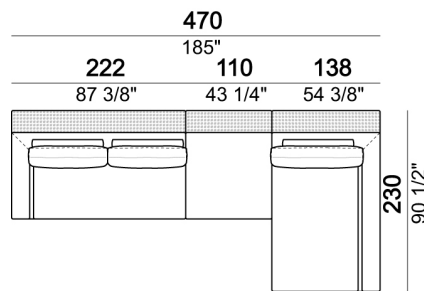

Pouf

Bookshelf

Composition "L" (left corner unit 250 cm with left plat + pouf with corner plat + central unit 110 cm + central unit 154 cm with back plat).

Sofa with back plat - depth 138 cm.

Central unit

Sofa

Bookshelf

Central unit

Unit with right or left arm and plat

Sofa

Right or left corner unit with back plat - depth 138 cm.

Right or left unit

Relax unit type B 138 cm with right or left plat

Pouf with corner plat

Sofa

Pouf

Composition "D" (Relax unit type B 138 cm with left plat + right unit 222 cm).

Central unit with back plat - depth 138 cm.

Composition "N" (left unit 222 cm with back plat - depth 138 cm + pouf with side plat + Relax unit type D 138 cm with right full arm and back plat).

Relax unit type C 138 cm with right or left full arm and right or left plat.

Bookshelf

Square corner

Tray

Right or left corner unit

Sofa with back plat - depth 138 cm.

Composition "A" (Relax unit type B 110 cm with right plat + left unit 202 cm).