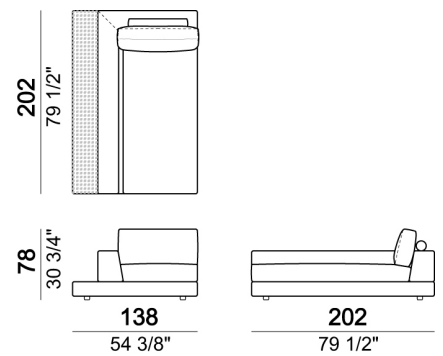

Pouf

Bookshelf

Composition "L" (left corner unit 250 cm with left plat + pouf with corner plat + central unit 110 cm + central unit 154 cm with back plat).

Sofa with back plat - depth 138 cm.

Central unit

Sofa

Bookshelf

Central unit

Unit with right or left arm and plat

Sofa

Right or left corner unit with back plat - depth 138 cm.

Right or left unit

Relax unit type B 138 cm with right or left plat

Pouf with corner plat

Sofa

Pouf

Composition "D" (Relax unit type B 138 cm with left plat + right unit 222 cm).

Central unit with back plat - depth 138 cm.

Composition "N" (left unit 222 cm with back plat - depth 138 cm + pouf with side plat + Relax unit type D 138 cm with right full arm and back plat).

Relax unit type C 138 cm with right or left full arm and right or left plat.

Bookshelf

Square corner

Tray

Right or left corner unit

Sofa with back plat - depth 138 cm.

Composition "A" (Relax unit type B 110 cm with right plat + left unit 202 cm).