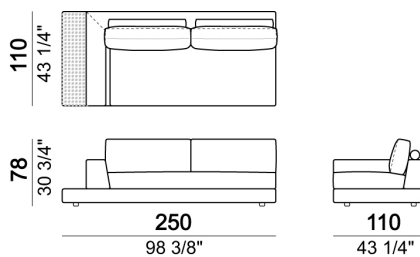

Pouf

Bookshelf

Composition "L" (left corner unit 250 cm with left plat + pouf with corner plat + central unit 110 cm + central unit 154 cm with back plat).

Sofa with back plat - depth 138 cm.

Central unit

Sofa

Bookshelf

Central unit

Unit with right or left arm and plat

Sofa

Right or left corner unit with back plat - depth 138 cm.

Right or left unit

Relax unit type B 138 cm with right or left plat

Pouf with corner plat

Sofa

Pouf

Composition "D" (Relax unit type B 138 cm with left plat + right unit 222 cm).

Central unit with back plat - depth 138 cm.

Composition "N" (left unit 222 cm with back plat - depth 138 cm + pouf with side plat + Relax unit type D 138 cm with right full arm and back plat).

Relax unit type C 138 cm with right or left full arm and right or left plat.

Bookshelf

Square corner

Tray

Right or left corner unit

Sofa with back plat - depth 138 cm.

Composition "A" (Relax unit type B 110 cm with right plat + left unit 202 cm).