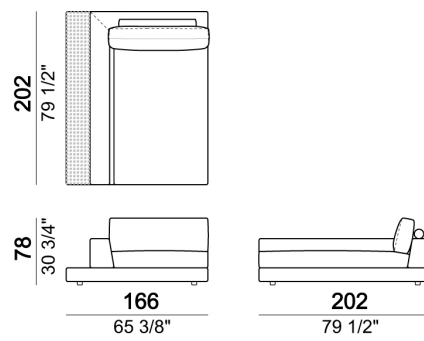

Pouf with side plat

Central unit with back plat - depth 138 cm.

Composition "C" (Relax unit type C 138 cm with left full arm and plat + right unit 222 cm).

Relax unit type B 110 cm with right or left plat

Relax unit type D 138 cm with right or left full arm and back plat.

Composition "I" (Right unit 222 cm with back plat - depth 138 cm + left unit 222 cm with back plat - depth 138 cm + pouf with corner plat).

Unit with right or left arm and plat

Composition "G" (Right corner sofa with back plat - depth 138 cm + right unit 202 cm).

Right or left corner unit with plat

Tray

Composition "M" (right unit 222 cm with back plat - depth 138 cm + pouf with side plat + central unit 154 cm + Relax unit type B 138 cm with left plat).

Relax unit type C 166 cm with right or left full arm and plat

Tray

Sofa

Right or left unit with back plat - depth 138 cm.

Right or left corner sofa with back plat - depth 138 cm.