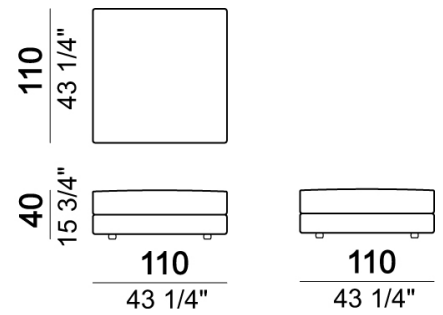

SEAT HEIGHT: 40 cm – 44 cm with feet h.8 cm.

ARM HEIGHT: 54 cm.

FEET: plastic h.4 cm. The height of the foot can be made 8 cm on request, without extra charge.

ACCESSORIES: bookshelves and trays in marble or in smoked glass.

Metal parts of the marble bookshelves: micaceous brown, oxy grey or black nickel.

Right or left unit

Tray

Right or left corner unit

Relax unit type A 110 cm with right or left full arm

Sofa with back plat - depth 138 cm.

Pouf

Right or left unit

Right or left unit

Right or left corner sofa with back plat - depth 138 cm.

Sofa

Bookshelf

Relax unit type A 138 cm with right or left full arm

Composition "H" (left unit 222 cm with back plat - depth 138 cm + right unit 222 cm + pouf with side plat).

Pouf

Bookshelf

Composition "L" (left corner unit 250 cm with left plat + pouf with corner plat + central unit 110 cm + central unit 154 cm with back plat).

Sofa with back plat - depth 138 cm.

Central unit