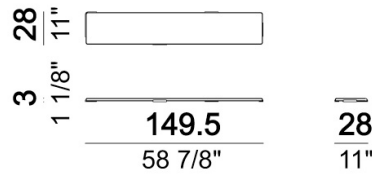

SEAT HEIGHT: 40 cm – 44 cm with feet h.8 cm.

ARM HEIGHT: 54 cm.

FEET: plastic h.4 cm. The height of the foot can be made 8 cm on request, without extra charge.

ACCESSORIES: bookshelves and trays in marble or in smoked glass.

Metal parts of the marble bookshelves: micaceous brown, oxy grey or black nickel.

Right or left unit

Tray

Right or left corner unit

Relax unit type A 110 cm with right or left full arm

Sofa with back plat - depth 138 cm.

Pouf

Right or left unit

Right or left unit

Right or left corner sofa with back plat - depth 138 cm.

Sofa

Bookshelf

Relax unit type A 138 cm with right or left full arm

Composition "H" (left unit 222 cm with back plat - depth 138 cm + right unit 222 cm + pouf with side plat).

Relax unit type D 138 cm with right or left full arm and back plat.

Composition "I" (Right unit 222 cm with back plat - depth 138 cm + left unit 222 cm with back plat - depth 138 cm + pouf with corner plat).