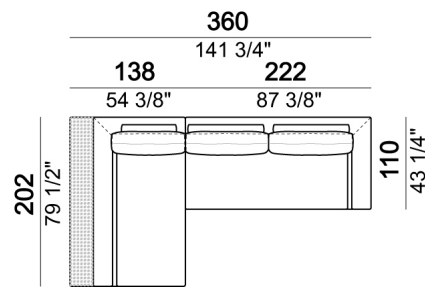

Pouf with corner plat

Sofa

Pouf

Composition "D" (Relax unit type B 138 cm with left plat + right unit 222 cm).

Central unit with back plat - depth 138 cm.

Composition "N" (left unit 222 cm with back plat - depth 138 cm + pouf with side plat + Relax unit type D 138 cm with right full arm and back plat).

Relax unit type C 138 cm with right or left full arm and right or left plat.

Bookshelf

Square corner

Tray

Right or left corner unit

Sofa with back plat - depth 138 cm.

Composition "A" (Relax unit type B 110 cm with right plat + left unit 202 cm).

Composition "B" (Relax unit type A 110 cm with right full arm + left unit 202 cm).

Composition "E" (Relax unit type D 138 cm with left full arm and back plat + right unit 222 cm with back plat - depth 138 cm).

Pouf with side plat

Central unit with back plat - depth 138 cm.

Composition "C" (Relax unit type C 138 cm with left full arm and plat + right unit 222 cm).

Relax unit type B 110 cm with right or left plat