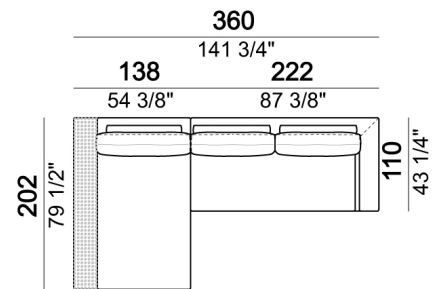

Pouf

Bookshelf

Composition "L" (left corner unit 250 cm with left plat + pouf with corner plat + central unit 110 cm + central unit 154 cm with back plat).

Sofa with back plat - depth 138 cm.

Central unit

Sofa

Bookshelf

Central unit

Unit with right or left arm and plat

Sofa

Right or left corner unit with back plat - depth 138 cm.

Right or left unit

Relax unit type B 138 cm with right or left plat

Pouf with corner plat

Sofa

Pouf

Composition "D" (Relax unit type B 138 cm with left plat + right unit 222 cm).

Central unit with back plat - depth 138 cm.

Composition "N" (left unit 222 cm with back plat - depth 138 cm + pouf with side plat + Relax unit type D 138 cm with right full arm and back plat).

Relax unit type C 138 cm with right or left full arm and right or left plat.

Bookshelf

Square corner

Tray

Right or left corner unit

Sofa with back plat - depth 138 cm.

Composition "A" (Relax unit type B 110 cm with right plat + left unit 202 cm).