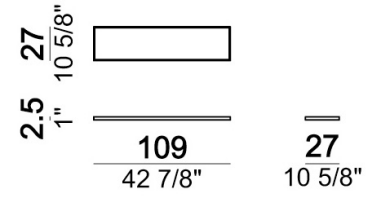

Relax unit type D 138 cm with right or left full arm and back plat.

Composition "I" (Right unit 222 cm with back plat - depth 138 cm + left unit 222 cm with back plat - depth 138 cm + pouf with corner plat).

Unit with right or left arm and plat

Composition "G" (Right corner sofa with back plat - depth 138 cm + right unit 202 cm).

Right or left corner unit with plat

Tray

Composition "M" (right unit 222 cm with back plat - depth 138 cm + pouf with side plat + central unit 154 cm + Relax unit type B 138 cm with left plat).

Relax unit type C 166 cm with right or left full arm and plat

Tray

Sofa

Right or left unit with back plat - depth 138 cm.

Right or left corner sofa with back plat - depth 138 cm.