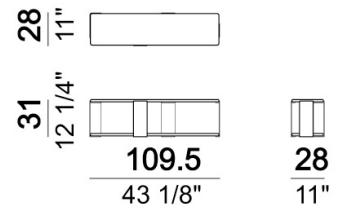

SEAT HEIGHT: 40 cm – 44 cm with feet h.8 cm.

ARM HEIGHT: 54 cm.

FEET: plastic h.4 cm. The height of the foot can be made 8 cm on request, without extra charge.

ACCESSORIES: bookshelves and trays in marble or in smoked glass.

Pouf

Right or left unit

Right or left unit

Right or left corner sofa with back plat - depth 138 cm.

Sofa

Bookshelf

Relax unit type A 138 cm with right or left full arm

Composition "H" (left unit 222 cm with back plat - depth 138 cm + right unit 222 cm + pouf with side plat).

Pouf

Bookshelf

Composition "L" (left corner unit 250 cm with left plat + pouf with corner plat + central unit 110 cm + central unit 154 cm with back plat).

Sofa with back plat - depth 138 cm.

Central unit

Sofa

Bookshelf

Central unit

Unit with right or left arm and plat

Sofa

Right or left corner unit with back plat - depth 138 cm.

Right or left unit

Relax unit type B 138 cm with right or left plat