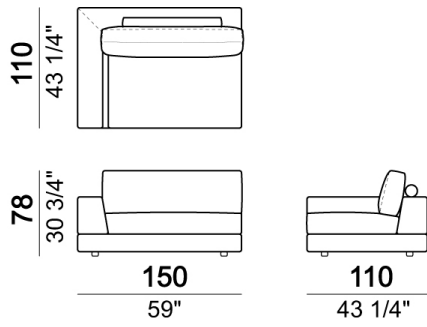

Pouf

Bookshelf

Composition "L" (left corner unit 250 cm with left plat + pouf with corner plat + central unit 110 cm + central unit 154 cm with back plat).

Sofa with back plat - depth 138 cm.

Central unit

Sofa

Bookshelf

Central unit

Unit with right or left arm and plat

Sofa

Right or left corner unit with back plat - depth 138 cm.

Right or left unit

Relax unit type B 138 cm with right or left plat

Pouf with corner plat

Sofa

Pouf

Composition "D" (Relax unit type B 138 cm with left plat + right unit 222 cm).

Central unit with back plat - depth 138 cm.

Composition "N" (left unit 222 cm with back plat - depth 138 cm + pouf with side plat + Relax unit type D 138 cm with right full arm and back plat).

Relax unit type C 138 cm with right or left full arm and right or left plat.

Bookshelf

Square corner

Tray

Right or left corner unit

Sofa with back plat - depth 138 cm.

Composition "A" (Relax unit type B 110 cm with right plat + left unit 202 cm).