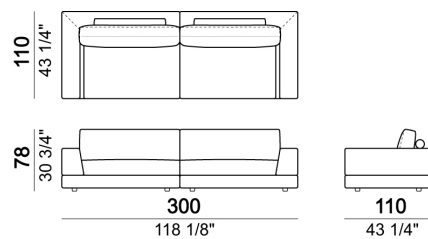

Pouf

Bookshelf

Composition "L" (left corner unit 250 cm with left plat + pouf with corner plat + central unit 110 cm + central unit 154 cm with back plat).

Sofa with back plat - depth 138 cm.

Central unit

Sofa

Bookshelf

Central unit

Unit with right or left arm and plat

Sofa

Right or left corner unit with back plat - depth 138 cm.

Right or left unit

Relax unit type B 138 cm with right or left plat

Pouf with corner plat

Sofa

Pouf

Composition "D" (Relax unit type B 138 cm with left plat + right unit 222 cm).

Central unit with back plat - depth 138 cm.

Composition "N" (left unit 222 cm with back plat - depth 138 cm + pouf with side plat + Relax unit type D 138 cm with right full arm and back plat).

Relax unit type C 138 cm with right or left full arm and right or left plat.

Bookshelf

Square corner

Tray

Right or left corner unit

Sofa with back plat - depth 138 cm.

Composition "A" (Relax unit type B 110 cm with right plat + left unit 202 cm).