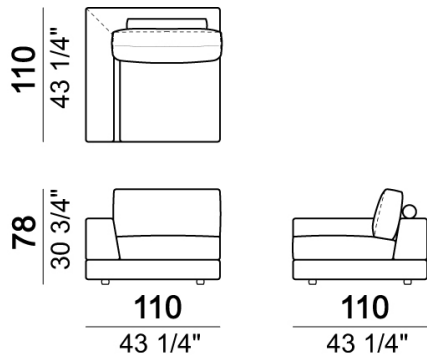

SEAT HEIGHT: 40 cm – 44 cm with feet h.8 cm.

ARM HEIGHT: 54 cm.

FEET: plastic h.4 cm. The height of the foot can be made 8 cm on request, without extra charge.

ACCESSORIES: bookshelves and trays in marble or in smoked glass.

Metal parts of the marble bookshelves: micaceous brown, oxy grey or black nickel.

Right or left unit

Tray

Right or left corner unit

Relax unit type A 110 cm with right or left full arm

Sofa with back plat - depth 138 cm.

Pouf

Right or left unit

Right or left unit

Right or left corner sofa with back plat - depth 138 cm.

Sofa

Bookshelf

Relax unit type A 138 cm with right or left full arm

Composition "H" (left unit 222 cm with back plat - depth 138 cm + right unit 222 cm + pouf with side plat).

Pouf

Bookshelf

Composition "L" (left corner unit 250 cm with left plat + pouf with corner plat + central unit 110 cm + central unit 154 cm with back plat).

Sofa with back plat - depth 138 cm.

Central unit