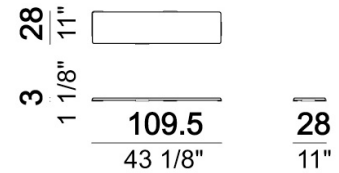

Relax unit type D 138 cm with right or left full arm and back plat.

Composition "I" (Right unit 222 cm with back plat - depth 138 cm + left unit 222 cm with back plat - depth 138 cm + pouf with corner plat).

Unit with right or left arm and plat

Composition "G" (Right corner sofa with back plat - depth 138 cm + right unit 202 cm).

Right or left corner unit with plat

Tray

Composition "M" (right unit 222 cm with back plat - depth 138 cm + pouf with side plat + central unit 154 cm + Relax unit type B 138 cm with left plat).

Relax unit type C 166 cm with right or left full arm and plat

Tray

Sofa

Right or left unit with back plat - depth 138 cm.

Right or left corner sofa with back plat - depth 138 cm.