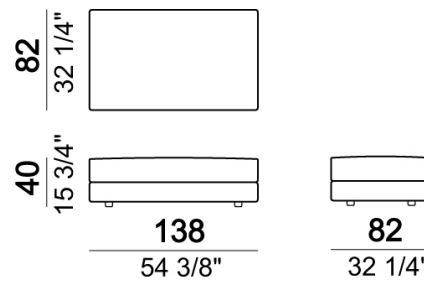

SEAT HEIGHT: 40 cm – 44 cm with feet h.8 cm.

ARM HEIGHT: 54 cm.

FEET: plastic h.4 cm. The height of the foot can be made 8 cm on request, without extra charge.

ACCESSORIES: bookshelves and trays in marble or in smoked glass.

Pouf

Bookshelf

Composition "L" (left corner unit 250 cm with left plat + pouf with corner plat + central unit 110 cm + central unit 154 cm with back plat).

Sofa with back plat - depth 138 cm.

Central unit

Sofa

Bookshelf

Central unit

Unit with right or left arm and plat

Sofa

Right or left corner unit with back plat - depth 138 cm.

Right or left unit

Relax unit type B 138 cm with right or left plat

Pouf with corner plat

Sofa

Pouf

Composition "D" (Relax unit type B 138 cm with left plat + right unit 222 cm).

Central unit with back plat - depth 138 cm.

Composition "N" (left unit 222 cm with back plat - depth 138 cm + pouf with side plat + Relax unit type D 138 cm with right full arm and back plat).