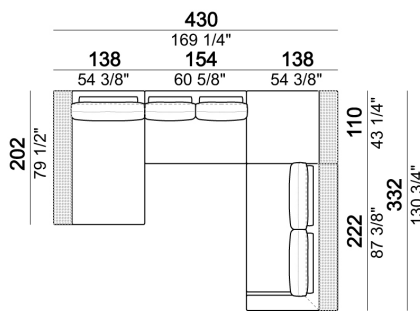

Pouf with side plat

Central unit with back plat - depth 138 cm.

Composition "C" (Relax unit type C 138 cm with left full arm and plat + right unit 222 cm).

Relax unit type B 110 cm with right or left plat

Relax unit type D 138 cm with right or left full arm and back plat.

Composition "I" (Right unit 222 cm with back plat - depth 138 cm + left unit 222 cm with back plat - depth 138 cm + pouf with corner plat).

Unit with right or left arm and plat

Composition "G" (Right corner sofa with back plat - depth 138 cm + right unit 202 cm).

Right or left corner unit with plat

Tray

Composition "M" (right unit 222 cm with back plat - depth 138 cm + pouf with side plat + central unit 154 cm + Relax unit type B 138 cm with left plat).

Relax unit type C 166 cm with right or left full arm and plat

Tray

Sofa

Right or left unit with back plat - depth 138 cm.

Right or left corner sofa with back plat - depth 138 cm.