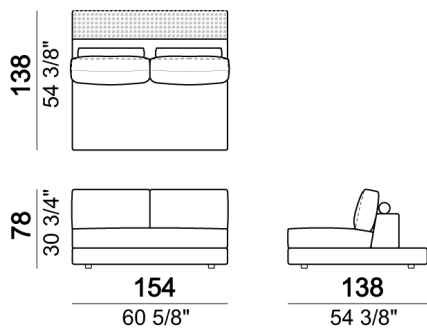

Pouf

Bookshelf

Composition "L" (left corner unit 250 cm with left plat + pouf with corner plat + central unit 110 cm + central unit 154 cm with back plat).

Sofa with back plat - depth 138 cm.

Central unit

Sofa

Bookshelf

Central unit

Unit with right or left arm and plat

Sofa

Right or left corner unit with back plat - depth 138 cm.

Right or left unit

Relax unit type B 138 cm with right or left plat

Pouf with corner plat

Sofa

Pouf

Composition "D" (Relax unit type B 138 cm with left plat + right unit 222 cm).

Central unit with back plat - depth 138 cm.

Composition "N" (left unit 222 cm with back plat - depth 138 cm + pouf with side plat + Relax unit type D 138 cm with right full arm and back plat).

Relax unit type C 138 cm with right or left full arm and right or left plat.

Bookshelf

Square corner

Tray

Right or left corner unit

Sofa with back plat - depth 138 cm.

Composition "A" (Relax unit type B 110 cm with right plat + left unit 202 cm).