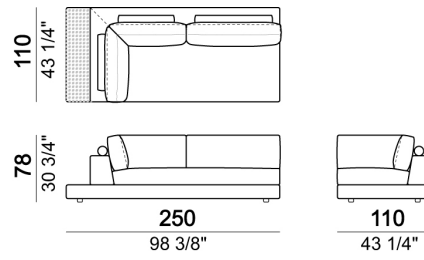

Pouf with side plat

Central unit with back plat - depth 138 cm.

Composition "C" (Relax unit type C 138 cm with left full arm and plat + right unit 222 cm).

Relax unit type B 110 cm with right or left plat

Relax unit type D 138 cm with right or left full arm and back plat.

Composition "I" (Right unit 222 cm with back plat - depth 138 cm + left unit 222 cm with back plat - depth 138 cm + pouf with corner plat).

Unit with right or left arm and plat

Composition "G" (Right corner sofa with back plat - depth 138 cm + right unit 202 cm).

Right or left corner unit with plat

Tray

Composition "M" (right unit 222 cm with back plat - depth 138 cm + pouf with side plat + central unit 154 cm + Relax unit type B 138 cm with left plat).

Relax unit type C 166 cm with right or left full arm and plat

Tray

Sofa

Right or left unit with back plat - depth 138 cm.

Right or left corner sofa with back plat - depth 138 cm.