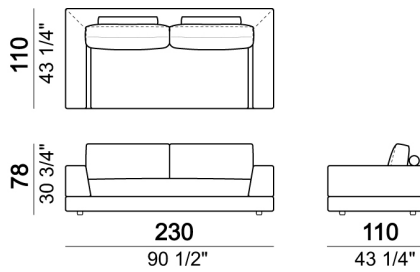

Pouf

Bookshelf

Composition "L" (left corner unit 250 cm with left plat + pouf with corner plat + central unit 110 cm + central unit 154 cm with back plat).

Sofa with back plat - depth 138 cm.

Central unit

Relax unit type D 138 cm with right or left full arm and back plat.

Composition "I" (Right unit 222 cm with back plat - depth 138 cm + left unit 222 cm with back plat - depth 138 cm + pouf with corner plat).

Unit with right or left arm and plat

Composition "G" (Right corner sofa with back plat - depth 138 cm + right unit 202 cm).

Right or left corner unit with plat

Tray

Composition "M" (right unit 222 cm with back plat - depth 138 cm + pouf with side plat + central unit 154 cm + Relax unit type B 138 cm with left plat).

Relax unit type C 166 cm with right or left full arm and plat

Tray

Sofa

Right or left unit with back plat - depth 138 cm.

Right or left corner sofa with back plat - depth 138 cm.