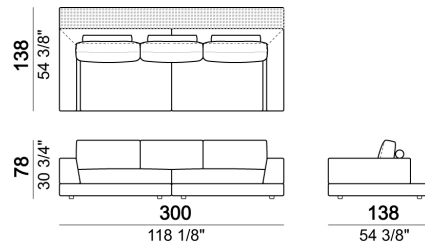

Pouf

Bookshelf

Composition "L" (left corner unit 250 cm with left plat + pouf with corner plat + central unit 110 cm + central unit 154 cm with back plat).

Sofa with back plat - depth 138 cm.

Central unit

Pouf with corner plat

Sofa

Pouf

Composition "D" (Relax unit type B 138 cm with left plat + right unit 222 cm).

Central unit with back plat - depth 138 cm.

Composition "N" (left unit 222 cm with back plat - depth 138 cm + pouf with side plat + Relax unit type D 138 cm with right full arm and back plat).

Relax unit type C 138 cm with right or left full arm and right or left plat.

Bookshelf

Square corner

Tray

Right or left corner unit

Sofa with back plat - depth 138 cm.

Composition "A" (Relax unit type B 110 cm with right plat + left unit 202 cm).

Composition "B" (Relax unit type A 110 cm with right full arm + left unit 202 cm).

Composition "E" (Relax unit type D 138 cm with left full arm and back plat + right unit 222 cm with back plat - depth 138 cm).