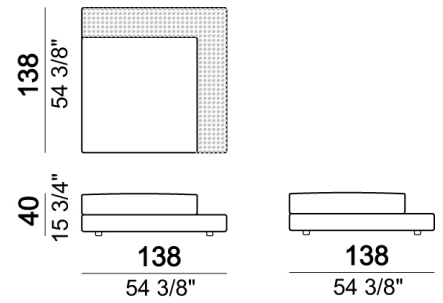

Pouf

Bookshelf

Composition "L" (left corner unit 250 cm with left plat + pouf with corner plat + central unit 110 cm + central unit 154 cm with back plat).

Sofa with back plat - depth 138 cm.

Central unit

Sofa

Bookshelf

Central unit

Unit with right or left arm and plat

Sofa

Right or left corner unit with back plat - depth 138 cm.

Right or left unit

Relax unit type B 138 cm with right or left plat

Pouf with corner plat

Sofa

Pouf

Composition "D" (Relax unit type B 138 cm with left plat + right unit 222 cm).

Central unit with back plat - depth 138 cm.

Composition "N" (left unit 222 cm with back plat - depth 138 cm + pouf with side plat + Relax unit type D 138 cm with right full arm and back plat).

Relax unit type C 138 cm with right or left full arm and right or left plat.

Bookshelf

Square corner

Tray

Right or left corner unit

Sofa with back plat - depth 138 cm.

Composition "A" (Relax unit type B 110 cm with right plat + left unit 202 cm).