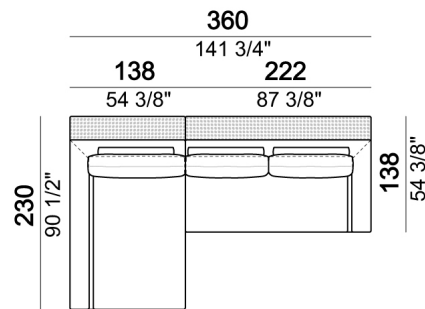

Pouf with corner plat

Sofa

Pouf

Composition "D" (Relax unit type B 138 cm with left plat + right unit 222 cm).

Central unit with back plat - depth 138 cm.

Composition "N" (left unit 222 cm with back plat - depth 138 cm + pouf with side plat + Relax unit type D 138 cm with right full arm and back plat).

Relax unit type C 138 cm with right or left full arm and right or left plat.

Bookshelf

Square corner

Tray

Right or left corner unit

Sofa with back plat - depth 138 cm.

Composition "A" (Relax unit type B 110 cm with right plat + left unit 202 cm).

Composition "B" (Relax unit type A 110 cm with right full arm + left unit 202 cm).

Composition "E" (Relax unit type D 138 cm with left full arm and back plat + right unit 222 cm with back plat - depth 138 cm).

Pouf with side plat

Central unit with back plat - depth 138 cm.

Composition "C" (Relax unit type C 138 cm with left full arm and plat + right unit 222 cm).

Relax unit type B 110 cm with right or left plat