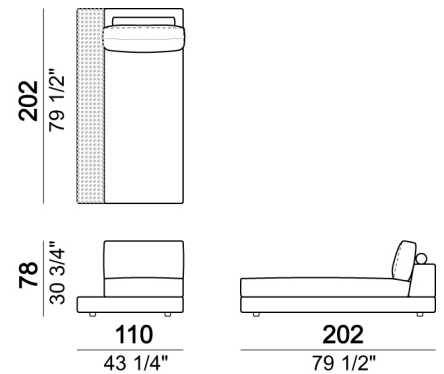

Composition "B" (Relax unit type A 110 cm with right full arm + left unit 202 cm).

Composition "E" (Relax unit type D 138 cm with left full arm and back plat + right unit 222 cm with back plat - depth 138 cm).

Pouf with side plat

Central unit with back plat - depth 138 cm.

Composition "C" (Relax unit type C 138 cm with left full arm and plat + right unit 222 cm).

Relax unit type B 110 cm with right or left plat

Relax unit type D 138 cm with right or left full arm and back plat.

Composition "I" (Right unit 222 cm with back plat - depth 138 cm + left unit 222 cm with back plat - depth 138 cm + pouf with corner plat).

Unit with right or left arm and plat

Composition "G" (Right corner sofa with back plat - depth 138 cm + right unit 202 cm).

Right or left corner unit with plat

Tray

Composition "M" (right unit 222 cm with back plat - depth 138 cm + pouf with side plat + central unit 154 cm + Relax unit type B 138 cm with left plat).