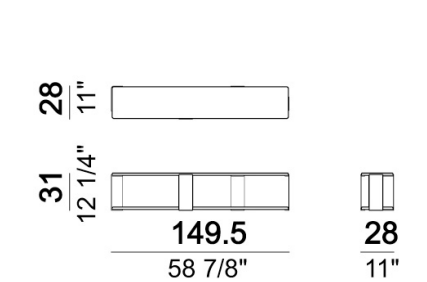

Pouf

Bookshelf

Composition "L" (left corner unit 250 cm with left plat + pouf with corner plat + central unit 110 cm + central unit 154 cm with back plat).

Sofa with back plat - depth 138 cm.

Central unit

Sofa

Bookshelf

Central unit

Unit with right or left arm and plat

Sofa

Right or left corner unit with back plat - depth 138 cm.

Right or left unit

Relax unit type B 138 cm with right or left plat

Pouf with corner plat

Sofa

Pouf

Composition "D" (Relax unit type B 138 cm with left plat + right unit 222 cm).

Central unit with back plat - depth 138 cm.

Composition "N" (left unit 222 cm with back plat - depth 138 cm + pouf with side plat + Relax unit type D 138 cm with right full arm and back plat).

Relax unit type C 138 cm with right or left full arm and right or left plat.

Bookshelf

Square corner

Tray

Right or left corner unit

Sofa with back plat - depth 138 cm.

Composition "A" (Relax unit type B 110 cm with right plat + left unit 202 cm).