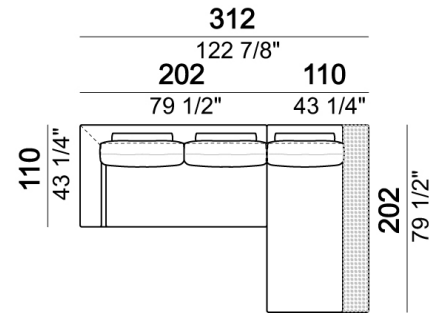

Pouf with corner plat

Sofa

Pouf

Composition "D" (Relax unit type B 138 cm with left plat + right unit 222 cm).

Central unit with back plat - depth 138 cm.

Composition "N" (left unit 222 cm with back plat - depth 138 cm + pouf with side plat + Relax unit type D 138 cm with right full arm and back plat).

Relax unit type C 138 cm with right or left full arm and right or left plat.

Bookshelf

Square corner

Tray

Right or left corner unit

Sofa with back plat - depth 138 cm.

Composition "A" (Relax unit type B 110 cm with right plat + left unit 202 cm).

Composition "B" (Relax unit type A 110 cm with right full arm + left unit 202 cm).

Composition "E" (Relax unit type D 138 cm with left full arm and back plat + right unit 222 cm with back plat - depth 138 cm).

Pouf with side plat

Central unit with back plat - depth 138 cm.

Composition "C" (Relax unit type C 138 cm with left full arm and plat + right unit 222 cm).

Relax unit type B 110 cm with right or left plat