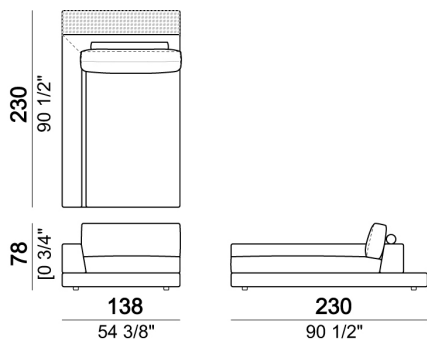

Composition "B" (Relax unit type A 110 cm with right full arm + left unit 202 cm).

Composition "E" (Relax unit type D 138 cm with left full arm and back plat + right unit 222 cm with back plat - depth 138 cm).

Pouf with side plat

Central unit with back plat - depth 138 cm.

Composition "C" (Relax unit type C 138 cm with left full arm and plat + right unit 222 cm).

Relax unit type B 110 cm with right or left plat

Relax unit type D 138 cm with right or left full arm and back plat.

Composition "I" (Right unit 222 cm with back plat - depth 138 cm + left unit 222 cm with back plat - depth 138 cm + pouf with corner plat).

Unit with right or left arm and plat

Composition "G" (Right corner sofa with back plat - depth 138 cm + right unit 202 cm).

Right or left corner unit with plat

Tray

Composition "M" (right unit 222 cm with back plat - depth 138 cm + pouf with side plat + central unit 154 cm + Relax unit type B 138 cm with left plat).