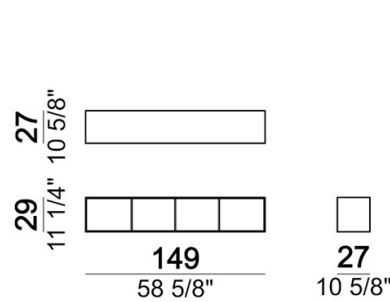

SEAT HEIGHT: 40 cm – 44 cm with feet h.8 cm.

ARM HEIGHT: 54 cm.

FEET: plastic h.4 cm. The height of the foot can be made 8 cm on request, without extra charge.

ACCESSORIES: bookshelves and trays in marble or in smoked glass.

Metal parts of the marble bookshelves: micaceous brown, oxy grey or black nickel.

Right or left unit

Tray

Right or left corner unit

Relax unit type A 110 cm with right or left full arm

Sofa with back plat - depth 138 cm.

Pouf

Right or left unit

Right or left unit

Right or left corner sofa with back plat - depth 138 cm.

Sofa

Bookshelf

Relax unit type A 138 cm with right or left full arm

Composition "H" (left unit 222 cm with back plat - depth 138 cm + right unit 222 cm + pouf with side plat).

Pouf

Bookshelf

Composition "L" (left corner unit 250 cm with left plat + pouf with corner plat + central unit 110 cm + central unit 154 cm with back plat).

Sofa with back plat - depth 138 cm.

Central unit