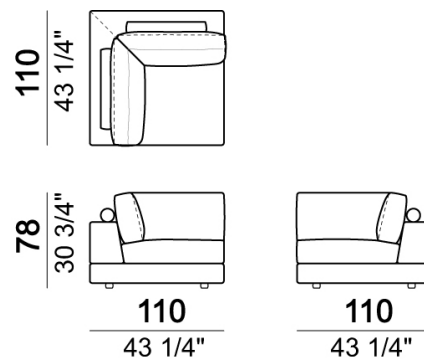

Pouf

Bookshelf

Composition "L" (left corner unit 250 cm with left plat + pouf with corner plat + central unit 110 cm + central unit 154 cm with back plat).

Sofa with back plat - depth 138 cm.

Central unit

Sofa

Bookshelf

Central unit

Unit with right or left arm and plat

Sofa

Right or left corner unit with back plat - depth 138 cm.

Right or left unit

Relax unit type B 138 cm with right or left plat

Pouf with corner plat

Sofa

Pouf

Composition "D" (Relax unit type B 138 cm with left plat + right unit 222 cm).

Central unit with back plat - depth 138 cm.

Composition "N" (left unit 222 cm with back plat - depth 138 cm + pouf with side plat + Relax unit type D 138 cm with right full arm and back plat).

Relax unit type C 138 cm with right or left full arm and right or left plat.

Bookshelf

Square corner

Tray

Right or left corner unit

Sofa with back plat - depth 138 cm.

Composition "A" (Relax unit type B 110 cm with right plat + left unit 202 cm).