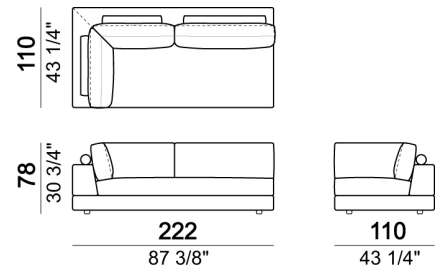

SEAT HEIGHT: 40 cm – 44 cm with feet h.8 cm.

ARM HEIGHT: 54 cm.

FEET: plastic h.4 cm. The height of the foot can be made 8 cm on request, without extra charge.

ACCESSORIES: bookshelves and trays in marble or in smoked glass.

Metal parts of the marble bookshelves: micaceous brown, oxy grey or black nickel.

Right or left unit

Tray

Right or left corner unit

Relax unit type A 110 cm with right or left full arm

Sofa with back plat - depth 138 cm.

Pouf

Right or left unit

Right or left unit

Right or left corner sofa with back plat - depth 138 cm.

Sofa

Bookshelf

Relax unit type A 138 cm with right or left full arm

Composition "H" (left unit 222 cm with back plat - depth 138 cm + right unit 222 cm + pouf with side plat).

Pouf

Bookshelf

Composition "L" (left corner unit 250 cm with left plat + pouf with corner plat + central unit 110 cm + central unit 154 cm with back plat).

Sofa with back plat - depth 138 cm.

Central unit