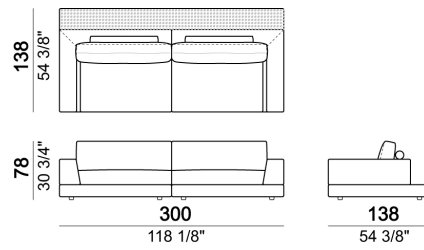

SEAT HEIGHT: 40 cm – 44 cm with feet h.8 cm.

ARM HEIGHT: 54 cm.

FEET: plastic h.4 cm. The height of the foot can be made 8 cm on request, without extra charge.

ACCESSORIES: bookshelves and trays in marble or in smoked glass.

Metal parts of the marble bookshelves: micaceous brown, oxy grey or black nickel.

Right or left unit

Tray

Right or left corner unit

Relax unit type A 110 cm with right or left full arm

Sofa with back plat - depth 138 cm.

Pouf

Right or left unit

Right or left unit

Right or left corner sofa with back plat - depth 138 cm.

Sofa

Bookshelf

Relax unit type A 138 cm with right or left full arm

Composition "H" (left unit 222 cm with back plat - depth 138 cm + right unit 222 cm + pouf with side plat).

Pouf

Bookshelf

Composition "L" (left corner unit 250 cm with left plat + pouf with corner plat + central unit 110 cm + central unit 154 cm with back plat).

Sofa with back plat - depth 138 cm.

Central unit