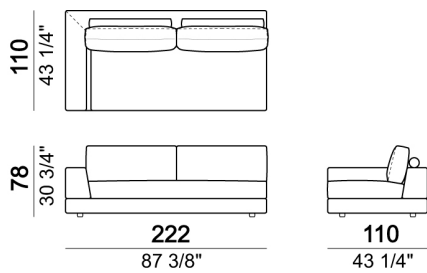

SEAT HEIGHT: 40 cm – 44 cm with feet h.8 cm.

ARM HEIGHT: 54 cm.

FEET: plastic h.4 cm. The height of the foot can be made 8 cm on request, without extra charge.

ACCESSORIES: bookshelves and trays in marble or in smoked glass.

Metal parts of the marble bookshelves: micaceous brown, oxy grey or black nickel.

Right or left unit

Tray

Right or left corner unit

Relax unit type A 110 cm with right or left full arm

Sofa with back plat - depth 138 cm.

Pouf

Right or left unit

Right or left unit

Right or left corner sofa with back plat - depth 138 cm.

Sofa

Bookshelf

Relax unit type A 138 cm with right or left full arm

Composition "H" (left unit 222 cm with back plat - depth 138 cm + right unit 222 cm + pouf with side plat).

Pouf

Bookshelf

Composition "L" (left corner unit 250 cm with left plat + pouf with corner plat + central unit 110 cm + central unit 154 cm with back plat).

Sofa with back plat - depth 138 cm.

Central unit