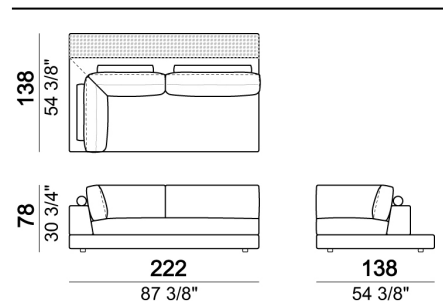

Pouf

Bookshelf

Composition "L" (left corner unit 250 cm with left plat + pouf with corner plat + central unit 110 cm + central unit 154 cm with back plat).

Sofa with back plat - depth 138 cm.

Central unit

Sofa

Bookshelf

Central unit

Unit with right or left arm and plat

Sofa

Right or left corner unit with back plat - depth 138 cm.

Right or left unit

Relax unit type B 138 cm with right or left plat

Pouf with corner plat

Sofa

Pouf

Composition "D" (Relax unit type B 138 cm with left plat + right unit 222 cm).

Central unit with back plat - depth 138 cm.

Composition "N" (left unit 222 cm with back plat - depth 138 cm + pouf with side plat + Relax unit type D 138 cm with right full arm and back plat).

Relax unit type C 138 cm with right or left full arm and right or left plat.

Bookshelf

Square corner

Tray

Right or left corner unit

Sofa with back plat - depth 138 cm.

Composition "A" (Relax unit type B 110 cm with right plat + left unit 202 cm).