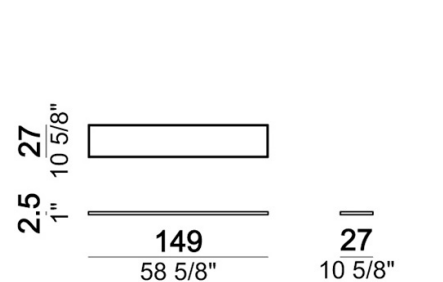

Pouf with corner plat

Sofa

Pouf

Composition "D" (Relax unit type B 138 cm with left plat + right unit 222 cm).

Central unit with back plat - depth 138 cm.

Composition "N" (left unit 222 cm with back plat - depth 138 cm + pouf with side plat + Relax unit type D 138 cm with right full arm and back plat).

Relax unit type C 138 cm with right or left full arm and right or left plat.

Bookshelf

Square corner

Tray

Right or left corner unit

Sofa with back plat - depth 138 cm.

Composition "A" (Relax unit type B 110 cm with right plat + left unit 202 cm).

Composition "B" (Relax unit type A 110 cm with right full arm + left unit 202 cm).

Composition "E" (Relax unit type D 138 cm with left full arm and back plat + right unit 222 cm with back plat - depth 138 cm).