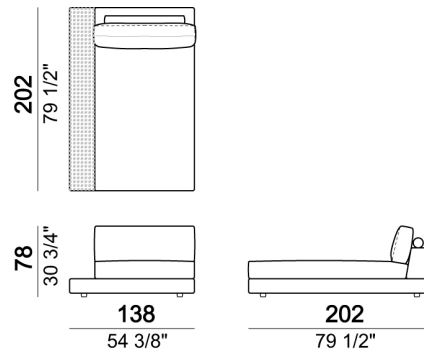

Pouf

Bookshelf

Composition "L" (left corner unit 250 cm with left plat + pouf with corner plat + central unit 110 cm + central unit 154 cm with back plat).

Sofa with back plat - depth 138 cm.

Central unit

Sofa

Bookshelf

Central unit

Unit with right or left arm and plat

Sofa

Right or left corner unit with back plat - depth 138 cm.

Right or left unit

Relax unit type B 138 cm with right or left plat

Pouf with corner plat

Sofa

Pouf

Composition "D" (Relax unit type B 138 cm with left plat + right unit 222 cm).

Central unit with back plat - depth 138 cm.

Composition "N" (left unit 222 cm with back plat - depth 138 cm + pouf with side plat + Relax unit type D 138 cm with right full arm and back plat).

Relax unit type C 138 cm with right or left full arm and right or left plat.

Bookshelf

Square corner

Tray

Right or left corner unit

Sofa with back plat - depth 138 cm.

Composition "A" (Relax unit type B 110 cm with right plat + left unit 202 cm).