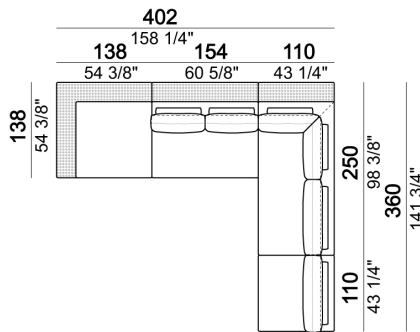

SEAT HEIGHT: 40 cm – 44 cm with feet h.8 cm.

ARM HEIGHT: 54 cm.

FEET: plastic h.4 cm. The height of the foot can be made 8 cm on request, without extra charge.

ACCESSORIES: bookshelves and trays in marble or in smoked glass.

Pouf

Right or left unit

Right or left unit

Right or left corner sofa with back plat - depth 138 cm.

Sofa

Bookshelf

Relax unit type A 138 cm with right or left full arm

Composition "H" (left unit 222 cm with back plat - depth 138 cm + right unit 222 cm + pouf with side plat).

Pouf

Bookshelf

Composition "L" (left corner unit 250 cm with left plat + pouf with corner plat + central unit 110 cm + central unit 154 cm with back plat).

Sofa with back plat - depth 138 cm.

Central unit

Pouf with corner plat

Sofa

Pouf

Composition "D" (Relax unit type B 138 cm with left plat + right unit 222 cm).

Central unit with back plat - depth 138 cm.

Composition "N" (left unit 222 cm with back plat - depth 138 cm + pouf with side plat + Relax unit type D 138 cm with right full arm and back plat).