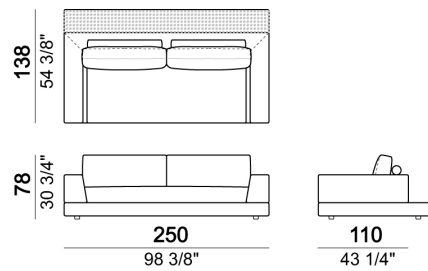

Pouf

Right or left unit

Right or left unit

Right or left corner sofa with back plat - depth 138 cm.

Sofa

Bookshelf

Relax unit type A 138 cm with right or left full arm

Composition "H" (left unit 222 cm with back plat - depth 138 cm + right unit 222 cm + pouf with side plat).

Pouf

Bookshelf

Composition "L" (left corner unit 250 cm with left plat + pouf with corner plat + central unit 110 cm + central unit 154 cm with back plat).

Sofa with back plat - depth 138 cm.

Central unit

Sofa

Bookshelf

Central unit

Unit with right or left arm and plat

Sofa

Right or left corner unit with back plat - depth 138 cm.

Right or left unit

Relax unit type B 138 cm with right or left plat

Pouf with corner plat

Sofa

Pouf

Composition "D" (Relax unit type B 138 cm with left plat + right unit 222 cm).

Central unit with back plat - depth 138 cm.

Composition "N" (left unit 222 cm with back plat - depth 138 cm + pouf with side plat + Relax unit type D 138 cm with right full arm and back plat).