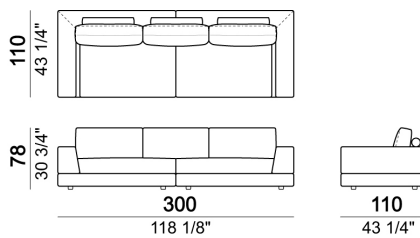

Pouf

Right or left unit

Right or left unit

Right or left corner sofa with back plat - depth 138 cm.

Sofa

Bookshelf

Relax unit type A 138 cm with right or left full arm

Composition "H" (left unit 222 cm with back plat - depth 138 cm + right unit 222 cm + pouf with side plat).

Pouf

Bookshelf

Composition "L" (left corner unit 250 cm with left plat + pouf with corner plat + central unit 110 cm + central unit 154 cm with back plat).

Sofa with back plat - depth 138 cm.

Central unit

Sofa

Bookshelf

Central unit

Unit with right or left arm and plat

Sofa

Right or left corner unit with back plat - depth 138 cm.

Right or left unit

Relax unit type B 138 cm with right or left plat

Pouf with corner plat

Sofa

Pouf

Composition "D" (Relax unit type B 138 cm with left plat + right unit 222 cm).

Central unit with back plat - depth 138 cm.

Composition "N" (left unit 222 cm with back plat - depth 138 cm + pouf with side plat + Relax unit type D 138 cm with right full arm and back plat).