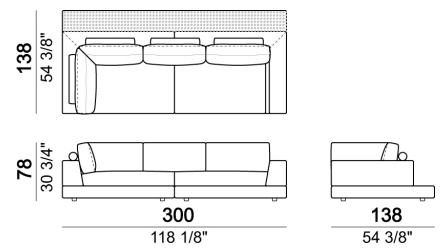

SEAT HEIGHT: 40 cm – 44 cm with feet h.8 cm.

ARM HEIGHT: 54 cm.

FEET: plastic h.4 cm. The height of the foot can be made 8 cm on request, without extra charge.

ACCESSORIES: bookshelves and trays in marble or in smoked glass.

Metal parts of the marble bookshelves: micaceous brown, oxy grey or black nickel.

Right or left unit

Tray

Right or left corner unit

Relax unit type A 110 cm with right or left full arm

Sofa with back plat - depth 138 cm.

Pouf

Right or left unit

Right or left unit

Right or left corner sofa with back plat - depth 138 cm.

Sofa

Bookshelf

Relax unit type A 138 cm with right or left full arm

Composition "H" (left unit 222 cm with back plat - depth 138 cm + right unit 222 cm + pouf with side plat).

Pouf

Bookshelf

Composition "L" (left corner unit 250 cm with left plat + pouf with corner plat + central unit 110 cm + central unit 154 cm with back plat).

Sofa with back plat - depth 138 cm.

Central unit