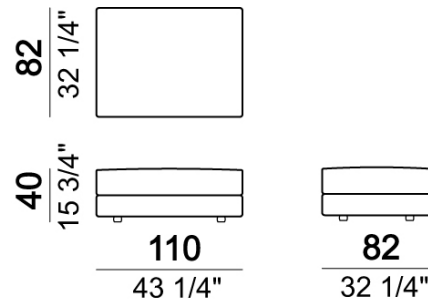

SEAT HEIGHT: 40 cm – 44 cm with feet h.8 cm.

ARM HEIGHT: 54 cm.

FEET: plastic h.4 cm. The height of the foot can be made 8 cm on request, without extra charge.

ACCESSORIES: bookshelves and trays in marble or in smoked glass.

Metal parts of the marble bookshelves: micaceous brown, oxy grey or black nickel.

Right or left unit

Tray

Right or left corner unit

Relax unit type A 110 cm with right or left full arm

Sofa with back plat - depth 138 cm.

Pouf

Right or left unit

Right or left unit

Right or left corner sofa with back plat - depth 138 cm.

Sofa

Bookshelf

Relax unit type A 138 cm with right or left full arm

Composition "H" (left unit 222 cm with back plat - depth 138 cm + right unit 222 cm + pouf with side plat).

Pouf

Bookshelf

Composition "L" (left corner unit 250 cm with left plat + pouf with corner plat + central unit 110 cm + central unit 154 cm with back plat).

Sofa with back plat - depth 138 cm.

Central unit