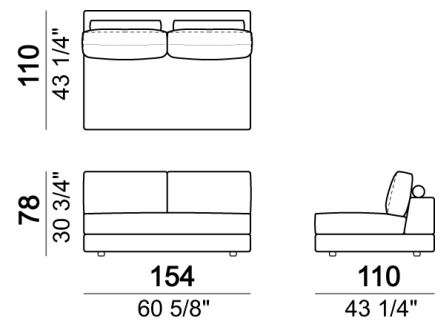

SEAT HEIGHT: 40 cm – 44 cm with feet h.8 cm.

ARM HEIGHT: 54 cm.

FEET: plastic h.4 cm. The height of the foot can be made 8 cm on request, without extra charge.

ACCESSORIES: bookshelves and trays in marble or in smoked glass.

Pouf

Right or left unit

Right or left unit

Right or left corner sofa with back plat - depth 138 cm.

Sofa

Bookshelf

Relax unit type A 138 cm with right or left full arm

Composition "H" (left unit 222 cm with back plat - depth 138 cm + right unit 222 cm + pouf with side plat).

Pouf

Bookshelf

Composition "L" (left corner unit 250 cm with left plat + pouf with corner plat + central unit 110 cm + central unit 154 cm with back plat).

Sofa with back plat - depth 138 cm.

Central unit

Sofa

Bookshelf

Central unit

Unit with right or left arm and plat

Sofa

Right or left corner unit with back plat - depth 138 cm.

Right or left unit

Relax unit type B 138 cm with right or left plat