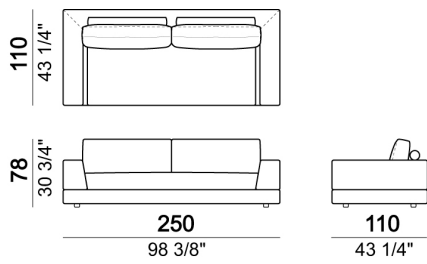

Pouf

Right or left unit

Right or left unit

Right or left corner sofa with back plat - depth 138 cm.

Sofa

Bookshelf

Relax unit type A 138 cm with right or left full arm

Composition "H" (left unit 222 cm with back plat - depth 138 cm + right unit 222 cm + pouf with side plat).

Pouf

Bookshelf

Composition "L" (left corner unit 250 cm with left plat + pouf with corner plat + central unit 110 cm + central unit 154 cm with back plat).

Sofa with back plat - depth 138 cm.

Central unit

Sofa

Bookshelf

Central unit

Unit with right or left arm and plat

Sofa

Right or left corner unit with back plat - depth 138 cm.

Right or left unit

Relax unit type B 138 cm with right or left plat

Pouf with corner plat

Sofa

Pouf

Composition "D" (Relax unit type B 138 cm with left plat + right unit 222 cm).

Central unit with back plat - depth 138 cm.

Composition "N" (left unit 222 cm with back plat - depth 138 cm + pouf with side plat + Relax unit type D 138 cm with right full arm and back plat).