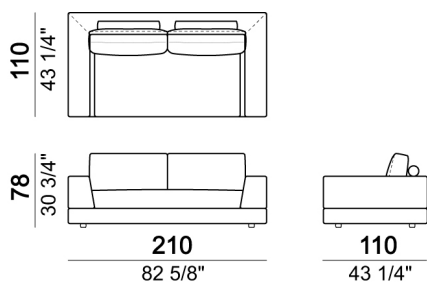

SEAT HEIGHT: 40 cm – 44 cm with feet h.8 cm.

ARM HEIGHT: 54 cm.

FEET: plastic h.4 cm. The height of the foot can be made 8 cm on request, without extra charge.

ACCESSORIES: bookshelves and trays in marble or in smoked glass.

Metal parts of the marble bookshelves: micaceous brown, oxy grey or black nickel.

Right or left unit

Tray

Right or left corner unit

Relax unit type A 110 cm with right or left full arm

Sofa with back plat - depth 138 cm.

Pouf

Right or left unit

Right or left unit

Right or left corner sofa with back plat - depth 138 cm.

Sofa

Bookshelf

Relax unit type A 138 cm with right or left full arm

Composition "H" (left unit 222 cm with back plat - depth 138 cm + right unit 222 cm + pouf with side plat).

Pouf

Bookshelf

Composition "L" (left corner unit 250 cm with left plat + pouf with corner plat + central unit 110 cm + central unit 154 cm with back plat).

Sofa with back plat - depth 138 cm.

Central unit