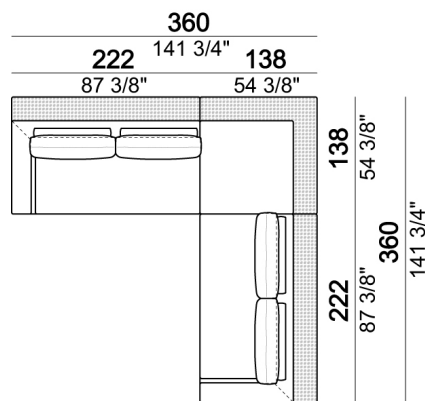

Relax unit type C 138 cm with right or left full arm and right or left plat.

Bookshelf

Square corner

Tray

Right or left corner unit

Sofa with back plat - depth 138 cm.

Composition "A" (Relax unit type B 110 cm with right plat + left unit 202 cm).

Pouf with side plat

Central unit with back plat - depth 138 cm.

Composition "C" (Relax unit type C 138 cm with left full arm and plat + right unit 222 cm).

Relax unit type B 110 cm with right or left plat

Relax unit type D 138 cm with right or left full arm and back plat.

Composition "I" (Right unit 222 cm with back plat - depth 138 cm + left unit 222 cm with back plat - depth 138 cm + pouf with corner plat).

Unit with right or left arm and plat

Composition "G" (Right corner sofa with back plat - depth 138 cm + right unit 202 cm).

Right or left corner unit with plat

Tray

Composition "M" (right unit 222 cm with back plat - depth 138 cm + pouf with side plat + central unit 154 cm + Relax unit type B 138 cm with left plat).