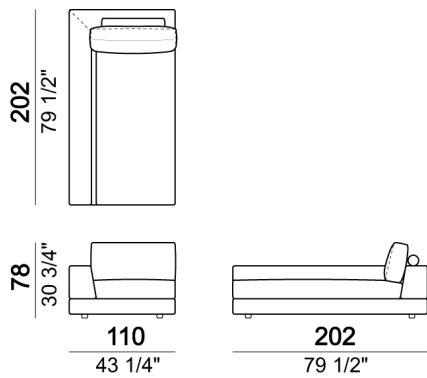

SEAT HEIGHT: 40 cm – 44 cm with feet h.8 cm.

ARM HEIGHT: 54 cm.

FEET: plastic h.4 cm. The height of the foot can be made 8 cm on request, without extra charge.

ACCESSORIES: bookshelves and trays in marble or in smoked glass.

Metal parts of the marble bookshelves: micaceous brown, oxy grey or black nickel.

Right or left unit

Tray

Right or left corner unit

Relax unit type A 110 cm with right or left full arm

Sofa with back plat - depth 138 cm.

Pouf

Right or left unit

Right or left unit

Right or left corner sofa with back plat - depth 138 cm.

Sofa

Bookshelf

Relax unit type A 138 cm with right or left full arm

Composition "H" (left unit 222 cm with back plat - depth 138 cm + right unit 222 cm + pouf with side plat).

Pouf

Bookshelf

Composition "L" (left corner unit 250 cm with left plat + pouf with corner plat + central unit 110 cm + central unit 154 cm with back plat).

Sofa with back plat - depth 138 cm.

Central unit