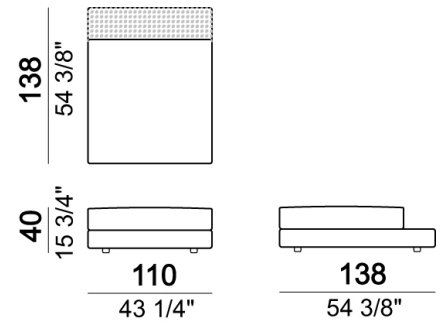

Pouf with side plat