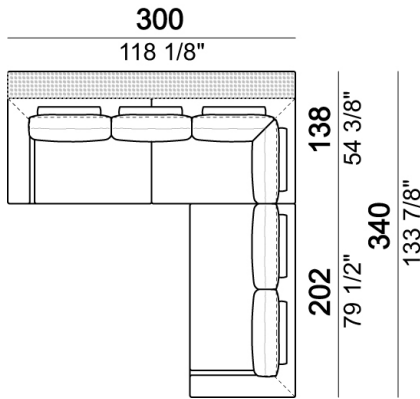

Pouf with side plat

Central unit with back plat - depth 138 cm.

Composition "C" (Relax unit type C 138 cm with left full arm and plat + right unit 222 cm).

Relax unit type B 110 cm with right or left plat

Relax unit type D 138 cm with right or left full arm and back plat.

Composition "I" (Right unit 222 cm with back plat - depth 138 cm + left unit 222 cm with back plat - depth 138 cm + pouf with corner plat).

Unit with right or left arm and plat

Composition "G" (Right corner sofa with back plat - depth 138 cm + right unit 202 cm).

Right or left corner unit with plat

Tray

Composition "M" (right unit 222 cm with back plat - depth 138 cm + pouf with side plat + central unit 154 cm + Relax unit type B 138 cm with left plat).

Relax unit type C 166 cm with right or left full arm and plat

Tray

Sofa

Right or left unit with back plat - depth 138 cm.

Right or left corner sofa with back plat - depth 138 cm.