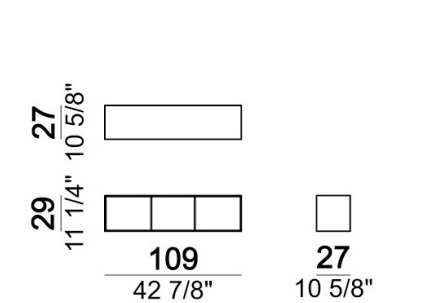

Pouf

Right or left unit

Right or left unit

Right or left corner sofa with back plat - depth 138 cm.

Sofa

Bookshelf

Relax unit type A 138 cm with right or left full arm

Composition "H" (left unit 222 cm with back plat - depth 138 cm + right unit 222 cm + pouf with side plat).

Pouf

Bookshelf

Composition "L" (left corner unit 250 cm with left plat + pouf with corner plat + central unit 110 cm + central unit 154 cm with back plat).

Sofa with back plat - depth 138 cm.

Central unit

Sofa

Bookshelf

Central unit

Unit with right or left arm and plat

Sofa

Right or left corner unit with back plat - depth 138 cm.

Right or left unit

Relax unit type B 138 cm with right or left plat

Pouf with corner plat

Sofa

Pouf

Composition "D" (Relax unit type B 138 cm with left plat + right unit 222 cm).

Central unit with back plat - depth 138 cm.

Composition "N" (left unit 222 cm with back plat - depth 138 cm + pouf with side plat + Relax unit type D 138 cm with right full arm and back plat).