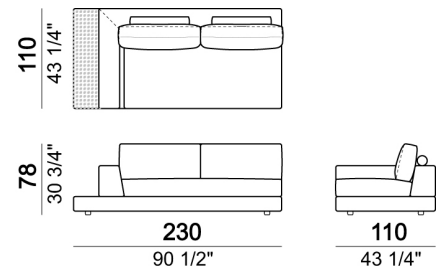

Relax unit type C 138 cm with right or left full arm and right or left plat.

Bookshelf

Square corner

Tray

Right or left corner unit

Sofa with back plat - depth 138 cm.

Composition "A" (Relax unit type B 110 cm with right plat + left unit 202 cm).

Pouf with side plat

Central unit with back plat - depth 138 cm.

Composition "C" (Relax unit type C 138 cm with left full arm and plat + right unit 222 cm).

Relax unit type B 110 cm with right or left plat

Relax unit type D 138 cm with right or left full arm and back plat.

Composition "I" (Right unit 222 cm with back plat - depth 138 cm + left unit 222 cm with back plat - depth 138 cm + pouf with corner plat).

Unit with right or left arm and plat

Composition "G" (Right corner sofa with back plat - depth 138 cm + right unit 202 cm).

Right or left corner unit with plat

Tray

Composition "M" (right unit 222 cm with back plat - depth 138 cm + pouf with side plat + central unit 154 cm + Relax unit type B 138 cm with left plat).