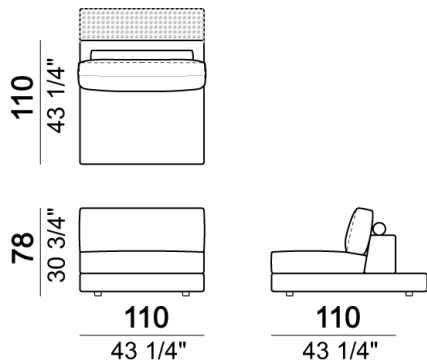

Pouf with corner plat

Sofa

Pouf

Composition "D" (Relax unit type B 138 cm with left plat + right unit 222 cm).

Central unit with back plat - depth 138 cm.

Composition "N" (left unit 222 cm with back plat - depth 138 cm + pouf with side plat + Relax unit type D 138 cm with right full arm and back plat).

Relax unit type C 138 cm with right or left full arm and right or left plat.

Bookshelf

Square corner

Tray

Right or left corner unit

Sofa with back plat - depth 138 cm.

Composition "A" (Relax unit type B 110 cm with right plat + left unit 202 cm).

Composition "B" (Relax unit type A 110 cm with right full arm + left unit 202 cm).

Composition "E" (Relax unit type D 138 cm with left full arm and back plat + right unit 222 cm with back plat - depth 138 cm).

Pouf with side plat

Central unit with back plat - depth 138 cm.

Composition "C" (Relax unit type C 138 cm with left full arm and plat + right unit 222 cm).

Relax unit type B 110 cm with right or left plat