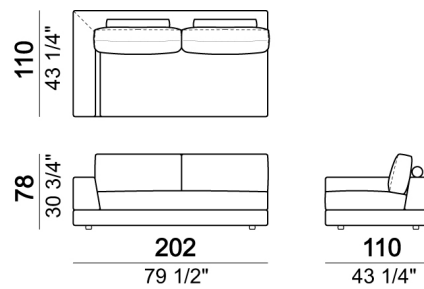

SEAT HEIGHT: 40 cm – 44 cm with feet h.8 cm.

ARM HEIGHT: 54 cm.

FEET: plastic h.4 cm. The height of the foot can be made 8 cm on request, without extra charge.

ACCESSORIES: bookshelves and trays in marble or in smoked glass.

Metal parts of the marble bookshelves: micaceous brown, oxy grey or black nickel.

Right or left unit

Tray

Right or left corner unit

Relax unit type A 110 cm with right or left full arm

Sofa with back plat - depth 138 cm.

Pouf

Right or left unit

Right or left unit

Right or left corner sofa with back plat - depth 138 cm.

Sofa

Bookshelf

Relax unit type A 138 cm with right or left full arm

Composition "H" (left unit 222 cm with back plat - depth 138 cm + right unit 222 cm + pouf with side plat).

Pouf

Bookshelf

Composition "L" (left corner unit 250 cm with left plat + pouf with corner plat + central unit 110 cm + central unit 154 cm with back plat).

Sofa with back plat - depth 138 cm.

Central unit