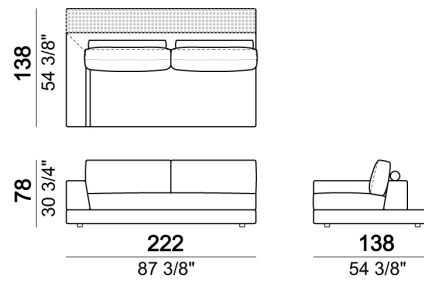

Pouf

Bookshelf

Composition "L" (left corner unit 250 cm with left plat + pouf with corner plat + central unit 110 cm + central unit 154 cm with back plat).

Sofa with back plat - depth 138 cm.

Central unit

Relax unit type D 138 cm with right or left full arm and back plat.

Composition "I" (Right unit 222 cm with back plat - depth 138 cm + left unit 222 cm with back plat - depth 138 cm + pouf with corner plat).

Unit with right or left arm and plat

Composition "G" (Right corner sofa with back plat - depth 138 cm + right unit 202 cm).

Right or left corner unit with plat

Tray

Composition "M" (right unit 222 cm with back plat - depth 138 cm + pouf with side plat + central unit 154 cm + Relax unit type B 138 cm with left plat).

Relax unit type C 166 cm with right or left full arm and plat

Tray

Sofa

Right or left unit with back plat - depth 138 cm.

Right or left corner sofa with back plat - depth 138 cm.