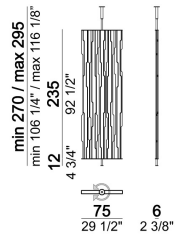

ARKETIPO / INDOOR

COMPLEMENT IN-DEPENDENT

designed by Gino Carollo 2018

STRUCTURE: MDF veneered Canaletto walnut on both sides, or one side MDF veneered Canaletto walnut and other side glass/mirror "Stopsol" (renowned for its extraordinary aesthetic look).

METAL PARTS: finishes: oxy grey or titanium.

Fixing to the ceiling with the supplied screws.

Room divider

Room divider

Room divider