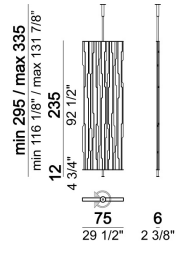

ARKETIPO / INDOOR

COMPLEMENT IN-DEPENDENT

designed by Gino Carollo 2018

STRUCTURE: MDF veneered Canaletto walnut on both sides, or one side MDF veneered Canaletto walnut and other side glass/mirror "Stopsol" (renowned for its extraordinary aesthetic look).

METAL PARTS: finishes: oxy grey or titanium.

Fixing to the ceiling with the supplied screws.

Room divider

Room divider

Room divider