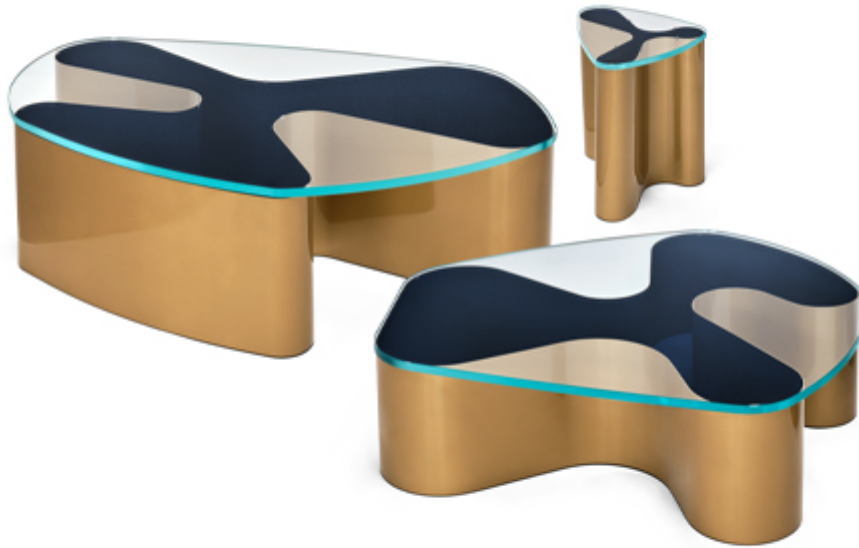

ARKETIPO / INDOOR

COFFEE TABLE MOUSTACHE

TOP: extra-clear glass, thickness 19 mm

BASE: varnished metal, colour combinations: Gloss Gold (outer side) and Lapis blue (inner side); Gloss Black (outer side) and Ruby Red (inner side)

Small table

Small table

Small table