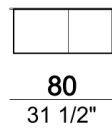

ARKETIPO / INDOOR

COFFEE TABLE MOUSTACHE

TOP: extra-clear glass, thickness 19 mm

BASE: varnished metal, colour combinations: Gloss Gold (outer side) and Lapis blue (inner side); Gloss Black (outer side) and Ruby Red (inner side)

Small table

Small table

Small table