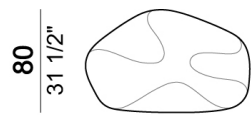

ARKETIPO / INDOOR

COFFEE TABLE MOUSTACHE

TOP: extra-clear glass, thickness 19 mm

BASE: varnished metal, colour combinations: Gloss Gold (outer side) and Lapis blue (inner side); Gloss Black (outer side) and Ruby Red (inner side)

Small table

Small table

Small table