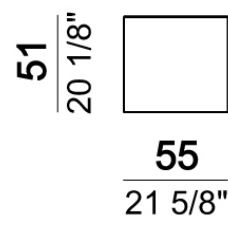

ARKETIPO / INDOOR

COFFEE TABLE MOUSTACHE

TOP: extra-clear glass, thickness 19 mm

BASE: varnished metal, colour combinations: Gloss Gold (outer side) and Lapis blue (inner side); Gloss Black (outer side) and Ruby Red (inner side)

Small table

Small table

Small table