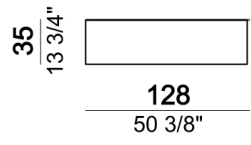

ARKETIPO / INDOOR

COFFEE TABLE MOUSTACHE

TOP: extra-clear glass, thickness 19 mm

BASE: varnished metal, colour combinations: Gloss Gold (outer side) and Lapis blue (inner side); Gloss Black (outer side) and Ruby Red (inner side)

Small table

Small table

Small table