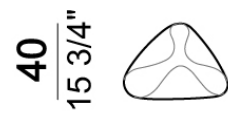

ARKETIPO / INDOOR

COFFEE TABLE MOUSTACHE

TOP: extra-clear glass, thickness 19 mm

BASE: varnished metal, colour combinations: Gloss Gold (outer side) and Lapis blue (inner side); Gloss Black (outer side) and Ruby Red (inner side)

Small table

Small table

Small table