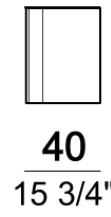

ARKETIPO / INDOOR

COFFEE TABLE MOUSTACHE

TOP: extra-clear glass, thickness 19 mm

BASE: varnished metal, colour combinations: Gloss Gold (outer side) and Lapis blue (inner side); Gloss Black (outer side) and Ruby Red (inner side)

Small table

Small table

Small table