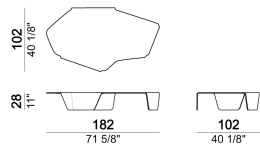

# COFFEE TABLE CHIMERA

*designed by Dainelli Studio 2020*

**TOP AND STRUCTURE:** curved and hammered smoked glass or "Pacific Blue" glass, thickness 12 mm.

Coffee Table

5702502

Coffee Table

5702501

Set of 2 coffee tables