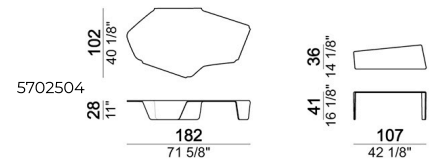

Set of 2 coffee tables

5702504