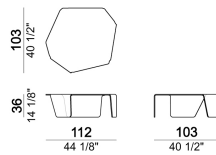

# COFFEE TABLE CHIMERA

*designed by Dainelli Studio 2020*

**TOP AND STRUCTURE:** curved and hammered smoked glass or "Pacific Blue" glass, thickness 12 mm.

Coffee Table

5702502

Coffee Table

5702501

Set of 2 coffee tables