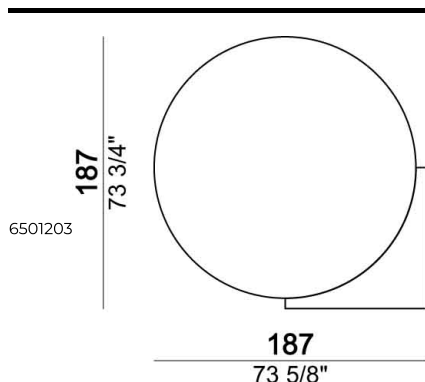

mirrored transparent glass with bronze glass detail