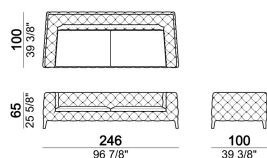

SPRINGING: elastic belts.

SEAT HEIGHT: 40 cm

ARM/BACKREST HEIGHT: 65 cm

FEET: beech wood covered with leather or velvet; underfoot in aluminum; h. 14 cm.

ATTENTION: only the seat cover is removable. The sofa is available in velvet (our collections "Vellù" and "Vellù pl" or velvet supplied by the client) or in the following leathers:

- "First"
- "A"
- "B"
- "Leonardo"
- C.O.L. max thickness 1,3 mm.

Sofa

018504

Chaise-longue with right or left short arm

018534

Sofa

018506

Sofa