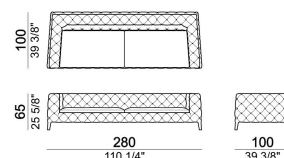

SPRINGING: elastic belts.

SEAT HEIGHT: 40 cm

ARM/BACKREST HEIGHT: 65 cm

FEET: beech wood covered with leather or velvet; underfoot in aluminum; h. 14 cm.

ATTENTION: only the seat cover is removable. The sofa is available in velvet (our collections "Vellù" and "Vellù pl" or velvet supplied by the client) or in the following leathers:

- "First"
- "A"
- "B"
- "Leonardo"
- C.O.L. max thickness 1,3 mm.

Sofa

018504

Chaise-longue with right or left short arm

018534

Sofa

018506

Sofa