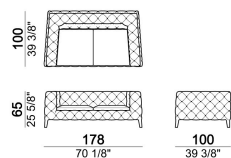

SPRINGING: elastic belts.

SEAT HEIGHT: 40 cm

ARM/BACKREST HEIGHT: 65 cm

FEET: beech wood covered with leather or velvet; underfoot in aluminum; h. 14 cm.

ATTENTION: only the seat cover is removable. The sofa is available in velvet (our collections "Vellù" and "Vellù pl" or velvet supplied by the client) or in the following leathers:

- "First"
- "A"
- "B"
- "Leonardo"
- C.O.L. max thickness 1,3 mm.

Sofa

018504

Chaise-longue with right or left short arm

018534

Sofa

018506

Sofa

018505

Armchair

018501

Pouf

018549

Sofa

018502

Pouf