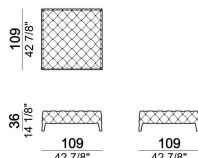

Pouf

018550