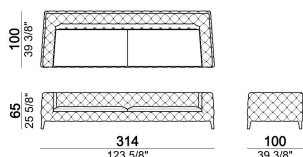

Sofa

018505