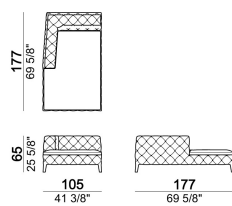

SPRINGING: elastic belts.

SEAT HEIGHT: 40 cm

ARM/BACKREST HEIGHT: 65 cm

FEET: beech wood covered with leather or velvet; underfoot in aluminum; h. 14 cm.

ATTENTION: only the seat cover is removable. The sofa is available in velvet (our collections "Vellù" and "Vellù pl" or velvet supplied by the client) or in the following leathers:

- "First"
- "A"
- "B"
- "Leonardo"
- C.O.L. max thickness 1,3 mm.

Sofa

018504

Chaise-longue with right or left short arm

018534

Sofa

018506

Sofa