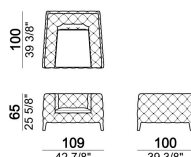

SPRINGING: elastic belts.

SEAT HEIGHT: 40 cm

ARM/BACKREST HEIGHT: 65 cm

FEET: beech wood covered with leather or velvet; underfoot in aluminum; h. 14 cm.

ATTENTION: only the seat cover is removable. The sofa is available in velvet (our collections "Vellù" and "Vellù pl" or velvet supplied by the client) or in the following leathers:

- "First"
- "A"
- "B"
- "Leonardo"
- C.O.L. max thickness 1,3 mm.

Sofa

018504

Chaise-longue with right or left short arm

018534

Sofa

018506

Sofa

018505

Armchair

018501

Pouf

018549

Sofa

018502

Pouf