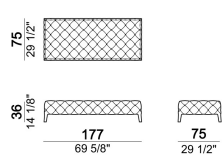

SPRINGING: elastic belts.

SEAT HEIGHT: 40 cm

ARM/BACKREST HEIGHT: 65 cm

FEET: beech wood covered with leather or velvet; underfoot in aluminum; h. 14 cm.

ATTENTION: only the seat cover is removable. The sofa is available in velvet (our collections "Vellù" and "Vellù pl" or velvet supplied by the client) or in the following leathers:

- "First"
- "A"
- "B"
- "Leonardo"
- C.O.L. max thickness 1,3 mm.

Sofa

018504

Chaise-longue with right or left short arm

018534

Sofa

018506

Sofa

018505

Armchair

018501

Pouf

018549

Sofa

018502

Pouf