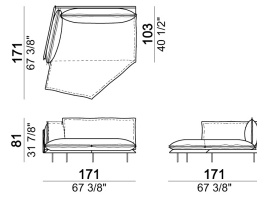

6109034

Armchair, back cushion 64 cm

6109901

Composition "I" (left unit 206x103 cm + right unit 171x171 cm)

autol

Central unit, back cushion 115 cm.

6109019

Composition "F" (left unit 246x103 cm + left corner sofa 261x93 cm)

autoF

Composition "D" (left unit 226x103 cm + left corner unit 246x103 cm)

autoD

Composition "C" (left unit 246x103 cm + left corner sofa 261x103 cm)

autoC

Composition "H" (left unit 226x103 cm + right unit 171x171 cm)

autoH

Sofa, back cushions 95 cm

6109003

Right or left unit, back cushion 95 cm

6109027

Pouf

6109050

Right or left unit, back cushions 115 cm.

6109031

Right or left unit

6109057

Sofa, back cushions 115 cm

6109005

Armchair, back cushion 105 cm

6109011

Right or left unit, back cushions 105 cm.