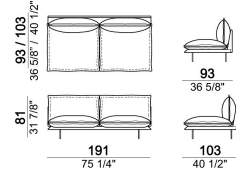

Composition "E" (left unit 226x93 cm + chaise-longue 121x183 cm with right short arm)

autoE

Armchair, back cushion 95 cm

6109001

Composition "G" (left unit 206x93 cm + right unit 206x103 cm)

autoG

Pouf

6109051

Composition "B" (left unit 226x103 cm + left corner unit 226x103 cm)

autoB

Central unit, back cushions 95 cm.

6109020

Right or left unit, back cushion 105 cm.

6109023

Chaise-longue with right or left short arm, back cushion 95 cm

6109034

Armchair, back cushion 64 cm

6109901

Composition "I" (left unit 206x103 cm + right unit 171x171 cm)

autol

Central unit, back cushion 115 cm.

6109019

Composition "F" (left unit 246x103 cm + left corner sofa 261x93 cm)

autoF

Composition "D" (left unit 226x103 cm + left corner unit 246x103 cm)

autoD

Composition "C" (left unit 246x103 cm + left corner sofa 261x103 cm)

autoC

Composition "H" (left unit 226x103 cm + right unit 171x171 cm)