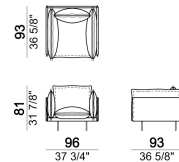

Composition "E" (left unit 226x93 cm + chaise-longue 121x183 cm with right short arm)

autoE

Armchair, back cushion 95 cm

6109001

Composition "G" (left unit 206x93 cm + right unit 206x103 cm)

autoG

Pouf

6109051

Composition "B" (left unit 226x103 cm + left corner unit 226x103 cm)

autoB

Central unit, back cushions 95 cm.

6109020

Right or left unit, back cushion 105 cm.

6109023

Chaise-longue with right or left short arm, back cushion 95 cm

6109034

Armchair, back cushion 64 cm

6109901

Composition "I" (left unit 206x103 cm + right unit 171x171 cm)

autol

Central unit, back cushion 115 cm.

6109019

Composition "F" (left unit 246x103 cm + left corner sofa 261x93 cm)

autoF

Composition "D" (left unit 226x103 cm + left corner unit 246x103 cm)

autoD

Composition "C" (left unit 246x103 cm + left corner sofa 261x103 cm)

autoC

Composition "H" (left unit 226x103 cm + right unit 171x171 cm)