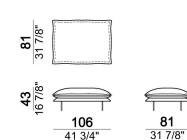

Composition "B" (left unit 226x103 cm + left corner unit 226x103 cm)

autoB

Central unit, back cushions 95 cm.

6109020

Right or left unit, back cushion 105 cm.

6109023

Chaise-longue with right or left short arm, back cushion 95 cm

6109034

Armchair, back cushion 64 cm

6109901

Composition "I" (left unit 206x103 cm + right unit 171x171 cm)

autol

Central unit, back cushion 115 cm.

6109019

Composition "F" (left unit 246x103 cm + left corner sofa 261x93 cm)

autoF

Composition "D" (left unit 226x103 cm + left corner unit 246x103 cm)

autoD

Composition "C" (left unit 246x103 cm + left corner sofa 261x103 cm)

autoC

Composition "H" (left unit 226x103 cm + right unit 171x171 cm)

autoH

Sofa, back cushions 95 cm

6109003

Right or left unit, back cushion 95 cm

6109027

Pouf

6109050

Right or left unit, back cushions 115 cm.