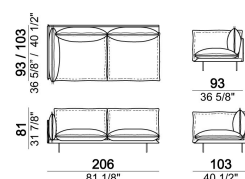

6109034

Armchair, back cushion 64 cm

6109901

Composition "I" (left unit 206x103 cm + right unit 171x171 cm)

autol

Central unit, back cushion 115 cm.

6109019

Composition "F" (left unit 246x103 cm + left corner sofa 261x93 cm)

autoF

Composition "D" (left unit 226x103 cm + left corner unit 246x103 cm)

autoD

Composition "C" (left unit 246x103 cm + left corner sofa 261x103 cm)

autoC

Composition "H" (left unit 226x103 cm + right unit 171x171 cm)

autoH

Sofa, back cushions 95 cm

6109003

Right or left unit, back cushion 95 cm

6109027

Pouf

6109050

Right or left unit, back cushions 115 cm.

6109031

Right or left unit

6109057

Sofa, back cushions 115 cm

6109005

Armchair, back cushion 105 cm

6109011

Right or left unit, back cushions 105 cm.