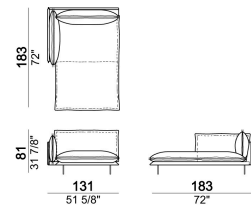

autoF

Composition "D" (left unit 226x103 cm + left corner unit 246x103 cm)

autoD

Composition "C" (left unit 246x103 cm + left corner sofa 261x103 cm)

autoC

Composition "H" (left unit 226x103 cm + right unit 171x171 cm)

6109031

Right or left unit

6109057

Sofa, back cushions 115 cm

6109005

Armchair, back cushion 105 cm

6109011

Right or left unit, back cushions 105 cm.

6109029

Sofa, back cushions 105 cm

6109004

Right or left unit, back cushion 115 cm

6109025

Chaise-longue with right or left short arm, back cushion 115 cm

6109038

Central unit, back cushions 105 cm.

6109021

Sofa, back cushions 95 cm

6109006

Armchair

6109052

Composition "A" (left unit 226x103 cm + chaise-longue 121x183 cm with right short arm)

autoA

Central unit, back cushions 115 cm.