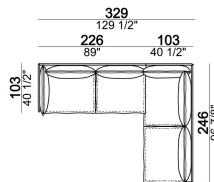

Composition "E" (left unit 226x93 cm + chaise-longue 121x183 cm with right short arm)

autoE

Armchair, back cushion 95 cm

6109001

Composition "G" (left unit 206x93 cm + right unit 206x103 cm)

autoG

Pouf

6109051

Composition "B" (left unit 226x103 cm + left corner unit 226x103 cm)

autoB

Central unit, back cushions 95 cm.

6109020

Right or left unit, back cushion 105 cm.

6109023

Chaise-longue with right or left short arm, back cushion 95 cm

6109034

Armchair, back cushion 64 cm

6109901

Composition "I" (left unit 206x103 cm + right unit 171x171 cm)

autol

Central unit, back cushion 115 cm.

6109019

Composition "F" (left unit 246x103 cm + left corner sofa 261x93 cm)

autoF

Composition "D" (left unit 226x103 cm + left corner unit 246x103 cm)

autoD

Composition "C" (left unit 246x103 cm + left corner sofa 261x103 cm)

autoC

Composition "H" (left unit 226x103 cm + right unit 171x171 cm)