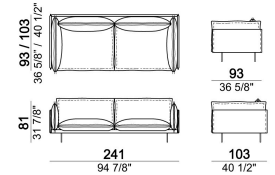

Sofa, back cushions 105 cm

6109004