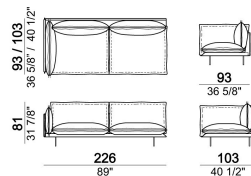

Right or left unit, back cushions 105 cm.

6109029