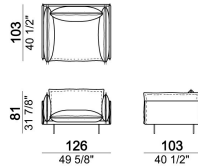

SPRINGING: elastic belts.

SEAT HEIGHT: 43 cm - 48 cm with feet h. 22 cm.

ARM HEIGHT: 60 cm (structure); 74 cm (with arm-side cushion).

FEET: metal, finishes: micaceous brown, titanium or brass, h. 17 cm. **On request feet can be supplied 5 cm higher with an extra charge.**

Composition "E" (left unit 226x93 cm + chaise-longue 121x183 cm with right short arm)

autoE

Armchair, back cushion 95 cm

6109001

Composition "G" (left unit 206x93 cm + right unit 206x103 cm)

autoG

Pouf

6109051

6109034

Armchair, back cushion 64 cm

6109901

Composition "I" (left unit 206x103 cm + right unit 171x171 cm)

autol

Central unit, back cushion 115 cm.

6109019

Composition "F" (left unit 246x103 cm + left corner sofa 261x93 cm)

autoF

Composition "D" (left unit 226x103 cm + left corner unit 246x103 cm)

autoD

Composition "C" (left unit 246x103 cm + left corner sofa 261x103 cm)

autoC

Composition "H" (left unit 226x103 cm + right unit 171x171 cm)