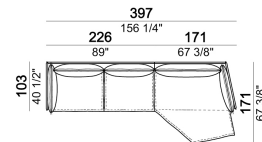

Composition "B" (left unit 226x103 cm + left corner unit 226x103 cm)

autoB

Central unit, back cushions 95 cm.

6109020

Right or left unit, back cushion 105 cm.

6109023

Chaise-longue with right or left short arm, back cushion 95 cm

6109034

Armchair, back cushion 64 cm

6109901

Composition "I" (left unit 206x103 cm + right unit 171x171 cm)

autol

Central unit, back cushion 115 cm.

6109019

Composition "F" (left unit 246x103 cm + left corner sofa 261x93 cm)

autoF

Composition "D" (left unit 226x103 cm + left corner unit 246x103 cm)

autoD

Composition "C" (left unit 246x103 cm + left corner sofa 261x103 cm)

autoC

Composition "H" (left unit 226x103 cm + right unit 171x171 cm)

autoH

Sofa, back cushions 95 cm

6109003

Right or left unit, back cushion 95 cm

6109027

Pouf

6109050

Right or left unit, back cushions 115 cm.