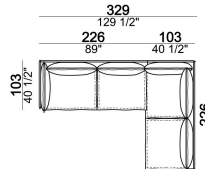

Composition "E" (left unit 226x93 cm + chaise-longue 121x183 cm with right short arm)

autoE

Armchair, back cushion 95 cm

6109001

Composition "G" (left unit 206x93 cm + right unit 206x103 cm)

autoG

Pouf

6109051

Composition "B" (left unit 226x103 cm + left corner unit 226x103 cm)

autoB

Central unit, back cushions 95 cm.

6109020

Right or left unit, back cushion 105 cm.

6109023

Chaise-longue with right or left short arm, back cushion 95 cm

6109034

Armchair, back cushion 64 cm

6109901

Composition "I" (left unit 206x103 cm + right unit 171x171 cm)

autol

Central unit, back cushion 115 cm.

6109019

Composition "F" (left unit 246x103 cm + left corner sofa 261x93 cm)

autoF

Composition "D" (left unit 226x103 cm + left corner unit 246x103 cm)

autoD

Composition "C" (left unit 246x103 cm + left corner sofa 261x103 cm)

autoC

Composition "H" (left unit 226x103 cm + right unit 171x171 cm)