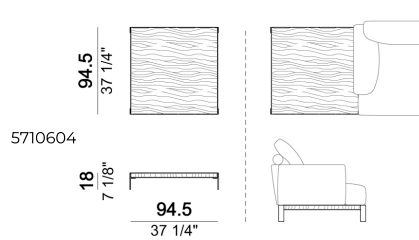

Composition "P" (left unit 228 cm + left corner sofa 231 cm + 1 back cushion "Modern" 70 cm + 3 back cushions "Modern" 90 cm + 2 backrest rolls + 1 side table arm 571060413 eucalyptus or Zebrano + 1 small table arm 571060207 eucalyptus or Zebrano + 1 back table 571060309 eucalyptus or Zebrano)

Central unit

Side table

Composition "D" (left unit 208 cm + chaise-longue 128x174 cm with right short arm + 2 back cushions "Modern" 80 cm + 1 back cushion "Modern" 90 cm + 2 backrest rolls + 1 side table seat 571060208 eucalyptus or Zebrano + 1 back table 571060310 eucalyptus or Zebrano)

Right or left unit

Composition "E" (right unit 128 cm + left corner unit 201 cm + central unit 200 cm with left pouf + 1 back cushion "Modern" 70 cm + 3 back cushions "Modern" 90 cm + 3 backrest rolls)

Side table

Pouf

Composition "L" (left unit 228 cm + dormeuse 95x174 cm + right unit 208 cm + 3 back cushions "Modern" 80 cm + 2 back cushions "Modern" 90 cm + 3 backrest rolls).

Composition "F" (right unit 128 cm + left corner unit 201 cm + central unit 200 cm with left pouf + 1 back cushion "Modern" 70 cm + 3 back cushions "Modern" 90 cm + 3 backrest rolls + 1