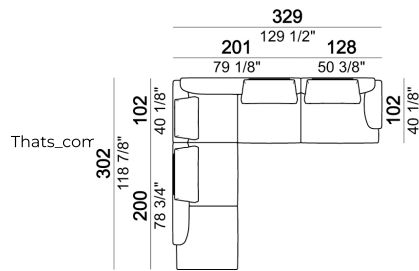

Composition "P" (left unit 228 cm + left corner sofa 231 cm + 1 back cushion "Modern" 70 cm + 3 back cushions "Modern" 90 cm + 2 backrest rolls + 1 side table arm 571060413 eucalyptus or Zebrano + 1 small table arm 571060207 eucalyptus or Zebrano + 1 back table 571060309 eucalyptus or Zebrano)

Central unit

Side table

Composition "D" (left unit 208 cm + chaise-longue 128x174 cm with right short arm + 2 back cushions "Modern" 80 cm + 1 back cushion "Modern" 90 cm + 2 backrest rolls + 1 side table seat 571060208 eucalyptus or Zebrano + 1 back table 571060310 eucalyptus or Zebrano)

Right or left unit

Composition "E" (right unit 128 cm + left corner unit 201 cm + central unit 200 cm with left pouf + 1 back cushion "Modern" 70 cm + 3 back cushions "Modern" 90 cm + 3 backrest rolls)

Side table

Pouf

Composition "L" (left unit 228 cm + dormeuse 95x174 cm + right unit 208 cm + 3 back cushions "Modern" 80 cm + 2 back cushions "Modern" 90 cm + 3 backrest rolls).

Composition "F" (right unit 128 cm + left corner unit 201 cm + central unit 200 cm with left pouf + 1 back cushion "Modern" 70 cm + 3 back cushions "Modern" 90 cm + 3 backrest rolls + 1