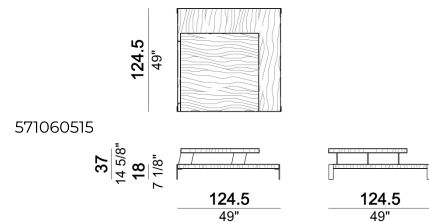

Composition "P" (left unit 228 cm + left corner sofa 231 cm + 1 back cushion "Modern" 70 cm + 3 back cushions "Modern" 90 cm + 2 backrest rolls + 1 side table arm 571060413 eucalyptus or Zebrano + 1 small table arm 571060207 eucalyptus or Zebrano + 1 back table 571060309 eucalyptus or Zebrano)

Side table

Pouf

Composition "L" (left unit 228 cm + dormeuse 95x174 cm + right unit 208 cm + 3 back cushions "Modern" 80 cm + 2 back cushions "Modern" 90 cm + 3 backrest rolls).

Composition "F" (right unit 128 cm + left corner unit 201 cm + central unit 200 cm with left pouf + 1 back cushion "Modern" 70 cm + 3 back cushions "Modern" 90 cm + 3 backrest rolls + 1

Composition "Q" (left unit 228 cm + left corner sofa 231 cm + 1 back cushion "Modern" 70 cm + 3 back cushions "Modern" 90 cm + 2 backrest rolls + 1 small table arm 571060208 eucalyptus or Zebrano + 1 back table 571060310 eucalyptus or Zebrano + 1 side table arm 571060412 eucalyptus or Zebrano)

Dormeuse

1) Type "Modern" with trapezoidal shape. 2) Type "Classic" with rectangular shape.

Coffee table

Back table