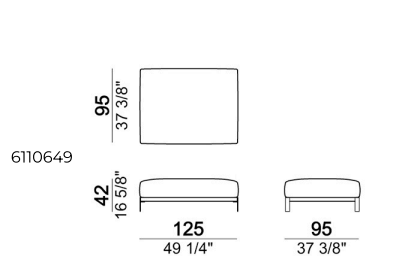

Composition "P" (left unit 228 cm + left corner sofa 231 cm + 1 back cushion "Modern" 70 cm + 3 back cushions "Modern" 90 cm + 2 backrest rolls + 1 side table arm 571060413 eucalyptus or Zebrano + 1 small table arm 571060207 eucalyptus or Zebrano + 1 back table 571060309 eucalyptus or Zebrano)

Central unit

Side table

Composition "D" (left unit 208 cm + chaise-longue 128x174 cm with right short arm + 2 back cushions "Modern" 80 cm + 1 back cushion "Modern" 90 cm + 2 backrest rolls + 1 side table seat 571060208 eucalyptus or Zebrano + 1 back table 571060310 eucalyptus or Zebrano)

Right or left unit

Composition "E" (right unit 128 cm + left corner unit 201 cm + central unit 200 cm with left pouf + 1 back cushion "Modern" 70 cm + 3 back cushions "Modern" 90 cm + 3 backrest rolls)

Side table

Pouf

Composition "L" (left unit 228 cm + dormeuse 95x174 cm + right unit 208 cm + 3 back cushions "Modern" 80 cm + 2 back cushions "Modern" 90 cm + 3 backrest rolls).

Composition "F" (right unit 128 cm + left corner unit 201 cm + central unit 200 cm with left pouf + 1 back cushion "Modern" 70 cm + 3 back cushions "Modern" 90 cm + 3 backrest rolls + 1