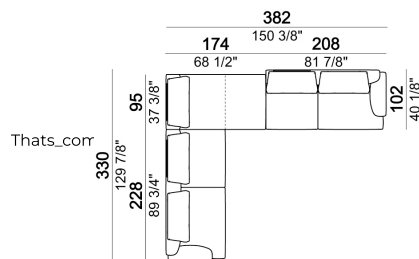

Composition "P" (left unit 228 cm + left corner sofa 231 cm + 1 back cushion "Modern" 70 cm + 3 back cushions "Modern" 90 cm + 2 backrest rolls + 1 side table arm 571060413 eucalyptus or Zebrano + 1 small table arm 571060207 eucalyptus or Zebrano + 1 back table 571060309 eucalyptus or Zebrano)

Central unit

Side table

Composition "D" (left unit 208 cm + chaise-longue 128x174 cm with right short arm + 2 back cushions "Modern" 80 cm + 1 back cushion "Modern" 90 cm + 2 backrest rolls + 1 side table seat 571060208 eucalyptus or Zebrano + 1 back table 571060310 eucalyptus or Zebrano)

Right or left unit

Composition "E" (right unit 128 cm + left corner unit 201 cm + central unit 200 cm with left pouf + 1 back cushion "Modern" 70 cm + 3 back cushions "Modern" 90 cm + 3 backrest rolls)

Side table

Pouf

Composition "L" (left unit 228 cm + dormeuse 95x174 cm + right unit 208 cm + 3 back cushions "Modern" 80 cm + 2 back cushions "Modern" 90 cm + 3 backrest rolls).

Composition "F" (right unit 128 cm + left corner unit 201 cm + central unit 200 cm with left pouf + 1 back cushion "Modern" 70 cm + 3 back cushions "Modern" 90 cm + 3 backrest rolls + 1