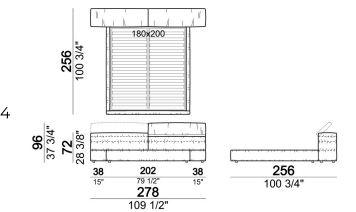

Bed

7400405

7400404

7400412

7400413

7400415

7400406

Bed

7400409

7400410

7400414

7400408

7400402

Bed

7400401