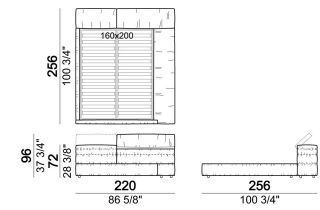

HEIGHT: 19 cm (slatted base), 30 cm (bedframe).

FEET: plastic, h. 4 cm (bedframe), 18,5 cm (slatted base).

INTEGRAL HEADBOARD STORAGE BOX: inner cover in lining.

ATTENTION: the cover is not removable. The cover is available only in velvet (our collections "Vellù" and "Vellù pl" or velvet supplied by the client) or leather. Customer own leather: maximum thickness 1,3 mm.

Bed with large headboard

7400414

Bed with right and left large frame

7400408

Bed with right or left large frame

7400402

Bed

7400401