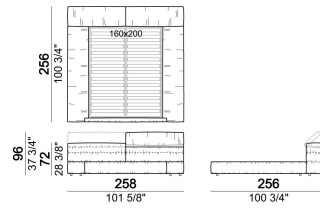

Bed with right and left large frame

Bed with large headboard

7400404