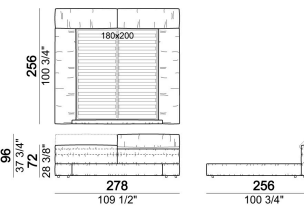

Bed

7400405

7400404

7400412

7400413

7400415

7400406

Bed

7400409

7400410

7400414

7400408

7400402

Bed

7400401