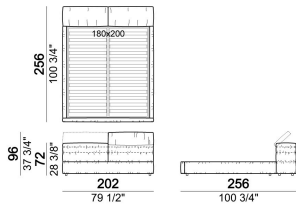

HEIGHT: 19 cm (slatted base), 30 cm (bedframe).

FEET: plastic, h. 4 cm (bedframe), 18,5 cm (slatted base).

INTEGRAL HEADBOARD STORAGE BOX: inner cover in lining.

ATTENTION: the cover is not removable. The cover is available only in velvet (our collections "Vellù" and "Vellù pl" or velvet supplied by the client) or leather. Customer own leather: maximum thickness 1,3 mm.

Bed

7400405

Bed with right and left large frame

7400404

Bed with right and left large frame

7400412

Bed with large headboard

7400413