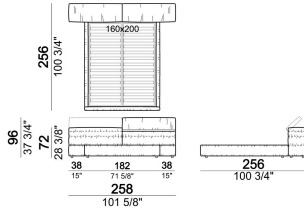

HEIGHT: 19 cm (slatted base), 30 cm (bedframe).

FEET: plastic, h. 4 cm (bedframe), 18,5 cm (slatted base).

INTEGRAL HEADBOARD STORAGE BOX: inner cover in lining.

ATTENTION: the cover is not removable. The cover is available only in velvet (our collections "Vellù" and "Vellù pl" or velvet supplied by the client) or leather. Customer own leather: maximum thickness 1,3 mm.

Bed

7400405

Bed with right and left large frame

7400404

Bed with right and left large frame

7400412

Bed with large headboard

7400413

Bed with large headboard

7400415

Bed with right or left large frame

7400406

Bed

7400409

Bed with right or left large frame

7400410