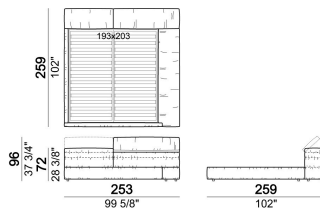

HEIGHT: 19 cm (slatted base), 30 cm (bedframe).

FEET: plastic, h. 4 cm (bedframe), 18,5 cm (slatted base).

INTEGRAL HEADBOARD STORAGE BOX: inner cover in lining.

ATTENTION: the cover is not removable. The cover is available only in velvet (our collections "Vellù" and "Vellù pl" or velvet supplied by the client) or leather. Customer own leather: maximum thickness 1,3 mm.

Bed with large headboard

7400415

Bed with right or left large frame

7400406

Bed

7400409

Bed with right or left large frame

7400410