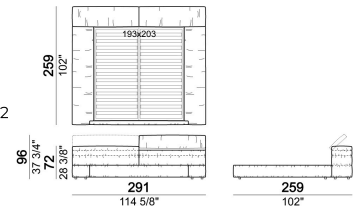

HEIGHT: 19 cm (slatted base), 30 cm (bedframe).

FEET: plastic, h. 4 cm (bedframe), 18,5 cm (slatted base).

INTEGRAL HEADBOARD STORAGE BOX: inner cover in lining.

ATTENTION: the cover is not removable. The cover is available only in velvet (our collections "Vellù" and "Vellù pl" or velvet supplied by the client) or leather. Customer own leather: maximum thickness 1,3 mm.

Bed

7400405

Bed with right and left large frame

7400404

Bed with right and left large frame

7400412

Bed with large headboard

7400413