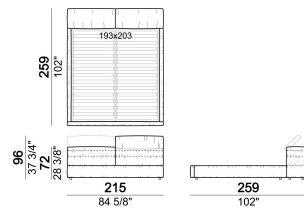

HEIGHT: 19 cm (slatted base), 30 cm (bedframe).

FEET: plastic, h. 4 cm (bedframe), 18,5 cm (slatted base).

INTEGRAL HEADBOARD STORAGE BOX: inner cover in lining.

ATTENTION: the cover is not removable. The cover is available only in velvet (our collections "Vellù" and "Vellù pl" or velvet supplied by the client) or leather. Customer own leather: maximum thickness 1,3 mm.

Bed with large headboard

7400415

Bed with right or left large frame

7400406

Bed

7400409

Bed with right or left large frame

7400410