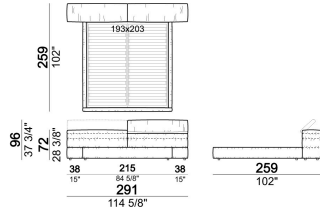

Bed with right or left large frame

7400415