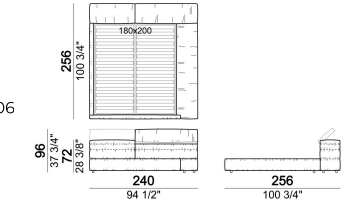

Bed with large headboard

7400406

Bed