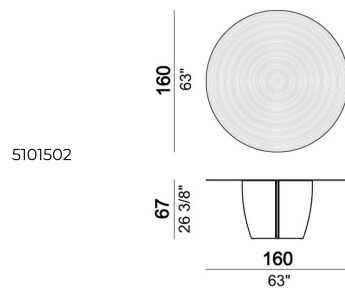

ARKETIPO / INDOOR

TABLE GAMBLER

designed by Lorenzo Remedi 2024

TOP: smoked ribbed glass, underside varnished silver colour "Dark Rib", thickness 10mm.

BASE: metal, finishes: liquid burnished or micaceous brown or oxy grey varnished.

Dining table

Dining table

Dining table

Dining table