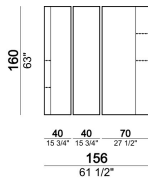

Set of 3 mirrors

6500605