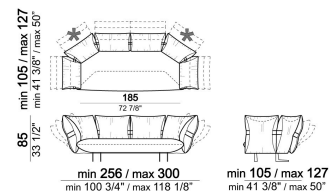

smoothh

Unit with 3 back cushions and right or
left pouf

6110029

Sofa

6110004

Composition "D" (chaise-longue
128/150x168/190 cm with left long arm
+ central unit 176 cm)

smoothh

Right or left unit

6110027

Chaise-longue with right or left short
arm

6110037

Cushion

7110053

Composition "C" (left unit 186/208 cm +
left unit 287/309 cm with 4 back
cushions and right pouf)

smoothc

Sofa

6110007

Composition "G" (central unit 176 cm +
pouf 112x112 cm + right unit 246/268
cm)

smoothg

Sofa

6110004

Composition "A" (right unit 246/268 cm
+ left dormeuse 120/142x176/198 cm)

smootha

Central unit

Right or left unit

Unit with 4 back cushions and right or left pouf

Composition "B" (right unit 186/208 cm + chaise-longue 128/150x176/198 cm with left short arm)

smoothb