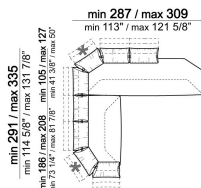

smoothh

Unit with 3 back cushions and right or
left pouf

6110029

Sofa

6110004

Composition "D" (chaise-longue
128/150x168/190 cm with left long arm
+ central unit 176 cm)

smoothh

Right or left unit

6110027

Chaise-longue with right or left short
arm

6110037

Cushion

7110053

Composition "C" (left unit 186/208 cm +
left unit 287/309 cm with 4 back
cushions and right pouf)

smoothc

Sofa

6110007

Composition "G" (central unit 176 cm +
pouf 112x112 cm + right unit 246/268
cm)

smoothg

Sofa

6110004

Composition "A" (right unit 246/268 cm
+ left dormeuse 120/142x176/198 cm)

smootha

Central unit

6110022

Right or left unit - depth 128/150 cm

6110033

Sofa

Composition "E" (left unit 186/208 cm + sofa 316/360 cm)

smoothe

Pouf

6110050