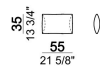

smoothh

Unit with 3 back cushions and right or
left pouf

6110029

Sofa

6110004

Composition "D" (chaise-longue
128/150x168/190 cm with left long arm
+ central unit 176 cm)

smoothh

Right or left unit

6110027

Chaise-longue with right or left short
arm

6110037

Cushion

7110053

Composition "C" (left unit 186/208 cm +
left unit 287/309 cm with 4 back
cushions and right pouf)

smoothc

Sofa

6110007

Composition "G" (central unit 176 cm +
pouf 112x112 cm + right unit 246/268
cm)

smoothg

Sofa

6110004

Composition "A" (right unit 246/268 cm
+ left dormeuse 120/142x176/198 cm)

smootha

Central unit