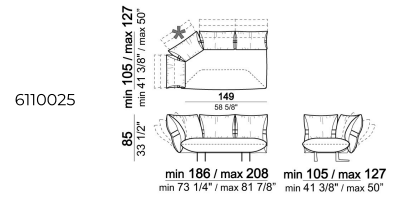

6110007

Composition "G" (central unit 176 cm +
pouf 112x112 cm + right unit 246/268
cm)

smoothg

Sofa

6110004

Composition "A" (right unit 246/268 cm
+ left dormeuse 120/142x176/198 cm)

smootha

Central unit

6110022

Right or left unit - depth 128/150 cm

6110033

Sofa

Composition "E" (left unit 186/208 cm + sofa 316/360 cm)

smoothe

Pouf

6110050

Central unit

Back cushions marked with (*) are supplied with a mechanism that allows three sitting positions. The other back cushions are supplied with a mechanism that allows four sitting positions.

smoothno

Right or left unit

Unit with 4 back cushions and right or left pouf

Composition "B" (right unit 186/208 cm + chaise-longue 128/150x176/198 cm with left short arm)

smoothb