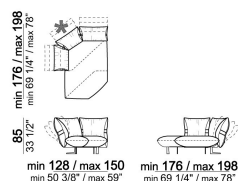

smoothh

Unit with 3 back cushions and right or
left pouf

6110029

Sofa

6110004

Composition "D" (chaise-longue
128/150x168/190 cm with left long arm
+ central unit 176 cm)

smoothh

Right or left unit

6110027

Chaise-longue with right or left short
arm

6110037

Cushion

7110053

Composition "C" (left unit 186/208 cm +
left unit 287/309 cm with 4 back
cushions and right pouf)

smoothc

Sofa

6110007

Composition "G" (central unit 176 cm +
pouf 112x112 cm + right unit 246/268
cm)

smoothg

Sofa

6110004

Composition "A" (right unit 246/268 cm
+ left dormeuse 120/142x176/198 cm)

smootha

Central unit

6110022

Right or left unit - depth 128/150 cm

6110033

Sofa

Composition "E" (left unit 186/208 cm + sofa 316/360 cm)

smoothe

Pouf

6110050