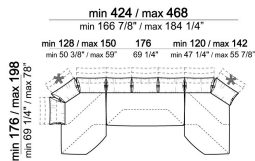

ARM HEIGHT: 68 cm (minimum) - 85 cm (maximum).

FEET: metal, finishes black nickel or titanium or varnished micaceous brown or oxy grey, h.16,5 cm.

On request feet can be supplied 3 cm higher by using spacers that may be at sight, with an extra charge.

smoothh

Unit with 3 back cushions and right or
left pouf

6110029

Sofa

6110004

Composition "D" (chaise-longue
128/150x168/190 cm with left long arm
+ central unit 176 cm)

smoothh

Right or left unit

6110007

Composition "G" (central unit 176 cm +
pouf 112x112 cm + right unit 246/268
cm)

smoothg

Sofa

6110004

Composition "A" (right unit 246/268 cm
+ left dormeuse 120/142x176/198 cm)

smootha

Central unit

Right or left unit

Unit with 4 back cushions and right or left pouf

Composition "B" (right unit 186/208 cm + chaise-longue 128/150x176/198 cm with left short arm)

smoothb