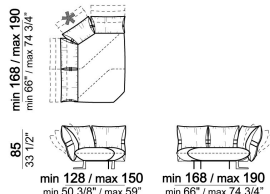

Chaise-longue with right or left short
arm

6110039