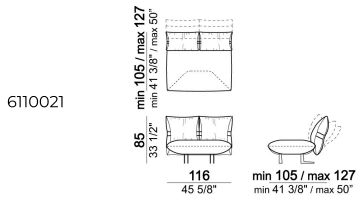

6110007

Composition "G" (central unit 176 cm +
pouf 112x112 cm + right unit 246/268
cm)

smoothg

Sofa

6110004

Composition "A" (right unit 246/268 cm
+ left dormeuse 120/142x176/198 cm)

smootha

Central unit

6110022

Right or left unit - depth 128/150 cm

6110033

Sofa

Composition "E" (left unit 186/208 cm + sofa 316/360 cm)

smoothe

Pouf

6110050

Central unit

Back cushions marked with (*) are supplied with a mechanism that allows three sitting positions. The other back cushions are supplied with a mechanism that allows four sitting positions.

smoothno

Right or left unit

Unit with 4 back cushions and right or left pouf

Composition "B" (right unit 186/208 cm + chaise-longue 128/150x176/198 cm with left short arm)

smoothb