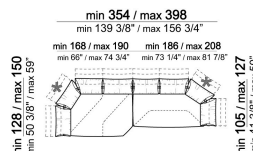

6110007

Composition "G" (central unit 176 cm +
pouf 112x112 cm + right unit 246/268
cm)

smoothg

Sofa

6110004

Composition "A" (right unit 246/268 cm
+ left dormeuse 120/142x176/198 cm)

smootha

Central unit

6110022

Right or left unit - depth 128/150 cm

6110033

Sofa

Composition "E" (left unit 186/208 cm + sofa 316/360 cm)

smoothe

Pouf

6110050