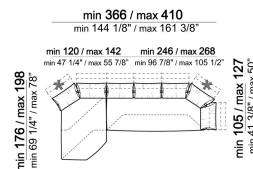

ARM HEIGHT: 68 cm (minimum) - 85 cm (maximum).

FEET: metal, finishes black nickel or titanium or varnished micaceous brown or oxy grey, h.16,5 cm.

On request feet can be supplied 3 cm higher by using spacers that may be at sight, with an extra charge.

6110007

Composition "G" (central unit 176 cm +
pouf 112x112 cm + right unit 246/268
cm)

smoothg

Sofa

6110004

Composition "A" (right unit 246/268 cm
+ left dormeuse 120/142x176/198 cm)

smootha

Central unit

6110022

Right or left unit - depth 128/150 cm

6110033

Sofa

Composition "E" (left unit 186/208 cm + sofa 316/360 cm)

smoothe

Pouf

6110050

Right or left unit

Unit with 4 back cushions and right or left pouf

Composition "B" (right unit 186/208 cm + chaise-longue 128/150x176/198 cm with left short arm)

smoothb