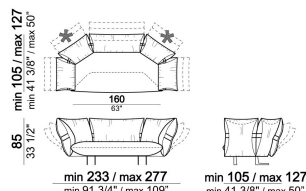

Sofa

6110003