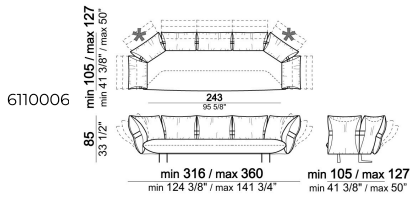

6110007

Composition "G" (central unit 176 cm +
pouf 112x112 cm + right unit 246/268
cm)

smoothg

Sofa

6110004

Composition "A" (right unit 246/268 cm
+ left dormeuse 120/142x176/198 cm)

smootha

Central unit

6110022

Right or left unit - depth 128/150 cm

6110033

Sofa

Composition "E" (left unit 186/208 cm + sofa 316/360 cm)

smoothe

Pouf

6110050

Central unit

Back cushions marked with (*) are supplied with a mechanism that allows three sitting positions. The other back cushions are supplied with a mechanism that allows four sitting positions.

smoothno

Right or left unit

Unit with 4 back cushions and right or left pouf

Composition "B" (right unit 186/208 cm + chaise-longue 128/150x176/198 cm with left short arm)

smoothb