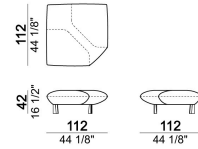

6110027

Chaise-longue with right or left short
arm

6110037

Cushion

7110053

Composition "C" (left unit 186/208 cm +
left unit 287/309 cm with 4 back
cushions and right pouf)

smoothc

Sofa

6110007

Composition "G" (central unit 176 cm +
pouf 112x112 cm + right unit 246/268
cm)

smoothg

Sofa

6110004

Composition "A" (right unit 246/268 cm
+ left dormeuse 120/142x176/198 cm)

smootha

Central unit

6110022

Right or left unit - depth 128/150 cm

6110033

Sofa

Composition "E" (left unit 186/208 cm + sofa 316/360 cm)

smoothe

Pouf

6110050

Right or left unit

Unit with 4 back cushions and right or left pouf

Composition "B" (right unit 186/208 cm + chaise-longue 128/150x176/198 cm with left short arm)

smoothb