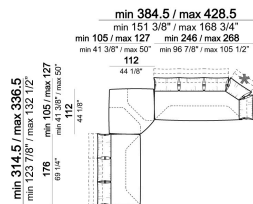

smoothh

Unit with 3 back cushions and right or
left pouf

6110029

Sofa

6110004

Composition "D" (chaise-longue
128/150x168/190 cm with left long arm
+ central unit 176 cm)

smoothh

Right or left unit

6110027

Chaise-longue with right or left short
arm

6110037

Cushion

7110053

Composition "C" (left unit 186/208 cm +
left unit 287/309 cm with 4 back
cushions and right pouf)

smoothc

Sofa

6110007

Composition "G" (central unit 176 cm +
pouf 112x112 cm + right unit 246/268
cm)

smoothg

Sofa

6110004

Composition "A" (right unit 246/268 cm
+ left dormeuse 120/142x176/198 cm)

smootha

Central unit

6110022

Right or left unit - depth 128/150 cm

6110033

Sofa

Composition "E" (left unit 186/208 cm + sofa 316/360 cm)

smoothe

Pouf

6110050