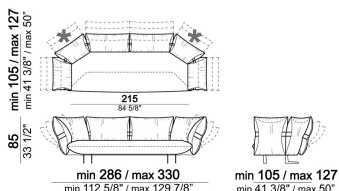

6110027

Chaise-longue with right or left short
arm

6110037

Cushion

7110053

Composition "C" (left unit 186/208 cm +
left unit 287/309 cm with 4 back
cushions and right pouf)

smoothc

Sofa

6110003

Chaise-longue with right or left short
arm

6110039

Dormeuse right or left

6110035

Sofa

6110005

Sofa

6110007

Composition "G" (central unit 176 cm +
pouf 112x112 cm + right unit 246/268
cm)

smoothg

Sofa

6110004

Composition "A" (right unit 246/268 cm
+ left dormeuse 120/142x176/198 cm)

smootha

Central unit

6110022

Right or left unit - depth 128/150 cm

6110033

Sofa

Composition "E" (left unit 186/208 cm + sofa 316/360 cm)

smoothe

Pouf

6110050