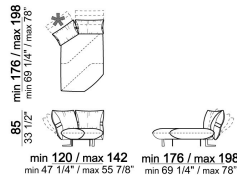

6110027

Chaise-longue with right or left short
arm

6110037

Cushion

7110053

Composition "C" (left unit 186/208 cm +
left unit 287/309 cm with 4 back
cushions and right pouf)

smoothc

Sofa

6110003

Chaise-longue with right or left short
arm

6110039

Dormeuse right or left

6110035

Sofa

6110005

Sofa

6110007

Composition "G" (central unit 176 cm +
pouf 112x112 cm + right unit 246/268
cm)

smoothg

Sofa

6110004

Composition "A" (right unit 246/268 cm
+ left dormeuse 120/142x176/198 cm)

smootha

Central unit

6110022

Right or left unit - depth 128/150 cm

6110033

Sofa

Composition "E" (left unit 186/208 cm + sofa 316/360 cm)

smoothe

Pouf

6110050