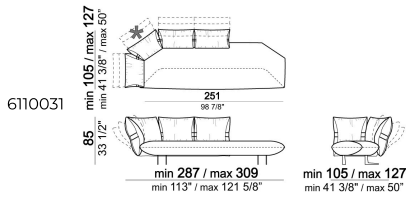

6110007

Composition "G" (central unit 176 cm +
pouf 112x112 cm + right unit 246/268
cm)

smoothg

Sofa

6110004

Composition "A" (right unit 246/268 cm
+ left dormeuse 120/142x176/198 cm)

smootha

Central unit

6110022

Right or left unit - depth 128/150 cm

6110033

Sofa

Composition "E" (left unit 186/208 cm + sofa 316/360 cm)

smoothe

Pouf

6110050

Central unit

Back cushions marked with (*) are supplied with a mechanism that allows three sitting positions. The other back cushions are supplied with a mechanism that allows four sitting positions.

smoothno

Right or left unit

Unit with 4 back cushions and right or left pouf

Composition "B" (right unit 186/208 cm + chaise-longue 128/150x176/198 cm with left short arm)

smoothb