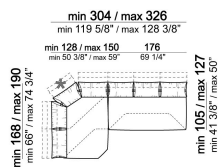

ARM HEIGHT: 68 cm (minimum) - 85 cm (maximum).

FEET: metal, finishes black nickel or titanium or varnished micaceous brown or oxy grey, h.16,5 cm.

On request feet can be supplied 3 cm higher by using spacers that may be at sight, with an extra charge.

smoothh

Unit with 3 back cushions and right or
left pouf

6110029

Sofa

6110004

Composition "D" (chaise-longue
128/150x168/190 cm with left long arm
+ central unit 176 cm)

smoothh

Right or left unit

6110027

Chaise-longue with right or left short
arm

6110037

Cushion

7110053

Composition "C" (left unit 186/208 cm +
left unit 287/309 cm with 4 back
cushions and right pouf)

smoothc

Sofa

6110007

Composition "G" (central unit 176 cm +
pouf 112x112 cm + right unit 246/268
cm)

smoothg

Sofa

6110004

Composition "A" (right unit 246/268 cm
+ left dormeuse 120/142x176/198 cm)

smootha

Central unit