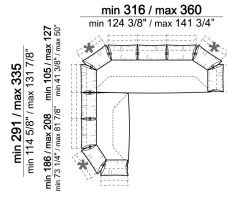

6110027

Chaise-longue with right or left short
arm

6110037

Cushion

7110053

Composition "C" (left unit 186/208 cm +
left unit 287/309 cm with 4 back
cushions and right pouf)

smoothc

Sofa

6110007

Composition "G" (central unit 176 cm +
pouf 112x112 cm + right unit 246/268
cm)

smoothg

Sofa

6110004

Composition "A" (right unit 246/268 cm
+ left dormeuse 120/142x176/198 cm)

smootha

Central unit

6110022

Right or left unit - depth 128/150 cm

6110033

Sofa

Composition "E" (left unit 186/208 cm + sofa 316/360 cm)

smoothe

Pouf

6110050

Right or left unit

Unit with 4 back cushions and right or left pouf

Composition "B" (right unit 186/208 cm + chaise-longue 128/150x176/198 cm with left short arm)

smoothb