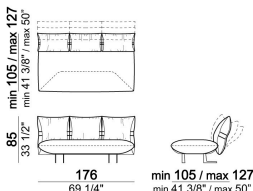

6110027

Chaise-longue with right or left short
arm

6110037

Cushion

7110053

Composition "C" (left unit 186/208 cm +
left unit 287/309 cm with 4 back
cushions and right pouf)

smoothc

Sofa

6110007

Composition "G" (central unit 176 cm +
pouf 112x112 cm + right unit 246/268
cm)

smoothg

Sofa

6110004

Composition "A" (right unit 246/268 cm
+ left dormeuse 120/142x176/198 cm)

smootha

Central unit

6110022

Right or left unit - depth 128/150 cm

6110033

Sofa

Composition "E" (left unit 186/208 cm + sofa 316/360 cm)

smoothe

Pouf

6110050

Right or left unit

Unit with 4 back cushions and right or left pouf

Composition "B" (right unit 186/208 cm + chaise-longue 128/150x176/198 cm with left short arm)

smoothb