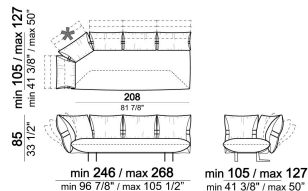

smoothh

Unit with 3 back cushions and right or
left pouf

6110029

Sofa

6110004

Composition "D" (chaise-longue
128/150x168/190 cm with left long arm
+ central unit 176 cm)

smoothh

Right or left unit

6110027

Chaise-longue with right or left short
arm

6110037

Cushion

7110053

Composition "C" (left unit 186/208 cm +
left unit 287/309 cm with 4 back
cushions and right pouf)

smoothc

Sofa

6110007

Composition "G" (central unit 176 cm +
pouf 112x112 cm + right unit 246/268
cm)

smoothg

Sofa

6110004

Composition "A" (right unit 246/268 cm
+ left dormeuse 120/142x176/198 cm)

smootha

Central unit

Right or left unit

Unit with 4 back cushions and right or left pouf

Composition "B" (right unit 186/208 cm + chaise-longue 128/150x176/198 cm with left short arm)

smoothb