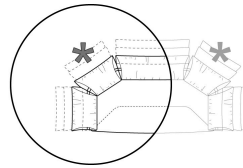

6110007

Composition "G" (central unit 176 cm +
pouf 112x112 cm + right unit 246/268
cm)

smoothg

Sofa

6110004

Composition "A" (right unit 246/268 cm
+ left dormeuse 120/142x176/198 cm)

smootha

Central unit

6110022

Right or left unit - depth 128/150 cm

6110033

Sofa

Composition "E" (left unit 186/208 cm + sofa 316/360 cm)

smoothe

Pouf

6110050

Central unit

Back cushions marked with (*) are supplied with a mechanism that allows three sitting positions. The other back cushions are supplied with a mechanism that allows four sitting positions.

smoothno