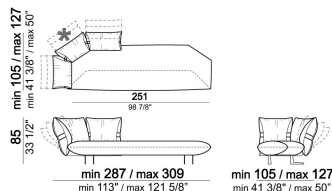

smoothh

Unit with 3 back cushions and right or
left pouf

6110029

Sofa

6110004

Composition "D" (chaise-longue
128/150x168/190 cm with left long arm
+ central unit 176 cm)

smoothh

Right or left unit

6110027

Chaise-longue with right or left short
arm

6110037

Cushion

7110053

Composition "C" (left unit 186/208 cm +
left unit 287/309 cm with 4 back
cushions and right pouf)

smoothc

Sofa

6110007

Composition "G" (central unit 176 cm +
pouf 112x112 cm + right unit 246/268
cm)

smoothg

Sofa

6110004

Composition "A" (right unit 246/268 cm
+ left dormeuse 120/142x176/198 cm)

smootha

Central unit

Right or left unit

Unit with 4 back cushions and right or left pouf

Composition "B" (right unit 186/208 cm + chaise-longue 128/150x176/198 cm with left short arm)

smoothb