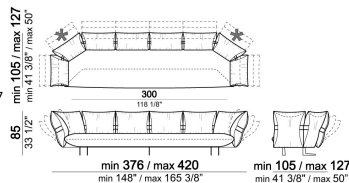

6110027

Chaise-longue with right or left short
arm

6110037

Cushion

7110053

Composition "C" (left unit 186/208 cm +
left unit 287/309 cm with 4 back
cushions and right pouf)

smoothc

Sofa

6110003

Chaise-longue with right or left short
arm

6110039

Dormeuse right or left

6110035

Sofa

6110005

Sofa

6110007

Composition "G" (central unit 176 cm +
pouf 112x112 cm + right unit 246/268
cm)

smoothg

Sofa

6110004

Composition "A" (right unit 246/268 cm
+ left dormeuse 120/142x176/198 cm)

smootha

Central unit

6110022

Right or left unit - depth 128/150 cm

6110033

Sofa

Composition "E" (left unit 186/208 cm + sofa 316/360 cm)

smoothe

Pouf

6110050