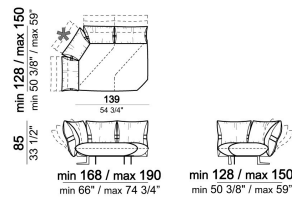

6110027

Chaise-longue with right or left short
arm

6110037

Cushion

7110053

Composition "C" (left unit 186/208 cm +
left unit 287/309 cm with 4 back
cushions and right pouf)

smoothc

Sofa

6110007

Composition "G" (central unit 176 cm +
pouf 112x112 cm + right unit 246/268
cm)

smoothg

Sofa

6110004

Composition "A" (right unit 246/268 cm
+ left dormeuse 120/142x176/198 cm)

smootha

Central unit

6110022

Right or left unit - depth 128/150 cm

6110033

Sofa

Composition "E" (left unit 186/208 cm + sofa 316/360 cm)

smoothe

Pouf

6110050

Right or left unit

Unit with 4 back cushions and right or left pouf

Composition "B" (right unit 186/208 cm + chaise-longue 128/150x176/198 cm with left short arm)

smoothb