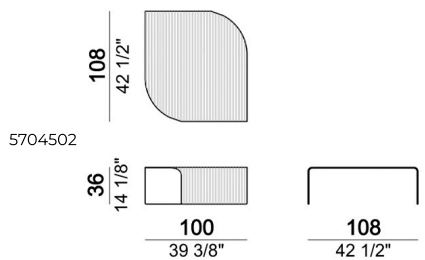

ARKETIPO / INDOOR

# COFFEE TABLE BLACKJOY

*designed by Lorenzo Remedi 2024*

**STRUCTURE:** smoked curved ribbed glass, underside varnished silver colour "Dark Rib", thickness 12 mm.

Coffee Table

Coffee Table

Coffee Table