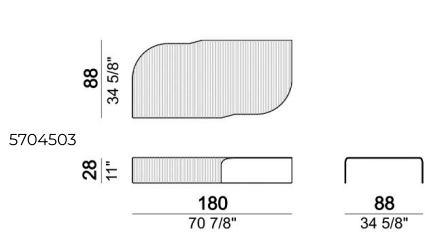

# COFFEE TABLE BLACKJOY

*designed by Lorenzo Remedi 2024*

**STRUCTURE:** smoked curved ribbed glass, underside varnished silver colour "Dark Rib", thickness 12 mm.

Coffee Table

Coffee Table

Coffee Table