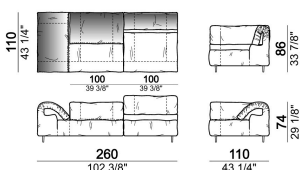

Composition "R" (right corner unit 260 cm with left pouf + fix central unit 110 cm + right unit 140 cm).

crazyr

Right or left unit

6109431

Right or left corner unit

6109451

Central unit

6109416

Fix central unit

6109474

Right or left unit

6109435

Composition "F" (left unit 210 cm + central unit 110 cm + central unit 90 cm)

crazyf

Right or left corner unit

6109449

Central unit

6109410

Composition "E" (left unit 210 cm + pouf 110x110 cm + right unit 120 cm)

crazye

Right or left unit

6109425

Sofa 310 cm.

6109483