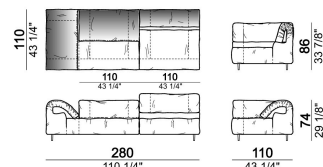

Right or left corner unit

6109445

Central unit

6109411

Chaise-longue with right or left short arm

6109457

unit with right or left pouf

6109467

Composition "R" (right corner unit 260 cm with left pouf + fix central unit 110 cm + right unit 140 cm).

crazyr

Right or left unit

6109431

Right or left corner unit

6109451

Central unit

6109416

Fix central unit

6109474

Right or left unit

6109435

Composition "F" (left unit 210 cm + central unit 110 cm + central unit 90 cm)

crazyf

Right or left corner unit

6109449

Central unit

6109410

Composition "E" (left unit 210 cm + pouf 110x110 cm + right unit 120 cm)

crazye

Right or left unit

6109425

Sofa 310 cm.

6109483