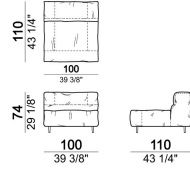

Composition "R" (right corner unit 260 cm with left pouf + fix central unit 110 cm + right unit 140 cm).

crazyr

Right or left unit

6109431

Right or left corner unit

6109451

Central unit

6109416

Composition "N" (central unit 220 cm + pouf 110x110 cm + right corner unit 280 cm)

crazyg

Composition "P" (central unit 220 cm with right pouf + right corner unit 260 cm)

crazyg

Right or left unit

6109427

Right or left corner unit

6109481

Dormeuse

6109463

Composition "L" (central unit 220 cm + right corner unit 260 cm)

crazyl

Composition "S" (fix central unit 220 cm + right corner unit 260 cm).

crazys

Central unit with right or left pouf

6109419

Sofa

6109404

Fix central unit

6109473

Sofa

6109405

Composition "M" (central unit 200 cm with left pouf + central unit 110 cm + right corner unit 280 cm)