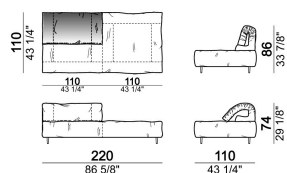

By some compositions the standard feet where the two units are joined are replaced by central feet.

Composition "H" (left unit 210 cm + chaise-longue with right short arm 120x160 cm)

crazyh

Sofa 310 cm.

6109482

Fix central unit

6109476

Dormeuse

6109464

Central unit with right or left pouf

6109421

Composition "O" (central unit 200 cm with left pouf + central unit 110 cm + right unit 250 cm)

crazyo

Right or left corner unit

6109445

Central unit

6109411

Chaise-longue with right or left short arm

6109457

unit with right or left pouf

6109467

Composition "R" (right corner unit 260 cm with left pouf + fix central unit 110 cm + right unit 140 cm).

crazyr

Right or left unit

6109431

Right or left corner unit

6109451

Central unit

6109416