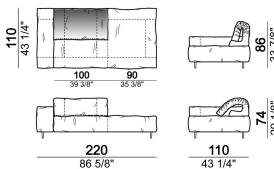

Composition "R" (right corner unit 260 cm with left pouf + fix central unit 110 cm + right unit 140 cm).

crazyr

Right or left unit

6109431

Right or left corner unit

6109451

Central unit

6109416

Composition "I" (central unit 220 cm + pouf 110x110 cm + right unit 250 cm)

crazyi

Right or left unit

6109437

Right or left corner unit with right or left pouf

6109453

Sofa

6109402

Fix central unit

6109475

unit with right or left pouf

6109439

unit with right or left pouf

6109441

Composition "C" (left unit 210 cm + pouf 110x110 cm + central unit 140 cm)

crazyg

Composition "N" (central unit 220 cm + pouf 110x110 cm + right corner unit 280 cm)

crazyg

Composition "P" (central unit 220 cm with right pouf + right corner unit 260 cm)

crazyg

Right or left unit

6109427

Right or left corner unit