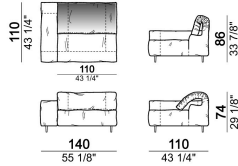

Right or left unit

6109429