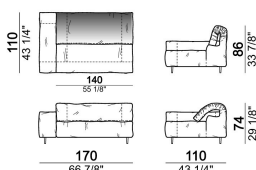

Right or left corner unit

6109445

Central unit

6109411

Chaise-longue with right or left short arm

6109457

unit with right or left pouf

6109467

Composition "R" (right corner unit 260 cm with left pouf + fix central unit 110 cm + right unit 140 cm).

crazyr

Right or left unit

6109431

Right or left corner unit

6109451

Central unit

6109416

Fix central unit

6109474

Right or left unit

6109435

Composition "F" (left unit 210 cm + central unit 110 cm + central unit 90 cm)

crazyf

Right or left corner unit

6109449

Central unit

6109410

Composition "E" (left unit 210 cm + pouf 110x110 cm + right unit 120 cm)

crazye

Right or left unit

6109425

Sofa 310 cm.

6109483