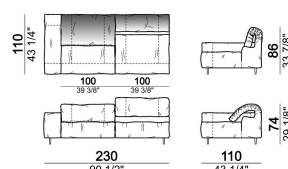

Right or left corner unit

6109445

Central unit

6109411

Chaise-longue with right or left short arm

6109457

unit with right or left pouf

6109467

Composition "R" (right corner unit 260 cm with left pouf + fix central unit 110 cm + right unit 140 cm).

crazyr

Right or left unit

6109431

Right or left corner unit

6109451

Central unit

6109416

Fix central unit

6109474

Right or left unit

6109435

Composition "F" (left unit 210 cm + central unit 110 cm + central unit 90 cm)

crazyf

Right or left corner unit

6109449

Central unit

6109410

Composition "E" (left unit 210 cm + pouf 110x110 cm + right unit 120 cm)

crazye

Right or left unit

6109425

Sofa 310 cm.

6109483