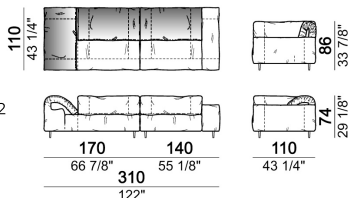

**SPRINGING:** elastic belts.

**SEAT HEIGHT:** 41 cm - 44 cm with spacers.

**ARM HEIGHT:** 58 cm

**FEET:** metal, finishes micaceous brown or titanium, h. 11,5 cm.

**On request, with an extra charge, feet can be supplied 3 cm higher by using spacers that may be at sight.**

By some compositions the standard feet where the two units are joined are replaced by central feet.

Composition "H" (left unit 210 cm + chaise-longue with right short arm 120x160 cm)

crazyh

Sofa 310 cm.

6109482

Fix central unit

6109476

Dormeuse

6109464

Central unit with right or left pouf

6109421

Composition "O" (central unit 200 cm with left pouf + central unit 110 cm + right unit 250 cm)

crazyo

Composition "R" (right corner unit 260 cm with left pouf + fix central unit 110 cm + right unit 140 cm).

crazyr

Right or left unit

6109431

Right or left corner unit

6109451

Central unit

6109416