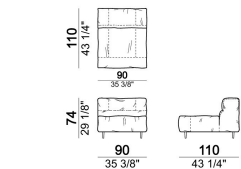

Fix central unit

6109475

unit with right or left pouf

6109439

unit with right or left pouf

6109441

Composition "C" (left unit 210 cm + pouf 110x110 cm + central unit 140 cm)

crazyg

Composition "N" (central unit 220 cm + pouf 110x110 cm + right corner unit 280 cm)

crazyg

Composition "P" (central unit 220 cm with right pouf + right corner unit 260 cm)

crazyg

Right or left unit

6109427

Right or left corner unit

6109447

Fix central unit

6109472

Right or left corner unit

6109443

Sofa 340 cm.

6109485

Sofa 290 cm.