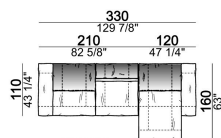

**SPRINGING:** elastic belts.

**SEAT HEIGHT:** 41 cm - 44 cm with spacers.

**ARM HEIGHT:** 58 cm

**FEET:** metal, finishes micaceous brown or titanium, h. 11,5 cm.

**On request, with an extra charge, feet can be supplied 3 cm higher by using spacers that may be at sight.**

By some compositions the standard feet where the two units are joined are replaced by central feet.

Composition "H" (left unit 210 cm + chaise-longue with right short arm 120x160 cm)

crazyh

Sofa 310 cm.

6109482

Composition "R" (right corner unit 260 cm with left pouf + fix central unit 110 cm + right unit 140 cm).

crazyr

Right or left unit

6109431

Right or left corner unit

6109451

Central unit

6109416