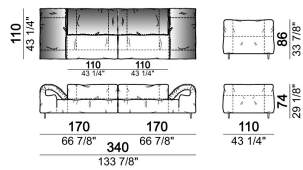

Composition "R" (right corner unit 260 cm with left pouf + fix central unit 110 cm + right unit 140 cm).

crazyr

Right or left unit

6109431

Right or left corner unit

6109451

Central unit

6109416

Composition "N" (central unit 220 cm + pouf 110x110 cm + right corner unit 280 cm)

crazyg

Composition "P" (central unit 220 cm with right pouf + right corner unit 260 cm)

crazyg

Right or left unit

6109427

Right or left corner unit

6109447

Fix central unit

6109472

Right or left corner unit

6109443

Sofa 340 cm.

6109485

Sofa 290 cm.

6109481

Dormeuse

6109463

Composition "L" (central unit 220 cm + right corner unit 260 cm)

crazyl

Composition "S" (fix central unit 220 cm + right corner unit 260 cm).

crazys

Central unit with right or left pouf