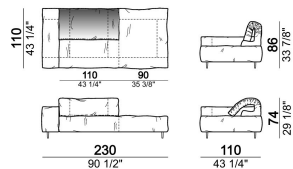

Composition "R" (right corner unit 260 cm with left pouf + fix central unit 110 cm + right unit 140 cm).

crazyr

Right or left unit

6109431

Right or left corner unit

6109451

Central unit

6109416

Composition "I" (central unit 220 cm + pouf 110x110 cm + right unit 250 cm)

crazyi

Right or left unit

6109437

Right or left corner unit with right or left pouf

6109453

Sofa

6109402

Fix central unit

6109475

unit with right or left pouf

6109439

unit with right or left pouf

6109441

Composition "C" (left unit 210 cm + pouf 110x110 cm + central unit 140 cm)

crazyg

Composition "N" (central unit 220 cm + pouf 110x110 cm + right corner unit 280 cm)

crazyg

Composition "P" (central unit 220 cm with right pouf + right corner unit 260 cm)

crazyg

Right or left unit

6109427

Right or left corner unit