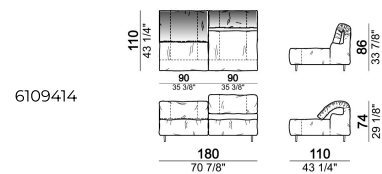

Composition "R" (right corner unit 260 cm with left pouf + fix central unit 110 cm + right unit 140 cm).

crazyr

Right or left unit

6109431

Right or left corner unit

6109451

Central unit

6109416

Central unit

6109410

Composition "E" (left unit 210 cm + pouf 110x110 cm + right unit 120 cm)

crazye

Right or left unit

6109425

Sofa 310 cm.

6109483

Sofa 320 cm.

6109484

Fix central unit

6109477

Sofa

6109403

Central unit

6109414

Central unit

6109412

Right or left corner unit with right or left pouf

6109455

Chaise-longue with right or left short arm

6109461

Chaise-longue with right or left short arm

6109459