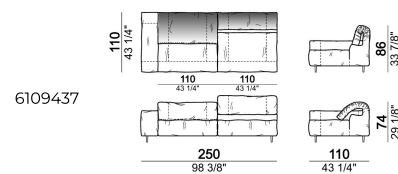

Composition "R" (right corner unit 260 cm with left pouf + fix central unit 110 cm + right unit 140 cm).

crazyr

Right or left unit

6109431

Right or left corner unit

6109451

Central unit

6109416

Central unit

6109412

Right or left corner unit with right or left pouf

6109455

Chaise-longue with right or left short arm

6109461

Chaise-longue with right or left short arm

6109459

Composition "I" (central unit 220 cm + pouf 110x110 cm + right unit 250 cm)

crazyi

Right or left unit

6109437

Right or left corner unit with right or left pouf

6109453

Sofa

6109402