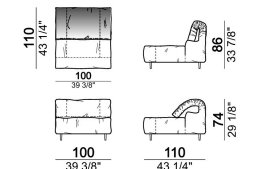

By some compositions the standard feet where the two units are joined are replaced by central feet.

Composition "H" (left unit 210 cm + chaise-longue with right short arm 120x160 cm)

crazyh

Sofa 310 cm.

6109482

Fix central unit

6109476

Dormeuse

6109464

Central unit with right or left pouf

6109421

Composition "O" (central unit 200 cm with left pouf + central unit 110 cm + right unit 250 cm)

crazyo

Right or left corner unit

6109445

Central unit

6109411

Chaise-longue with right or left short arm

6109457

unit with right or left pouf

6109467

Composition "R" (right corner unit 260 cm with left pouf + fix central unit 110 cm + right unit 140 cm).

crazyr

Right or left unit

6109431

Right or left corner unit

6109451

Central unit

6109416