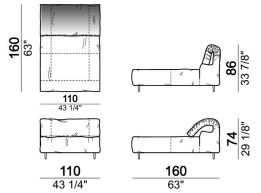

Composition "I" (central unit 220 cm + pouf 110x110 cm + right unit 250 cm)

crazyi

Right or left unit

6109437

Right or left corner unit with right or left pouf

6109453

Sofa

6109402

Right or left unit

6109433

Right or left unit

6109429

Dormeuse

6109465

Central unit

6109415

Fix central unit

6109475

unit with right or left pouf

6109439

unit with right or left pouf

6109441

Composition "C" (left unit 210 cm + pouf 110x110 cm + central unit 140 cm)

crazyg

Composition "N" (central unit 220 cm + pouf 110x110 cm + right corner unit 280 cm)

crazyg

Composition "P" (central unit 220 cm with right pouf + right corner unit 260 cm)

crazyg

Right or left unit

6109427

Right or left corner unit