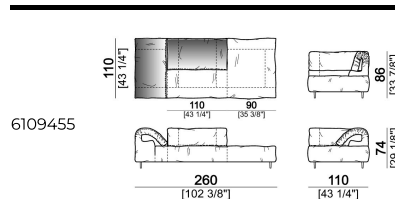

Composition "R" (right corner unit 260 cm with left pouf + fix central unit 110 cm + right unit 140 cm).

crazyr

Right or left unit

6109431

Right or left corner unit

6109451

Central unit

6109416

Sofa 320 cm.

6109484

Fix central unit

6109477

Sofa

6109403

Central unit

6109414

Central unit

6109412

Right or left corner unit with right or left pouf

6109455

Chaise-longue with right or left short arm

6109461

Chaise-longue with right or left short arm

6109459

Composition "I" (central unit 220 cm + pouf 110x110 cm + right unit 250 cm)

crazyi

Right or left unit

6109437

Right or left corner unit with right or left pouf

6109453

Sofa

6109402