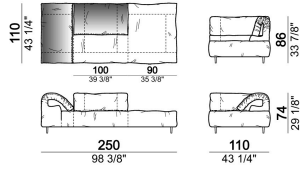

Composition "R" (right corner unit 260 cm with left pouf + fix central unit 110 cm + right unit 140 cm).

crazyr

Right or left unit

6109431

Right or left corner unit

6109451

Central unit

6109416

Central unit

6109412

Right or left corner unit with right or left pouf

6109455

Chaise-longue with right or left short arm

6109461

Chaise-longue with right or left short arm

6109459

Composition "I" (central unit 220 cm + pouf 110x110 cm + right unit 250 cm)

crazyi

Right or left unit

6109437

Right or left corner unit with right or left pouf

6109453

Sofa

6109402