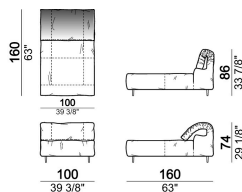

**SPRINGING:** elastic belts.

**SEAT HEIGHT:** 41 cm - 44 cm with spacers.

**ARM HEIGHT:** 58 cm

**FEET:** metal, finishes micaceous brown or titanium, h. 11,5 cm.

**On request, with an extra charge, feet can be supplied 3 cm higher by using spacers that may be at sight.**

By some compositions the standard feet where the two units are joined are replaced by central feet.

Composition "H" (left unit 210 cm + chaise-longue with right short arm 120x160 cm)

crazyh

Sofa 310 cm.

6109482

Fix central unit

6109476

Dormeuse

6109464

Central unit with right or left pouf

6109421

Composition "O" (central unit 200 cm with left pouf + central unit 110 cm + right unit 250 cm)

crazyo

Composition "R" (right corner unit 260 cm with left pouf + fix central unit 110 cm + right unit 140 cm).

crazyr

Right or left unit

6109431

Right or left corner unit

6109451

Central unit

6109416