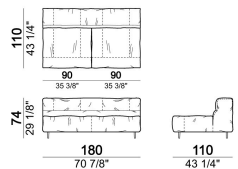

Composition "I" (central unit 220 cm + pouf 110x110 cm + right unit 250 cm)

crazyi

Right or left unit

6109437

Right or left corner unit with right or left pouf

6109453

Sofa

6109402

Fix central unit

6109475

unit with right or left pouf

6109439

unit with right or left pouf

6109441

Composition "C" (left unit 210 cm + pouf 110x110 cm + central unit 140 cm)

crazyg

Composition "N" (central unit 220 cm + pouf 110x110 cm + right corner unit 280 cm)

crazyg

Composition "P" (central unit 220 cm with right pouf + right corner unit 260 cm)

crazyg

Right or left unit

6109427

Right or left corner unit