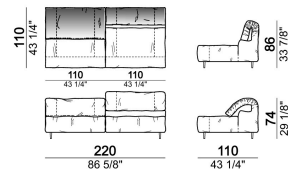

Right or left corner unit

6109445

Central unit

6109411

Chaise-longue with right or left short arm

6109457

unit with right or left pouf

6109467

Composition "R" (right corner unit 260 cm with left pouf + fix central unit 110 cm + right unit 140 cm).

crazyr

Right or left unit

6109431

Right or left corner unit

6109451

Central unit

6109416

Fix central unit

6109474

Right or left unit

6109435

Composition "F" (left unit 210 cm + central unit 110 cm + central unit 90 cm)

crazyf

Right or left corner unit

6109449

Central unit

6109410

Composition "E" (left unit 210 cm + pouf 110x110 cm + right unit 120 cm)

crazye

Right or left unit

6109425

Sofa 310 cm.

6109483