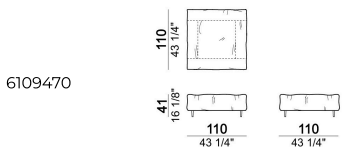

Central unit

6109410

Composition "E" (left unit 210 cm + pouf 110x110 cm + right unit 120 cm)

crazye

Right or left unit

6109425

Sofa 310 cm.

6109483

Central unit with right or left pouf

6109417

Central unit

6109413

Pouf

6109470

Sofa 290 cm.

6109480