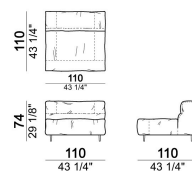

Right or left corner unit

6109445

Central unit

6109411

Chaise-longue with right or left short arm

6109457

unit with right or left pouf

6109467

Composition "R" (right corner unit 260 cm with left pouf + fix central unit 110 cm + right unit 140 cm).

crazyr

Right or left unit

6109431

Right or left corner unit

6109451

Central unit

6109416

Fix central unit

6109474

Right or left unit

6109435

Composition "F" (left unit 210 cm + central unit 110 cm + central unit 90 cm)

crazyf

Right or left corner unit

6109449

Central unit

6109410

Composition "E" (left unit 210 cm + pouf 110x110 cm + right unit 120 cm)

crazye

Right or left unit

6109425

Sofa 310 cm.

6109483