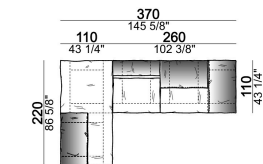

Composition "R" (right corner unit 260 cm with left pouf + fix central unit 110 cm + right unit 140 cm).

crazyr

Right or left unit

6109431

Right or left corner unit

6109451

Central unit

6109416

Composition "I" (central unit 220 cm + pouf 110x110 cm + right unit 250 cm)

crazyi

Right or left unit

6109437

Right or left corner unit with right or left pouf

6109453

Sofa

6109402

Fix central unit

6109475

unit with right or left pouf

6109439

unit with right or left pouf

6109441

Composition "C" (left unit 210 cm + pouf 110x110 cm + central unit 140 cm)

crazyg

Composition "N" (central unit 220 cm + pouf 110x110 cm + right corner unit 280 cm)

crazyg

Composition "P" (central unit 220 cm with right pouf + right corner unit 260 cm)

crazyg

Right or left unit

6109427

Right or left corner unit