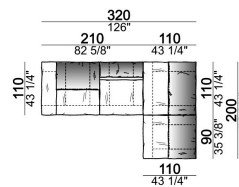

Composition "R" (right corner unit 260 cm with left pouf + fix central unit 110 cm + right unit 140 cm).

crazyr

Right or left unit

6109431

Right or left corner unit

6109451

Central unit

6109416

Fix central unit

6109474

Right or left unit

6109435

Composition "F" (left unit 210 cm + central unit 110 cm + central unit 90 cm)

crazyf

Right or left corner unit

6109449

Central unit

6109410

Composition "E" (left unit 210 cm + pouf 110x110 cm + right unit 120 cm)

crazye

Right or left unit

6109425

Sofa 310 cm.

6109483