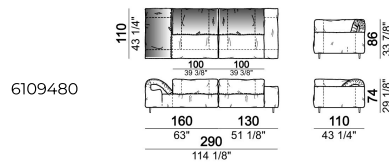

Composition "R" (right corner unit 260 cm with left pouf + fix central unit 110 cm + right unit 140 cm).

crazyr

Right or left unit

6109431

Right or left corner unit

6109451

Central unit

6109416

Central unit

6109410

Composition "E" (left unit 210 cm + pouf 110x110 cm + right unit 120 cm)

crazye

Right or left unit

6109425

Sofa 310 cm.

6109483

Central unit with right or left pouf

6109417

Central unit

6109413

Pouf

6109470

Sofa 290 cm.

6109480