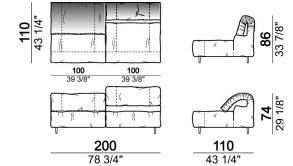

Composition "R" (right corner unit 260 cm with left pouf + fix central unit 110 cm + right unit 140 cm).

crazyr

Right or left unit

6109431

Right or left corner unit

6109451

Central unit

6109416

Composition "I" (central unit 220 cm + pouf 110x110 cm + right unit 250 cm)

crazyi

Right or left unit

6109437

Right or left corner unit with right or left pouf

6109453

Sofa

6109402

Fix central unit

6109475

unit with right or left pouf

6109439

unit with right or left pouf

6109441

Composition "C" (left unit 210 cm + pouf 110x110 cm + central unit 140 cm)

crazyg

Composition "N" (central unit 220 cm + pouf 110x110 cm + right corner unit 280 cm)

crazyg

Composition "P" (central unit 220 cm with right pouf + right corner unit 260 cm)

crazyg

Right or left unit

6109427

Right or left corner unit