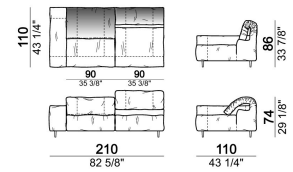

Right or left unit

6109433