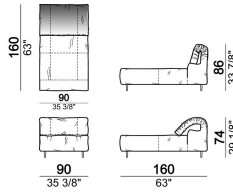

Fix central unit

6109475

unit with right or left pouf

6109439

unit with right or left pouf

6109441

Composition "C" (left unit 210 cm + pouf 110x110 cm + central unit 140 cm)

crazyg

Composition "N" (central unit 220 cm + pouf 110x110 cm + right corner unit 280 cm)

crazyg

Composition "P" (central unit 220 cm with right pouf + right corner unit 260 cm)

crazyg

Right or left unit

6109427

Right or left corner unit

6109447

Fix central unit

6109472

Right or left corner unit

6109443

Sofa 340 cm.

6109485

Sofa 290 cm.

6109481

Dormeuse

6109463

Composition "L" (central unit 220 cm + right corner unit 260 cm)

crazyl

Composition "S" (fix central unit 220 cm + right corner unit 260 cm).

crazys

Central unit with right or left pouf