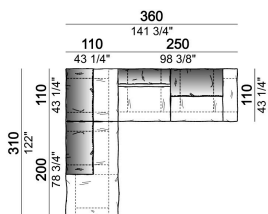

By some compositions the standard feet where the two units are joined are replaced by central feet.

Composition "H" (left unit 210 cm + chaise-longue with right short arm 120x160 cm)

crazyh

Sofa 310 cm.

6109482

Fix central unit

6109476

Dormeuse

6109464

Central unit with right or left pouf

6109421

Composition "O" (central unit 200 cm with left pouf + central unit 110 cm + right unit 250 cm)

crazyo

Right or left corner unit

6109445

Central unit

6109411

Chaise-longue with right or left short arm

6109457

unit with right or left pouf

6109467

Composition "R" (right corner unit 260 cm with left pouf + fix central unit 110 cm + right unit 140 cm).

crazyr

Right or left unit

6109431

Right or left corner unit

6109451

Central unit

6109416