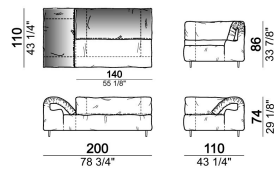

Composition "R" (right corner unit 260 cm with left pouf + fix central unit 110 cm + right unit 140 cm).

crazyr

Right or left unit

6109431

Right or left corner unit

6109451

Central unit

6109416

Fix central unit

6109475

unit with right or left pouf

6109439

unit with right or left pouf

6109441

Composition "C" (left unit 210 cm + pouf 110x110 cm + central unit 140 cm)

crazyg

Composition "N" (central unit 220 cm + pouf 110x110 cm + right corner unit 280 cm)

crazyg

Composition "P" (central unit 220 cm with right pouf + right corner unit 260 cm)

crazyg

Right or left unit

6109427

Right or left corner unit

6109447

Fix central unit

6109472

Right or left corner unit

6109443

Sofa 340 cm.

6109485

Sofa 290 cm.