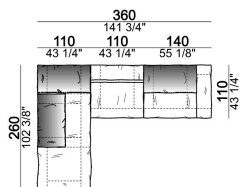

Fix central unit

6109476

Dormeuse

6109464

Central unit with right or left pouf

6109421

Composition "O" (central unit 200 cm with left pouf + central unit 110 cm + right unit 250 cm)

crazyo

Right or left corner unit

6109445

Central unit

6109411

Chaise-longue with right or left short arm

6109457

unit with right or left pouf

6109467

Composition "R" (right corner unit 260 cm with left pouf + fix central unit 110 cm + right unit 140 cm).

crazyr

Right or left unit

6109431

Right or left corner unit

6109451

Central unit

6109416

Fix central unit

6109474

Right or left unit

6109435

Composition "F" (left unit 210 cm + central unit 110 cm + central unit 90 cm)

crazyf

Right or left corner unit

6109449