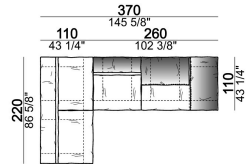

Composition "R" (right corner unit 260 cm with left pouf + fix central unit 110 cm + right unit 140 cm).

crazyr

Right or left unit

6109431

Right or left corner unit

6109451

Central unit

6109416

Composition "N" (central unit 220 cm + pouf 110x110 cm + right corner unit 280 cm)

crazyg

Composition "P" (central unit 220 cm with right pouf + right corner unit 260 cm)

crazyg

Right or left unit

6109427

Right or left corner unit

6109481

Dormeuse

6109463

Composition "L" (central unit 220 cm + right corner unit 260 cm)

crazyl

Composition "S" (fix central unit 220 cm + right corner unit 260 cm).

crazys

Central unit with right or left pouf

6109419

Sofa

6109404

Fix central unit

6109473

Sofa

6109405

Composition "M" (central unit 200 cm with left pouf + central unit 110 cm + right corner unit 280 cm)