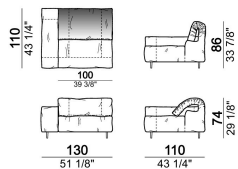

Composition "R" (right corner unit 260 cm with left pouf + fix central unit 110 cm + right unit 140 cm).

crazyr

Right or left unit

6109431

Right or left corner unit

6109451

Central unit

6109416

Fix central unit

6109475

unit with right or left pouf

6109439

unit with right or left pouf

6109441

Composition "C" (left unit 210 cm + pouf 110x110 cm + central unit 140 cm)

crazyg

Composition "N" (central unit 220 cm + pouf 110x110 cm + right corner unit 280 cm)

crazyg

Composition "P" (central unit 220 cm with right pouf + right corner unit 260 cm)

crazyg

Right or left unit

6109427

Right or left corner unit

6109447

Fix central unit

6109472

Right or left corner unit

6109443

Sofa 340 cm.

6109485

Sofa 290 cm.