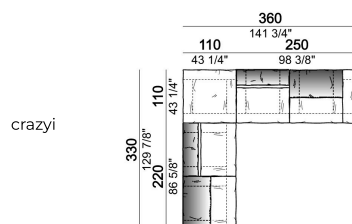

Composition "R" (right corner unit 260 cm with left pouf + fix central unit 110 cm + right unit 140 cm).

crazyr

Right or left unit

6109431

Right or left corner unit

6109451

Central unit

6109416

Central unit

6109412

Right or left corner unit with right or left pouf

6109455

Chaise-longue with right or left short arm

6109461

Chaise-longue with right or left short arm

6109459

Composition "I" (central unit 220 cm + pouf 110x110 cm + right unit 250 cm)

crazyi

Right or left unit

6109437

Right or left corner unit with right or left pouf

6109453

Sofa

6109402