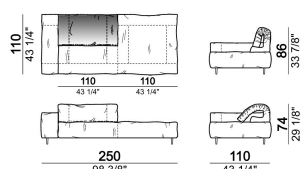

Fix central unit

6109476

Dormeuse

6109464

Central unit with right or left pouf

6109421

Composition "O" (central unit 200 cm with left pouf + central unit 110 cm + right unit 250 cm)

crazyo

Right or left corner unit

6109445

Central unit

6109411

Chaise-longue with right or left short arm

6109457

unit with right or left pouf

6109467

Composition "R" (right corner unit 260 cm with left pouf + fix central unit 110 cm + right unit 140 cm).

crazyr

Right or left unit

6109431

Right or left corner unit

6109451

Central unit

6109416

Fix central unit

6109474

Right or left unit

6109435

Composition "F" (left unit 210 cm + central unit 110 cm + central unit 90 cm)

crazyf

Right or left corner unit

6109449