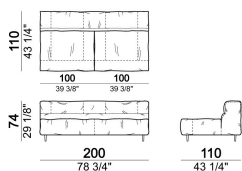

**SPRINGING:** elastic belts.

**SEAT HEIGHT:** 41 cm - 44 cm with spacers.

**ARM HEIGHT:** 58 cm

**FEET:** metal, finishes micaceous brown or titanium, h. 11,5 cm.

**On request, with an extra charge, feet can be supplied 3 cm higher by using spacers that may be at sight.**

By some compositions the standard feet where the two units are joined are replaced by central feet.

Composition "H" (left unit 210 cm + chaise-longue with right short arm 120x160 cm)

crazyh

Sofa 310 cm.

6109482

Fix central unit

6109476

Dormeuse

6109464

Central unit with right or left pouf

6109421

Composition "O" (central unit 200 cm with left pouf + central unit 110 cm + right unit 250 cm)

crazyo

Composition "R" (right corner unit 260 cm with left pouf + fix central unit 110 cm + right unit 140 cm).

crazyr

Right or left unit

6109431

Right or left corner unit

6109451

Central unit

6109416