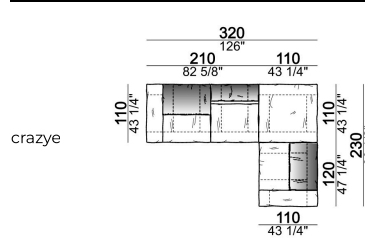

Composition "R" (right corner unit 260 cm with left pouf + fix central unit 110 cm + right unit 140 cm).

crazyr

Right or left unit

6109431

Right or left corner unit

6109451

Central unit

6109416

Fix central unit

6109474

Right or left unit

6109435

Composition "F" (left unit 210 cm + central unit 110 cm + central unit 90 cm)

crazyf

Right or left corner unit

6109449

Central unit

6109410

Composition "E" (left unit 210 cm + pouf 110x110 cm + right unit 120 cm)

crazye

Right or left unit

6109425

Sofa 310 cm.

6109483