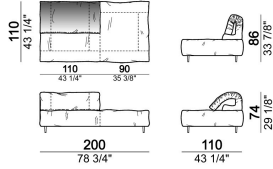

Composition "N" (central unit 220 cm + pouf 110x110 cm + right corner unit 280 cm)

crazyg

Composition "P" (central unit 220 cm with right pouf + right corner unit 260 cm)

crazyg

Right or left unit

6109427

Right or left corner unit

6109447

Fix central unit

6109472

Right or left corner unit

6109443

Sofa 340 cm.

6109485

Sofa 290 cm.

6109481

Dormeuse

6109463

Composition "L" (central unit 220 cm + right corner unit 260 cm)

crazyl

Composition "S" (fix central unit 220 cm + right corner unit 260 cm).

crazys

Central unit with right or left pouf

6109419

Sofa

6109404

Fix central unit

6109473

Sofa

6109405

Composition "M" (central unit 200 cm with left pouf + central unit 110 cm + right corner unit 280 cm)