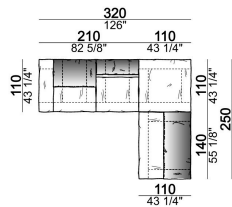

Composition "R" (right corner unit 260 cm with left pouf + fix central unit 110 cm + right unit 140 cm).

crazyr

Right or left unit

6109431

Right or left corner unit

6109451

Central unit

6109416

Composition "I" (central unit 220 cm + pouf 110x110 cm + right unit 250 cm)

crazyi

Right or left unit

6109437

Right or left corner unit with right or left pouf

6109453

Sofa

6109402

Fix central unit

6109475

unit with right or left pouf

6109439

unit with right or left pouf

6109441

Composition "C" (left unit 210 cm + pouf 110x110 cm + central unit 140 cm)

crazyg

Composition "N" (central unit 220 cm + pouf 110x110 cm + right corner unit 280 cm)

crazyg

Composition "P" (central unit 220 cm with right pouf + right corner unit 260 cm)

crazyg

Right or left unit

6109427

Right or left corner unit