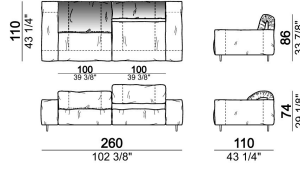

Composition "N" (central unit 220 cm + pouf 110x110 cm + right corner unit 280 cm)

crazyg

Composition "P" (central unit 220 cm with right pouf + right corner unit 260 cm)

crazyg

Right or left unit

6109427

Right or left corner unit

6109447

Fix central unit

6109472

Right or left corner unit

6109443

Sofa 340 cm.

6109485

Sofa 290 cm.

6109481

Dormeuse

6109463

Composition "L" (central unit 220 cm + right corner unit 260 cm)

crazyl

Composition "S" (fix central unit 220 cm + right corner unit 260 cm).

crazys

Central unit with right or left pouf

6109419

Sofa

6109404

Fix central unit

6109473

Sofa

6109405

Composition "M" (central unit 200 cm with left pouf + central unit 110 cm + right corner unit 280 cm)