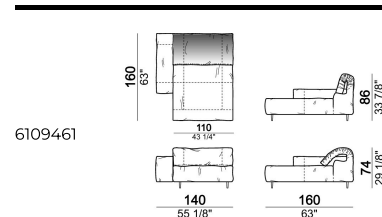

Composition "R" (right corner unit 260 cm with left pouf + fix central unit 110 cm + right unit 140 cm).

crazyr

Right or left unit

6109431

Right or left corner unit

6109451

Central unit

6109416

Central unit

6109412

Right or left corner unit with right or left pouf

6109455

Chaise-longue with right or left short arm

6109461

Chaise-longue with right or left short arm

6109459

Composition "I" (central unit 220 cm + pouf 110x110 cm + right unit 250 cm)

crazyi

Right or left unit

6109437

Right or left corner unit with right or left pouf

6109453

Sofa

6109402