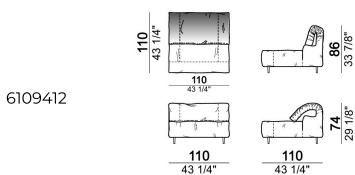

Central unit