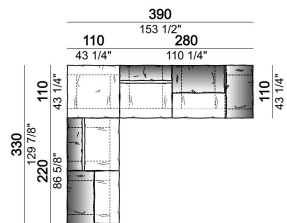

Composition "R" (right corner unit 260 cm with left pouf + fix central unit 110 cm + right unit 140 cm).

crazyr

Right or left unit

6109431

Right or left corner unit

6109451

Central unit

6109416

Composition "I" (central unit 220 cm + pouf 110x110 cm + right unit 250 cm)

crazyi

Right or left unit

6109437

Right or left corner unit with right or left pouf

6109453

Sofa

6109402

Fix central unit

6109475

unit with right or left pouf

6109439

unit with right or left pouf

6109441

Composition "C" (left unit 210 cm + pouf 110x110 cm + central unit 140 cm)

crazyg

Composition "N" (central unit 220 cm + pouf 110x110 cm + right corner unit 280 cm)

crazyg

Composition "P" (central unit 220 cm with right pouf + right corner unit 260 cm)

crazyg

Right or left unit

6109427

Right or left corner unit