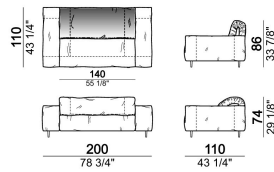

Composition "R" (right corner unit 260 cm with left pouf + fix central unit 110 cm + right unit 140 cm).

crazyr

Right or left unit

6109431

Right or left corner unit

6109451

Central unit

6109416

Central unit

6109412

Right or left corner unit with right or left pouf

6109455

Chaise-longue with right or left short arm

6109461

Chaise-longue with right or left short arm

6109459

Composition "I" (central unit 220 cm + pouf 110x110 cm + right unit 250 cm)

crazyi

Right or left unit

6109437

Right or left corner unit with right or left pouf

6109453

Sofa

6109402

Composition "N" (central unit 220 cm + pouf 110x110 cm + right corner unit 280 cm)

crazyg

Composition "P" (central unit 220 cm with right pouf + right corner unit 260 cm)

crazyg

Right or left unit

6109427

Right or left corner unit