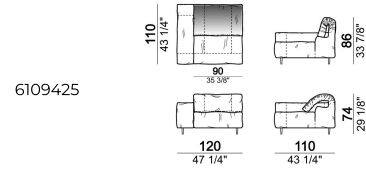

Composition "R" (right corner unit 260 cm with left pouf + fix central unit 110 cm + right unit 140 cm).

crazyr

Right or left unit

6109431

Right or left corner unit

6109451

Central unit

6109416

Fix central unit

6109474

Right or left unit

6109435

Composition "F" (left unit 210 cm + central unit 110 cm + central unit 90 cm)

crazyf

Right or left corner unit

6109449

Central unit

6109410

Composition "E" (left unit 210 cm + pouf 110x110 cm + right unit 120 cm)

crazye

Right or left unit

6109425

Sofa 310 cm.

6109483

Central unit with right or left pouf

6109417

Central unit

6109413

Pouf

6109470

Sofa 290 cm.

6109480