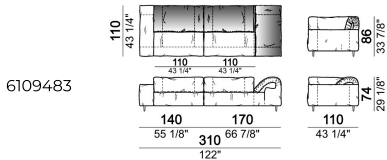

Composition "R" (right corner unit 260 cm with left pouf + fix central unit 110 cm + right unit 140 cm).

crazyr

Right or left unit

6109431

Right or left corner unit

6109451

Central unit

6109416

Fix central unit

6109474

Right or left unit

6109435

Composition "F" (left unit 210 cm + central unit 110 cm + central unit 90 cm)

crazyf

Right or left corner unit

6109449

Central unit

6109410

Composition "E" (left unit 210 cm + pouf 110x110 cm + right unit 120 cm)

crazye

Right or left unit

6109425

Sofa 310 cm.

6109483

Central unit with right or left pouf

6109417

Central unit

6109413

Pouf

6109470

Sofa 290 cm.

6109480