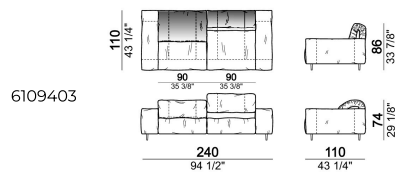

Central unit

6109410

Composition "E" (left unit 210 cm + pouf 110x110 cm + right unit 120 cm)

crazye

Right or left unit

6109425

Sofa 310 cm.

6109483

Sofa 320 cm.

6109484

Fix central unit

6109477

Sofa

6109403

Central unit

6109414

Central unit

6109412

Right or left corner unit with right or left pouf

6109455

Chaise-longue with right or left short arm

6109461

Chaise-longue with right or left short arm

6109459

Composition "I" (central unit 220 cm + pouf 110x110 cm + right unit 250 cm)

crazyi

Right or left unit

6109437

Right or left corner unit with right or left pouf

6109453

Sofa

6109402