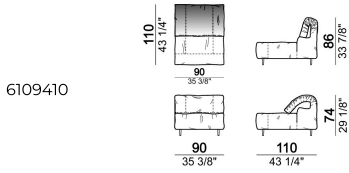

Composition "R" (right corner unit 260 cm with left pouf + fix central unit 110 cm + right unit 140 cm).

crazyr

Right or left unit

6109431

Right or left corner unit

6109451

Central unit

6109416

Fix central unit

6109474

Right or left unit

6109435

Composition "F" (left unit 210 cm + central unit 110 cm + central unit 90 cm)

crazyf

Right or left corner unit

6109449

Central unit

6109410

Composition "E" (left unit 210 cm + pouf 110x110 cm + right unit 120 cm)

crazye

Right or left unit

6109425

Sofa 310 cm.

6109483