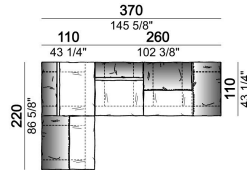

Composition "R" (right corner unit 260 cm with left pouf + fix central unit 110 cm + right unit 140 cm).

crazyr

Right or left unit

6109431

Right or left corner unit

6109451

Central unit

6109416

Composition "N" (central unit 220 cm + pouf 110x110 cm + right corner unit 280 cm)

crazyg

Composition "P" (central unit 220 cm with right pouf + right corner unit 260 cm)

crazyg

Right or left unit

6109427

Right or left corner unit

6109481

Dormeuse

6109463

Composition "L" (central unit 220 cm + right corner unit 260 cm)

crazyl

Composition "S" (fix central unit 220 cm + right corner unit 260 cm).

crazys

Central unit with right or left pouf

6109419

Sofa

6109404

Fix central unit

6109473

Sofa

6109405

Composition "M" (central unit 200 cm with left pouf + central unit 110 cm + right corner unit 280 cm)