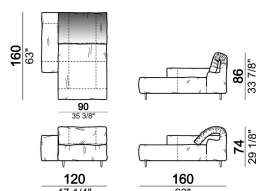

Fix central unit

6109476

Dormeuse

6109464

Central unit with right or left pouf

6109421

Composition "O" (central unit 200 cm with left pouf + central unit 110 cm + right unit 250 cm)

crazyo

Right or left corner unit

6109445

Central unit

6109411

Chaise-longue with right or left short arm

6109457

unit with right or left pouf

6109467

Composition "R" (right corner unit 260 cm with left pouf + fix central unit 110 cm + right unit 140 cm).

crazyr

Right or left unit

6109431

Right or left corner unit

6109451

Central unit

6109416

Fix central unit

6109474

Right or left unit

6109435

Composition "F" (left unit 210 cm + central unit 110 cm + central unit 90 cm)

crazyf

Right or left corner unit

6109449