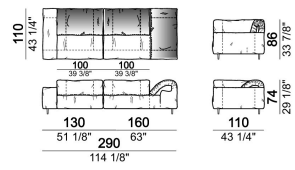

Composition "R" (right corner unit 260 cm with left pouf + fix central unit 110 cm + right unit 140 cm).

crazyr

Right or left unit

6109431

Right or left corner unit

6109451

Central unit

6109416

Composition "N" (central unit 220 cm + pouf 110x110 cm + right corner unit 280 cm)

crazyg

Composition "P" (central unit 220 cm with right pouf + right corner unit 260 cm)

crazyg

Right or left unit

6109427

Right or left corner unit

6109447

Fix central unit

6109472

Right or left corner unit

6109443

Sofa 340 cm.

6109485

Sofa 290 cm.

6109481

Dormeuse

6109463

Composition "L" (central unit 220 cm + right corner unit 260 cm)

crazyl

Composition "S" (fix central unit 220 cm + right corner unit 260 cm).

crazys

Central unit with right or left pouf