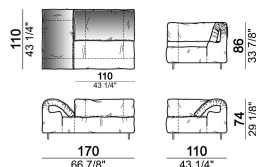

By some compositions the standard feet where the two units are joined are replaced by central feet.

Composition "H" (left unit 210 cm + chaise-longue with right short arm 120x160 cm)

crazyh

Sofa 310 cm.

6109482

Fix central unit

6109476

Dormeuse

6109464

Central unit with right or left pouf

6109421

Composition "O" (central unit 200 cm with left pouf + central unit 110 cm + right unit 250 cm)

crazyo

Right or left corner unit

6109445

Central unit

6109411

Chaise-longue with right or left short arm

6109457

unit with right or left pouf

6109467

Composition "R" (right corner unit 260 cm with left pouf + fix central unit 110 cm + right unit 140 cm).

crazyr

Right or left unit

6109431

Right or left corner unit

6109451

Central unit

6109416