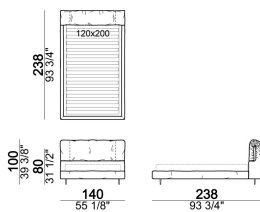

HEIGHT: 20 cm (slatted base), 30 cm (bedframe).

FEET: metal, finishes: micaceous brown.

Bed

7400302

Bed

7400301

Bed

7400303