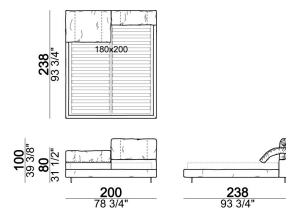

HEIGHT: 20 cm (slatted base), 30 cm (bedframe).

FEET: metal, finishes: micaceous brown.

Bed

7400302

Bed

7400301

Bed

7400303