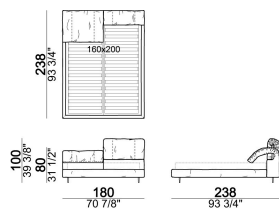

ARKETIPO / INDOOR

BED CRAZY DREAM

designed by Giuseppe Vigano' 2016

STRUCTURE: wood. Slatted base.

FRAME UPHOLSTERY: expanded polyurethane D40 covered with synthetic lining 230gr.

HEADBOARD UPHOLSTERY: expanded polyurethane D28; outer cover in 100% downproof white cotton filled with 100% natural goose feathers and quilted synthetic lining 230gr.

HEIGHT: 20 cm (slatted base), 30 cm (bedframe).

FEET: metal, finishes: micaceous brown.

Bed

7400302

Bed

7400301

Bed

7400303