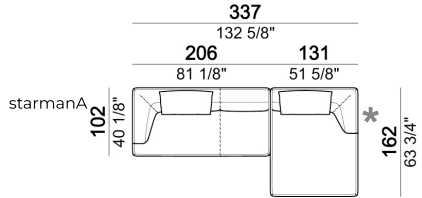

On request feet can be supplied 8 cm high without extra-charge.

Composition "F" (left unit 244x175 cm with angle 30°, right unit 161x166 cm angle 45° + 2 back cushions).

Right or left unit

Right or left unit

Unit with right or left pouf and angle 45°

Right or left unit

Pouf

Right or left unit

Pouf

Sofa

Sofa - DEPTH 112 CM

Composition "A" (left unit 206 cm, chaise-longue with right short arm 131x162 cm + 2 back cushions).

Corner

Right or left unit with angle 30°

Right or left unit with right or left pouf

Central unit with right or left pouf

Chaise-longue with right or left short arm

Central unit with right or left pouf

Right or left corner unit

6110523

Composition "B" (left unit 161 cm, left corner unit 206 cm, right unit 121 cm + 3 back cushions).

starmanB

Right or left unit with angle 30°

6110578

Composition "D" (left unit 161 cm, corner 147x147 cm, central unit 225 cm with right pouf and angle 30° + 3 back cushions).