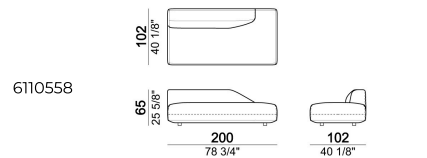

On request feet can be supplied 8 cm high without extra-charge.

Composition "F" (left unit 244x175 cm with angle 30°, right unit 161x166 cm angle 45° + 2 back cushions).

Right or left unit

Right or left unit

Unit with right or left pouf and angle 45°

Right or left unit

Pouf

Right or left unit

Pouf

Sofa

Sofa - DEPTH 112 CM

Composition "A" (left unit 206 cm, chaise-longue with right short arm 131x162 cm + 2 back cushions).

Corner

Right or left unit with angle 30°

Right or left unit with right or left pouf

Central unit with right or left pouf

Chaise-longue with right or left short arm

Central unit with right or left pouf

Right or left corner unit

Right or left unit

6110545

Composition 'E' (left unit 206 cm + corner 147x147 cm + central unit 200 cm with right pouf + 4 back cushions 80x70 cm)

starmanE

Central unit

6110522

Central unit with right or left pouf and angle 30°