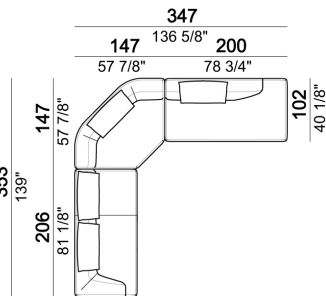

Sofa

6110503

Right or left unit with angle 30°

6110564

Chaise-longue with right or left short arm

6110534

Central unit

6110520

Right or left unit

6110545

Composition 'E' (left unit 206 cm + corner 147x147 cm + central unit 200 cm with right pouf + 4 back cushions 80x70 cm)

starmanE

Central unit

6110522

Central unit with right or left pouf and angle 30°

6110560

Back cushion.

7110561

Composition "C" (left unit 206 cm, right unit 161x166 cm angle 45° + 2 back cushions).

starmanC

The units marked with * have a short arm.

starmannC

Right or left unit

6110523

Composition "B" (left unit 161 cm, left corner unit 206 cm, right unit 121 cm + 3 back cushions).

starmanB

Right or left unit with angle 30°

6110578

Composition "D" (left unit 161 cm, corner 147x147 cm, central unit 225 cm with right pouf and angle 30° + 3 back cushions).