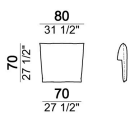

Sofa

6110503

Right or left unit with angle 30°

6110564

Chaise-longue with right or left short arm

6110534

Central unit

6110520

Right or left unit

6110545

Composition 'E' (left unit 206 cm + corner 147x147 cm + central unit 200 cm with right pouf + 4 back cushions 80x70 cm)

starmanE

Central unit

6110522

Central unit with right or left pouf and angle 30°

6110560

Back cushion.

7110561

Composition "C" (left unit 206 cm, right unit 161x166 cm angle 45° + 2 back cushions).

starmanC

The units marked with * have a short arm.

starmannC

Right or left unit

6110523

Composition "B" (left unit 161 cm, left corner unit 206 cm, right unit 121 cm + 3 back cushions).

starmanB

Right or left unit with angle 30°

6110578

Composition "D" (left unit 161 cm, corner 147x147 cm, central unit 225 cm with right pouf and angle 30° + 3 back cushions).