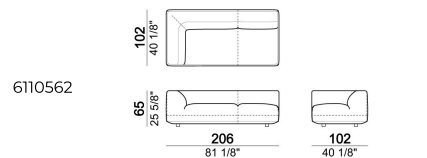

On request feet can be supplied 8 cm high without extra-charge.

Composition "F" (left unit 244x175 cm with angle 30°, right unit 161x166 cm angle 45° + 2 back cushions).

Right or left unit

Right or left unit

Unit with right or left pouf and angle 45°

Right or left unit

Pouf

Right or left unit

Pouf

Sofa

Sofa - DEPTH 112 CM

Composition "A" (left unit 206 cm, chaise-longue with right short arm 131x162 cm + 2 back cushions).

Corner

Right or left unit with angle 30°

Right or left unit with right or left pouf

Central unit with right or left pouf

Chaise-longue with right or left short arm

Central unit with right or left pouf

Right or left corner unit

Right or left unit

6110545

Composition 'E' (left unit 206 cm + corner 147x147 cm + central unit 200 cm with right pouf + 4 back cushions 80x70 cm)

starmanE

Central unit

6110522

Central unit with right or left pouf and angle 30°