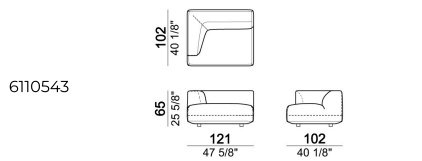

Unit with right or left pouf and angle 45°

Right or left unit

Pouf

Right or left unit

Pouf

Sofa

Sofa - DEPTH 112 CM

Composition "A" (left unit 206 cm, chaise-longue with right short arm 131x162 cm + 2 back cushions).

Corner

Right or left unit with angle 30°

Right or left unit with right or left pouf

Central unit with right or left pouf

Chaise-longue with right or left short arm

Central unit with right or left pouf

Right or left corner unit