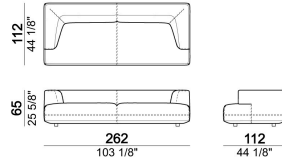

Right or left unit

6110545

Composition 'E' (left unit 206 cm + corner 147x147 cm + central unit 200 cm with right pouf + 4 back cushions 80x70 cm)

starmanE

Central unit

6110522

Central unit with right or left pouf and angle 30°

6110560

Back cushion.

7110561

Composition "C" (left unit 206 cm, right unit 161x166 cm angle 45° + 2 back cushions).

starmanC

The units marked with * have a short arm.

starmannC

Right or left unit

6110523

Composition "B" (left unit 161 cm, left corner unit 206 cm, right unit 121 cm + 3 back cushions).

starmanB

Right or left unit with angle 30°

6110578

Composition "D" (left unit 161 cm, corner 147x147 cm, central unit 225 cm with right pouf and angle 30° + 3 back cushions).

starmanD

Sofa - DEPTH 112 CM

6110515

Right or left unit with right or left pouf and angle 30°

6110572