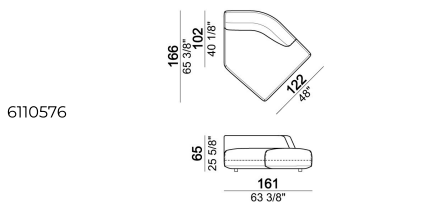

BACK CUSHION UPHOLSTERY: multi-density expanded polyurethane (21M + D50 Mind Foam) covered with synthetic lining 380gr.

SEAT HEIGHT: 42 cm - 45 cm with feet h. 8 cm.

ARM HEIGHT: 65 cm

FEET: plastic, h. 5 cm.

On request feet can be supplied 8 cm high without extra-charge.

Composition "F" (left unit 244x175 cm with angle 30°, right unit 161x166 cm angle 45° + 2 back cushions).

Right or left unit

Right or left unit

Unit with right or left pouf and angle 45°

Right or left unit

Pouf

Right or left unit

Pouf

Sofa

Sofa - DEPTH 112 CM

Composition "A" (left unit 206 cm, chaise-longue with right short arm 131x162 cm + 2 back cushions).

6110523

Composition "B" (left unit 161 cm, left corner unit 206 cm, right unit 121 cm + 3 back cushions).

starmanB

Right or left unit with angle 30°

6110578

Composition "D" (left unit 161 cm, corner 147x147 cm, central unit 225 cm with right pouf and angle 30° + 3 back cushions).