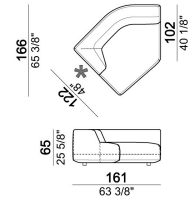

Right or left corner with angle 45°

6110574