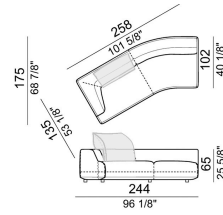

Right or left unit

6110545

Composition 'E' (left unit 206 cm + corner 147x147 cm + central unit 200 cm with right pouf + 4 back cushions 80x70 cm)

starmanE

Central unit

6110522

Central unit with right or left pouf and angle 30°

6110560

Back cushion.

7110561

Composition "C" (left unit 206 cm, right unit 161x166 cm angle 45° + 2 back cushions).

starmanC

The units marked with * have a short arm.

starmannC

Right or left unit

6110523

Composition "B" (left unit 161 cm, left corner unit 206 cm, right unit 121 cm + 3 back cushions).

starmanB

Right or left unit with angle 30°

6110578

Composition "D" (left unit 161 cm, corner 147x147 cm, central unit 225 cm with right pouf and angle 30° + 3 back cushions).

starmanD

Sofa - DEPTH 112 CM

6110515

Right or left unit with right or left pouf and angle 30°

6110572