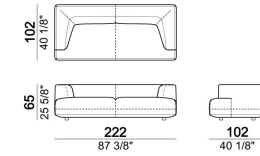

Sofa

6110503