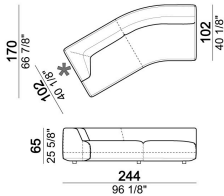

Right or left unit with angle 30°

6110566