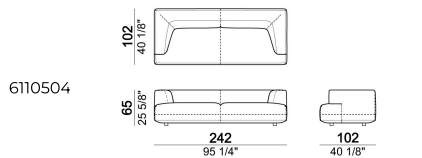

On request feet can be supplied 8 cm high without extra-charge.

Composition "F" (left unit 244x175 cm with angle 30°, right unit 161x166 cm angle 45° + 2 back cushions).

Right or left unit

Right or left unit

Unit with right or left pouf and angle 45°

Right or left unit

Pouf

Right or left unit

Pouf

Sofa

Sofa - DEPTH 112 CM

Composition "A" (left unit 206 cm, chaise-longue with right short arm 131x162 cm + 2 back cushions).

Corner

Right or left unit with angle 30°

Right or left unit with right or left pouf

Central unit with right or left pouf

Chaise-longue with right or left short arm

Central unit with right or left pouf

Right or left corner unit

6110523

Composition "B" (left unit 161 cm, left corner unit 206 cm, right unit 121 cm + 3 back cushions).

starmanB

Right or left unit with angle 30°

6110578

Composition "D" (left unit 161 cm, corner 147x147 cm, central unit 225 cm with right pouf and angle 30° + 3 back cushions).