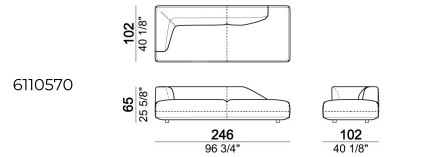

On request feet can be supplied 8 cm high without extra-charge.

Composition "F" (left unit 244x175 cm with angle 30°, right unit 161x166 cm angle 45° + 2 back cushions).

Right or left unit

Right or left unit

Unit with right or left pouf and angle 45°

Right or left unit

Pouf

Right or left unit

Pouf

Sofa

Sofa - DEPTH 112 CM

Composition "A" (left unit 206 cm, chaise-longue with right short arm 131x162 cm + 2 back cushions).

Corner

Right or left unit with angle 30°

Right or left unit with right or left pouf

Central unit with right or left pouf

Chaise-longue with right or left short arm

Central unit with right or left pouf

Right or left corner unit

6110523

Composition "B" (left unit 161 cm, left corner unit 206 cm, right unit 121 cm + 3 back cushions).

starmanB

Right or left unit with angle 30°

6110578

Composition "D" (left unit 161 cm, corner 147x147 cm, central unit 225 cm with right pouf and angle 30° + 3 back cushions).