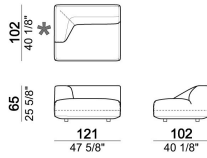

On request feet can be supplied 8 cm high without extra-charge.

Composition "F" (left unit 244x175 cm with angle 30°, right unit 161x166 cm angle 45° + 2 back cushions).

Right or left unit

Right or left unit

Right or left unit

6110545

Composition 'E' (left unit 206 cm + corner 147x147 cm + central unit 200 cm with right pouf + 4 back cushions 80x70 cm)

starmanE

Central unit

6110522

Central unit with right or left pouf and angle 30°

6110560

Back cushion.

7110561

Composition "C" (left unit 206 cm, right unit 161x166 cm angle 45° + 2 back cushions).

starmanC

The units marked with * have a short arm.

starmannC

Right or left unit

6110523

Composition "B" (left unit 161 cm, left corner unit 206 cm, right unit 121 cm + 3 back cushions).

starmanB

Right or left unit with angle 30°

6110578

Composition "D" (left unit 161 cm, corner 147x147 cm, central unit 225 cm with right pouf and angle 30° + 3 back cushions).