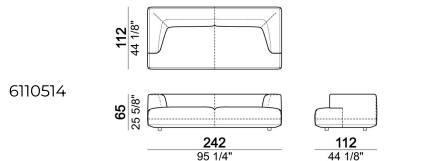

On request feet can be supplied 8 cm high without extra-charge.

Composition "F" (left unit 244x175 cm with angle 30°, right unit 161x166 cm angle 45° + 2 back cushions).

Right or left unit

Right or left unit

Unit with right or left pouf and angle 45°

Right or left unit

Pouf

Right or left unit

Pouf

Sofa

Sofa - DEPTH 112 CM

Composition "A" (left unit 206 cm, chaise-longue with right short arm 131x162 cm + 2 back cushions).

Corner

Right or left unit with angle 30°

Right or left unit with right or left pouf

Central unit with right or left pouf

Chaise-longue with right or left short arm

Central unit with right or left pouf

Right or left corner unit

6110523

Composition "B" (left unit 161 cm, left corner unit 206 cm, right unit 121 cm + 3 back cushions).

starmanB

Right or left unit with angle 30°

6110578

Composition "D" (left unit 161 cm, corner 147x147 cm, central unit 225 cm with right pouf and angle 30° + 3 back cushions).