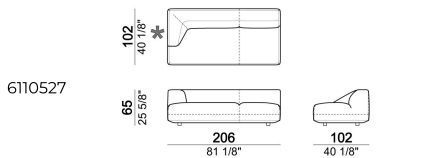

BACK CUSHION UPHOLSTERY: multi-density expanded polyurethane (21M + D50 Mind Foam) covered with synthetic lining 380gr.

SEAT HEIGHT: 42 cm - 45 cm with feet h. 8 cm.

ARM HEIGHT: 65 cm

FEET: plastic, h. 5 cm.

On request feet can be supplied 8 cm high without extra-charge.

Composition "F" (left unit 244x175 cm with angle 30°, right unit 161x166 cm angle 45° + 2 back cushions).

Right or left unit

Right or left unit

Unit with right or left pouf and angle 45°

Right or left unit

Pouf

Right or left unit

Pouf

Sofa

Sofa - DEPTH 112 CM

Composition "A" (left unit 206 cm, chaise-longue with right short arm 131x162 cm + 2 back cushions).

6110523

Composition "B" (left unit 161 cm, left corner unit 206 cm, right unit 121 cm + 3 back cushions).

starmanB

Right or left unit with angle 30°

6110578

Composition "D" (left unit 161 cm, corner 147x147 cm, central unit 225 cm with right pouf and angle 30° + 3 back cushions).