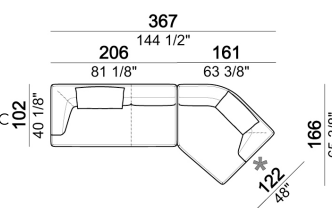

Right or left unit

6110545

Composition 'E' (left unit 206 cm + corner 147x147 cm + central unit 200 cm with right pouf + 4 back cushions 80x70 cm)

starmanE

Central unit

6110522

Central unit with right or left pouf and angle 30°

6110560

Back cushion.

7110561

Composition "C" (left unit 206 cm, right unit 161x166 cm angle 45° + 2 back cushions).

starmanC

The units marked with * have a short arm.

starmannC

Right or left unit

6110523

Composition "B" (left unit 161 cm, left corner unit 206 cm, right unit 121 cm + 3 back cushions).

starmanB

Right or left unit with angle 30°

6110578

Composition "D" (left unit 161 cm, corner 147x147 cm, central unit 225 cm with right pouf and angle 30° + 3 back cushions).

starmanD

Sofa - DEPTH 112 CM

6110515

Right or left unit with right or left pouf and angle 30°

6110572