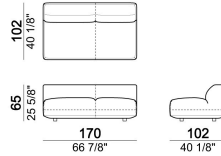

Sofa

6110503

Right or left unit with angle 30°

6110564

Chaise-longue with right or left short arm

6110534

Central unit

6110520

Right or left unit

6110545

Composition 'E' (left unit 206 cm + corner 147x147 cm + central unit 200 cm with right pouf + 4 back cushions 80x70 cm)

starmanE

Central unit

6110522

Central unit with right or left pouf and angle 30°

6110560

Back cushion.

7110561

Composition "C" (left unit 206 cm, right unit 161x166 cm angle 45° + 2 back cushions).

starmanC

The units marked with * have a short arm.

starmannC

Right or left unit

6110523

Composition "B" (left unit 161 cm, left corner unit 206 cm, right unit 121 cm + 3 back cushions).

starmanB

Right or left unit with angle 30°

6110578

Composition "D" (left unit 161 cm, corner 147x147 cm, central unit 225 cm with right pouf and angle 30° + 3 back cushions).