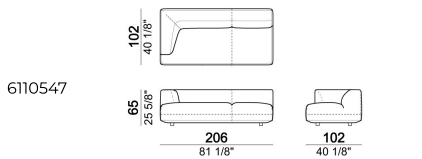

BACK CUSHION UPHOLSTERY: multi-density expanded polyurethane (21M + D50 Mind Foam) covered with synthetic lining 380gr.

SEAT HEIGHT: 42 cm - 45 cm with feet h. 8 cm.

ARM HEIGHT: 65 cm

FEET: plastic, h. 5 cm.

On request feet can be supplied 8 cm high without extra-charge.

Composition "F" (left unit 244x175 cm with angle 30°, right unit 161x166 cm angle 45° + 2 back cushions).

Right or left unit

Right or left unit

Unit with right or left pouf and angle 45°

Right or left unit

Pouf

Right or left unit

Pouf

Sofa

Sofa - DEPTH 112 CM

Composition "A" (left unit 206 cm, chaise-longue with right short arm 131x162 cm + 2 back cushions).

6110523

Composition "B" (left unit 161 cm, left corner unit 206 cm, right unit 121 cm + 3 back cushions).

starmanB

Right or left unit with angle 30°

6110578

Composition "D" (left unit 161 cm, corner 147x147 cm, central unit 225 cm with right pouf and angle 30° + 3 back cushions).