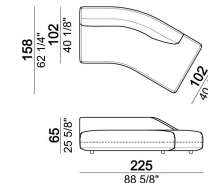

Sofa

6110503

Right or left unit with angle 30°

6110564

Chaise-longue with right or left short arm

6110534

Central unit

6110520

Right or left unit

6110545

Composition 'E' (left unit 206 cm + corner 147x147 cm + central unit 200 cm with right pouf + 4 back cushions 80x70 cm)

starmanE

Central unit

6110522

Central unit with right or left pouf and angle 30°

6110560

Back cushion.

7110561

Composition "C" (left unit 206 cm, right unit 161x166 cm angle 45° + 2 back cushions).

starmanC

The units marked with * have a short arm.

starmannC

Right or left unit

6110523

Composition "B" (left unit 161 cm, left corner unit 206 cm, right unit 121 cm + 3 back cushions).

starmanB

Right or left unit with angle 30°

6110578

Composition "D" (left unit 161 cm, corner 147x147 cm, central unit 225 cm with right pouf and angle 30° + 3 back cushions).