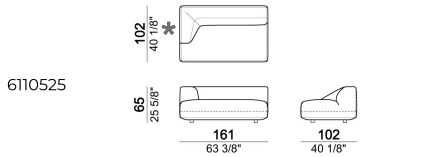

BACK CUSHION UPHOLSTERY: multi-density expanded polyurethane (21M + D50 Mind Foam) covered with synthetic lining 380gr.

SEAT HEIGHT: 42 cm - 45 cm with feet h. 8 cm.

ARM HEIGHT: 65 cm

FEET: plastic, h. 5 cm.

On request feet can be supplied 8 cm high without extra-charge.

Composition "F" (left unit 244x175 cm with angle 30°, right unit 161x166 cm angle 45° + 2 back cushions).

Right or left unit

Right or left unit

Right or left unit

6110545

Composition 'E' (left unit 206 cm + corner 147x147 cm + central unit 200 cm with right pouf + 4 back cushions 80x70 cm)

starmanE

Central unit

6110522

Central unit with right or left pouf and angle 30°

6110523

Composition "B" (left unit 161 cm, left corner unit 206 cm, right unit 121 cm + 3 back cushions).

starmanB

Right or left unit with angle 30°

6110578

Composition "D" (left unit 161 cm, corner 147x147 cm, central unit 225 cm with right pouf and angle 30° + 3 back cushions).