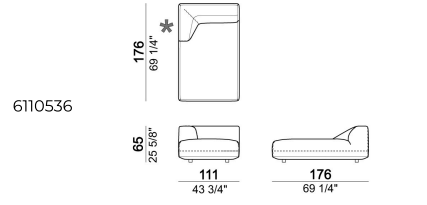

On request feet can be supplied 8 cm high without extra-charge.

Composition "F" (left unit 244x175 cm with angle 30°, right unit 161x166 cm angle 45° + 2 back cushions).

Right or left unit

Right or left unit

Unit with right or left pouf and angle 45°

Right or left unit

Pouf

Right or left unit

Pouf

Sofa

Sofa - DEPTH 112 CM

Composition "A" (left unit 206 cm, chaise-longue with right short arm 131x162 cm + 2 back cushions).

Corner

Right or left unit with angle 30°

Right or left unit with right or left pouf

Central unit with right or left pouf

Chaise-longue with right or left short arm

Central unit with right or left pouf

Right or left corner unit

6110523

Composition "B" (left unit 161 cm, left corner unit 206 cm, right unit 121 cm + 3 back cushions).

starmanB

Right or left unit with angle 30°

6110578

Composition "D" (left unit 161 cm, corner 147x147 cm, central unit 225 cm with right pouf and angle 30° + 3 back cushions).