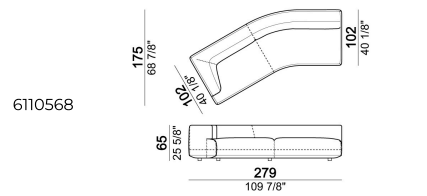

BACK CUSHION UPHOLSTERY: multi-density expanded polyurethane (21M + D50 Mind Foam) covered with synthetic lining 380gr.

SEAT HEIGHT: 42 cm - 45 cm with feet h. 8 cm.

ARM HEIGHT: 65 cm

FEET: plastic, h. 5 cm.

On request feet can be supplied 8 cm high without extra-charge.

Composition "F" (left unit 244x175 cm with angle 30°, right unit 161x166 cm angle 45° + 2 back cushions).

Right or left unit

Right or left unit

Unit with right or left pouf and angle 45°

Right or left unit

Pouf

Right or left unit

Pouf

Sofa

Sofa - DEPTH 112 CM

Composition "A" (left unit 206 cm, chaise-longue with right short arm 131x162 cm + 2 back cushions).

Corner

Right or left unit with angle 30°

Right or left unit with right or left pouf

Central unit with right or left pouf

Chaise-longue with right or left short arm

Central unit with right or left pouf

Right or left corner unit