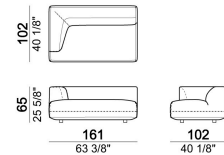

Sofa

6110503

Right or left unit with angle 30°

6110564

Chaise-longue with right or left short arm

6110534

Central unit

6110520

Right or left unit

6110545

Composition 'E' (left unit 206 cm + corner 147x147 cm + central unit 200 cm with right pouf + 4 back cushions 80x70 cm)

starmanE

Central unit

6110522

Central unit with right or left pouf and angle 30°

6110560

Back cushion.

7110561

Composition "C" (left unit 206 cm, right unit 161x166 cm angle 45° + 2 back cushions).

starmanC

The units marked with * have a short arm.

starmannC

Right or left unit

6110523

Composition "B" (left unit 161 cm, left corner unit 206 cm, right unit 121 cm + 3 back cushions).

starmanB

Right or left unit with angle 30°

6110578

Composition "D" (left unit 161 cm, corner 147x147 cm, central unit 225 cm with right pouf and angle 30° + 3 back cushions).