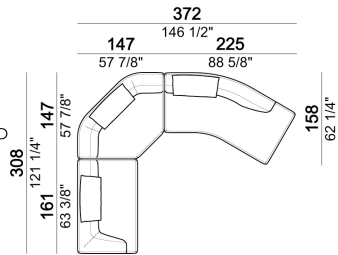

Right or left unit

6110545

Composition 'E' (left unit 206 cm + corner 147x147 cm + central unit 200 cm with right pouf + 4 back cushions 80x70 cm)

starmanE

Central unit

6110522

Central unit with right or left pouf and angle 30°

6110560

Back cushion.

7110561

Composition "C" (left unit 206 cm, right unit 161x166 cm angle 45° + 2 back cushions).

starmanC

The units marked with * have a short arm.

starmannC

Right or left unit

6110523

Composition "B" (left unit 161 cm, left corner unit 206 cm, right unit 121 cm + 3 back cushions).

starmanB

Right or left unit with angle 30°

6110578

Composition "D" (left unit 161 cm, corner 147x147 cm, central unit 225 cm with right pouf and angle 30° + 3 back cushions).

starmanD

Sofa - DEPTH 112 CM

6110515

Right or left unit with right or left pouf and angle 30°

6110572