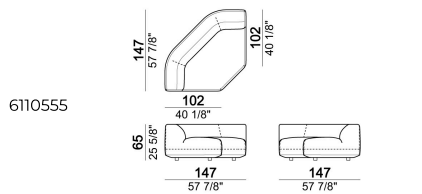

On request feet can be supplied 8 cm high without extra-charge.

Composition "F" (left unit 244x175 cm with angle 30°, right unit 161x166 cm angle 45° + 2 back cushions).

Right or left unit

Right or left unit

Unit with right or left pouf and angle 45°

Right or left unit

Pouf

Right or left unit

Pouf

Sofa

Sofa - DEPTH 112 CM

Composition "A" (left unit 206 cm, chaise-longue with right short arm 131x162 cm + 2 back cushions).

Corner

Right or left unit with angle 30°

Right or left unit with right or left pouf

Central unit with right or left pouf

Chaise-longue with right or left short arm

Central unit with right or left pouf

Right or left corner unit

6110523

Composition "B" (left unit 161 cm, left corner unit 206 cm, right unit 121 cm + 3 back cushions).

starmanB

Right or left unit with angle 30°

6110578

Composition "D" (left unit 161 cm, corner 147x147 cm, central unit 225 cm with right pouf and angle 30° + 3 back cushions).