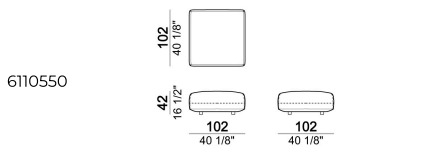

BACK CUSHION UPHOLSTERY: multi-density expanded polyurethane (21M + D50 Mind Foam) covered with synthetic lining 380gr.

SEAT HEIGHT: 42 cm - 45 cm with feet h. 8 cm.

ARM HEIGHT: 65 cm

FEET: plastic, h. 5 cm.

On request feet can be supplied 8 cm high without extra-charge.

Composition "F" (left unit 244x175 cm with angle 30°, right unit 161x166 cm angle 45° + 2 back cushions).

Right or left unit

Right or left unit

Unit with right or left pouf and angle 45°

Right or left unit

Pouf

Right or left unit

Pouf

Sofa

Sofa - DEPTH 112 CM

Composition "A" (left unit 206 cm, chaise-longue with right short arm 131x162 cm + 2 back cushions).