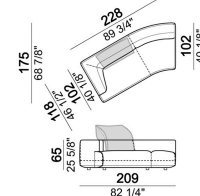

Right or left unit with angle 30°

6110564