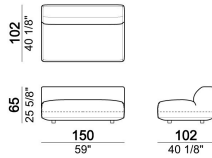

Central unit

6110521