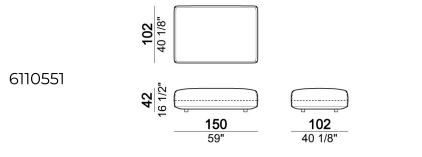

Unit with right or left pouf and angle 45°

Right or left unit

Pouf

Right or left unit

Pouf

Sofa

Sofa - DEPTH 112 CM

Composition "A" (left unit 206 cm, chaise-longue with right short arm 131x162 cm + 2 back cushions).

Corner

Right or left unit with angle 30°

Right or left unit with right or left pouf

Central unit with right or left pouf

Chaise-longue with right or left short arm

Central unit with right or left pouf

Right or left corner unit

Right or left unit

6110545

Composition 'E' (left unit 206 cm + corner 147x147 cm + central unit 200 cm with right pouf + 4 back cushions 80x70 cm)

starmanE

Central unit

6110522

Central unit with right or left pouf and angle 30°

6110523

Composition "B" (left unit 161 cm, left corner unit 206 cm, right unit 121 cm + 3 back cushions).

starmanB

Right or left unit with angle 30°

6110578

Composition "D" (left unit 161 cm, corner 147x147 cm, central unit 225 cm with right pouf and angle 30° + 3 back cushions).