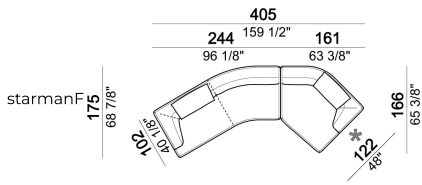

BACK CUSHION UPHOLSTERY: multi-density expanded polyurethane (21M + D50 Mind Foam) covered with synthetic lining 380gr.

SEAT HEIGHT: 42 cm - 45 cm with feet h. 8 cm.

ARM HEIGHT: 65 cm

FEET: plastic, h. 5 cm.

On request feet can be supplied 8 cm high without extra-charge.

Composition "F" (left unit 244x175 cm with angle 30°, right unit 161x166 cm angle 45° + 2 back cushions).

Right or left unit

Right or left unit

6110560

Back cushion.

7110561

Composition "C" (left unit 206 cm, right unit 161x166 cm angle 45° + 2 back cushions).

starmanC

The units marked with * have a short arm.

starmannC

Right or left unit

6110523

Composition "B" (left unit 161 cm, left corner unit 206 cm, right unit 121 cm + 3 back cushions).

starmanB

Right or left unit with angle 30°

6110578

Composition "D" (left unit 161 cm, corner 147x147 cm, central unit 225 cm with right pouf and angle 30° + 3 back cushions).