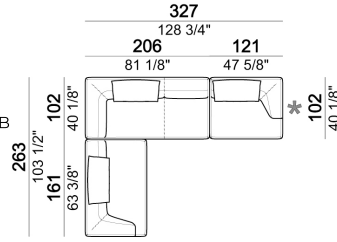

On request feet can be supplied 8 cm high without extra-charge.

Composition "F" (left unit 244x175 cm with angle 30°, right unit 161x166 cm angle 45° + 2 back cushions).

Right or left unit

Right or left unit

Right or left unit

6110545

Composition 'E' (left unit 206 cm + corner 147x147 cm + central unit 200 cm with right pouf + 4 back cushions 80x70 cm)

starmanE

Central unit

6110522

Central unit with right or left pouf and angle 30°

6110560

Back cushion.

7110561

Composition "C" (left unit 206 cm, right unit 161x166 cm angle 45° + 2 back cushions).

starmanC

The units marked with * have a short arm.

starmannC

Right or left unit

6110523

Composition "B" (left unit 161 cm, left corner unit 206 cm, right unit 121 cm + 3 back cushions).

starmanB

Right or left unit with angle 30°

6110578

Composition "D" (left unit 161 cm, corner 147x147 cm, central unit 225 cm with right pouf and angle 30° + 3 back cushions).