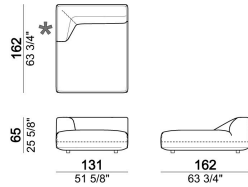

Sofa

6110503

Right or left unit with angle 30°

6110564

Chaise-longue with right or left short arm

6110534

Central unit

6110520

Right or left unit

6110545

Composition 'E' (left unit 206 cm + corner 147x147 cm + central unit 200 cm with right pouf + 4 back cushions 80x70 cm)

starmanE

Central unit

6110522

Central unit with right or left pouf and angle 30°

6110560

Back cushion.

7110561

Composition "C" (left unit 206 cm, right unit 161x166 cm angle 45° + 2 back cushions).

starmanC

The units marked with * have a short arm.

starmannC

Right or left unit

6110523

Composition "B" (left unit 161 cm, left corner unit 206 cm, right unit 121 cm + 3 back cushions).

starmanB

Right or left unit with angle 30°

6110578

Composition "D" (left unit 161 cm, corner 147x147 cm, central unit 225 cm with right pouf and angle 30° + 3 back cushions).