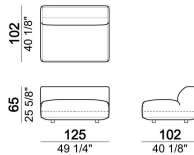

Sofa

6110503

Right or left unit with angle 30°

6110564

Chaise-longue with right or left short arm

6110534

Central unit

6110520

Right or left unit

6110545

Composition 'E' (left unit 206 cm + corner 147x147 cm + central unit 200 cm with right pouf + 4 back cushions 80x70 cm)

starmanE

Central unit

6110522

Central unit with right or left pouf and angle 30°

6110560

Back cushion.

7110561

Composition "C" (left unit 206 cm, right unit 161x166 cm angle 45° + 2 back cushions).

starmanC

The units marked with * have a short arm.

starmannC

Right or left unit

6110523

Composition "B" (left unit 161 cm, left corner unit 206 cm, right unit 121 cm + 3 back cushions).

starmanB

Right or left unit with angle 30°

6110578

Composition "D" (left unit 161 cm, corner 147x147 cm, central unit 225 cm with right pouf and angle 30° + 3 back cushions).