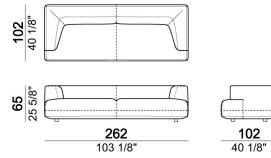

Sofa

6110505