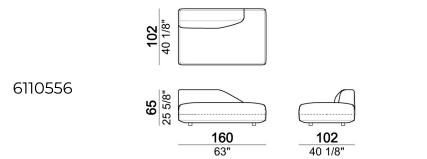

Unit with right or left pouf and angle 45°

Right or left unit

Pouf

Right or left unit

Pouf

Sofa

Sofa - DEPTH 112 CM

Composition "A" (left unit 206 cm, chaise-longue with right short arm 131x162 cm + 2 back cushions).

Corner

Right or left unit with angle 30°

Right or left unit with right or left pouf

Central unit with right or left pouf

Chaise-longue with right or left short arm

Central unit with right or left pouf

Right or left corner unit

Right or left unit

6110545

Composition 'E' (left unit 206 cm + corner 147x147 cm + central unit 200 cm with right pouf + 4 back cushions 80x70 cm)

starmanE

Central unit

6110522

Central unit with right or left pouf and angle 30°