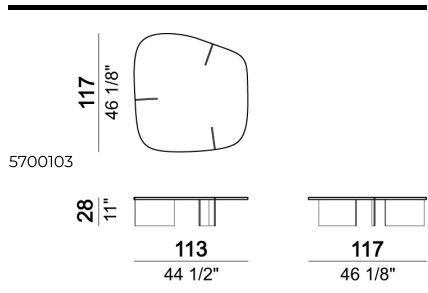

Coffee Table