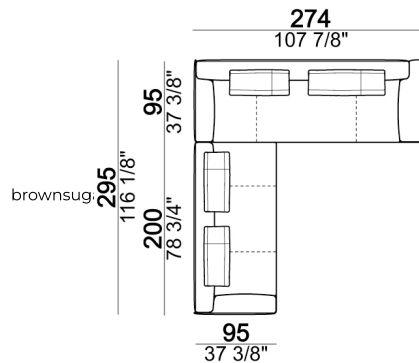

Back cushion

7110255

Central unit

Sofa / corner sofa

Composition "D" (left unit LARGE 184 cm + chaise longue LARGE with right long arm 131x160 cm + 1 back cushion 110 cm + 1 back cushion 70 cm)

Pouf

Back cushion

7110254

Sofa / corner sofa

Composition "E" (left unit 204 + chaise longue LARGE with right long arm 131x175 cm + 3 back cushions 70 cm)

Sofa / corner sofa SLIM

Sofa LARGE

Pouf

Composition "C" (left corner sofa 278 cm + left unit 204 cm + 3 back cushions 70 cm + 1 back cushion 90 cm)

Right or left unit / corner unit with right or left pouf

Chaise-longue LARGE with right or left long arm

Right or left unit LARGE

Central unit with right or left pouf

Composition "I" (right unit 204 cm + dormeuse 95x160 cm + 3 back cushions 70 cm)

Right or left unit LARGE

Right or left unit / corner unit

Composition "F" (left unit 204 cm + chaise longue LARGE with right long arm 131x175 cm + 3 back cushions 70 cm).

Backrest roll

Chaise-longue LARGE with right or left long arm