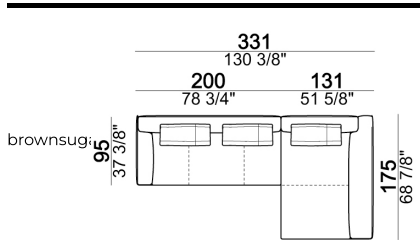

**SPRINGING:** elastic belts.

**SEAT HEIGHT:** 42 cm - 45 cm with feet h. 15 cm.

**ARM HEIGHT:** 57 cm (LARGE); 67 cm (SLIM).

**FEET:** metal, finishes: black nickel or titanium, or micaceous brown or oxy grey varnished, h.12 cm. On request feet can be supplied 3 cm higher with an extra charge.

Back cushion

7110253

Sofa LARGE

Right or left unit / corner unit

Composition "H" (left unit LARGE 184 cm + right corner unit 174 cm + central unit 180 cm with right pouf + 2 back cushions 110 cm + 1 back cushion 90 cm)

Back cushion

7110255

Central unit

Sofa / corner sofa

Composition "D" (left unit LARGE 184 cm + chaise longue LARGE with right long arm 131x160 cm + 1 back cushion 110 cm + 1 back cushion 70 cm)

Pouf

Back cushion

7110254

Sofa / corner sofa

Composition "E" (left unit 204 + chaise longue LARGE with right long arm 131x175 cm + 3 back cushions 70 cm)

Sofa / corner sofa SLIM

Sofa LARGE

Pouf

Composition "C" (left corner sofa 278 cm + left unit 204 cm + 3 back cushions 70 cm + 1 back cushion 90 cm)