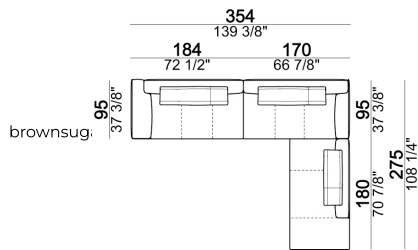

**SPRINGING:** elastic belts.

**SEAT HEIGHT:** 42 cm - 45 cm with feet h. 15 cm.

**ARM HEIGHT:** 57 cm (LARGE); 67 cm (SLIM).

**FEET:** metal, finishes: black nickel or titanium, or micaceous brown or oxy grey varnished, h.12 cm. On request feet can be supplied 3 cm higher with an extra charge.

Back cushion

7110253

Sofa LARGE

Right or left unit / corner unit

Composition "H" (left unit LARGE 184 cm + right corner unit 174 cm + central unit 180 cm with right pouf + 2 back cushions 110 cm + 1 back cushion 90 cm)

Back cushion

7110255

Central unit

Sofa / corner sofa

Composition "D" (left unit LARGE 184 cm + chaise longue LARGE with right long arm 131x160 cm + 1 back cushion 110 cm + 1 back cushion 70 cm)

Pouf

Back cushion

Right or left unit / corner unit

Composition "L" (left unit 204 cm + right unit LARGE 184 cm + 2 back cushions 70 cm + 1 back cushion 110 cm).

Dormeuse

Composition "B" (dormeuse 95x160 cm + right unit LARGE 234 cm + 2 back cushions 70 cm + 1 back cushion 90 cm)