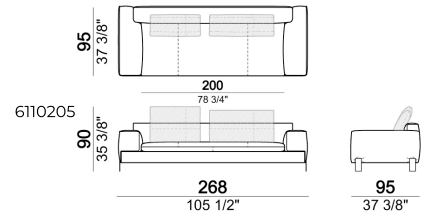

Back cushion

7110255

Central unit

Sofa / corner sofa

Composition "D" (left unit LARGE 184 cm + chaise longue LARGE with right long arm 131x160 cm + 1 back cushion 110 cm + 1 back cushion 70 cm)

Pouf

Back cushion

7110254

Sofa / corner sofa

Composition "E" (left unit 204 + chaise longue LARGE with right long arm 131x175 cm + 3 back cushions 70 cm)

Sofa / corner sofa SLIM

Sofa LARGE

Pouf

Composition "C" (left corner sofa 278 cm + left unit 204 cm + 3 back cushions 70 cm + 1 back cushion 90 cm)

Right or left unit / corner unit with right or left pouf

Chaise-longue LARGE with right or left long arm

Right or left unit LARGE

Central unit with right or left pouf

Composition "I" (right unit 204 cm + dormeuse 95x160 cm + 3 back cushions 70 cm)

Right or left unit LARGE

Right or left unit / corner unit

Composition "F" (left unit 204 cm + chaise longue LARGE with right long arm 131x175 cm + 3 back cushions 70 cm).

Backrest roll

Chaise-longue LARGE with right or left long arm