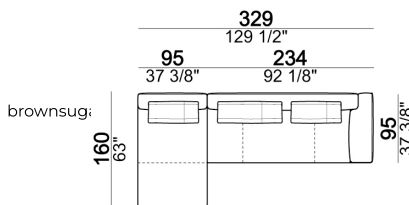

Right or left unit LARGE

Right or left unit / corner unit

Composition "F" (left unit 204 cm + chaise longue LARGE with right long arm 131x175 cm + 3 back cushions 70 cm).

Backrest roll

Chaise-longue LARGE with right or left long arm

Right or left unit / corner unit

Composition "L" (left unit 204 cm + right unit LARGE 184 cm + 2 back cushions 70 cm + 1 back cushion 110 cm).

Dormeuse

Composition "B" (dormeuse 95x160 cm + right unit LARGE 234 cm + 2 back cushions 70 cm + 1 back cushion 90 cm)

Unit LARGE with right or left pouf

Right or left unit LARGE

Pouf

Composition "A" (left unit 204 cm + dormeuse 95x160 cm + right unit LARGE 234 cm + 4 back cushions 70 cm + 1 back cushion 90 cm)

Central unit