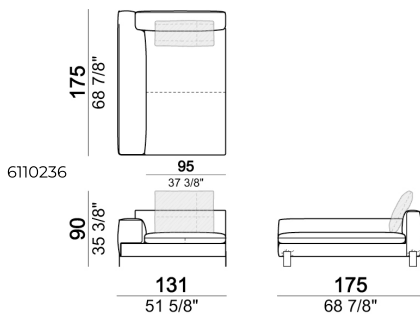

Back cushion

7110255

Central unit

Sofa / corner sofa

Composition "D" (left unit LARGE 184 cm + chaise longue LARGE with right long arm 131x160 cm + 1 back cushion 110 cm + 1 back cushion 70 cm)

Pouf

Back cushion

7110254

Sofa / corner sofa

Composition "E" (left unit 204 + chaise longue LARGE with right long arm 131x175 cm + 3 back cushions 70 cm)

Sofa / corner sofa SLIM

Sofa LARGE

Pouf

Composition "C" (left corner sofa 278 cm + left unit 204 cm + 3 back cushions 70 cm + 1 back cushion 90 cm)

Right or left unit / corner unit with right or left pouf

Chaise-longue LARGE with right or left long arm

Right or left unit LARGE

Central unit with right or left pouf

Composition "I" (right unit 204 cm + dormeuse 95x160 cm + 3 back cushions 70 cm)

Right or left unit LARGE

Right or left unit / corner unit

Composition "F" (left unit 204 cm + chaise longue LARGE with right long arm 131x175 cm + 3 back cushions 70 cm).

Backrest roll

Chaise-longue LARGE with right or left long arm