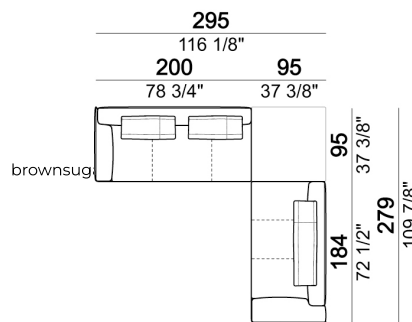

Right or left unit / corner unit with right or left pouf

Chaise-longue LARGE with right or left long arm

Right or left unit LARGE

Central unit with right or left pouf

Composition "I" (right unit 204 cm + dormeuse 95x160 cm + 3 back cushions 70 cm)

Right or left unit LARGE

Right or left unit / corner unit

Composition "F" (left unit 204 cm + chaise longue LARGE with right long arm 131x175 cm + 3 back cushions 70 cm).

Backrest roll

Chaise-longue LARGE with right or left long arm

Right or left unit / corner unit

Composition "L" (left unit 204 cm + right unit LARGE 184 cm + 2 back cushions 70 cm + 1 back cushion 110 cm).

Dormeuse

Composition "B" (dormeuse 95x160 cm + right unit LARGE 234 cm + 2 back cushions 70 cm + 1 back cushion 90 cm)

Unit LARGE with right or left pouf

Right or left unit LARGE

Pouf

Composition "A" (left unit 204 cm + dormeuse 95x160 cm + right unit LARGE 234 cm + 4 back cushions 70 cm + 1 back cushion 90 cm)

Central unit