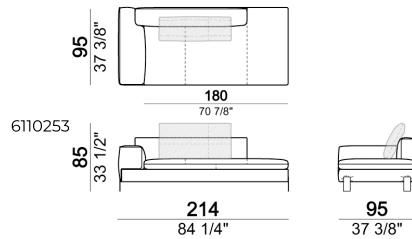

**SPRINGING:** elastic belts.

**SEAT HEIGHT:** 42 cm - 45 cm with feet h. 15 cm.

**ARM HEIGHT:** 57 cm (LARGE); 67 cm (SLIM).

**FEET:** metal, finishes: black nickel or titanium, or micaceous brown or oxy grey varnished, h.12 cm. On request feet can be supplied 3 cm higher with an extra charge.

Right or left unit LARGE

Right or left unit / corner unit

Composition "F" (left unit 204 cm + chaise longue LARGE with right long arm 131x175 cm + 3 back cushions 70 cm).

Backrest roll

Chaise-longue LARGE with right or left long arm

Right or left unit / corner unit

Composition "L" (left unit 204 cm + right unit LARGE 184 cm + 2 back cushions 70 cm + 1 back cushion 110 cm).

Dormeuse

Composition "B" (dormeuse 95x160 cm + right unit LARGE 234 cm + 2 back cushions 70 cm + 1 back cushion 90 cm)

Unit LARGE with right or left pouf

Right or left unit LARGE

Pouf

Composition "A" (left unit 204 cm + dormeuse 95x160 cm + right unit LARGE 234 cm + 4 back cushions 70 cm + 1 back cushion 90 cm)

Central unit