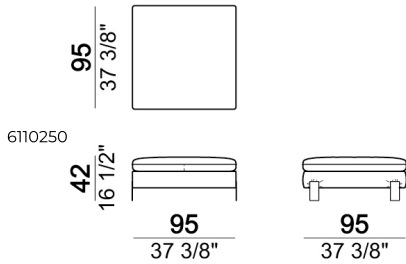

**SPRINGING:** elastic belts.

**SEAT HEIGHT:** 42 cm - 45 cm with feet h. 15 cm.

**ARM HEIGHT:** 57 cm (LARGE); 67 cm (SLIM).

**FEET:** metal, finishes: black nickel or titanium, or micaceous brown or oxy grey varnished, h.12 cm. On request feet can be supplied 3 cm higher with an extra charge.

Back cushion

7110255

Central unit

Sofa / corner sofa

Composition "D" (left unit LARGE 184 cm + chaise longue LARGE with right long arm 131x160 cm + 1 back cushion 110 cm + 1 back cushion 70 cm)

Pouf

Back cushion

7110254

Sofa / corner sofa

Composition "E" (left unit 204 + chaise longue LARGE with right long arm 131x175 cm + 3 back cushions 70 cm)

Sofa / corner sofa SLIM

Sofa LARGE

Pouf

Composition "C" (left corner sofa 278 cm + left unit 204 cm + 3 back cushions 70 cm + 1 back cushion 90 cm)

Right or left unit LARGE

Right or left unit / corner unit

Composition "F" (left unit 204 cm + chaise longue LARGE with right long arm 131x175 cm + 3 back cushions 70 cm).

Backrest roll

Chaise-longue LARGE with right or left long arm