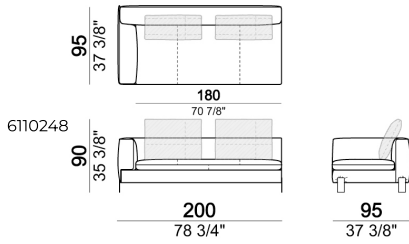

**SPRINGING:** elastic belts.

**SEAT HEIGHT:** 42 cm - 45 cm with feet h. 15 cm.

**ARM HEIGHT:** 57 cm (LARGE); 67 cm (SLIM).

**FEET:** metal, finishes: black nickel or titanium, or micaceous brown or oxy grey varnished, h.12 cm. On request feet can be supplied 3 cm higher with an extra charge.

Back cushion

7110253

Sofa LARGE

Right or left unit / corner unit

Composition "H" (left unit LARGE 184 cm + right corner unit 174 cm + central unit 180 cm with right pouf + 2 back cushions 110 cm + 1 back cushion 90 cm)

Back cushion

7110255

Central unit

Sofa / corner sofa

Composition "D" (left unit LARGE 184 cm + chaise longue LARGE with right long arm 131x160 cm + 1 back cushion 110 cm + 1 back cushion 70 cm)

Pouf

Back cushion

Right or left unit / corner unit

Composition "L" (left unit 204 cm + right unit LARGE 184 cm + 2 back cushions 70 cm + 1 back cushion 110 cm).

Dormeuse

Composition "B" (dormeuse 95x160 cm + right unit LARGE 234 cm + 2 back cushions 70 cm + 1 back cushion 90 cm)