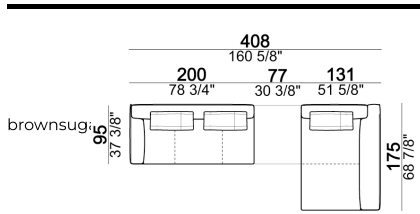

7110254

Sofa / corner sofa

Composition "E" (left unit 204 + chaise longue LARGE with right long arm 131x175 cm + 3 back cushions 70 cm)

Sofa / corner sofa SLIM

Sofa LARGE

Pouf

Composition "C" (left corner sofa 278 cm + left unit 204 cm + 3 back cushions 70 cm + 1 back cushion 90 cm)

Right or left unit / corner unit with right or left pouf

Chaise-longue LARGE with right or left long arm

Right or left unit LARGE

Central unit with right or left pouf

Composition "I" (right unit 204 cm + dormeuse 95x160 cm + 3 back cushions 70 cm)

Right or left unit LARGE

Right or left unit / corner unit

Composition "F" (left unit 204 cm + chaise longue LARGE with right long arm 131x175 cm + 3 back cushions 70 cm).

Backrest roll

Chaise-longue LARGE with right or left long arm

Right or left unit / corner unit

Composition "L" (left unit 204 cm + right unit LARGE 184 cm + 2 back cushions 70 cm + 1 back cushion 110 cm).

Dormeuse

Composition "B" (dormeuse 95x160 cm + right unit LARGE 234 cm + 2 back cushions 70 cm + 1 back cushion 90 cm)