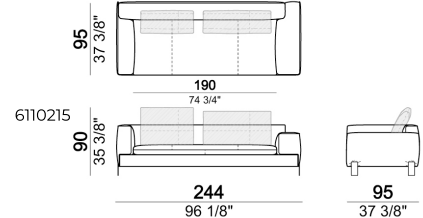

**SPRINGING:** elastic belts.

**SEAT HEIGHT:** 42 cm - 45 cm with feet h. 15 cm.

**ARM HEIGHT:** 57 cm (LARGE); 67 cm (SLIM).

**FEET:** metal, finishes: black nickel or titanium, or micaceous brown or oxy grey varnished, h.12 cm. On request feet can be supplied 3 cm higher with an extra charge.

Back cushion

7110253

Sofa LARGE

Right or left unit / corner unit

Composition "H" (left unit LARGE 184 cm + right corner unit 174 cm + central unit 180 cm with right pouf + 2 back cushions 110 cm + 1 back cushion 90 cm)

Back cushion

7110255

Central unit

Sofa / corner sofa

Composition "D" (left unit LARGE 184 cm + chaise longue LARGE with right long arm 131x160 cm + 1 back cushion 110 cm + 1 back cushion 70 cm)

Pouf

Back cushion

7110254

Sofa / corner sofa

Composition "E" (left unit 204 + chaise longue LARGE with right long arm 131x175 cm + 3 back cushions 70 cm)

Sofa / corner sofa SLIM

Sofa LARGE

Pouf

Composition "C" (left corner sofa 278 cm + left unit 204 cm + 3 back cushions 70 cm + 1 back cushion 90 cm)