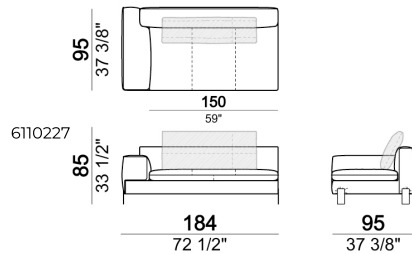

Back cushion

7110255

Central unit

Sofa / corner sofa

Composition "D" (left unit LARGE 184 cm + chaise longue LARGE with right long arm 131x160 cm + 1 back cushion 110 cm + 1 back cushion 70 cm)

Pouf

Back cushion

7110254

Sofa / corner sofa

Composition "E" (left unit 204 + chaise longue LARGE with right long arm 131x175 cm + 3 back cushions 70 cm)

Sofa / corner sofa SLIM

Sofa LARGE

Pouf

Composition "C" (left corner sofa 278 cm + left unit 204 cm + 3 back cushions 70 cm + 1 back cushion 90 cm)

Right or left unit / corner unit with right or left pouf

Chaise-longue LARGE with right or left long arm

Right or left unit LARGE

Central unit with right or left pouf

Composition "I" (right unit 204 cm + dormeuse 95x160 cm + 3 back cushions 70 cm)

Right or left unit LARGE

Right or left unit / corner unit

Composition "F" (left unit 204 cm + chaise longue LARGE with right long arm 131x175 cm + 3 back cushions 70 cm).

Backrest roll

Chaise-longue LARGE with right or left long arm