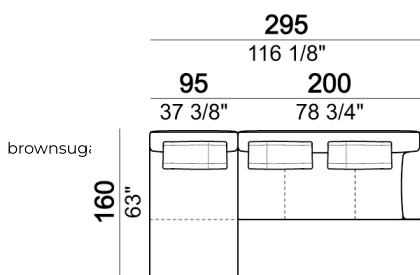

7110254

Sofa / corner sofa

Composition "E" (left unit 204 + chaise longue LARGE with right long arm 131x175 cm + 3 back cushions 70 cm)

Sofa / corner sofa SLIM

Sofa LARGE

Pouf

Composition "C" (left corner sofa 278 cm + left unit 204 cm + 3 back cushions 70 cm + 1 back cushion 90 cm)

Right or left unit / corner unit with right or left pouf

Chaise-longue LARGE with right or left long arm

Right or left unit LARGE

Central unit with right or left pouf

Composition "I" (right unit 204 cm + dormeuse 95x160 cm + 3 back cushions 70 cm)

Right or left unit LARGE

Right or left unit / corner unit

Composition "F" (left unit 204 cm + chaise longue LARGE with right long arm 131x175 cm + 3 back cushions 70 cm).

Backrest roll

Chaise-longue LARGE with right or left long arm

Right or left unit / corner unit

Composition "L" (left unit 204 cm + right unit LARGE 184 cm + 2 back cushions 70 cm + 1 back cushion 110 cm).

Dormeuse

Composition "B" (dormeuse 95x160 cm + right unit LARGE 234 cm + 2 back cushions 70 cm + 1 back cushion 90 cm)