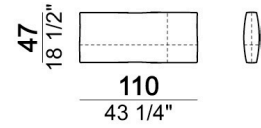

**SPRINGING:** elastic belts.

**SEAT HEIGHT:** 42 cm - 45 cm with feet h. 15 cm.

**ARM HEIGHT:** 57 cm (LARGE); 67 cm (SLIM).

**FEET:** metal, finishes: black nickel or titanium, or micaceous brown or oxy grey varnished, h.12 cm. On request feet can be supplied 3 cm higher with an extra charge.

**ATTENTION:** Back cushions are not included in the prices but they are required. The dimensions indicated are just a suggestion, they can be changed according to the client's taste.

Sofa / corner sofa SLIM

Back cushion

7110253

Sofa LARGE

Right or left unit / corner unit

Composition "H" (left unit LARGE 184 cm + right corner unit 174 cm + central unit 180 cm with right pouf + 2 back cushions 110 cm + 1 back cushion 90 cm)

Back cushion

7110255

Central unit

Sofa / corner sofa

Composition "D" (left unit LARGE 184 cm + chaise longue LARGE with right long arm 131x160 cm + 1 back cushion 110 cm + 1 back cushion 70 cm)

Pouf

Back cushion