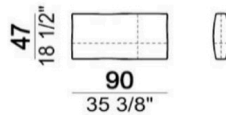

**SPRINGING:** elastic belts.

**SEAT HEIGHT:** 42 cm - 45 cm with feet h. 15 cm.

**ARM HEIGHT:** 57 cm (LARGE); 67 cm (SLIM).

**FEET:** metal, finishes: black nickel or titanium, or micaceous brown or oxy grey varnished, h.12 cm. On request feet can be supplied 3 cm higher with an extra charge.

Back cushion

7110253

Sofa LARGE

Right or left unit / corner unit

Composition "H" (left unit LARGE 184 cm + right corner unit 174 cm + central unit 180 cm with right pouf + 2 back cushions 110 cm + 1 back cushion 90 cm)

Back cushion

7110255

Central unit

Sofa / corner sofa

Composition "D" (left unit LARGE 184 cm + chaise longue LARGE with right long arm 131x160 cm + 1 back cushion 110 cm + 1 back cushion 70 cm)

Pouf

Back cushion

7110254

Sofa / corner sofa

Composition "E" (left unit 204 + chaise longue LARGE with right long arm 131x175 cm + 3 back cushions 70 cm)

Sofa / corner sofa SLIM

Sofa LARGE

Pouf

Composition "C" (left corner sofa 278 cm + left unit 204 cm + 3 back cushions 70 cm + 1 back cushion 90 cm)