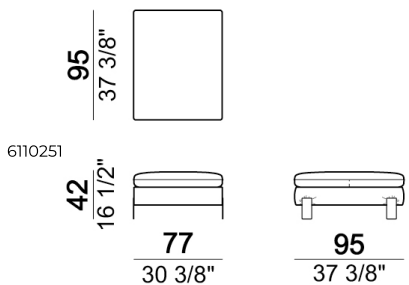

Back cushion

7110253

Sofa LARGE

Right or left unit / corner unit

Composition "H" (left unit LARGE 184 cm + right corner unit 174 cm + central unit 180 cm with right pouf + 2 back cushions 110 cm + 1 back cushion 90 cm)

Back cushion

7110255

Central unit

Sofa / corner sofa

Composition "D" (left unit LARGE 184 cm + chaise longue LARGE with right long arm 131x160 cm + 1 back cushion 110 cm + 1 back cushion 70 cm)

Pouf

Back cushion

7110254

Sofa / corner sofa

Composition "E" (left unit 204 + chaise longue LARGE with right long arm 131x175 cm + 3 back cushions 70 cm)

Sofa / corner sofa SLIM

Sofa LARGE

Pouf

Composition "C" (left corner sofa 278 cm + left unit 204 cm + 3 back cushions 70 cm + 1 back cushion 90 cm)

Right or left unit / corner unit

Composition "L" (left unit 204 cm + right unit LARGE 184 cm + 2 back cushions 70 cm + 1 back cushion 110 cm).

Dormeuse

Composition "B" (dormeuse 95x160 cm + right unit LARGE 234 cm + 2 back cushions 70 cm + 1 back cushion 90 cm)