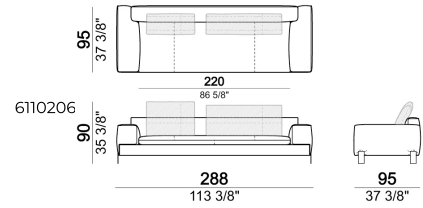

**SPRINGING:** elastic belts.

**SEAT HEIGHT:** 42 cm - 45 cm with feet h. 15 cm.

**ARM HEIGHT:** 57 cm (LARGE); 67 cm (SLIM).

**FEET:** metal, finishes: black nickel or titanium, or micaceous brown or oxy grey varnished, h.12 cm. On request feet can be supplied 3 cm higher with an extra charge.

**ATTENTION:** Back cushions are not included in the prices but they are required. The dimensions indicated are just a suggestion, they can be changed according to the client's taste.

Sofa / corner sofa SLIM

Back cushion

7110253

Sofa LARGE

Right or left unit / corner unit

Composition "H" (left unit LARGE 184 cm + right corner unit 174 cm + central unit 180 cm with right pouf + 2 back cushions 110 cm + 1 back cushion 90 cm)

Right or left unit / corner unit

Composition "L" (left unit 204 cm + right unit LARGE 184 cm + 2 back cushions 70 cm + 1 back cushion 110 cm).

Dormeuse

Composition "B" (dormeuse 95x160 cm + right unit LARGE 234 cm + 2 back cushions 70 cm + 1 back cushion 90 cm)