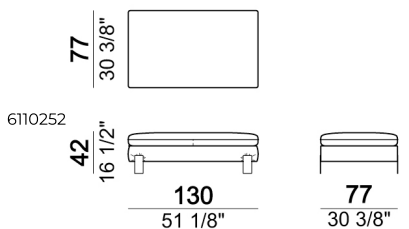

**SPRINGING:** elastic belts.

**SEAT HEIGHT:** 42 cm - 45 cm with feet h. 15 cm.

**ARM HEIGHT:** 57 cm (LARGE); 67 cm (SLIM).

**FEET:** metal, finishes: black nickel or titanium, or micaceous brown or oxy grey varnished, h.12 cm. On request feet can be supplied 3 cm higher with an extra charge.

Right or left unit LARGE

Right or left unit / corner unit

Composition "F" (left unit 204 cm + chaise longue LARGE with right long arm 131x175 cm + 3 back cushions 70 cm).

Backrest roll

Chaise-longue LARGE with right or left long arm

Right or left unit / corner unit

Composition "L" (left unit 204 cm + right unit LARGE 184 cm + 2 back cushions 70 cm + 1 back cushion 110 cm).

Dormeuse

Composition "B" (dormeuse 95x160 cm + right unit LARGE 234 cm + 2 back cushions 70 cm + 1 back cushion 90 cm)

Unit LARGE with right or left pouf

Right or left unit LARGE

Pouf

Composition "A" (left unit 204 cm + dormeuse 95x160 cm + right unit LARGE 234 cm + 4 back cushions 70 cm + 1 back cushion 90 cm)

Central unit