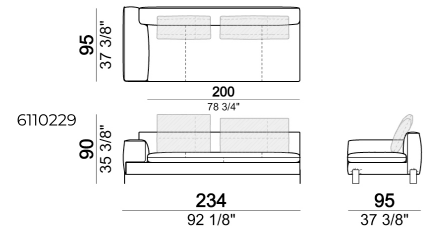

**SPRINGING:** elastic belts.

**SEAT HEIGHT:** 42 cm - 45 cm with feet h. 15 cm.

**ARM HEIGHT:** 57 cm (LARGE); 67 cm (SLIM).

**FEET:** metal, finishes: black nickel or titanium, or micaceous brown or oxy grey varnished, h.12 cm. On request feet can be supplied 3 cm higher with an extra charge.

Right or left unit LARGE

Right or left unit / corner unit

Composition "F" (left unit 204 cm + chaise longue LARGE with right long arm 131x175 cm + 3 back cushions 70 cm).

Backrest roll

Chaise-longue LARGE with right or left long arm

Right or left unit / corner unit

Composition "L" (left unit 204 cm + right unit LARGE 184 cm + 2 back cushions 70 cm + 1 back cushion 110 cm).

Dormeuse

Composition "B" (dormeuse 95x160 cm + right unit LARGE 234 cm + 2 back cushions 70 cm + 1 back cushion 90 cm)

Unit LARGE with right or left pouf

Right or left unit LARGE

Pouf

Composition "A" (left unit 204 cm + dormeuse 95x160 cm + right unit LARGE 234 cm + 4 back cushions 70 cm + 1 back cushion 90 cm)

Central unit