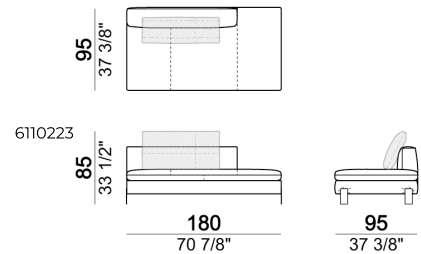

7110254

Sofa / corner sofa

Composition "E" (left unit 204 + chaise longue LARGE with right long arm 131x175 cm + 3 back cushions 70 cm)

Sofa / corner sofa SLIM

Sofa LARGE

Pouf

Composition "C" (left corner sofa 278 cm + left unit 204 cm + 3 back cushions 70 cm + 1 back cushion 90 cm)

Right or left unit / corner unit with right or left pouf

Chaise-longue LARGE with right or left long arm

Right or left unit LARGE

Central unit with right or left pouf

Composition "I" (right unit 204 cm + dormeuse 95x160 cm + 3 back cushions 70 cm)

Right or left unit LARGE

Right or left unit / corner unit

Composition "F" (left unit 204 cm + chaise longue LARGE with right long arm 131x175 cm + 3 back cushions 70 cm).

Backrest roll

Chaise-longue LARGE with right or left long arm

Right or left unit / corner unit

Composition "L" (left unit 204 cm + right unit LARGE 184 cm + 2 back cushions 70 cm + 1 back cushion 110 cm).

Dormeuse

Composition "B" (dormeuse 95x160 cm + right unit LARGE 234 cm + 2 back cushions 70 cm + 1 back cushion 90 cm)