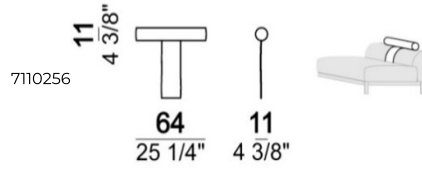

Right or left unit / corner unit with right or left pouf

Chaise-longue LARGE with right or left long arm

Right or left unit LARGE

Central unit with right or left pouf

Composition "I" (right unit 204 cm + dormeuse 95x160 cm + 3 back cushions 70 cm)

Right or left unit LARGE

Right or left unit / corner unit

Composition "F" (left unit 204 cm + chaise longue LARGE with right long arm 131x175 cm + 3 back cushions 70 cm).

Backrest roll

Chaise-longue LARGE with right or left long arm

Right or left unit / corner unit

Composition "L" (left unit 204 cm + right unit LARGE 184 cm + 2 back cushions 70 cm + 1 back cushion 110 cm).

Dormeuse

Composition "B" (dormeuse 95x160 cm + right unit LARGE 234 cm + 2 back cushions 70 cm + 1 back cushion 90 cm)