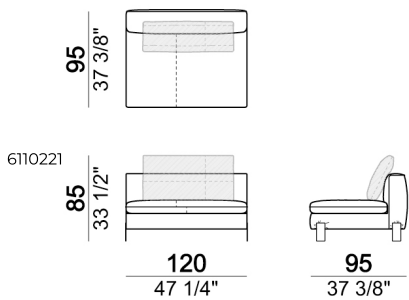

**SPRINGING:** elastic belts.

**SEAT HEIGHT:** 42 cm - 45 cm with feet h. 15 cm.

**ARM HEIGHT:** 57 cm (LARGE); 67 cm (SLIM).

**FEET:** metal, finishes: black nickel or titanium, or micaceous brown or oxy grey varnished, h.12 cm. On request feet can be supplied 3 cm higher with an extra charge.

Back cushion

7110253

Sofa LARGE

Right or left unit / corner unit

Composition "H" (left unit LARGE 184 cm + right corner unit 174 cm + central unit 180 cm with right pouf + 2 back cushions 110 cm + 1 back cushion 90 cm)

Back cushion

7110255

Central unit

Sofa / corner sofa

Composition "D" (left unit LARGE 184 cm + chaise longue LARGE with right long arm 131x160 cm + 1 back cushion 110 cm + 1 back cushion 70 cm)

Pouf

Back cushion

Right or left unit / corner unit

Composition "L" (left unit 204 cm + right unit LARGE 184 cm + 2 back cushions 70 cm + 1 back cushion 110 cm).

Dormeuse

Composition "B" (dormeuse 95x160 cm + right unit LARGE 234 cm + 2 back cushions 70 cm + 1 back cushion 90 cm)