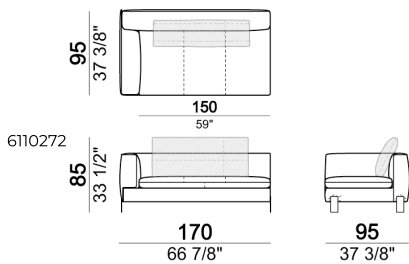

Right or left unit / corner unit with right or left pouf

Chaise-longue LARGE with right or left long arm

Right or left unit LARGE

Central unit with right or left pouf

Composition "I" (right unit 204 cm + dormeuse 95x160 cm + 3 back cushions 70 cm)

Right or left unit LARGE

Right or left unit / corner unit

Composition "F" (left unit 204 cm + chaise longue LARGE with right long arm 131x175 cm + 3 back cushions 70 cm).

Backrest roll

Chaise-longue LARGE with right or left long arm

Right or left unit / corner unit

Composition "L" (left unit 204 cm + right unit LARGE 184 cm + 2 back cushions 70 cm + 1 back cushion 110 cm).

Dormeuse

Composition "B" (dormeuse 95x160 cm + right unit LARGE 234 cm + 2 back cushions 70 cm + 1 back cushion 90 cm)

Unit LARGE with right or left pouf

Right or left unit LARGE

Pouf

Composition "A" (left unit 204 cm + dormeuse 95x160 cm + right unit LARGE 234 cm + 4 back cushions 70 cm + 1 back cushion 90 cm)

Central unit