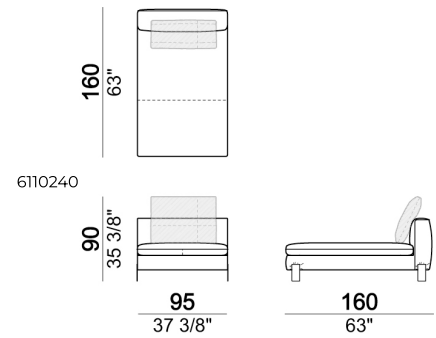

Right or left unit / corner unit with right or left pouf

Chaise-longue LARGE with right or left long arm

Right or left unit LARGE

Central unit with right or left pouf

Composition "I" (right unit 204 cm + dormeuse 95x160 cm + 3 back cushions 70 cm)

Right or left unit LARGE

Right or left unit / corner unit

Composition "F" (left unit 204 cm + chaise longue LARGE with right long arm 131x175 cm + 3 back cushions 70 cm).

Backrest roll

Chaise-longue LARGE with right or left long arm

Right or left unit / corner unit

Composition "L" (left unit 204 cm + right unit LARGE 184 cm + 2 back cushions 70 cm + 1 back cushion 110 cm).

Dormeuse

Composition "B" (dormeuse 95x160 cm + right unit LARGE 234 cm + 2 back cushions 70 cm + 1 back cushion 90 cm)

Unit LARGE with right or left pouf

Right or left unit LARGE

Pouf

Composition "A" (left unit 204 cm + dormeuse 95x160 cm + right unit LARGE 234 cm + 4 back cushions 70 cm + 1 back cushion 90 cm)

Central unit