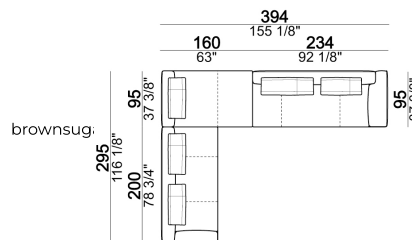

**SPRINGING:** elastic belts.

**SEAT HEIGHT:** 42 cm - 45 cm with feet h. 15 cm.

**ARM HEIGHT:** 57 cm (LARGE); 67 cm (SLIM).

**FEET:** metal, finishes: black nickel or titanium, or micaceous brown or oxy grey varnished, h.12 cm. On request feet can be supplied 3 cm higher with an extra charge.

Right or left unit LARGE

Right or left unit / corner unit

Composition "F" (left unit 204 cm + chaise longue LARGE with right long arm 131x175 cm + 3 back cushions 70 cm).

Backrest roll

Chaise-longue LARGE with right or left long arm

Right or left unit / corner unit

Composition "L" (left unit 204 cm + right unit LARGE 184 cm + 2 back cushions 70 cm + 1 back cushion 110 cm).

Dormeuse

Composition "B" (dormeuse 95x160 cm + right unit LARGE 234 cm + 2 back cushions 70 cm + 1 back cushion 90 cm)

Unit LARGE with right or left pouf

Right or left unit LARGE

Pouf

Composition "A" (left unit 204 cm + dormeuse 95x160 cm + right unit LARGE 234 cm + 4 back cushions 70 cm + 1 back cushion 90 cm)

Central unit