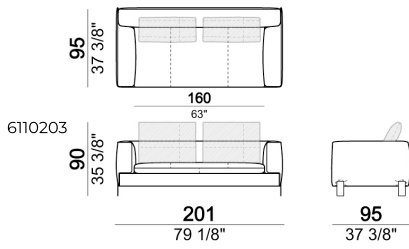

**SPRINGING:** elastic belts.

**SEAT HEIGHT:** 42 cm - 45 cm with feet h. 15 cm.

**ARM HEIGHT:** 57 cm (LARGE); 67 cm (SLIM).

**FEET:** metal, finishes: black nickel or titanium, or micaceous brown or oxy grey varnished, h.12 cm. On request feet can be supplied 3 cm higher with an extra charge.

**ATTENTION:** Back cushions are not included in the prices but they are required. The dimensions indicated are just a suggestion, they can be changed according to the client's taste.

Sofa / corner sofa SLIM

Back cushion

7110253

Sofa LARGE

Right or left unit / corner unit

Composition "H" (left unit LARGE 184 cm + right corner unit 174 cm + central unit 180 cm with right pouf + 2 back cushions 110 cm + 1 back cushion 90 cm)

Right or left unit / corner unit

Composition "L" (left unit 204 cm + right unit LARGE 184 cm + 2 back cushions 70 cm + 1 back cushion 110 cm).

Dormeuse

Composition "B" (dormeuse 95x160 cm + right unit LARGE 234 cm + 2 back cushions 70 cm + 1 back cushion 90 cm)