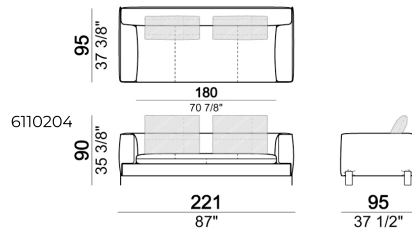

Back cushion

7110255

Central unit

Sofa / corner sofa

Composition "D" (left unit LARGE 184 cm + chaise longue LARGE with right long arm 131x160 cm + 1 back cushion 110 cm + 1 back cushion 70 cm)

Pouf

Back cushion

7110254

Sofa / corner sofa

Composition "E" (left unit 204 + chaise longue LARGE with right long arm 131x175 cm + 3 back cushions 70 cm)

Sofa / corner sofa SLIM

Sofa LARGE

Pouf

Composition "C" (left corner sofa 278 cm + left unit 204 cm + 3 back cushions 70 cm + 1 back cushion 90 cm)

Right or left unit / corner unit with right or left pouf

Chaise-longue LARGE with right or left long arm

Right or left unit LARGE

Central unit with right or left pouf

Composition "I" (right unit 204 cm + dormeuse 95x160 cm + 3 back cushions 70 cm)

Right or left unit LARGE

Right or left unit / corner unit

Composition "F" (left unit 204 cm + chaise longue LARGE with right long arm 131x175 cm + 3 back cushions 70 cm).

Backrest roll

Chaise-longue LARGE with right or left long arm