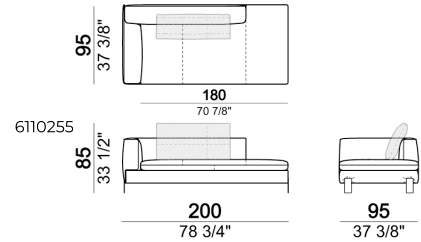

Back cushion

7110255

Central unit

Sofa / corner sofa

Composition "D" (left unit LARGE 184 cm + chaise longue LARGE with right long arm 131x160 cm + 1 back cushion 110 cm + 1 back cushion 70 cm)

Pouf

Back cushion

7110254

Sofa / corner sofa

Composition "E" (left unit 204 + chaise longue LARGE with right long arm 131x175 cm + 3 back cushions 70 cm)

Sofa / corner sofa SLIM

Sofa LARGE

Pouf

Composition "C" (left corner sofa 278 cm + left unit 204 cm + 3 back cushions 70 cm + 1 back cushion 90 cm)

Right or left unit / corner unit with right or left pouf

Chaise-longue LARGE with right or left long arm

Right or left unit LARGE

Central unit with right or left pouf

Composition "I" (right unit 204 cm + dormeuse 95x160 cm + 3 back cushions 70 cm)

Right or left unit LARGE

Right or left unit / corner unit

Composition "F" (left unit 204 cm + chaise longue LARGE with right long arm 131x175 cm + 3 back cushions 70 cm).

Backrest roll

Chaise-longue LARGE with right or left long arm