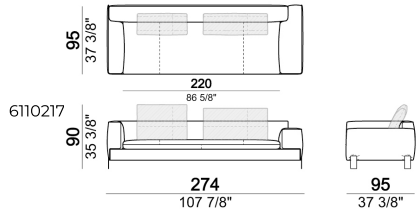

**SPRINGING:** elastic belts.

**SEAT HEIGHT:** 42 cm - 45 cm with feet h. 15 cm.

**ARM HEIGHT:** 57 cm (LARGE); 67 cm (SLIM).

**FEET:** metal, finishes: black nickel or titanium, or micaceous brown or oxy grey varnished, h.12 cm. On request feet can be supplied 3 cm higher with an extra charge.

Back cushion

7110253

Sofa LARGE

Right or left unit / corner unit

Composition "H" (left unit LARGE 184 cm + right corner unit 174 cm + central unit 180 cm with right pouf + 2 back cushions 110 cm + 1 back cushion 90 cm)

Back cushion

7110255

Central unit

Sofa / corner sofa

Composition "D" (left unit LARGE 184 cm + chaise longue LARGE with right long arm 131x160 cm + 1 back cushion 110 cm + 1 back cushion 70 cm)

Pouf

Back cushion

7110254

Sofa / corner sofa

Composition "E" (left unit 204 + chaise longue LARGE with right long arm 131x175 cm + 3 back cushions 70 cm)

Sofa / corner sofa SLIM

Sofa LARGE

Pouf

Composition "C" (left corner sofa 278 cm + left unit 204 cm + 3 back cushions 70 cm + 1 back cushion 90 cm)