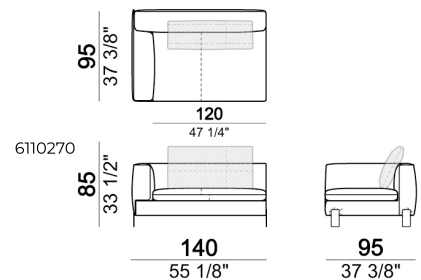

7110254

Sofa / corner sofa

Composition "E" (left unit 204 + chaise longue LARGE with right long arm 131x175 cm + 3 back cushions 70 cm)

Sofa / corner sofa SLIM

Sofa LARGE

Pouf

Composition "C" (left corner sofa 278 cm + left unit 204 cm + 3 back cushions 70 cm + 1 back cushion 90 cm)

Right or left unit / corner unit with right or left pouf

Chaise-longue LARGE with right or left long arm

Right or left unit LARGE

Central unit with right or left pouf

Composition "I" (right unit 204 cm + dormeuse 95x160 cm + 3 back cushions 70 cm)

Right or left unit LARGE

Right or left unit / corner unit

Composition "F" (left unit 204 cm + chaise longue LARGE with right long arm 131x175 cm + 3 back cushions 70 cm).

Backrest roll

Chaise-longue LARGE with right or left long arm

Right or left unit / corner unit

Composition "L" (left unit 204 cm + right unit LARGE 184 cm + 2 back cushions 70 cm + 1 back cushion 110 cm).

Dormeuse

Composition "B" (dormeuse 95x160 cm + right unit LARGE 234 cm + 2 back cushions 70 cm + 1 back cushion 90 cm)