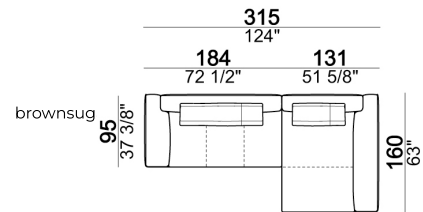

**SPRINGING:** elastic belts.

**SEAT HEIGHT:** 42 cm - 45 cm with feet h. 15 cm.

**ARM HEIGHT:** 57 cm (LARGE); 67 cm (SLIM).

**FEET:** metal, finishes: black nickel or titanium, or micaceous brown or oxy grey varnished, h.12 cm. On request feet can be supplied 3 cm higher with an extra charge.

Back cushion

7110253

Sofa LARGE

Right or left unit / corner unit

Composition "H" (left unit LARGE 184 cm + right corner unit 174 cm + central unit 180 cm with right pouf + 2 back cushions 110 cm + 1 back cushion 90 cm)

Back cushion

7110255

Central unit

Sofa / corner sofa

Composition "D" (left unit LARGE 184 cm + chaise longue LARGE with right long arm 131x160 cm + 1 back cushion 110 cm + 1 back cushion 70 cm)

Pouf

Back cushion

7110254

Sofa / corner sofa

Composition "E" (left unit 204 + chaise longue LARGE with right long arm 131x175 cm + 3 back cushions 70 cm)

Sofa / corner sofa SLIM

Sofa LARGE

Pouf

Composition "C" (left corner sofa 278 cm + left unit 204 cm + 3 back cushions 70 cm + 1 back cushion 90 cm)