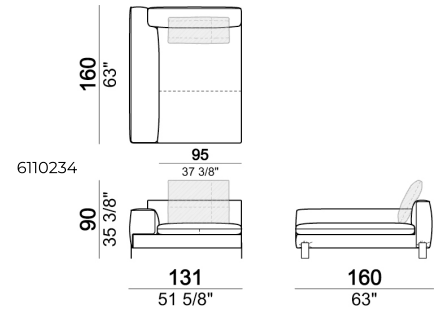

Right or left unit / corner unit with right or left pouf

Chaise-longue LARGE with right or left long arm

Right or left unit LARGE

Central unit with right or left pouf

Composition "I" (right unit 204 cm + dormeuse 95x160 cm + 3 back cushions 70 cm)

Right or left unit LARGE

Right or left unit / corner unit

Composition "F" (left unit 204 cm + chaise longue LARGE with right long arm 131x175 cm + 3 back cushions 70 cm).

Backrest roll

Chaise-longue LARGE with right or left long arm

Right or left unit / corner unit

Composition "L" (left unit 204 cm + right unit LARGE 184 cm + 2 back cushions 70 cm + 1 back cushion 110 cm).

Dormeuse

Composition "B" (dormeuse 95x160 cm + right unit LARGE 234 cm + 2 back cushions 70 cm + 1 back cushion 90 cm)

Unit LARGE with right or left pouf

Right or left unit LARGE

Pouf

Composition "A" (left unit 204 cm + dormeuse 95x160 cm + right unit LARGE 234 cm + 4 back cushions 70 cm + 1 back cushion 90 cm)

Central unit