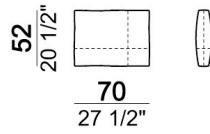

**SPRINGING:** elastic belts.

**SEAT HEIGHT:** 42 cm - 45 cm with feet h. 15 cm.

**ARM HEIGHT:** 57 cm (LARGE); 67 cm (SLIM).

**FEET:** metal, finishes: black nickel or titanium, or micaceous brown or oxy grey varnished, h.12 cm. On request feet can be supplied 3 cm higher with an extra charge.

**ATTENTION:** Back cushions are not included in the prices but they are required. The dimensions indicated are just a suggestion, they can be changed according to the client's taste.

Sofa / corner sofa SLIM

Back cushion

7110253

Sofa LARGE

Right or left unit / corner unit

Composition "H" (left unit LARGE 184 cm + right corner unit 174 cm + central unit 180 cm with right pouf + 2 back cushions 110 cm + 1 back cushion 90 cm)

Right or left unit / corner unit

Composition "L" (left unit 204 cm + right unit LARGE 184 cm + 2 back cushions 70 cm + 1 back cushion 110 cm).

Dormeuse

Composition "B" (dormeuse 95x160 cm + right unit LARGE 234 cm + 2 back cushions 70 cm + 1 back cushion 90 cm)