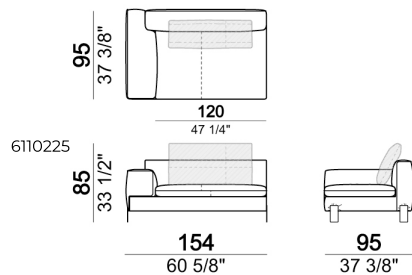

7110254

Sofa / corner sofa

Composition "E" (left unit 204 + chaise longue LARGE with right long arm 131x175 cm + 3 back cushions 70 cm)

Sofa / corner sofa SLIM

Sofa LARGE

Pouf

Composition "C" (left corner sofa 278 cm + left unit 204 cm + 3 back cushions 70 cm + 1 back cushion 90 cm)

Right or left unit / corner unit with right or left pouf

Chaise-longue LARGE with right or left long arm

Right or left unit LARGE

Central unit with right or left pouf

Composition "I" (right unit 204 cm + dormeuse 95x160 cm + 3 back cushions 70 cm)

Right or left unit LARGE

Right or left unit / corner unit

Composition "F" (left unit 204 cm + chaise longue LARGE with right long arm 131x175 cm + 3 back cushions 70 cm).

Backrest roll

Chaise-longue LARGE with right or left long arm

Right or left unit / corner unit

Composition "L" (left unit 204 cm + right unit LARGE 184 cm + 2 back cushions 70 cm + 1 back cushion 110 cm).

Dormeuse

Composition "B" (dormeuse 95x160 cm + right unit LARGE 234 cm + 2 back cushions 70 cm + 1 back cushion 90 cm)