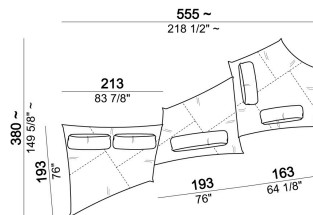

Composition "C" (seat unit B1.26 + seat unit B1.25 + 2 back cushions 120x49 cm).

nightC

Seat unit B4

6110331

Composition "I" (corner seat unit B6 + seat unit B5.34 + 3 back cushions 90x49 cm).

nightI

Composition "E" (2 corner seat units B6 + 2 back cushions 90x49 cm + 2 back cushions 90x39 cm)

nightH

Composition "A" (seat unit B2.27 + seat unit A2 + 2 back cushions 90x49 cm + 1 back cushion 120x49 cm).

nightA

Back cushion 90x39 cm

7110363

Composition "G" (corner seat unit B6 + seat unit A1 + 2 back cushions 90x49 cm + 1 back cushion 120x49 cm).

nightG

Seat unit B3

6110329

Back cushion 120x49 cm

7110362

Composition "F" (seat unit B5.34 + seat unit B2.28 + corner seat unit B6 + 3 back cushions 90x49 cm + 1 back cushion 90x39 cm + 1 back cushion 120x49 cm).

nightF

Seat unit A3

6110304

Seat unit A1

6110302

Composition "D" (seat unit A3 + seat unit B4.31 + 2 back cushions 90x49 cm + 2 back cushions 120x49 cm).

nightD

Back cushion 90x49 cm