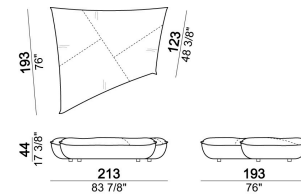

SEAT HEIGHT: 44 cm; 46,5 cm (with feet h. 8 cm).

HEIGHT WITH BACK CUSHION: 83 cm (with cushion h. 39 cm); 93 cm (with cushion h. 49 cm).

FEET: plastic, h. 5,5 cm.

On request feet can be supplied 8 cm high without extra-charge.

Composition "C" (seat unit B1.26 + seat unit B1.25 + 2 back cushions 120x49 cm).

nightC

Seat unit B4

6110331

Composition "I" (corner seat unit B6 + seat unit B5.34 + 3 back cushions 90x49 cm).

nightI

Composition "E" (2 corner seat units B6 + 2 back cushions 90x49 cm + 2 back cushions 90x39 cm)

nightE

Seat unit B5

6110333

Seat unit B2

6110327

Seat unit B1

6110325

Composition "H" (seat unit B1.26 + corner seat unit B6 + 2 back cushions 90x49 cm + 1 back cushion 90x39 cm).

nightH

Composition "A" (seat unit B2.27 + seat unit A2 + 2 back cushions 90x49 cm + 1 back cushion 120x49 cm).

nightA

Back cushion 90x39 cm

7110363

Composition "G" (corner seat unit B6 + seat unit A1 + 2 back cushions 90x49 cm + 1 back cushion 120x49 cm).