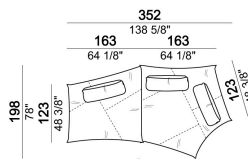

SEAT HEIGHT: 44 cm; 46,5 cm (with feet h. 8 cm).

HEIGHT WITH BACK CUSHION: 83 cm (with cushion h. 39 cm); 93 cm (with cushion h. 49 cm).

FEET: plastic, h. 5,5 cm.

On request feet can be supplied 8 cm high without extra-charge.

Composition "C" (seat unit B1.26 + seat unit B1.25 + 2 back cushions 120x49 cm).

nightC

Seat unit B4

6110331

Composition "I" (corner seat unit B6 + seat unit B5.34 + 3 back cushions 90x49 cm).

nightI

Composition "E" (2 corner seat units B6 + 2 back cushions 90x49 cm + 2 back cushions 90x39 cm)

nightE

Seat unit B5

6110333

Seat unit B2

6110327

Seat unit B1

6110325

Composition "H" (seat unit B1.26 + corner seat unit B6 + 2 back cushions 90x49 cm + 1 back cushion 90x39 cm).

nightH

Composition "A" (seat unit B2.27 + seat unit A2 + 2 back cushions 90x49 cm + 1 back cushion 120x49 cm).

nightA

Back cushion 90x39 cm

7110363

Composition "G" (corner seat unit B6 + seat unit A1 + 2 back cushions 90x49 cm + 1 back cushion 120x49 cm).