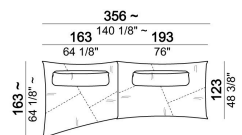

SEAT HEIGHT: 44 cm; 46,5 cm (with feet h. 8 cm).

HEIGHT WITH BACK CUSHION: 83 cm (with cushion h. 39 cm); 93 cm (with cushion h. 49 cm).

FEET: plastic, h. 5,5 cm.

On request feet can be supplied 8 cm high without extra-charge.

nightH

Composition "A" (seat unit B2.27 + seat unit A2 + 2 back cushions 90x49 cm + 1 back cushion 120x49 cm).

nightA

Back cushion 90x39 cm

7110363

Composition "G" (corner seat unit B6 + seat unit A1 + 2 back cushions 90x49 cm + 1 back cushion 120x49 cm).

nightF

Seat unit A3

6110304

Seat unit A1

6110302

Composition "D" (seat unit A3 + seat unit B4.31 + 2 back cushions 90x49 cm + 2 back cushions 120x49 cm).

nightD

Back cushion 90x49 cm

7110361

Corner seat unit B6

6110355

Composition "B" (seat unit B1.26 + seat unit A1 + 2 back cushions 120x49 cm).

nightB

Seat unit A2

6110303