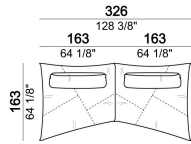

SEAT HEIGHT: 44 cm; 46,5 cm (with feet h. 8 cm).

HEIGHT WITH BACK CUSHION: 83 cm (with cushion h. 39 cm); 93 cm (with cushion h. 49 cm).

FEET: plastic, h. 5,5 cm.

On request feet can be supplied 8 cm high without extra-charge.

Composition "C" (seat unit B1.26 + seat unit B1.25 + 2 back cushions 120x49 cm).

nightC

Seat unit B4

6110331

Composition "I" (corner seat unit B6 + seat unit B5.34 + 3 back cushions 90x49 cm).

nightI

Composition "E" (2 corner seat units B6 + 2 back cushions 90x49 cm + 2 back cushions 90x39 cm)

nightH

Composition "A" (seat unit B2.27 + seat unit A2 + 2 back cushions 90x49 cm + 1 back cushion 120x49 cm).

nightA

Back cushion 90x39 cm

7110363

Composition "G" (corner seat unit B6 + seat unit A1 + 2 back cushions 90x49 cm + 1 back cushion 120x49 cm).

nightF

Seat unit A3

6110304

Seat unit A1

6110302

Composition "D" (seat unit A3 + seat unit B4.31 + 2 back cushions 90x49 cm + 2 back cushions 120x49 cm).

nightD

Back cushion 90x49 cm