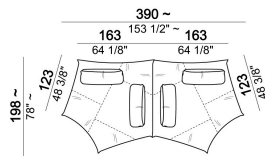

SEAT HEIGHT: 44 cm; 46,5 cm (with feet h. 8 cm).

HEIGHT WITH BACK CUSHION: 83 cm (with cushion h. 39 cm); 93 cm (with cushion h. 49 cm).

FEET: plastic, h. 5,5 cm.

On request feet can be supplied 8 cm high without extra-charge.

Composition "C" (seat unit B1.26 + seat unit B1.25 + 2 back cushions 120x49 cm).

nightC

Seat unit B4

6110331

Composition "I" (corner seat unit B6 + seat unit B5.34 + 3 back cushions 90x49 cm).

nightI

Composition "E" (2 corner seat units B6 + 2 back cushions 90x49 cm + 2 back cushions 90x39 cm)

nightE

Seat unit B5

6110333

Seat unit B2

6110327

Seat unit B1

6110325

Composition "H" (seat unit B1.26 + corner seat unit B6 + 2 back cushions 90x49 cm + 1 back cushion 90x39 cm).

nightH

Composition "A" (seat unit B2.27 + seat unit A2 + 2 back cushions 90x49 cm + 1 back cushion 120x49 cm).

nightA

Back cushion 90x39 cm

7110363

Composition "G" (corner seat unit B6 + seat unit A1 + 2 back cushions 90x49 cm + 1 back cushion 120x49 cm).