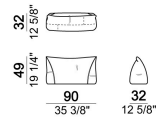

Back cushion 90x49 cm

7110361