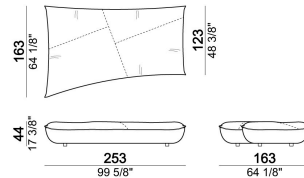

SEAT HEIGHT: 44 cm; 46,5 cm (with feet h. 8 cm).

HEIGHT WITH BACK CUSHION: 83 cm (with cushion h. 39 cm); 93 cm (with cushion h. 49 cm).

FEET: plastic, h. 5,5 cm.

On request feet can be supplied 8 cm high without extra-charge.

Composition "C" (seat unit B1.26 + seat unit B1.25 + 2 back cushions 120x49 cm).

nightC

Seat unit B4

6110331

Composition "I" (corner seat unit B6 + seat unit B5.34 + 3 back cushions 90x49 cm).

nightI

Composition "E" (2 corner seat units B6 + 2 back cushions 90x49 cm + 2 back cushions 90x39 cm)

nightE

Seat unit B5

6110333

Seat unit B2

6110327

Seat unit B1

6110325

Composition "H" (seat unit B1.26 + corner seat unit B6 + 2 back cushions 90x49 cm + 1 back cushion 90x39 cm).

nightH

Composition "A" (seat unit B2.27 + seat unit A2 + 2 back cushions 90x49 cm + 1 back cushion 120x49 cm).

nightA

Back cushion 90x39 cm

7110363

Composition "G" (corner seat unit B6 + seat unit A1 + 2 back cushions 90x49 cm + 1 back cushion 120x49 cm).