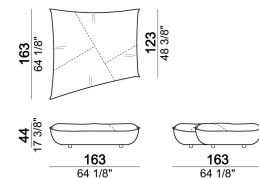

SEAT HEIGHT: 44 cm; 46,5 cm (with feet h. 8 cm).

HEIGHT WITH BACK CUSHION: 83 cm (with cushion h. 39 cm); 93 cm (with cushion h. 49 cm).

FEET: plastic, h. 5,5 cm.

On request feet can be supplied 8 cm high without extra-charge.

Composition "C" (seat unit B1.26 + seat unit B1.25 + 2 back cushions 120x49 cm).

nightC

Seat unit B4

6110331

Composition "I" (corner seat unit B6 + seat unit B5.34 + 3 back cushions 90x49 cm).

nightI

Composition "E" (2 corner seat units B6 + 2 back cushions 90x49 cm + 2 back cushions 90x39 cm)

nightE

Seat unit B5

6110333

Seat unit B2

6110327

Seat unit B1

6110325

Composition "H" (seat unit B1.26 + corner seat unit B6 + 2 back cushions 90x49 cm + 1 back cushion 90x39 cm).

nightH

Composition "A" (seat unit B2.27 + seat unit A2 + 2 back cushions 90x49 cm + 1 back cushion 120x49 cm).

nightA

Back cushion 90x39 cm

7110363

Composition "G" (corner seat unit B6 + seat unit A1 + 2 back cushions 90x49 cm + 1 back cushion 120x49 cm).