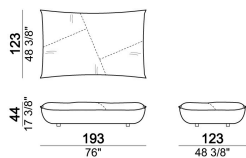

SEAT HEIGHT: 44 cm; 46,5 cm (with feet h. 8 cm).

HEIGHT WITH BACK CUSHION: 83 cm (with cushion h. 39 cm); 93 cm (with cushion h. 49 cm).

FEET: plastic, h. 5,5 cm.

On request feet can be supplied 8 cm high without extra-charge.

nightH

Composition "A" (seat unit B2.27 + seat unit A2 + 2 back cushions 90x49 cm + 1 back cushion 120x49 cm).

nightA

Back cushion 90x39 cm

7110363

Composition "G" (corner seat unit B6 + seat unit A1 + 2 back cushions 90x49 cm + 1 back cushion 120x49 cm).

nightG

Seat unit B3

6110329

Back cushion 120x49 cm

7110362

Composition "F" (seat unit B5.34 + seat unit B2.28 + corner seat unit B6 + 3 back cushions 90x49 cm + 1 back cushion 90x39 cm + 1 back cushion 120x49 cm).

nightF

Seat unit A3

6110304

Seat unit A1

6110302

Composition "D" (seat unit A3 + seat unit B4.31 + 2 back cushions 90x49 cm + 2 back cushions 120x49 cm).

nightD

Back cushion 90x49 cm