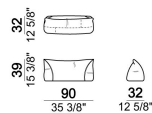

SEAT HEIGHT: 44 cm; 46,5 cm (with feet h. 8 cm).

HEIGHT WITH BACK CUSHION: 83 cm (with cushion h. 39 cm); 93 cm (with cushion h. 49 cm).

FEET: plastic, h. 5,5 cm.

On request feet can be supplied 8 cm high without extra-charge.

Composition "C" (seat unit B1.26 + seat unit B1.25 + 2 back cushions 120x49 cm).

nightC

Seat unit B4

6110331

Composition "I" (corner seat unit B6 + seat unit B5.34 + 3 back cushions 90x49 cm).

nightI

Composition "E" (2 corner seat units B6 + 2 back cushions 90x49 cm + 2 back cushions 90x39 cm)

nightE

Seat unit B5

6110333

Seat unit B2

6110327

Seat unit B1

6110325

Composition "H" (seat unit B1.26 + corner seat unit B6 + 2 back cushions 90x49 cm + 1 back cushion 90x39 cm).

nightH

Composition "A" (seat unit B2.27 + seat unit A2 + 2 back cushions 90x49 cm + 1 back cushion 120x49 cm).

nightA

Back cushion 90x39 cm

7110363

Composition "G" (corner seat unit B6 + seat unit A1 + 2 back cushions 90x49 cm + 1 back cushion 120x49 cm).