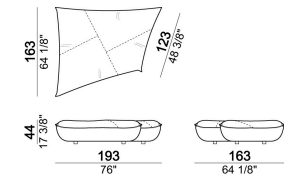

SEAT HEIGHT: 44 cm; 46,5 cm (with feet h. 8 cm).

HEIGHT WITH BACK CUSHION: 83 cm (with cushion h. 39 cm); 93 cm (with cushion h. 49 cm).

FEET: plastic, h. 5,5 cm.

On request feet can be supplied 8 cm high without extra-charge.

Composition "C" (seat unit B1.26 + seat unit B1.25 + 2 back cushions 120x49 cm).

nightC

Seat unit B4

6110331

Composition "I" (corner seat unit B6 + seat unit B5.34 + 3 back cushions 90x49 cm).

nightI

Composition "E" (2 corner seat units B6 + 2 back cushions 90x49 cm + 2 back cushions 90x39 cm)

nightE

Seat unit B5

6110333

Seat unit B2

6110327

Seat unit B1

6110325

Composition "H" (seat unit B1.26 + corner seat unit B6 + 2 back cushions 90x49 cm + 1 back cushion 90x39 cm).

nightH

Composition "A" (seat unit B2.27 + seat unit A2 + 2 back cushions 90x49 cm + 1 back cushion 120x49 cm).

nightA

Back cushion 90x39 cm

7110363

Composition "G" (corner seat unit B6 + seat unit A1 + 2 back cushions 90x49 cm + 1 back cushion 120x49 cm).