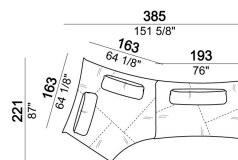

Composition "C" (seat unit B1.26 + seat unit B1.25 + 2 back cushions 120x49 cm).

nightC

Seat unit B4

6110331

Composition "I" (corner seat unit B6 + seat unit B5.34 + 3 back cushions 90x49 cm).

nightI

Composition "E" (2 corner seat units B6 + 2 back cushions 90x49 cm + 2 back cushions 90x39 cm)

nightE

Seat unit B5

6110333

Seat unit B2

6110327

Seat unit B1

6110325

Composition "H" (seat unit B1.26 + corner seat unit B6 + 2 back cushions 90x49 cm + 1 back cushion 90x39 cm).

nightH

Composition "A" (seat unit B2.27 + seat unit A2 + 2 back cushions 90x49 cm + 1 back cushion 120x49 cm).

nightA

Back cushion 90x39 cm

7110363

Composition "G" (corner seat unit B6 + seat unit A1 + 2 back cushions 90x49 cm + 1 back cushion 120x49 cm).

nightG

Seat unit B3

6110329

Back cushion 120x49 cm

7110362

Composition "F" (seat unit B5.34 + seat unit B2.28 + corner seat unit B6 + 3 back cushions 90x49 cm + 1 back cushion 90x39 cm + 1 back cushion 120x49 cm).