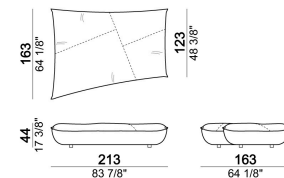

SEAT HEIGHT: 44 cm; 46,5 cm (with feet h. 8 cm).

HEIGHT WITH BACK CUSHION: 83 cm (with cushion h. 39 cm); 93 cm (with cushion h. 49 cm).

FEET: plastic, h. 5,5 cm.

On request feet can be supplied 8 cm high without extra-charge.

Composition "C" (seat unit B1.26 + seat unit B1.25 + 2 back cushions 120x49 cm).

nightC

Seat unit B4

6110331

Composition "I" (corner seat unit B6 + seat unit B5.34 + 3 back cushions 90x49 cm).

nightI

Composition "E" (2 corner seat units B6 + 2 back cushions 90x49 cm + 2 back cushions 90x39 cm)

nightH

Composition "A" (seat unit B2.27 + seat unit A2 + 2 back cushions 90x49 cm + 1 back cushion 120x49 cm).

nightA

Back cushion 90x39 cm

7110363

Composition "G" (corner seat unit B6 + seat unit A1 + 2 back cushions 90x49 cm + 1 back cushion 120x49 cm).

nightG

Seat unit B3

6110329

Back cushion 120x49 cm

7110362

Composition "F" (seat unit B5.34 + seat unit B2.28 + corner seat unit B6 + 3 back cushions 90x49 cm + 1 back cushion 90x39 cm + 1 back cushion 120x49 cm).