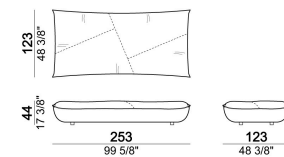

Composition "C" (seat unit B1.26 + seat unit B1.25 + 2 back cushions 120x49 cm).

nightC

Seat unit B4

6110331

Composition "I" (corner seat unit B6 + seat unit B5.34 + 3 back cushions 90x49 cm).

nightI

Composition "E" (2 corner seat units B6 + 2 back cushions 90x49 cm + 2 back cushions 90x39 cm)

nightH

Composition "A" (seat unit B2.27 + seat unit A2 + 2 back cushions 90x49 cm + 1 back cushion 120x49 cm).

nightA

Back cushion 90x39 cm

7110363

Composition "G" (corner seat unit B6 + seat unit A1 + 2 back cushions 90x49 cm + 1 back cushion 120x49 cm).

nightG

Seat unit B3

6110329

Back cushion 120x49 cm

7110362

Composition "F" (seat unit B5.34 + seat unit B2.28 + corner seat unit B6 + 3 back cushions 90x49 cm + 1 back cushion 90x39 cm + 1 back cushion 120x49 cm).

nightF

Seat unit A3

6110304

Seat unit A1

6110302

Composition "D" (seat unit A3 + seat unit B4.31 + 2 back cushions 90x49 cm + 2 back cushions 120x49 cm).

nightD

Back cushion 90x49 cm