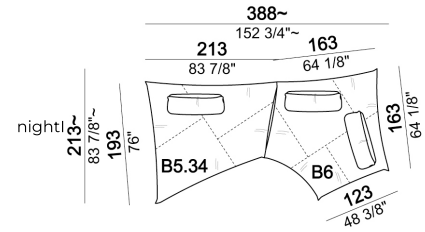

SEAT HEIGHT: 44 cm; 46,5 cm (with feet h. 8 cm).

HEIGHT WITH BACK CUSHION: 83 cm (with cushion h. 39 cm); 93 cm (with cushion h. 49 cm).

FEET: plastic, h. 5,5 cm.

On request feet can be supplied 8 cm high without extra-charge.

Composition "C" (seat unit B1.26 + seat unit B1.25 + 2 back cushions 120x49 cm).

nightC

Seat unit B4

6110331

Composition "I" (corner seat unit B6 + seat unit B5.34 + 3 back cushions 90x49 cm).

nightI

Composition "E" (2 corner seat units B6 + 2 back cushions 90x49 cm + 2 back cushions 90x39 cm)

nightE

Seat unit B5

6110333

Seat unit B2

6110327

Seat unit B1

6110325

Composition "H" (seat unit B1.26 + corner seat unit B6 + 2 back cushions 90x49 cm + 1 back cushion 90x39 cm).

nightH

Composition "A" (seat unit B2.27 + seat unit A2 + 2 back cushions 90x49 cm + 1 back cushion 120x49 cm).

nightA

Back cushion 90x39 cm

7110363

Composition "G" (corner seat unit B6 + seat unit A1 + 2 back cushions 90x49 cm + 1 back cushion 120x49 cm).