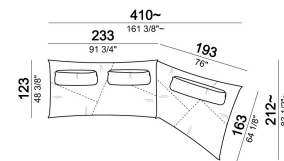

SEAT HEIGHT: 44 cm; 46,5 cm (with feet h. 8 cm).

HEIGHT WITH BACK CUSHION: 83 cm (with cushion h. 39 cm); 93 cm (with cushion h. 49 cm).

FEET: plastic, h. 5,5 cm.

On request feet can be supplied 8 cm high without extra-charge.

Composition "C" (seat unit B1.26 + seat unit B1.25 + 2 back cushions 120x49 cm).

nightC

Seat unit B4

6110331

Composition "I" (corner seat unit B6 + seat unit B5.34 + 3 back cushions 90x49 cm).

nightI

Composition "E" (2 corner seat units B6 + 2 back cushions 90x49 cm + 2 back cushions 90x39 cm)

nightE

Seat unit B5

6110333

Seat unit B2

6110327

Seat unit B1

6110325

Composition "H" (seat unit B1.26 + corner seat unit B6 + 2 back cushions 90x49 cm + 1 back cushion 90x39 cm).

nightH

Composition "A" (seat unit B2.27 + seat unit A2 + 2 back cushions 90x49 cm + 1 back cushion 120x49 cm).

nightA

Back cushion 90x39 cm

7110363

Composition "G" (corner seat unit B6 + seat unit A1 + 2 back cushions 90x49 cm + 1 back cushion 120x49 cm).