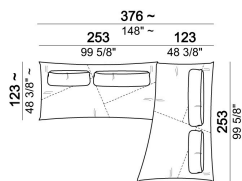

nightH

Composition "A" (seat unit B2.27 + seat unit A2 + 2 back cushions 90x49 cm + 1 back cushion 120x49 cm).

nightA

Back cushion 90x39 cm

7110363

Composition "G" (corner seat unit B6 + seat unit A1 + 2 back cushions 90x49 cm + 1 back cushion 120x49 cm).

nightG

Seat unit B3

6110329

Back cushion 120x49 cm

7110362

Composition "F" (seat unit B5.34 + seat unit B2.28 + corner seat unit B6 + 3 back cushions 90x49 cm + 1 back cushion 90x39 cm + 1 back cushion 120x49 cm).

nightF

Seat unit A3

6110304

Seat unit A1

6110302

Composition "D" (seat unit A3 + seat unit B4.31 + 2 back cushions 90x49 cm + 2 back cushions 120x49 cm).

nightD

Back cushion 90x49 cm

7110361

Corner seat unit B6

6110355

Composition "B" (seat unit B1.26 + seat unit A1 + 2 back cushions 120x49 cm).

nightB

Seat unit A2

6110303