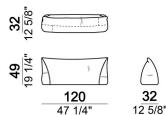

Composition "C" (seat unit B1.26 + seat unit B1.25 + 2 back cushions 120x49 cm).

nightC

Seat unit B4

6110331

Composition "I" (corner seat unit B6 + seat unit B5.34 + 3 back cushions 90x49 cm).

nightI

Composition "E" (2 corner seat units B6 + 2 back cushions 90x49 cm + 2 back cushions 90x39 cm)

nightH

Composition "A" (seat unit B2.27 + seat unit A2 + 2 back cushions 90x49 cm + 1 back cushion 120x49 cm).

nightA

Back cushion 90x39 cm

7110363

Composition "G" (corner seat unit B6 + seat unit A1 + 2 back cushions 90x49 cm + 1 back cushion 120x49 cm).

nightG

Seat unit B3

6110329

Back cushion 120x49 cm

7110362

Composition "F" (seat unit B5.34 + seat unit B2.28 + corner seat unit B6 + 3 back cushions 90x49 cm + 1 back cushion 90x39 cm + 1 back cushion 120x49 cm).

nightF

Seat unit A3

6110304

Seat unit A1

6110302

Composition "D" (seat unit A3 + seat unit B4.31 + 2 back cushions 90x49 cm + 2 back cushions 120x49 cm).

nightD

Back cushion 90x49 cm