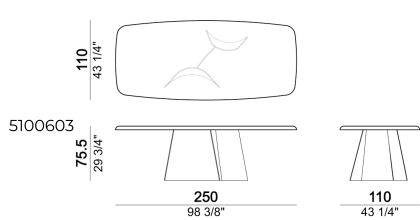

# TABLE AVALON

*designed by Mauro Lipparini 2021*

**BASE:** liquid burnished metal or micaceous brown.

**TOP:** curved and hammered glass, smoked or Pacific Blue, thickness 12 mm.

Dining table

Dining table

Dining table