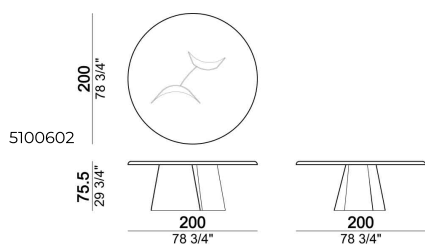

# TABLE AVALON

*designed by Mauro Lipparini 2021*

**BASE:** liquid burnished metal or micaceous brown.

**TOP:** curved and hammered glass, smoked or Pacific Blue, thickness 12 mm.

Dining table

Dining table

Dining table