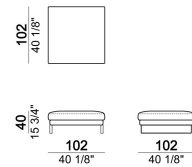

SEAT HEIGHT: 40 cm

ARM HEIGHT: 55 cm

FEET: chromed metal or black nickel or micaceous brown stained metal, h. 15 cm.

Sofa

018603

Pouf

018650

Composition "F" (dormeuse 105x162 cm + central unit 190 cm + left corner sofa 249 cm)

egof

Right or left unit

018629

Right or left unit

018625

Composition "B" (left unit 209 cm + right unit 209 cm)

egob

Sofa

018602

Right or left corner unit

018639

Pouf

018649

Central unit

018623

Central unit

018622

Right or left unit

018627

Composition "C" (left unit 209 cm + chaise-longue 124x162 cm with right full arm)

egoc

Central unit

018620

Sofa