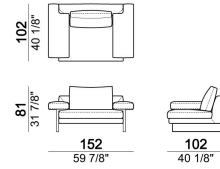

SEAT HEIGHT: 40 cm

ARM HEIGHT: 55 cm

FEET: chromed metal or black nickel or micaceous brown stained metal, h. 15 cm.

Sofa

018603

Pouf

018650

Composition "F" (dormeuse 105x162 cm + central unit 190 cm + left corner sofa 249 cm)

018622

Right or left unit

018627

Composition "C" (left unit 209 cm + chaise-longue 124x162 cm with right full arm)

egoc

Central unit

018620

Sofa

018641

Composition "E" (left unit 229 cm + left corner unit 230 cm)

egoe

Dormeuse

018634

Chaise-longue with right or left short arm

018637

Right or left unit

018631

Armchair

018601

Composition "D" (left unit 209 cm + dormeuse 105x162 cm)

egod

Composition "A" (left unit 229 cm + chaise-longue 134x192 cm with right short arm)

egoa

Dormeuse