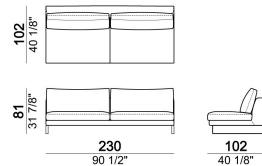

SEAT HEIGHT: 40 cm

ARM HEIGHT: 55 cm

FEET: chromed metal or black nickel or micaceous brown stained metal, h. 15 cm.

Sofa

018603

Pouf

018650

Composition "F" (dormeuse 105x162 cm + central unit 190 cm + left corner sofa 249 cm)

egof

Right or left unit

018629

Right or left unit

018625

Composition "B" (left unit 209 cm + right unit 209 cm)

egob

Sofa

018602

Right or left corner unit

018639

Pouf

018649

Central unit

018623

Central unit

018622

Right or left unit

018627

Composition "C" (left unit 209 cm + chaise-longue 124x162 cm with right full arm)

egoc

Central unit

018620

Sofa