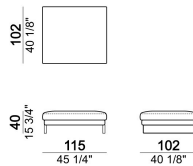

SEAT HEIGHT: 40 cm

ARM HEIGHT: 55 cm

FEET: chromed metal or black nickel or micaceous brown stained metal, h. 15 cm.

Sofa

018603

Pouf

018650

Composition "F" (dormeuse 105x162 cm + central unit 190 cm + left corner sofa 249 cm)

egof

Right or left unit

018629

Right or left unit

018625

Composition "B" (left unit 209 cm + right unit 209 cm)

egob

Sofa

018622

Right or left unit

018627

Composition "C" (left unit 209 cm + chaise-longue 124x162 cm with right full arm)

egoc

Central unit

018620

Sofa

018631

Armchair

018601

Composition "D" (left unit 209 cm + dormeuse 105x162 cm)

egod

Composition "A" (left unit 229 cm + chaise-longue 134x192 cm with right short arm)

egoa

Dormeuse