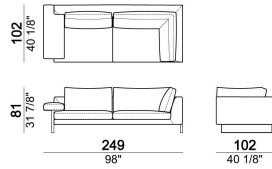

SEAT HEIGHT: 40 cm

ARM HEIGHT: 55 cm

FEET: chromed metal or black nickel or micaceous brown stained metal, h. 15 cm.

Sofa

018603

Pouf

018650

Composition "F" (dormeuse 105x162 cm + central unit 190 cm + left corner sofa 249 cm)

018622

Right or left unit

018627

Composition "C" (left unit 209 cm + chaise-longue 124x162 cm with right full arm)

egoc

Central unit

018620

Sofa

018604

Chaise-longue with right or left full arm

018635

Sofa

018605

Central unit

018621

Right or left corner sofa.

018641

Composition "E" (left unit 229 cm + left corner unit 230 cm)

egoe

Dormeuse

018634

Chaise-longue with right or left short arm

018637

Right or left unit