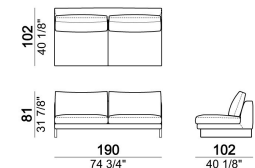

SEAT HEIGHT: 40 cm

ARM HEIGHT: 55 cm

FEET: chromed metal or black nickel or micaceous brown stained metal, h. 15 cm.

Sofa

018603

Pouf

018650

Composition "F" (dormeuse 105x162 cm + central unit 190 cm + left corner sofa 249 cm)

018622

Right or left unit

018627

Composition "C" (left unit 209 cm + chaise-longue 124x162 cm with right full arm)

egoc

Central unit

018620

Sofa

018604

Chaise-longue with right or left full arm

018635

Sofa

018605

Central unit

018621

Right or left corner sofa.

018641

Composition "E" (left unit 229 cm + left corner unit 230 cm)

egoe

Dormeuse

018634

Chaise-longue with right or left short arm

018637

Right or left unit