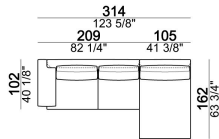

SEAT HEIGHT: 40 cm

ARM HEIGHT: 55 cm

FEET: chromed metal or black nickel or micaceous brown stained metal, h. 15 cm.

Sofa

018603

Pouf

018650

Composition "F" (dormeuse 105x162 cm + central unit 190 cm + left corner sofa 249 cm)

egof

Right or left unit

018629

Right or left unit

018625

Composition "B" (left unit 209 cm + right unit 209 cm)

egob

Sofa

018641

Composition "E" (left unit 229 cm + left corner unit 230 cm)

egoe

Dormeuse

018634

Chaise-longue with right or left short arm

018637

Right or left unit

018631

Armchair

018601

Composition "D" (left unit 209 cm + dormeuse 105x162 cm)

egod

Composition "A" (left unit 229 cm + chaise-longue 134x192 cm with right short arm)

egoa

Dormeuse