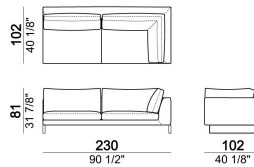

SEAT HEIGHT: 40 cm

ARM HEIGHT: 55 cm

FEET: chromed metal or black nickel or micaceous brown stained metal, h. 15 cm.

Sofa

018603

Pouf

018650

Composition "F" (dormeuse 105x162 cm + central unit 190 cm + left corner sofa 249 cm)

egof

Right or left unit

018629

Right or left unit

018625

Composition "B" (left unit 209 cm + right unit 209 cm)

egob

Sofa

018602

Right or left corner unit

018639

Pouf

018649

Central unit

018623

Central unit

018622

Right or left unit

018627

Composition "C" (left unit 209 cm + chaise-longue 124x162 cm with right full arm)

egoc

Central unit

018620

Sofa