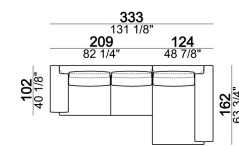

SEAT HEIGHT: 40 cm

ARM HEIGHT: 55 cm

FEET: chromed metal or black nickel or micaceous brown stained metal, h. 15 cm.

Sofa

018603

Pouf

018650

Composition "F" (dormeuse 105x162 cm + central unit 190 cm + left corner sofa 249 cm)

egof

Right or left unit

018629

Right or left unit

018625

Composition "B" (left unit 209 cm + right unit 209 cm)

egob

Sofa

018622

Right or left unit

018627

Composition "C" (left unit 209 cm + chaise-longue 124x162 cm with right full arm)

egoc

Central unit

018620

Sofa

018641

Composition "E" (left unit 229 cm + left corner unit 230 cm)

egoe

Dormeuse

018634

Chaise-longue with right or left short arm

018637

Right or left unit