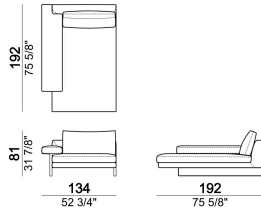

SEAT HEIGHT: 40 cm

ARM HEIGHT: 55 cm

FEET: chromed metal or black nickel or micaceous brown stained metal, h. 15 cm.

Sofa

018603

Pouf

018650

Composition "F" (dormeuse 105x162 cm + central unit 190 cm + left corner sofa 249 cm)

018622

Right or left unit

018627

Composition "C" (left unit 209 cm + chaise-longue 124x162 cm with right full arm)

egoc

Central unit

018620

Sofa

018641

Composition "E" (left unit 229 cm + left corner unit 230 cm)

egoe

Dormeuse

018634

Chaise-longue with right or left short arm

018637

Right or left unit

018631

Armchair

018601

Composition "D" (left unit 209 cm + dormeuse 105x162 cm)

egod

Composition "A" (left unit 229 cm + chaise-longue 134x192 cm with right short arm)

egoa

Dormeuse