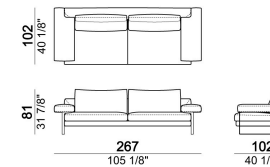

SEAT HEIGHT: 40 cm

ARM HEIGHT: 55 cm

FEET: chromed metal or black nickel or micaceous brown stained metal, h. 15 cm.

Sofa

018603

Pouf

018650

Composition "F" (dormeuse 105x162 cm + central unit 190 cm + left corner sofa 249 cm)

egof

Right or left unit

018629

Right or left unit

018625

Composition "B" (left unit 209 cm + right unit 209 cm)

egob

Sofa

018622

Right or left unit

018627

Composition "C" (left unit 209 cm + chaise-longue 124x162 cm with right full arm)

egoc

Central unit

018620

Sofa

018604

Chaise-longue with right or left full arm

018635

Sofa

018605

Central unit

018621

Right or left corner sofa.