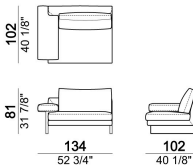

SEAT HEIGHT: 40 cm

ARM HEIGHT: 55 cm

FEET: chromed metal or black nickel or micaceous brown stained metal, h. 15 cm.

Sofa

018603

Pouf

018650

Composition "F" (dormeuse 105x162 cm + central unit 190 cm + left corner sofa 249 cm)

egof

Right or left unit

018629

Right or left unit

018625

Composition "B" (left unit 209 cm + right unit 209 cm)

egob

Sofa

018602

Right or left corner unit

018639

Pouf

018649

Central unit

018623

Central unit

018622

Right or left unit

018627

Composition "C" (left unit 209 cm + chaise-longue 124x162 cm with right full arm)

egoc

Central unit

018620

Sofa