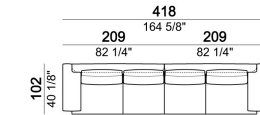

SEAT HEIGHT: 40 cm

ARM HEIGHT: 55 cm

FEET: chromed metal or black nickel or micaceous brown stained metal, h. 15 cm.

Sofa

018603

Pouf

018650

Composition "F" (dormeuse 105x162 cm + central unit 190 cm + left corner sofa 249 cm)

egof

Right or left unit

018629

Right or left unit

018625

Composition "B" (left unit 209 cm + right unit 209 cm)

egob

Sofa

018622

Right or left unit

018627

Composition "C" (left unit 209 cm + chaise-longue 124x162 cm with right full arm)

egoc

Central unit

018620

Sofa