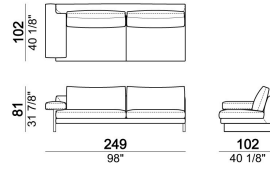

SEAT HEIGHT: 40 cm

ARM HEIGHT: 55 cm

FEET: chromed metal or black nickel or micaceous brown stained metal, h. 15 cm.

Sofa

018603

Pouf

018650

Composition "F" (dormeuse 105x162 cm + central unit 190 cm + left corner sofa 249 cm)

018622

Right or left unit

018627

Composition "C" (left unit 209 cm + chaise-longue 124x162 cm with right full arm)

egoc

Central unit

018620

Sofa

018641

Composition "E" (left unit 229 cm + left corner unit 230 cm)

egoe

Dormeuse

018634

Chaise-longue with right or left short arm

018637

Right or left unit

018631

Armchair

018601

Composition "D" (left unit 209 cm + dormeuse 105x162 cm)

egod

Composition "A" (left unit 229 cm + chaise-longue 134x192 cm with right short arm)

egoa

Dormeuse