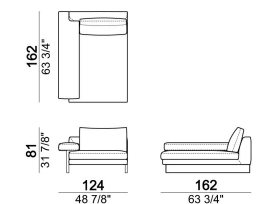

SEAT HEIGHT: 40 cm

ARM HEIGHT: 55 cm

FEET: chromed metal or black nickel or micaceous brown stained metal, h. 15 cm.

Sofa

018603

Pouf

018650

Composition "F" (dormeuse 105x162 cm + central unit 190 cm + left corner sofa 249 cm)

egof

Right or left unit

018629

Right or left unit

018625

Composition "B" (left unit 209 cm + right unit 209 cm)

egob

Sofa

018622

Right or left unit

018627

Composition "C" (left unit 209 cm + chaise-longue 124x162 cm with right full arm)

egoc

Central unit

018620

Sofa

018604

Chaise-longue with right or left full arm

018635

Sofa

018605

Central unit

018621

Right or left corner sofa.