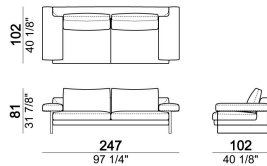

SEAT HEIGHT: 40 cm

ARM HEIGHT: 55 cm

FEET: chromed metal or black nickel or micaceous brown stained metal, h. 15 cm.

Sofa

018603

Pouf

018650

Composition "F" (dormeuse 105x162 cm + central unit 190 cm + left corner sofa 249 cm)

egof

Right or left unit

018629

Right or left unit

018625

Composition "B" (left unit 209 cm + right unit 209 cm)

egob

Sofa

018622

Right or left unit

018627

Composition "C" (left unit 209 cm + chaise-longue 124x162 cm with right full arm)

egoc

Central unit

018620

Sofa

018631

Armchair

018601

Composition "D" (left unit 209 cm + dormeuse 105x162 cm)

egod

Composition "A" (left unit 229 cm + chaise-longue 134x192 cm with right short arm)

egoa

Dormeuse