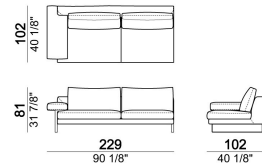

SEAT HEIGHT: 40 cm

ARM HEIGHT: 55 cm

FEET: chromed metal or black nickel or micaceous brown stained metal, h. 15 cm.

Sofa

018603

Pouf

018650

Composition "F" (dormeuse 105x162 cm + central unit 190 cm + left corner sofa 249 cm)

egof

Right or left unit

018629

Right or left unit

018625

Composition "B" (left unit 209 cm + right unit 209 cm)

egob

Sofa

018622

Right or left unit

018627

Composition "C" (left unit 209 cm + chaise-longue 124x162 cm with right full arm)

egoc

Central unit

018620

Sofa

018631

Armchair

018601

Composition "D" (left unit 209 cm + dormeuse 105x162 cm)

egod

Composition "A" (left unit 229 cm + chaise-longue 134x192 cm with right short arm)

egoa

Dormeuse