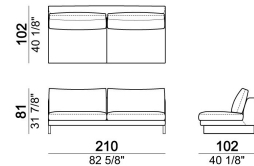

SEAT HEIGHT: 40 cm

ARM HEIGHT: 55 cm

FEET: chromed metal or black nickel or micaceous brown stained metal, h. 15 cm.

Sofa

018603

Pouf

018650

Composition "F" (dormeuse 105x162 cm + central unit 190 cm + left corner sofa 249 cm)

egof

Right or left unit

018629

Right or left unit

018625

Composition "B" (left unit 209 cm + right unit 209 cm)

egob

Sofa

018602

Right or left corner unit

018639

Pouf

018649

Central unit

018623

Central unit

018622

Right or left unit

018627

Composition "C" (left unit 209 cm + chaise-longue 124x162 cm with right full arm)

egoc

Central unit

018620

Sofa