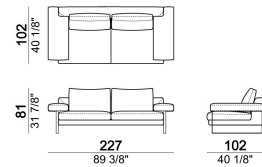

SEAT HEIGHT: 40 cm

ARM HEIGHT: 55 cm

FEET: chromed metal or black nickel or micaceous brown stained metal, h. 15 cm.

Sofa

018603

Pouf

018650

Composition "F" (dormeuse 105x162 cm + central unit 190 cm + left corner sofa 249 cm)

egof

Right or left unit

018629

Right or left unit

018625

Composition "B" (left unit 209 cm + right unit 209 cm)

egob

Sofa

018602

Right or left corner unit

018639

Pouf

018649

Central unit

018623

Central unit

018622

Right or left unit

018627

Composition "C" (left unit 209 cm + chaise-longue 124x162 cm with right full arm)

egoc

Central unit

018620

Sofa