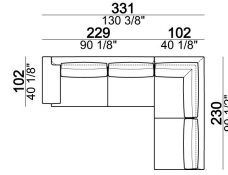

SEAT HEIGHT: 40 cm

ARM HEIGHT: 55 cm

FEET: chromed metal or black nickel or micaceous brown stained metal, h. 15 cm.

Sofa

018603

Pouf

018650

Composition "F" (dormeuse 105x162 cm + central unit 190 cm + left corner sofa 249 cm)

018622

Right or left unit

018627

Composition "C" (left unit 209 cm + chaise-longue 124x162 cm with right full arm)

egoc

Central unit

018620

Sofa

018641

Composition "E" (left unit 229 cm + left corner unit 230 cm)

egoe

Dormeuse

018634

Chaise-longue with right or left short arm

018637

Right or left unit

018631

Armchair

018601

Composition "D" (left unit 209 cm + dormeuse 105x162 cm)

egod

Composition "A" (left unit 229 cm + chaise-longue 134x192 cm with right short arm)

egoa

Dormeuse