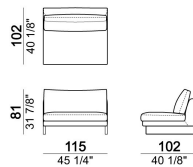

SEAT HEIGHT: 40 cm

ARM HEIGHT: 55 cm

FEET: chromed metal or black nickel or micaceous brown stained metal, h. 15 cm.

Sofa

018603

Pouf

018650

Composition "F" (dormeuse 105x162 cm + central unit 190 cm + left corner sofa 249 cm)

egof

Right or left unit

018629

Right or left unit

018625

Composition "B" (left unit 209 cm + right unit 209 cm)

egob

Sofa

018602

Right or left corner unit

018639

Pouf

018649

Central unit

018623

Central unit

018622

Right or left unit

018627

Composition "C" (left unit 209 cm + chaise-longue 124x162 cm with right full arm)

egoc

Central unit

018620

Sofa