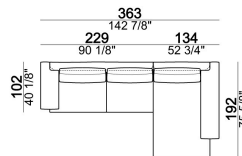

SEAT HEIGHT: 40 cm

ARM HEIGHT: 55 cm

FEET: chromed metal or black nickel or micaceous brown stained metal, h. 15 cm.

Sofa

018603

Pouf

018650

Composition "F" (dormeuse 105x162 cm + central unit 190 cm + left corner sofa 249 cm)

018622

Right or left unit

018627

Composition "C" (left unit 209 cm + chaise-longue 124x162 cm with right full arm)

egoc

Central unit

018620

Sofa

018641

Composition "E" (left unit 229 cm + left corner unit 230 cm)

egoe

Dormeuse

018634

Chaise-longue with right or left short arm

018637

Right or left unit

018631

Armchair

018601

Composition "D" (left unit 209 cm + dormeuse 105x162 cm)

egod

Composition "A" (left unit 229 cm + chaise-longue 134x192 cm with right short arm)

egoa

Dormeuse