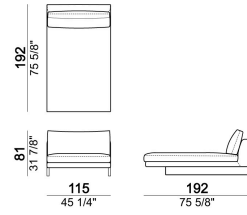

SEAT HEIGHT: 40 cm

ARM HEIGHT: 55 cm

FEET: chromed metal or black nickel or micaceous brown stained metal, h. 15 cm.

Sofa

018603

Pouf

018650

Composition "F" (dormeuse 105x162 cm + central unit 190 cm + left corner sofa 249 cm)

018622

Right or left unit

018627

Composition "C" (left unit 209 cm + chaise-longue 124x162 cm with right full arm)

egoc

Central unit

018620

Sofa

018641

Composition "E" (left unit 229 cm + left corner unit 230 cm)

egoe

Dormeuse

018634

Chaise-longue with right or left short arm

018637

Right or left unit

018631

Armchair

018601

Composition "D" (left unit 209 cm + dormeuse 105x162 cm)

egod

Composition "A" (left unit 229 cm + chaise-longue 134x192 cm with right short arm)

egoa

Dormeuse