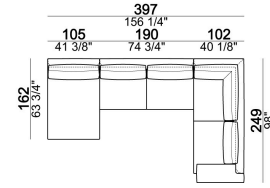

SEAT HEIGHT: 40 cm

ARM HEIGHT: 55 cm

FEET: chromed metal or black nickel or micaceous brown stained metal, h. 15 cm.

Sofa

018603

Pouf

018650

Composition "F" (dormeuse 105x162 cm + central unit 190 cm + left corner sofa 249 cm)

egof

Right or left unit

018629

Right or left unit

018625

Composition "B" (left unit 209 cm + right unit 209 cm)

egob

Sofa

018622

Right or left unit

018627

Composition "C" (left unit 209 cm + chaise-longue 124x162 cm with right full arm)

egoc

Central unit

018620

Sofa

018631

Armchair

018601

Composition "D" (left unit 209 cm + dormeuse 105x162 cm)

egod

Composition "A" (left unit 229 cm + chaise-longue 134x192 cm with right short arm)

egoa

Dormeuse