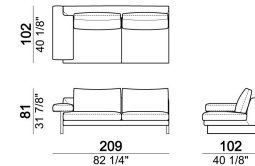

SEAT HEIGHT: 40 cm

ARM HEIGHT: 55 cm

FEET: chromed metal or black nickel or micaceous brown stained metal, h. 15 cm.

Sofa

018603

Pouf

018650

Composition "F" (dormeuse 105x162 cm + central unit 190 cm + left corner sofa 249 cm)

egof

Right or left unit

018629

Right or left unit

018625

Composition "B" (left unit 209 cm + right unit 209 cm)

egob

Sofa

018602

Right or left corner unit

018639

Pouf

018649

Central unit

018623

Central unit

018622

Right or left unit

018627

Composition "C" (left unit 209 cm + chaise-longue 124x162 cm with right full arm)

egoc

Central unit

018620

Sofa