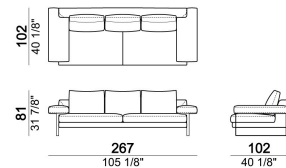

SEAT HEIGHT: 40 cm

ARM HEIGHT: 55 cm

FEET: chromed metal or black nickel or micaceous brown stained metal, h. 15 cm.

Sofa

018603

Pouf

018650

Composition "F" (dormeuse 105x162 cm + central unit 190 cm + left corner sofa 249 cm)

018622

Right or left unit

018627

Composition "C" (left unit 209 cm + chaise-longue 124x162 cm with right full arm)

egoc

Central unit

018620

Sofa

018604

Chaise-longue with right or left full arm

018635

Sofa

018605

Central unit

018621

Right or left corner sofa.

018641

Composition "E" (left unit 229 cm + left corner unit 230 cm)

egoe

Dormeuse

018634

Chaise-longue with right or left short arm

018637

Right or left unit