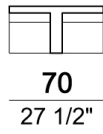

# COFFEE TABLE TALKING HEADS

**STRUCTURE:** polyurethane resin, finishes: Dark Composite (5704201) or Grey Composite (5704202).

**METAL PARTS:** black nickel finish.

Coffee Table

5704202

Set of 2 coffee tables