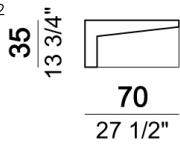

# COFFEE TABLE TALKING HEADS

**STRUCTURE:** polyurethane resin, finishes: Dark Composite (5704201) or Grey Composite (5704202).

**METAL PARTS:** black nickel finish.

Coffee Table

5704202

Set of 2 coffee tables