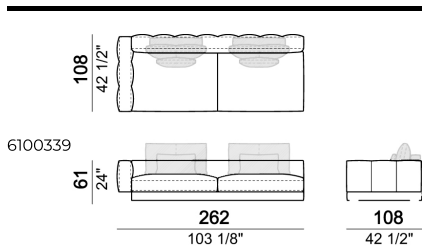

SPRINGING: elastic belts.

SEAT HEIGHT: 42 cm.

ARM HEIGHT: 61 cm.

FEET: Metal, micaceous brown varnished or black nickel, h.5 cm.

Right or left semicircular unit

Right or left unit

Sofa

Back cushion set

Sofa

Right or left corner unit

Composition 'A' (left unit 232x108 + chaiselongue with right short arm 127x174 + 3 back cushion sets 7100352 + 3 back cushions 55x40)

Composition 'C' (left unit angle 30° 173x176 + central unit 152 + right day bed 172x174 + 3 back cushion sets 7100354 + 3 back cushions 55x40)

Right or left unit with angle 30°

Right or left corner unit

Right or left corner sofa

Curved sofa

Right or left semicircular unit

Central unit with right or left pouf

Central unit

Right or left unit

Central unit with right or left angle 30°