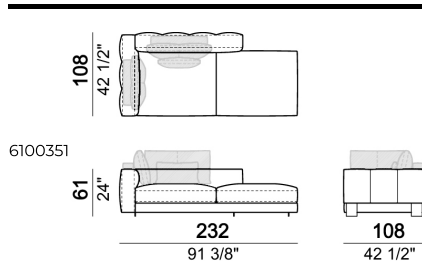

SPRINGING: elastic belts.

SEAT HEIGHT: 42 cm.

ARM HEIGHT: 61 cm.

FEET: Metal, micaceous brown varnished or black nickel, h.5 cm.

Right or left semicircular unit

Right or left unit

Sofa

Back cushion set

Sofa

Back cushion set

Chaise-longue with right or left short arm

Dormeuse

Right or left unit

Back cushion set

Dormeuse

Central semicircular unit

Central unit

Composition 'B' (left curved unit 269x117 + pouf 105x108 + 2 back cushion sets 7100353 + 2 back cushions 55x40)

Right or left corner unit

Central unit

Right or left corner sofa

Right or left corner unit with right or left pouf.

Sofa

Right or left corner unit

Composition 'A' (left unit 232x108 + chaiselongue with right short arm 127x174 + 3 back cushion sets 7100352 + 3 back cushions 55x40)

Composition 'C' (left unit angle 30° 173x176 + central unit 152 + right day bed 172x174 + 3 back cushion sets 7100354 + 3 back cushions 55x40)