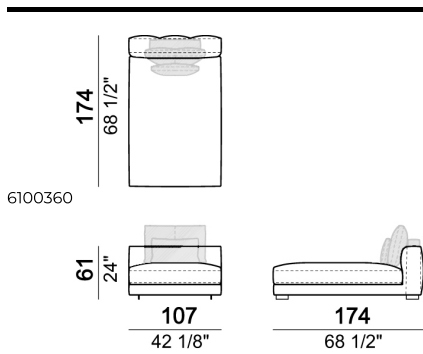

SPRINGING: elastic belts.

SEAT HEIGHT: 42 cm.

ARM HEIGHT: 61 cm.

FEET: Metal, micaceous brown varnished or black nickel, h.5 cm.

Right or left semicircular unit

Right or left unit

Sofa

Back cushion set

Right or left corner unit

Pouf

Chaise-longue with right or left short arm

Central semicircular unit

Right or left unit

Daybed with right or left long arm

Right or left corner unit

Central unit with right or left pouf

Sofa

Back cushion set

Chaise-longue with right or left short arm

Dormeuse

Right or left unit

Back cushion set

Dormeuse

Central semicircular unit

Central unit

Composition 'B' (left curved unit 269x117 + pouf 105x108 + 2 back cushion sets 7100353 + 2 back cushions 55x40)

Right or left corner unit

Central unit

Right or left corner sofa

Right or left corner unit with right or left pouf.