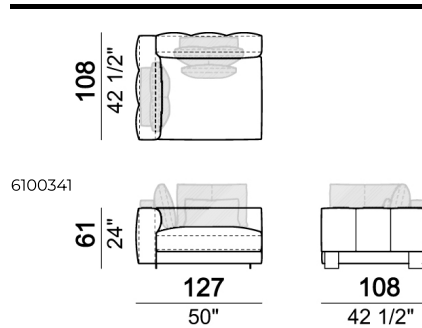

SPRINGING: elastic belts.

SEAT HEIGHT: 42 cm.

ARM HEIGHT: 61 cm.

FEET: Metal, micaceous brown varnished or black nickel, h.5 cm.

Right or left semicircular unit

Right or left unit

Sofa

Back cushion set

Right or left corner unit

Pouf

Chaise-longue with right or left short arm

Central semicircular unit

Right or left unit

Daybed with right or left long arm

Right or left corner unit

Central unit with right or left pouf

Central unit

Composition 'B' (left curved unit 269x117 + pouf 105x108 + 2 back cushion sets 7100353 + 2 back cushions 55x40)

Right or left corner unit

Central unit

Right or left corner sofa

Right or left corner unit with right or left pouf.

Sofa

Right or left corner unit

Composition 'A' (left unit 232x108 + chaiselongue with right short arm 127x174 + 3 back cushion sets 7100352 + 3 back cushions 55x40)

Composition 'C' (left unit angle 30° 173x176 + central unit 152 + right day bed 172x174 + 3 back cushion sets 7100354 + 3 back cushions 55x40)