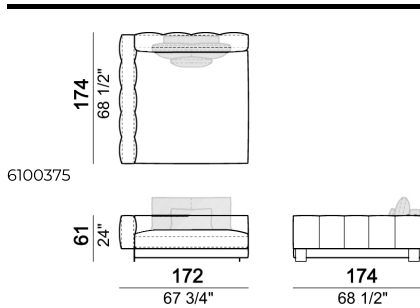

SPRINGING: elastic belts.

SEAT HEIGHT: 42 cm.

ARM HEIGHT: 61 cm.

FEET: Metal, micaceous brown varnished or black nickel, h.5 cm.

Right or left semicircular unit

Right or left unit

Sofa

Back cushion set

Right or left corner unit

Pouf

Chaise-longue with right or left short arm

Central semicircular unit

Right or left unit

Daybed with right or left long arm

Right or left corner unit

Central unit with right or left pouf

Sofa

Back cushion set

Chaise-longue with right or left short arm

Dormeuse

Right or left unit

Back cushion set

Dormeuse

Central semicircular unit

Central unit

Composition 'B' (left curved unit 269x117 + pouf 105x108 + 2 back cushion sets 7100353 + 2 back cushions 55x40)

Right or left corner unit

Central unit

Right or left corner sofa

Right or left corner unit with right or left pouf.