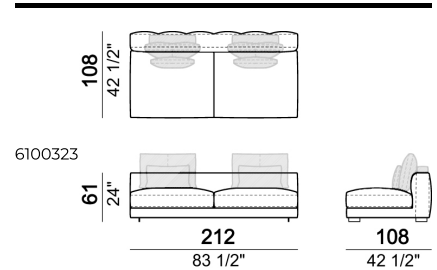

SPRINGING: elastic belts.

SEAT HEIGHT: 42 cm.

ARM HEIGHT: 61 cm.

FEET: Metal, micaceous brown varnished or black nickel, h.5 cm.

Right or left semicircular unit

Right or left unit

Sofa

Back cushion set

Sofa

Right or left corner unit

Composition 'A' (left unit 232x108 + chaiselongue with right short arm 127x174 + 3 back cushion sets 7100352 + 3 back cushions 55x40)

Composition 'C' (left unit angle 30° 173x176 + central unit 152 + right day bed 172x174 + 3 back cushion sets 7100354 + 3 back cushions 55x40)

Right or left unit with angle 30°

Right or left corner unit

Right or left corner sofa

Curved sofa

Right or left semicircular unit

Central unit with right or left pouf

Central unit

Right or left unit

Central unit with right or left angle 30°