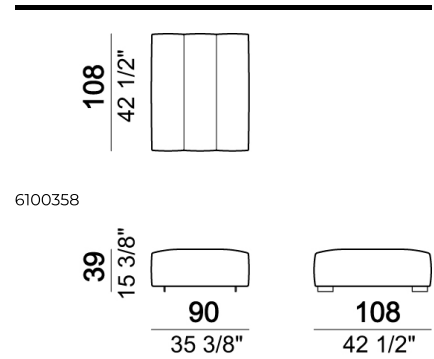

SPRINGING: elastic belts.

SEAT HEIGHT: 42 cm.

ARM HEIGHT: 61 cm.

FEET: Metal, micaceous brown varnished or black nickel, h.5 cm.

Right or left semicircular unit

Right or left unit

Sofa

Back cushion set

Right or left corner unit

Pouf

Chaise-longue with right or left short arm

Central semicircular unit

Right or left unit

Daybed with right or left long arm

Right or left corner unit

Central unit with right or left pouf

Central unit

Composition 'B' (left curved unit 269x117 + pouf 105x108 + 2 back cushion sets 7100353 + 2 back cushions 55x40)

Right or left corner unit

Central unit

Right or left corner sofa

Right or left corner unit with right or left pouf.

Sofa

Right or left corner unit

Composition 'A' (left unit 232x108 + chaiselongue with right short arm 127x174 + 3 back cushion sets 7100352 + 3 back cushions 55x40)

Composition 'C' (left unit angle 30° 173x176 + central unit 152 + right day bed 172x174 + 3 back cushion sets 7100354 + 3 back cushions 55x40)