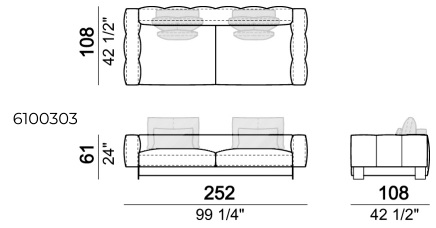

SPRINGING: elastic belts.

SEAT HEIGHT: 42 cm.

ARM HEIGHT: 61 cm.

FEET: Metal, micaceous brown varnished or black nickel, h.5 cm.

Right or left semicircular unit

Right or left unit

Sofa

Back cushion set

Sofa

Back cushion set

Chaise-longue with right or left short arm

Dormeuse

Right or left unit

Back cushion set

Dormeuse

Central semicircular unit

Central unit

Composition 'B' (left curved unit 269x117 + pouf 105x108 + 2 back cushion sets 7100353 + 2 back cushions 55x40)

Right or left corner unit

Central unit

Right or left corner sofa

Right or left corner unit with right or left pouf.

Sofa

Right or left corner unit

Composition 'A' (left unit 232x108 + chaiselongue with right short arm 127x174 + 3 back cushion sets 7100352 + 3 back cushions 55x40)

Composition 'C' (left unit angle 30° 173x176 + central unit 152 + right day bed 172x174 + 3 back cushion sets 7100354 + 3 back cushions 55x40)