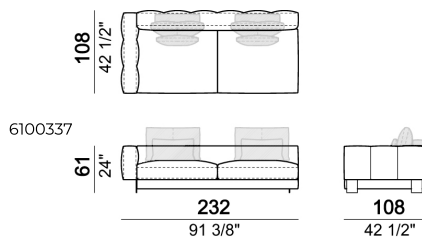

Central unit

Composition 'B' (left curved unit 269x117 + pouf 105x108 + 2 back cushion sets 7100353 + 2 back cushions 55x40)

Right or left corner unit

Central unit

Right or left corner sofa

Right or left corner unit with right or left pouf.

Sofa

Right or left corner unit

Composition 'A' (left unit 232x108 + chaiselongue with right short arm 127x174 + 3 back cushion sets 7100352 + 3 back cushions 55x40)

Composition 'C' (left unit angle 30° 173x176 + central unit 152 + right day bed 172x174 + 3 back cushion sets 7100354 + 3 back cushions 55x40)

Back cushion

Central unit

Dormeuse

Central unit

Right or left unit

Right or left corner unit with right or left pouf.

Pouf

Curved sofa

Right or left unit with angle 30°

Right or left corner unit

Right or left corner sofa

Curved sofa

Right or left semicircular unit

Central unit with right or left pouf

Central unit

Right or left unit