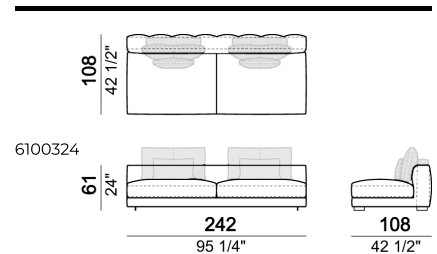

SPRINGING: elastic belts.

SEAT HEIGHT: 42 cm.

ARM HEIGHT: 61 cm.

FEET: Metal, micaceous brown varnished or black nickel, h.5 cm.

Right or left semicircular unit

Right or left unit

Sofa

Back cushion set

Sofa

Back cushion set

Chaise-longue with right or left short arm

Dormeuse

Right or left unit

Back cushion set

Dormeuse

Central semicircular unit

Central unit

Composition 'B' (left curved unit 269x117 + pouf 105x108 + 2 back cushion sets 7100353 + 2 back cushions 55x40)

Right or left corner unit

Central unit

Right or left corner sofa

Right or left corner unit with right or left pouf.

Sofa

Right or left corner unit

Composition 'A' (left unit 232x108 + chaiselongue with right short arm 127x174 + 3 back cushion sets 7100352 + 3 back cushions 55x40)

Composition 'C' (left unit angle 30° 173x176 + central unit 152 + right day bed 172x174 + 3 back cushion sets 7100354 + 3 back cushions 55x40)