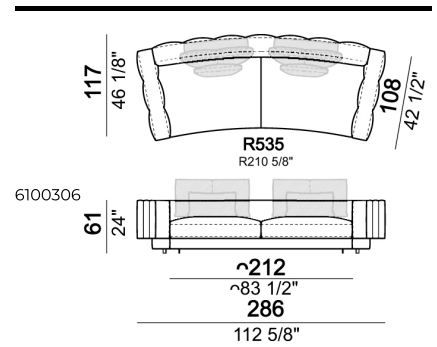

SPRINGING: elastic belts.

SEAT HEIGHT: 42 cm.

ARM HEIGHT: 61 cm.

FEET: Metal, micaceous brown varnished or black nickel, h.5 cm.

Right or left semicircular unit

Right or left unit

Sofa

Back cushion set

Sofa

Right or left corner unit

Composition 'A' (left unit 232x108 + chaiselongue with right short arm 127x174 + 3 back cushion sets 7100352 + 3 back cushions 55x40)

Composition 'C' (left unit angle 30° 173x176 + central unit 152 + right day bed 172x174 + 3 back cushion sets 7100354 + 3 back cushions 55x40)

Right or left unit with angle 30°

Right or left corner unit

Right or left corner sofa

Curved sofa

Right or left semicircular unit

Central unit with right or left pouf

Central unit

Right or left unit

Central unit with right or left angle 30°