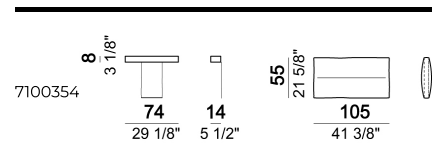

SPRINGING: elastic belts.

SEAT HEIGHT: 42 cm.

ARM HEIGHT: 61 cm.

FEET: Metal, micaceous brown varnished or black nickel, h.5 cm.

Right or left semicircular unit

Right or left unit

Sofa

Back cushion set

Right or left corner unit

Pouf

Chaise-longue with right or left short arm

Central semicircular unit

Right or left unit

Daybed with right or left long arm

Right or left corner unit

Central unit with right or left pouf

Sofa

Back cushion set

Chaise-longue with right or left short arm

Dormeuse

Right or left unit

Back cushion set

Dormeuse

Central semicircular unit

Central unit

Composition 'B' (left curved unit 269x117 + pouf 105x108 + 2 back cushion sets 7100353 + 2 back cushions 55x40)

Right or left corner unit

Central unit

Right or left corner sofa

Right or left corner unit with right or left pouf.