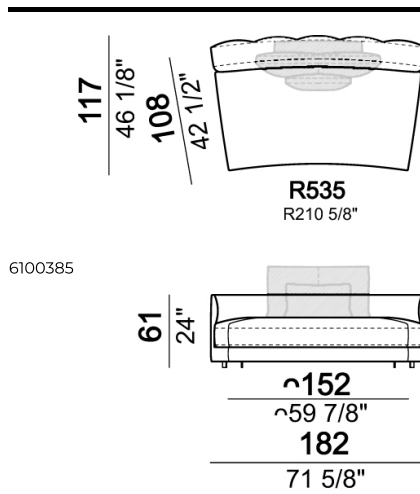

SPRINGING: elastic belts.

SEAT HEIGHT: 42 cm.

ARM HEIGHT: 61 cm.

FEET: Metal, micaceous brown varnished or black nickel, h.5 cm.

Right or left semicircular unit

Right or left unit

Sofa

Back cushion set

Sofa

Back cushion set

Chaise-longue with right or left short arm

Dormeuse

Right or left unit

Back cushion set

Dormeuse

Central semicircular unit

Central unit

Composition 'B' (left curved unit 269x117 + pouf 105x108 + 2 back cushion sets 7100353 + 2 back cushions 55x40)

Right or left corner unit

Central unit

Right or left corner sofa

Right or left corner unit with right or left pouf.

Sofa

Right or left corner unit

Composition 'A' (left unit 232x108 + chaiselongue with right short arm 127x174 + 3 back cushion sets 7100352 + 3 back cushions 55x40)

Composition 'C' (left unit angle 30° 173x176 + central unit 152 + right day bed 172x174 + 3 back cushion sets 7100354 + 3 back cushions 55x40)