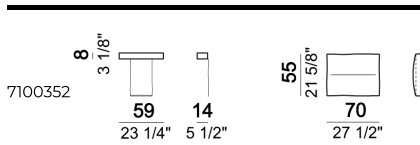

SPRINGING: elastic belts.

SEAT HEIGHT: 42 cm.

ARM HEIGHT: 61 cm.

FEET: Metal, micaceous brown varnished or black nickel, h.5 cm.

Right or left semicircular unit

Right or left unit

Sofa

Back cushion set

Right or left corner unit

Pouf

Chaise-longue with right or left short arm

Central semicircular unit

Right or left unit

Daybed with right or left long arm

Right or left corner unit

Central unit with right or left pouf

Central unit

Composition 'B' (left curved unit 269x117 + pouf 105x108 + 2 back cushion sets 7100353 + 2 back cushions 55x40)

Right or left corner unit

Central unit

Right or left corner sofa

Right or left corner unit with right or left pouf.