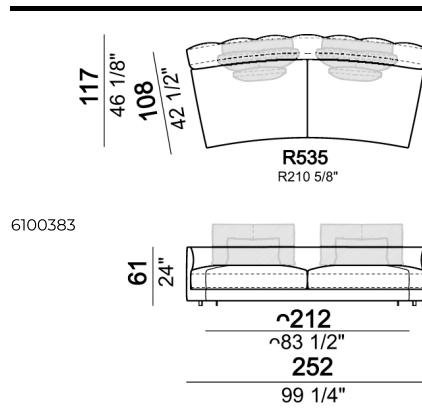

SPRINGING: elastic belts.

SEAT HEIGHT: 42 cm.

ARM HEIGHT: 61 cm.

FEET: Metal, micaceous brown varnished or black nickel, h.5 cm.

Right or left semicircular unit

Right or left unit

Sofa

Back cushion set

Right or left corner unit

Pouf

Chaise-longue with right or left short arm

Central semicircular unit

Right or left unit

Daybed with right or left long arm

Right or left corner unit

Central unit with right or left pouf

Central unit

Composition 'B' (left curved unit 269x117 + pouf 105x108 + 2 back cushion sets 7100353 + 2 back cushions 55x40)

Right or left corner unit

Central unit

Right or left corner sofa

Right or left corner unit with right or left pouf.

Sofa

Right or left corner unit

Composition 'A' (left unit 232x108 + chaiselongue with right short arm 127x174 + 3 back cushion sets 7100352 + 3 back cushions 55x40)

Composition 'C' (left unit angle 30° 173x176 + central unit 152 + right day bed 172x174 + 3 back cushion sets 7100354 + 3 back cushions 55x40)