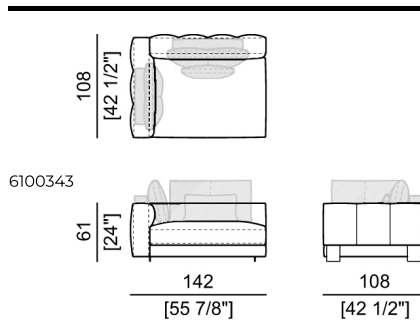

SPRINGING: elastic belts.

SEAT HEIGHT: 42 cm.

ARM HEIGHT: 61 cm.

FEET: Metal, micaceous brown varnished or black nickel, h.5 cm.

Right or left semicircular unit

Right or left unit

Sofa

Back cushion set

Right or left corner unit

Pouf

Chaise-longue with right or left short arm

Central semicircular unit

Right or left unit

Daybed with right or left long arm

Right or left corner unit

Central unit with right or left pouf

Sofa

Back cushion set

Chaise-longue with right or left short arm

Dormeuse

Right or left unit

Back cushion set

Dormeuse

Central semicircular unit

Central unit

Composition 'B' (left curved unit 269x117 + pouf 105x108 + 2 back cushion sets 7100353 + 2 back cushions 55x40)

Right or left corner unit

Central unit

Right or left corner sofa

Right or left corner unit with right or left pouf.