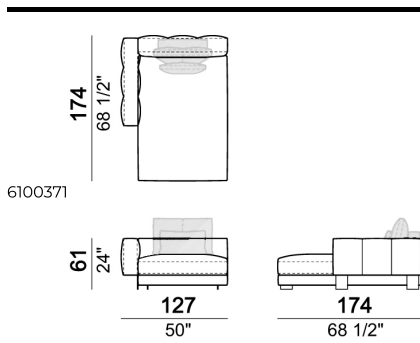

SPRINGING: elastic belts.

SEAT HEIGHT: 42 cm.

ARM HEIGHT: 61 cm.

FEET: Metal, micaceous brown varnished or black nickel, h.5 cm.

Right or left semicircular unit

Right or left unit

Sofa

Back cushion set

Right or left corner unit

Pouf

Chaise-longue with right or left short arm

Central semicircular unit

Right or left unit

Daybed with right or left long arm

Right or left corner unit

Central unit with right or left pouf

Central unit

Composition 'B' (left curved unit 269x117 + pouf 105x108 + 2 back cushion sets 7100353 + 2 back cushions 55x40)

Right or left corner unit

Central unit

Right or left corner sofa

Right or left corner unit with right or left pouf.

Sofa

Right or left corner unit

Composition 'A' (left unit 232x108 + chaiselongue with right short arm 127x174 + 3 back cushion sets 7100352 + 3 back cushions 55x40)

Composition 'C' (left unit angle 30° 173x176 + central unit 152 + right day bed 172x174 + 3 back cushion sets 7100354 + 3 back cushions 55x40)