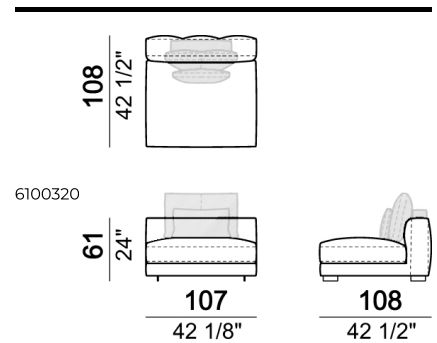

SPRINGING: elastic belts.

SEAT HEIGHT: 42 cm.

ARM HEIGHT: 61 cm.

FEET: Metal, micaceous brown varnished or black nickel, h.5 cm.

Right or left semicircular unit

Right or left unit

Sofa

Back cushion set

Right or left corner unit

Pouf

Chaise-longue with right or left short arm

Central semicircular unit

Right or left unit

Daybed with right or left long arm

Right or left corner unit

Central unit with right or left pouf

Sofa

Back cushion set

Chaise-longue with right or left short arm

Dormeuse

Right or left unit

Back cushion set

Dormeuse

Central semicircular unit

Central unit

Composition 'B' (left curved unit 269x117 + pouf 105x108 + 2 back cushion sets 7100353 + 2 back cushions 55x40)

Right or left corner unit

Central unit

Right or left corner sofa

Right or left corner unit with right or left pouf.