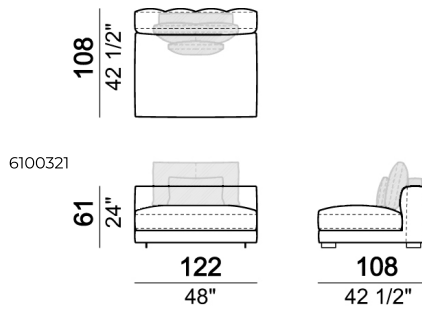

Back cushion

Central unit