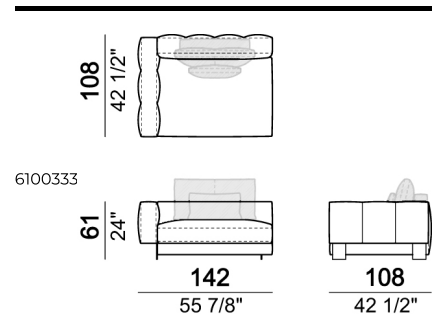

SPRINGING: elastic belts.

SEAT HEIGHT: 42 cm.

ARM HEIGHT: 61 cm.

FEET: Metal, micaceous brown varnished or black nickel, h.5 cm.

Right or left semicircular unit

Right or left unit

Sofa

Back cushion set

Right or left corner unit

Pouf

Chaise-longue with right or left short arm

Central semicircular unit

Right or left unit

Daybed with right or left long arm

Right or left corner unit

Central unit with right or left pouf

Central unit

Composition 'B' (left curved unit 269x117 + pouf 105x108 + 2 back cushion sets 7100353 + 2 back cushions 55x40)

Right or left corner unit

Central unit

Right or left corner sofa

Right or left corner unit with right or left pouf.

Sofa

Right or left corner unit

Composition 'A' (left unit 232x108 + chaiselongue with right short arm 127x174 + 3 back cushion sets 7100352 + 3 back cushions 55x40)

Composition 'C' (left unit angle 30° 173x176 + central unit 152 + right day bed 172x174 + 3 back cushion sets 7100354 + 3 back cushions 55x40)