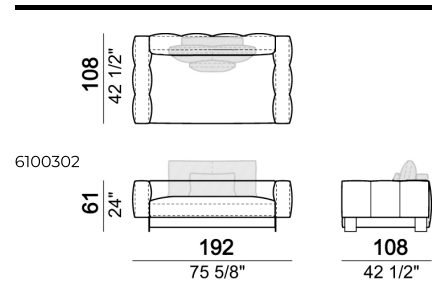

SPRINGING: elastic belts.

SEAT HEIGHT: 42 cm.

ARM HEIGHT: 61 cm.

FEET: Metal, micaceous brown varnished or black nickel, h.5 cm.

Right or left semicircular unit

Right or left unit

Sofa

Back cushion set

Right or left corner unit

Pouf

Chaise-longue with right or left short arm

Central semicircular unit

Right or left unit

Daybed with right or left long arm

Right or left corner unit

Central unit with right or left pouf

Central unit

Composition 'B' (left curved unit 269x117 + pouf 105x108 + 2 back cushion sets 7100353 + 2 back cushions 55x40)

Right or left corner unit

Central unit

Right or left corner sofa

Right or left corner unit with right or left pouf.

Sofa

Right or left corner unit

Composition 'A' (left unit 232x108 + chaiselongue with right short arm 127x174 + 3 back cushion sets 7100352 + 3 back cushions 55x40)

Composition 'C' (left unit angle 30° 173x176 + central unit 152 + right day bed 172x174 + 3 back cushion sets 7100354 + 3 back cushions 55x40)