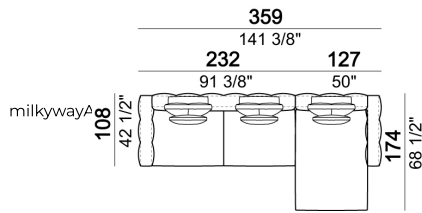

Composition 'A' (left unit 232x108 + chaiselongue with right short arm 127x174 + 3 back cushion sets 7100352 + 3 back cushions 55x40)