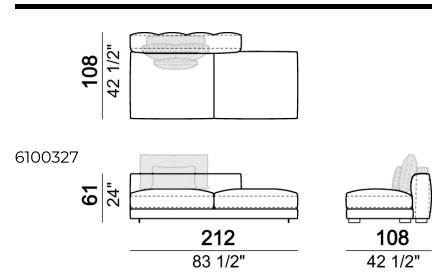

SPRINGING: elastic belts.

SEAT HEIGHT: 42 cm.

ARM HEIGHT: 61 cm.

FEET: Metal, micaceous brown varnished or black nickel, h.5 cm.

Right or left semicircular unit

Right or left unit

Sofa

Back cushion set

Right or left corner unit

Pouf

Chaise-longue with right or left short arm

Central semicircular unit

Right or left unit

Daybed with right or left long arm

Right or left corner unit

Central unit with right or left pouf

Sofa

Back cushion set

Chaise-longue with right or left short arm

Dormeuse

Right or left unit

Back cushion set

Dormeuse

Central semicircular unit

Central unit

Composition 'B' (left curved unit 269x117 + pouf 105x108 + 2 back cushion sets 7100353 + 2 back cushions 55x40)

Right or left corner unit

Central unit

Right or left corner sofa

Right or left corner unit with right or left pouf.