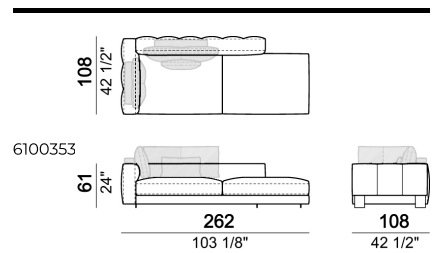

Central unit

Composition 'B' (left curved unit 269x117 + pouf 105x108 + 2 back cushion sets 7100353 + 2 back cushions 55x40)

Right or left corner unit

Central unit

Right or left corner sofa

Right or left corner unit with right or left pouf.

Sofa

Right or left corner unit

Composition 'A' (left unit 232x108 + chaiselongue with right short arm 127x174 + 3 back cushion sets 7100352 + 3 back cushions 55x40)

Composition 'C' (left unit angle 30° 173x176 + central unit 152 + right day bed 172x174 + 3 back cushion sets 7100354 + 3 back cushions 55x40)

Back cushion

Central unit

Dormeuse

Central unit

Right or left unit

Right or left corner unit with right or left pouf.

Pouf

Curved sofa

Right or left unit with angle 30°

Right or left corner unit

Right or left corner sofa

Curved sofa

Right or left semicircular unit

Central unit with right or left pouf

Central unit

Right or left unit