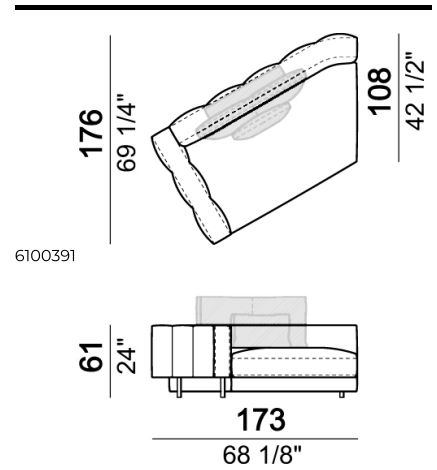

SPRINGING: elastic belts.

SEAT HEIGHT: 42 cm.

ARM HEIGHT: 61 cm.

FEET: Metal, micaceous brown varnished or black nickel, h.5 cm.

Right or left semicircular unit

Right or left unit

Sofa

Back cushion set

Sofa

Right or left corner unit

Composition 'A' (left unit 232x108 + chaiselongue with right short arm 127x174 + 3 back cushion sets 7100352 + 3 back cushions 55x40)

Composition 'C' (left unit angle 30° 173x176 + central unit 152 + right day bed 172x174 + 3 back cushion sets 7100354 + 3 back cushions 55x40)

Back cushion

Central unit

Dormeuse

Central unit

Right or left unit

Right or left corner unit with right or left pouf.

Pouf

Curved sofa

Right or left unit with angle 30°

Right or left corner unit

Right or left corner sofa

Curved sofa

Right or left semicircular unit

Central unit with right or left pouf

Central unit

Right or left unit