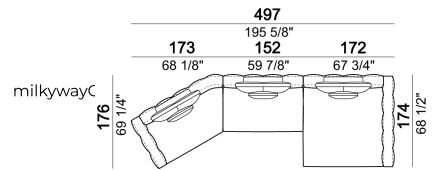

Central unit

Composition 'B' (left curved unit 269x117 + pouf 105x108 + 2 back cushion sets 7100353 + 2 back cushions 55x40)

Right or left corner unit

Central unit

Right or left corner sofa

Right or left corner unit with right or left pouf.

Sofa

Right or left corner unit

Composition 'A' (left unit 232x108 + chaiselongue with right short arm 127x174 + 3 back cushion sets 7100352 + 3 back cushions 55x40)

Composition 'C' (left unit angle 30° 173x176 + central unit 152 + right day bed 172x174 + 3 back cushion sets 7100354 + 3 back cushions 55x40)