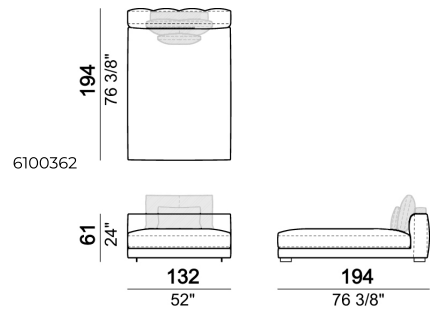

SPRINGING: elastic belts.

SEAT HEIGHT: 42 cm.

ARM HEIGHT: 61 cm.

FEET: Metal, micaceous brown varnished or black nickel, h.5 cm.

Right or left semicircular unit

Right or left unit

Sofa

Back cushion set

Central unit

Composition 'B' (left curved unit 269x117 + pouf 105x108 + 2 back cushion sets 7100353 + 2 back cushions 55x40)

Right or left corner unit

Central unit

Right or left corner sofa

Right or left corner unit with right or left pouf.

Sofa

Right or left corner unit

Composition 'A' (left unit 232x108 + chaiselongue with right short arm 127x174 + 3 back cushion sets 7100352 + 3 back cushions 55x40)

Composition 'C' (left unit angle 30° 173x176 + central unit 152 + right day bed 172x174 + 3 back cushion sets 7100354 + 3 back cushions 55x40)

Back cushion

Central unit

Dormeuse

Central unit

Right or left unit

Right or left corner unit with right or left pouf.

Pouf

Curved sofa