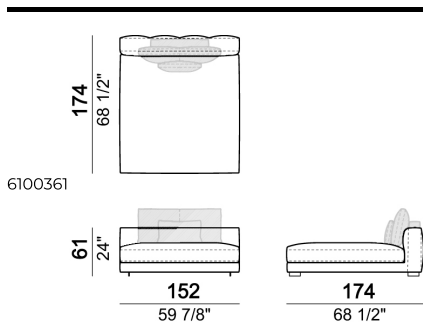

SPRINGING: elastic belts.

SEAT HEIGHT: 42 cm.

ARM HEIGHT: 61 cm.

FEET: Metal, micaceous brown varnished or black nickel, h.5 cm.

Right or left semicircular unit

Right or left unit

Sofa

Back cushion set

Right or left corner unit

Pouf

Chaise-longue with right or left short arm

Central semicircular unit

Right or left unit

Daybed with right or left long arm

Right or left corner unit

Central unit with right or left pouf

Sofa

Back cushion set

Chaise-longue with right or left short arm

Dormeuse

Right or left unit

Back cushion set

Dormeuse

Central semicircular unit

Central unit

Composition 'B' (left curved unit 269x117 + pouf 105x108 + 2 back cushion sets 7100353 + 2 back cushions 55x40)

Right or left corner unit

Central unit

Right or left corner sofa

Right or left corner unit with right or left pouf.