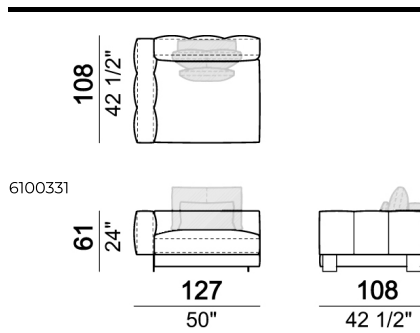

SPRINGING: elastic belts.

SEAT HEIGHT: 42 cm.

ARM HEIGHT: 61 cm.

FEET: Metal, micaceous brown varnished or black nickel, h.5 cm.

Right or left semicircular unit

Right or left unit

Sofa

Back cushion set

Right or left corner unit

Pouf

Chaise-longue with right or left short arm

Central semicircular unit

Right or left unit

Daybed with right or left long arm

Right or left corner unit

Central unit with right or left pouf

Sofa

Back cushion set

Chaise-longue with right or left short arm

Dormeuse

Right or left unit

Back cushion set

Dormeuse

Central semicircular unit

Central unit

Composition 'B' (left curved unit 269x117 + pouf 105x108 + 2 back cushion sets 7100353 + 2 back cushions 55x40)

Right or left corner unit

Central unit

Right or left corner sofa

Right or left corner unit with right or left pouf.