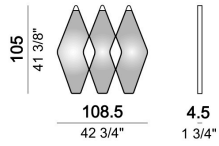

ARKETIPO / INDOOR

MIRROR VANITY FAIR

designed by Gino Carollo 2014

STRUCTURE: metal sheet covered with velvet, collections "Vellù" and "Vellù pl", Pelle First, Plus, A, B and Leonardo.

MIRROR: single mirror: mirrored or mirrored smoked glass.

Double and triple mirror: mirrored smoked glass with inserts in mirrored glass.

Mirror

Mirror

Mirror