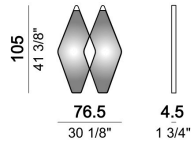

ARKETIPO / INDOOR

MIRROR VANITY FAIR

designed by Gino Carollo 2014

STRUCTURE: metal sheet covered with velvet, collections "Vellù" and "Vellù pl", Pelle First, Plus, A, B and Leonardo.

MIRROR: single mirror: mirrored or mirrored smoked glass.

Double and triple mirror: mirrored smoked glass with inserts in mirrored glass.

Mirror

Mirror

Mirror