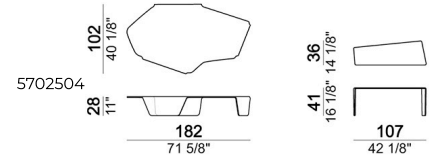

Set of 2 coffee tables

5702504