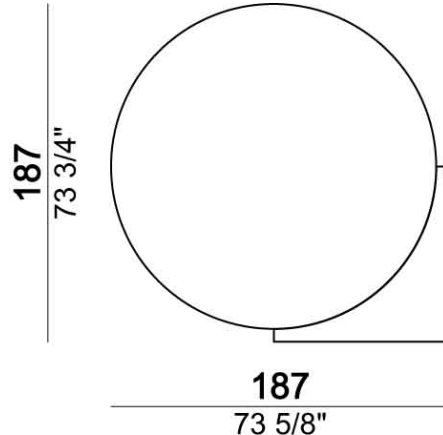

mirrored transparent glass with
bronze glass detail