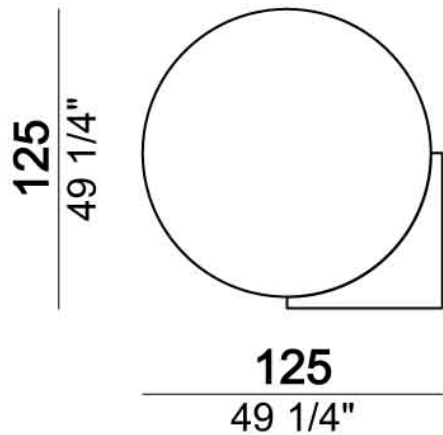

mirrored bronze glass with
smoked glass detail