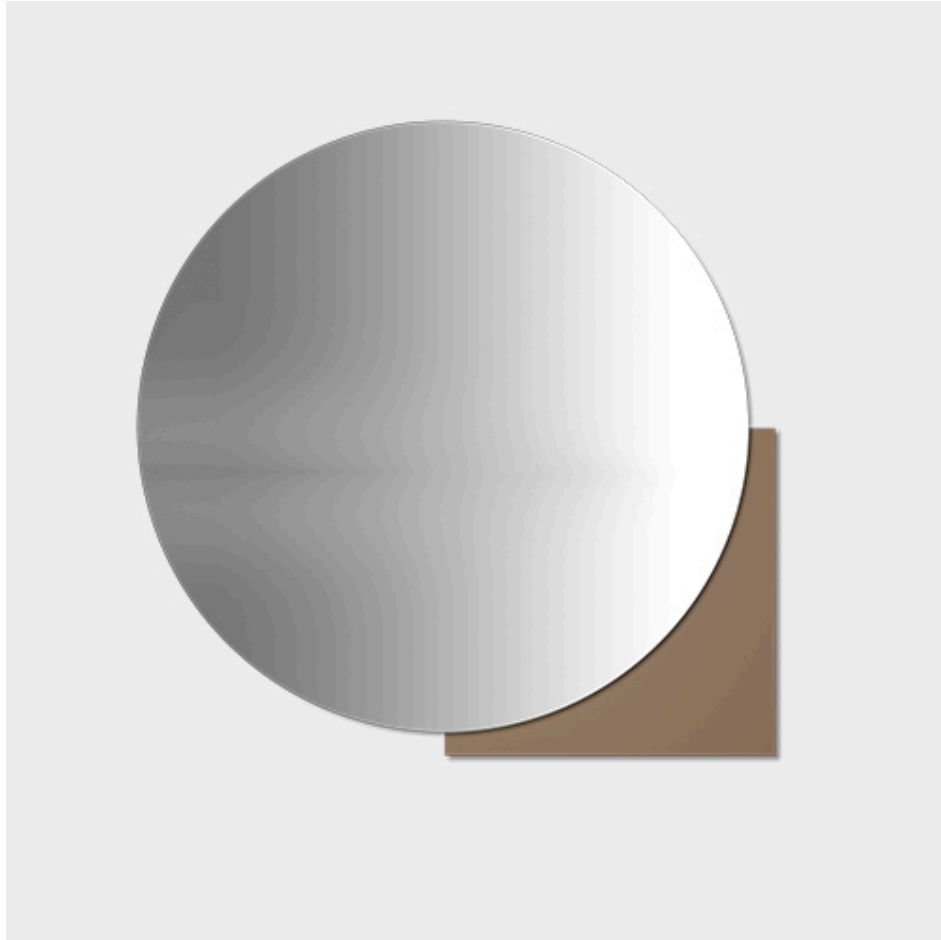

ARKETIPO / INDOOR

MIRROR KARMA

designed by Gino Carollo 2023

MIRROR: combination of mirror colours for each item: mirrored transparent glass with smoked glass detail; mirrored bronze glass with smoked glass detail, mirrored transparent glass with bronze glass detail.

mirrored bronze glass with
smoked glass detail

mirrored transparent glass with
bronze glass detail

mirrored transparent glass with
smoked glass detail