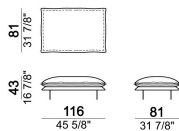

Composition "E" (left unit 226x93 cm + chaise-longue 121x183 cm with right short arm)

autoE

Armchair, back cushion 95 cm

6109001

Composition "G" (left unit 206x93 cm + right unit 206x103 cm)

autoG

Pouf

6109051

Composition "B" (left unit 226x103 cm + left corner unit 226x103 cm)

autoB

Central unit, back cushions 95 cm.

6109020

Right or left unit, back cushion 105 cm.

6109023

Chaise-longue with right or left short arm, back cushion 95 cm

6109034

Armchair, back cushion 64 cm

6109901

Composition "I" (left unit 206x103 cm + right unit 171x171 cm)

autol

Central unit, back cushion 115 cm.

6109019

Composition "F" (left unit 246x103 cm + left corner sofa 261x93 cm)

autoF

Composition "D" (left unit 226x103 cm + left corner unit 246x103 cm)

autoD

Composition "C" (left unit 246x103 cm + left corner sofa 261x103 cm)

autoC

Composition "H" (left unit 226x103 cm + right unit 171x171 cm)