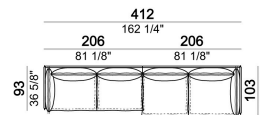

**SPRINGING:** elastic belts.

**SEAT HEIGHT:** 43 cm - 48 cm with feet h. 22 cm.

**ARM HEIGHT:** 60 cm (structure); 74 cm (with arm-side cushion).

**FEET:** metal, finishes: micaceous brown, titanium or brass, h. 17 cm. **On request feet can be supplied 5 cm higher with an extra charge.**

Composition "E" (left unit 226x93 cm + chaise-longue 121x183 cm with right short arm)

autoE

Armchair, back cushion 95 cm

6109001

Composition "G" (left unit 206x93 cm + right unit 206x103 cm)

autoG

Pouf

6109051

Composition "B" (left unit 226x103 cm + left corner unit 226x103 cm)

autoB

Central unit, back cushions 95 cm.

6109020

Right or left unit, back cushion 105 cm.

6109023

Chaise-longue with right or left short arm, back cushion 95 cm

6109034

Armchair, back cushion 64 cm

6109901

Composition "I" (left unit 206x103 cm + right unit 171x171 cm)

autol

Central unit, back cushion 115 cm.

6109019

Composition "F" (left unit 246x103 cm + left corner sofa 261x93 cm)