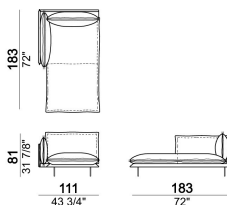

Composition "E" (left unit 226x93 cm + chaise-longue 121x183 cm with right short arm)

autoE

Armchair, back cushion 95 cm

6109001

Composition "G" (left unit 206x93 cm + right unit 206x103 cm)

autoG

Pouf

6109051

Composition "B" (left unit 226x103 cm + left corner unit 226x103 cm)

autoB

Central unit, back cushions 95 cm.

6109020

Right or left unit, back cushion 105 cm.

6109023

Chaise-longue with right or left short arm, back cushion 95 cm

6109034

Armchair, back cushion 64 cm

6109901

Composition "I" (left unit 206x103 cm + right unit 171x171 cm)

autol

Central unit, back cushion 115 cm.

6109019

Composition "F" (left unit 246x103 cm + left corner sofa 261x93 cm)

autoF

Composition "D" (left unit 226x103 cm + left corner unit 246x103 cm)

autoD

Composition "C" (left unit 246x103 cm + left corner sofa 261x103 cm)

autoC

Composition "H" (left unit 226x103 cm + right unit 171x171 cm)