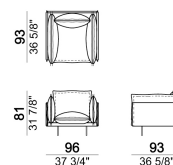

Composition "E" (left unit 226x93 cm + chaise-longue 121x183 cm with right short arm)

autoE

Armchair, back cushion 95 cm

6109001

Composition "G" (left unit 206x93 cm + right unit 206x103 cm)

autoG

Pouf

6109051

Composition "B" (left unit 226x103 cm + left corner unit 226x103 cm)

autoB

Central unit, back cushions 95 cm.

6109020

Right or left unit, back cushion 105 cm.

6109023

Chaise-longue with right or left short arm, back cushion 95 cm

6109034

Armchair, back cushion 64 cm

6109901

Composition "I" (left unit 206x103 cm + right unit 171x171 cm)

autol

Central unit, back cushion 115 cm.

6109019

Composition "F" (left unit 246x103 cm + left corner sofa 261x93 cm)

autoF

Composition "D" (left unit 226x103 cm + left corner unit 246x103 cm)

autoD

Composition "C" (left unit 246x103 cm + left corner sofa 261x103 cm)

autoC

Composition "H" (left unit 226x103 cm + right unit 171x171 cm)