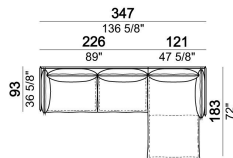

**SPRINGING:** elastic belts.

**SEAT HEIGHT:** 43 cm - 48 cm with feet h. 22 cm.

**ARM HEIGHT:** 60 cm (structure); 74 cm (with arm-side cushion).

**FEET:** metal, finishes: micaceous brown, titanium or brass, h. 17 cm. **On request feet can be supplied 5 cm higher with an extra charge.**

Composition "E" (left unit 226x93 cm + chaise-longue 121x183 cm with right short arm)

autoE

Armchair, back cushion 95 cm

6109001

Composition "G" (left unit 206x93 cm + right unit 206x103 cm)

autoG

Pouf

6109051

6109034

Armchair, back cushion 64 cm

6109901

Composition "I" (left unit 206x103 cm + right unit 171x171 cm)

autol

Central unit, back cushion 115 cm.

6109019

Composition "F" (left unit 246x103 cm + left corner sofa 261x93 cm)

autoF

Composition "D" (left unit 226x103 cm + left corner unit 246x103 cm)

autoD

Composition "C" (left unit 246x103 cm + left corner sofa 261x103 cm)

autoC

Composition "H" (left unit 226x103 cm + right unit 171x171 cm)