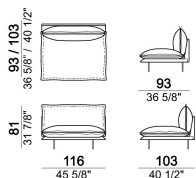

Composition "E" (left unit 226x93 cm + chaise-longue 121x183 cm with right short arm)

autoE

Armchair, back cushion 95 cm

6109001

Composition "G" (left unit 206x93 cm + right unit 206x103 cm)

autoG

Pouf

6109051

Composition "B" (left unit 226x103 cm + left corner unit 226x103 cm)

autoB

Central unit, back cushions 95 cm.

6109020

Right or left unit, back cushion 105 cm.

6109023

Chaise-longue with right or left short arm, back cushion 95 cm

6109034

Armchair, back cushion 64 cm

6109901

Composition "I" (left unit 206x103 cm + right unit 171x171 cm)

autol

Central unit, back cushion 115 cm.

6109019

Composition "F" (left unit 246x103 cm + left corner sofa 261x93 cm)

autoF

Composition "D" (left unit 226x103 cm + left corner unit 246x103 cm)

autoD

Composition "C" (left unit 246x103 cm + left corner sofa 261x103 cm)

autoC

Composition "H" (left unit 226x103 cm + right unit 171x171 cm)