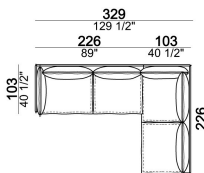

Composition "E" (left unit 226x93 cm + chaise-longue 121x183 cm with right short arm)

autoE

Armchair, back cushion 95 cm

6109001

Composition "G" (left unit 206x93 cm + right unit 206x103 cm)

autoG

Pouf

6109051

Composition "B" (left unit 226x103 cm + left corner unit 226x103 cm)

autoB

Central unit, back cushions 95 cm.

6109020

Right or left unit, back cushion 105 cm.

6109023

Chaise-longue with right or left short arm, back cushion 95 cm

6109034

Armchair, back cushion 64 cm

6109901

Composition "I" (left unit 206x103 cm + right unit 171x171 cm)

autol

Central unit, back cushion 115 cm.

6109019

Composition "F" (left unit 246x103 cm + left corner sofa 261x93 cm)

autoF

Composition "D" (left unit 226x103 cm + left corner unit 246x103 cm)

autoD

Composition "C" (left unit 246x103 cm + left corner sofa 261x103 cm)

autoC

Composition "H" (left unit 226x103 cm + right unit 171x171 cm)