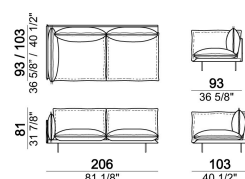

Composition "E" (left unit 226x93 cm + chaise-longue 121x183 cm with right short arm)

autoE

Armchair, back cushion 95 cm

6109001

Composition "G" (left unit 206x93 cm + right unit 206x103 cm)

autoG

Pouf

6109051

6109034

Armchair, back cushion 64 cm

6109901

Composition "I" (left unit 206x103 cm + right unit 171x171 cm)

autol

Central unit, back cushion 115 cm.

6109019

Composition "F" (left unit 246x103 cm + left corner sofa 261x93 cm)

autoF

Composition "D" (left unit 226x103 cm + left corner unit 246x103 cm)

autoD

Composition "C" (left unit 246x103 cm + left corner sofa 261x103 cm)

autoC

Composition "H" (left unit 226x103 cm + right unit 171x171 cm)

autoH

Sofa, back cushions 95 cm

6109003

Right or left unit, back cushion 95 cm

6109027

Pouf

6109050

Right or left unit, back cushions 115 cm.