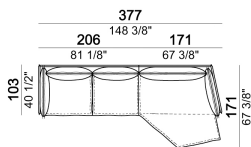

Composition "E" (left unit 226x93 cm + chaise-longue 121x183 cm with right short arm)

autoE

Armchair, back cushion 95 cm

6109001

Composition "G" (left unit 206x93 cm + right unit 206x103 cm)

autoG

Pouf

6109051

Composition "B" (left unit 226x103 cm + left corner unit 226x103 cm)

autoB

Central unit, back cushions 95 cm.

6109020

Right or left unit, back cushion 105 cm.

6109023

Chaise-longue with right or left short arm, back cushion 95 cm

6109034

Armchair, back cushion 64 cm

6109901

Composition "I" (left unit 206x103 cm + right unit 171x171 cm)

autol

Central unit, back cushion 115 cm.

6109019

Composition "F" (left unit 246x103 cm + left corner sofa 261x93 cm)

autoF

Composition "D" (left unit 226x103 cm + left corner unit 246x103 cm)

autoD

Composition "C" (left unit 246x103 cm + left corner sofa 261x103 cm)

autoC

Composition "H" (left unit 226x103 cm + right unit 171x171 cm)