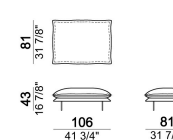

Composition "B" (left unit 226x103 cm + left corner unit 226x103 cm)

autoB

Central unit, back cushions 95 cm.

6109020

Right or left unit, back cushion 105 cm.

6109023

Chaise-longue with right or left short arm, back cushion 95 cm

6109034

Armchair, back cushion 64 cm

6109901

Composition "I" (left unit 206x103 cm + right unit 171x171 cm)

autol

Central unit, back cushion 115 cm.

6109019

Composition "F" (left unit 246x103 cm + left corner sofa 261x93 cm)

autoF

Composition "D" (left unit 226x103 cm + left corner unit 246x103 cm)

autoD

Composition "C" (left unit 246x103 cm + left corner sofa 261x103 cm)

autoC

Composition "H" (left unit 226x103 cm + right unit 171x171 cm)

autoH

Sofa, back cushions 95 cm

6109003

Right or left unit, back cushion 95 cm

6109027

Pouf

6109050

Right or left unit, back cushions 115 cm.