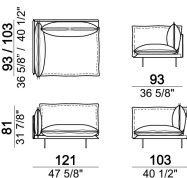

Composition "E" (left unit 226x93 cm + chaise-longue 121x183 cm with right short arm)

autoE

Armchair, back cushion 95 cm

6109001

Composition "G" (left unit 206x93 cm + right unit 206x103 cm)

autoG

Pouf

6109051

Composition "B" (left unit 226x103 cm + left corner unit 226x103 cm)

autoB

Central unit, back cushions 95 cm.

6109020

Right or left unit, back cushion 105 cm.

6109023

Chaise-longue with right or left short arm, back cushion 95 cm

6109034

Armchair, back cushion 64 cm

6109901

Composition "I" (left unit 206x103 cm + right unit 171x171 cm)

autol

Central unit, back cushion 115 cm.

6109019

Composition "F" (left unit 246x103 cm + left corner sofa 261x93 cm)

autoF

Composition "D" (left unit 226x103 cm + left corner unit 246x103 cm)

autoD

Composition "C" (left unit 246x103 cm + left corner sofa 261x103 cm)

autoC

Composition "H" (left unit 226x103 cm + right unit 171x171 cm)