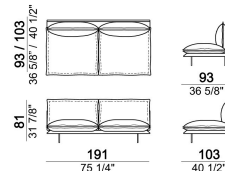

Composition "E" (left unit 226x93 cm + chaise-longue 121x183 cm with right short arm)

autoE

Armchair, back cushion 95 cm

6109001

Composition "G" (left unit 206x93 cm + right unit 206x103 cm)

autoG

Pouf

6109051

Composition "B" (left unit 226x103 cm + left corner unit 226x103 cm)

autoB

Central unit, back cushions 95 cm.

6109020

Right or left unit, back cushion 105 cm.

6109023

Chaise-longue with right or left short arm, back cushion 95 cm

6109034

Armchair, back cushion 64 cm

6109901

Composition "I" (left unit 206x103 cm + right unit 171x171 cm)

autol

Central unit, back cushion 115 cm.

6109019

Composition "F" (left unit 246x103 cm + left corner sofa 261x93 cm)

autoF

Composition "D" (left unit 226x103 cm + left corner unit 246x103 cm)

autoD

Composition "C" (left unit 246x103 cm + left corner sofa 261x103 cm)

autoC

Composition "H" (left unit 226x103 cm + right unit 171x171 cm)