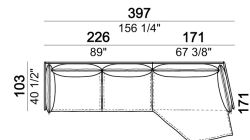

Composition "H" (left unit 226x103 cm + right unit 171x171 cm)

autoH