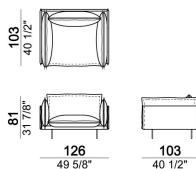

**SPRINGING:** elastic belts.

**SEAT HEIGHT:** 43 cm - 48 cm with feet h. 22 cm.

**ARM HEIGHT:** 60 cm (structure); 74 cm (with arm-side cushion).

**FEET:** metal, finishes: micaceous brown, titanium or brass, h. 17 cm. **On request feet can be supplied 5 cm higher with an extra charge.**

Composition "E" (left unit 226x93 cm + chaise-longue 121x183 cm with right short arm)

autoE

Armchair, back cushion 95 cm

6109001

Composition "G" (left unit 206x93 cm + right unit 206x103 cm)

autoG

Pouf

6109051

6109034

Armchair, back cushion 64 cm

6109901

Composition "I" (left unit 206x103 cm + right unit 171x171 cm)

autol

Central unit, back cushion 115 cm.

6109019

Composition "F" (left unit 246x103 cm + left corner sofa 261x93 cm)

autoF

Composition "D" (left unit 226x103 cm + left corner unit 246x103 cm)

autoD

Composition "C" (left unit 246x103 cm + left corner sofa 261x103 cm)

autoC

Composition "H" (left unit 226x103 cm + right unit 171x171 cm)