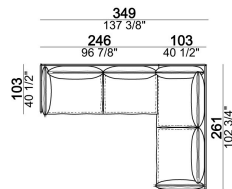

Composition "B" (left unit 226x103 cm + left corner unit 226x103 cm)

autoB

Central unit, back cushions 95 cm.

6109020

Right or left unit, back cushion 105 cm.

6109023

Chaise-longue with right or left short arm, back cushion 95 cm

6109034

Armchair, back cushion 64 cm

6109901

Composition "I" (left unit 206x103 cm + right unit 171x171 cm)

autol

Central unit, back cushion 115 cm.

6109019

Composition "F" (left unit 246x103 cm + left corner sofa 261x93 cm)

autoF

Composition "D" (left unit 226x103 cm + left corner unit 246x103 cm)

autoD

Composition "C" (left unit 246x103 cm + left corner sofa 261x103 cm)

autoC

Composition "H" (left unit 226x103 cm + right unit 171x171 cm)

autoH

Sofa, back cushions 95 cm

6109003

Right or left unit, back cushion 95 cm

6109027

Pouf

6109050

Right or left unit, back cushions 115 cm.