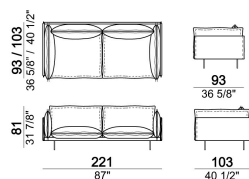

Composition "B" (left unit 226x103 cm + left corner unit 226x103 cm)

autoB

Central unit, back cushions 95 cm.

6109020

Right or left unit, back cushion 105 cm.

6109023

Chaise-longue with right or left short arm, back cushion 95 cm

6109034

Armchair, back cushion 64 cm

6109901

Composition "I" (left unit 206x103 cm + right unit 171x171 cm)

autol

Central unit, back cushion 115 cm.

6109019

Composition "F" (left unit 246x103 cm + left corner sofa 261x93 cm)

autoF

Composition "D" (left unit 226x103 cm + left corner unit 246x103 cm)

autoD

Composition "C" (left unit 246x103 cm + left corner sofa 261x103 cm)

autoC

Composition "H" (left unit 226x103 cm + right unit 171x171 cm)

autoH

Sofa, back cushions 95 cm

6109003

Right or left unit, back cushion 95 cm

6109027

Pouf

6109050

Right or left unit, back cushions 115 cm.