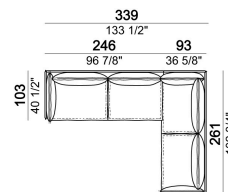

Composition "E" (left unit 226x93 cm + chaise-longue 121x183 cm with right short arm)

autoE

Armchair, back cushion 95 cm

6109001

Composition "G" (left unit 206x93 cm + right unit 206x103 cm)

autoG

Pouf

6109051

Composition "B" (left unit 226x103 cm + left corner unit 226x103 cm)

autoB

Central unit, back cushions 95 cm.

6109020

Right or left unit, back cushion 105 cm.

6109023

Chaise-longue with right or left short arm, back cushion 95 cm

6109034

Armchair, back cushion 64 cm

6109901

Composition "I" (left unit 206x103 cm + right unit 171x171 cm)

autol

Central unit, back cushion 115 cm.

6109019

Composition "F" (left unit 246x103 cm + left corner sofa 261x93 cm)

autoF

Composition "D" (left unit 226x103 cm + left corner unit 246x103 cm)

autoD

Composition "C" (left unit 246x103 cm + left corner sofa 261x103 cm)

autoC

Composition "H" (left unit 226x103 cm + right unit 171x171 cm)