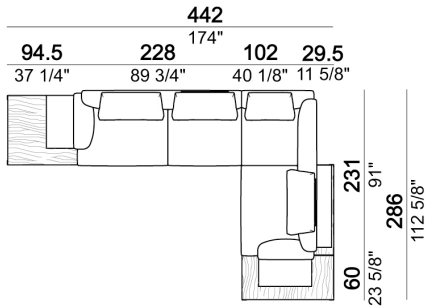

**SPRINGING:** elastic belts.

**SEAT HEIGHT:** 42 cm.

**ARM HEIGHT:** 62cm.

**FEET:** metal, finishes: black nickel or varnished micaceous brown, h. 13 cm

Accessories:

**LOWER TOP:** wood veneered in eucalyptus or zebrano.

Composition "P" (left unit 228 cm + left corner sofa 231 cm + 1 back cushion "Modern" 70 cm + 3 back cushions "Modern" 90 cm + 2 backrest rolls + 1 side table arm 571060413 eucalyptus or Zebrano + 1 small table arm 571060207 eucalyptus or Zebrano + 1 back table 571060309 eucalyptus or Zebrano)

Composition "E" (right unit 128 cm + left corner unit 201 cm + central unit 200 cm with left pouf + 1 back cushion "Modern" 70 cm + 3 back cushions "Modern" 90 cm + 3 backrest rolls)

Composition "Q" (left unit 228 cm + left corner sofa 231 cm + 1 back cushion "Modern" 70 cm + 3 back cushions "Modern" 90 cm + 2 backrest rolls + 1 small table arm 571060208 eucalyptus or Zebrano + 1 back table 571060310 eucalyptus or Zebrano + 1 side table arm 571060412 eucalyptus or Zebrano)

Side table

Composition "H" (left unit 208 cm + left corner unit 201 cm + right unit 128 cm + 2 back cushions "Modern" 80 cm + 1 back cushion "Modern" 70 cm + 2 backrest rolls + 1 side table arm 571060208 eucalyptus or Zebrano + 1 back table 571060309 eucalyptus or Zebrano + 1 back table 571060310 eucalyptus or Zebrano + 1 side table seat 571060106 eucalyptus or Zebrano).