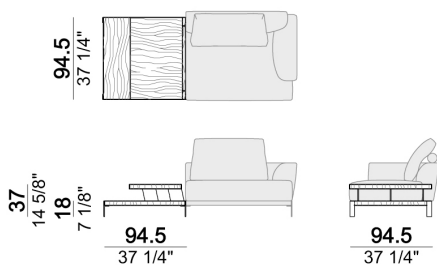

Composition "P" (left unit 228 cm + left corner sofa 231 cm + 1 back cushion "Modern" 70 cm + 3 back cushions "Modern" 90 cm + 2 backrest rolls + 1 side table arm 571060413 eucalyptus or Zebrano + 1 small table arm 571060207 eucalyptus or Zebrano + 1 back table 571060309 eucalyptus or Zebrano)

Composition "E" (right unit 128 cm + left corner unit 201 cm + central unit 200 cm with left pouf + 1 back cushion "Modern" 70 cm + 3 back cushions "Modern" 90 cm + 3 backrest rolls)

Composition "Q" (left unit 228 cm + left corner sofa 231 cm + 1 back cushion "Modern" 70 cm + 3 back cushions "Modern" 90 cm + 2 backrest rolls + 1 small table arm 571060208 eucalyptus or Zebrano + 1 back table 571060310 eucalyptus or Zebrano + 1 side table arm 571060412 eucalyptus or Zebrano)

Central unit

Side table

Dormeuse

Side table

Pouf

1) Type "Modern" with trapezoidal shape. 2) Type "Classic" with rectangular shape.