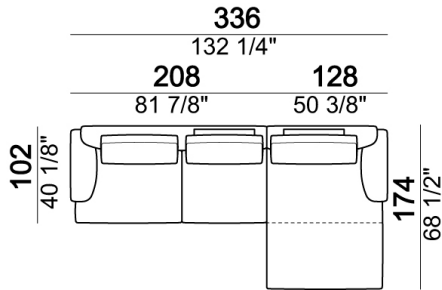

Composition "T" (left unit 208 cm + chaise-longue 128x174 cm with right short arm + 2 back cushions "Classic" 80 cm + 1 back cushion "Classic" 90 cm + 2 backrest rolls)