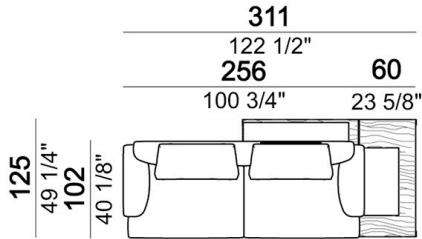

Composition "B" (left unit 208 cm + chaise-longue 128x174 cm with right short arm + 2 back cushions "Modern" 80 cm + 1 back cushions "Modern" 90 cm + 2 backrest rolls)

Composition "R" (left unit 228 cm + left corner sofa 231 cm + 1 back cushion "Classic" 70 cm + 3 back cushions "Classic" 90 cm + 2 backrest rolls + 1 small table arm 571060208 eucalyptus or Zebrano + 1 back table 571060310 eucalyptus or Zebrano + 1 side table arm 571060412 eucalyptus or Zebrano)

Pouf

Coffee table

Central unit

Chaise-longue with right or left short arm

Back cushion "Classic"

Back cushion "Modern"

Composition "G" (left unit 208 cm + left corner unit 201 cm + right unit 128 cm + 2 back cushions "Modern" 80 cm + 1 back cushion "Modern" 70 cm + 2 back cushions "Modern" 90 cm + 3 backrest rolls).

Central unit with right or left pouf

Composition "A" (sofa 256 cm + 2 back cushions "Modern" 90 cm + 1 backrest roll, 1 side table arm 571060207 eucalyptus or Zebrano + 1 back table 571060309 eucalyptus or Zebrano)

Side table

Composition "H" (left unit 208 cm + left corner unit 201 cm + right unit 128 cm + 2 back cushions "Modern" 80 cm + 1 back cushion "Modern" 70 cm + 2 backrest rolls + 1 side table arm 571060208 eucalyptus or Zebrano + 1 back table 571060309 eucalyptus or Zebrano + 1 back table 571060310 eucalyptus or Zebrano + 1 side table seat 571060106 eucalyptus or Zebrano).