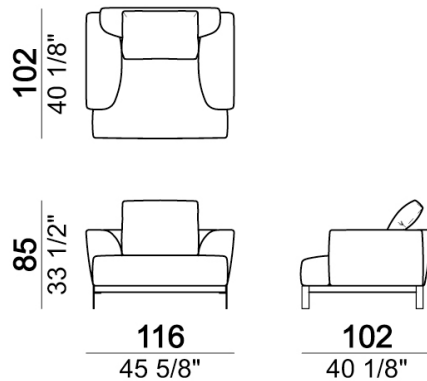

Composition "L" (left unit 228 cm + chaise-longue 95x174 cm + right unit 208 cm + 3 back cushions "Modern" 80 cm + 2 back cushions "Modern" 90 cm + 3 backrest rolls).

Coffee table

Right or left unit

Composition "F" (right unit 128 cm + left corner unit 201 cm + central unit 200 cm with left pouf + 1 back cushion "Modern" 70 cm + 3 back cushions "Modern" 90 cm + 3 backrest rolls + 1 side table seat 571060207 eucalyptus or Zebrano + 1 back table 571060310 eucalyptus or Zebrano).

Back table

Side table

Back cushion "Modern"

Central unit

Composition "C" (left unit 208 cm + chaise-longue 128x174 cm with right short arm + 2 back cushions "Modern" 80 cm + 1 back cushion "Modern" 90 cm + 2 backrest rolls + 1 side table seat 57106105 eucalyptus or Zebrano)

Side table

Composition "S" (Sofa 236 cm + 2 back cushions "Classic" 80 cm + 1 backrest roll + 1 small table arm 571060105)

Right or left unit

Armchair

Right or left unit

Right or left corner unit

Backrest roll

Composition "B" (left unit 208 cm + chaise-longue 128x174 cm with right short arm + 2 back cushions "Modern" 80 cm + 1 back cushions "Modern" 90 cm + 2 backrest rolls)

Composition "R" (left unit 228 cm + left corner sofa 231 cm + 1 back cushion "Classic" 70 cm + 3 back cushions "Classic" 90 cm + 2 backrest rolls + 1 small table arm 571060208 eucalyptus or Zebrano + 1 back table 571060310 eucalyptus or Zebrano + 1 side table arm 571060412 eucalyptus or Zebrano)