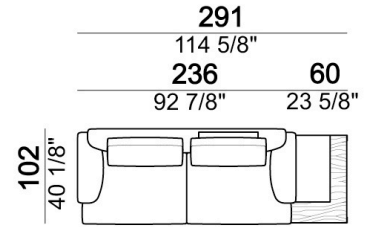

### Pouf

1) Type "Modern" with trapezoidal shape. 2) Type "Classic" with rectangular shape.

Composition "D" (left unit 208 cm + chaise-longue 128x174 cm with right short arm + 2 back cushions "Modern" 80 cm + 1 back cushion "Modern" 90 cm + 2 backrest rolls + 1 side table seat 571060208 eucalyptus or Zebrano + 1 back table 571060310 eucalyptus or Zebrano)

Composition "L" (left unit 228 cm + chaise-longue 95x174 cm + right unit 208 cm + 3 back cushions "Modern" 80 cm + 2 back cushions "Modern" 90 cm + 3 backrest rolls).

Coffee table

Right or left unit

Composition "F" (right unit 128 cm + left corner unit 201 cm + central unit 200 cm with left pouf + 1 back cushion "Modern" 70 cm + 3 back cushions "Modern" 90 cm + 3 backrest rolls + 1 side table seat 571060207 eucalyptus or Zebrano + 1 back table 571060310 eucalyptus or Zebrano).

Back table

Side table

Back cushion "Modern"

Central unit

Composition "C" (left unit 208 cm + chaise-longue 128x174 cm with right short arm + 2 back cushions "Modern" 80 cm + 1 back cushion "Modern" 90 cm + 2 backrest rolls + 1 side table seat 57106105 eucalyptus or Zebrano)

Side table

Composition "S" (Sofa 236 cm + 2 back cushions "Classic" 80 cm + 1 backrest roll + 1 small table arm 571060105)

Right or left unit

Armchair

Right or left unit

Right or left corner unit

Backrest roll