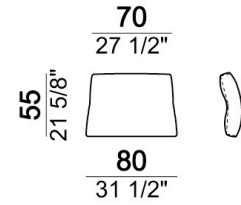

Back cushion "Modern"