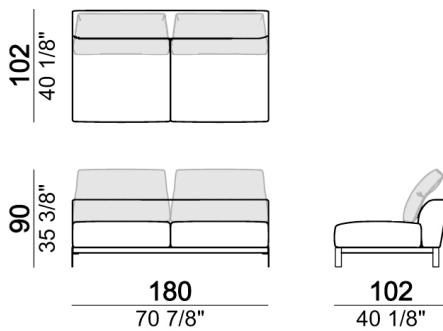

Central unit