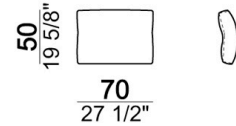

Side table

Composition "S" (Sofa 236 cm + 2 back cushions "Classic" 80 cm + 1 backrest roll + 1 small table arm 571060105)

Right or left unit

Armchair

Right or left unit

Right or left corner unit

Backrest roll

Composition "B" (left unit 208 cm + chaise-longue 128x174 cm with right short arm + 2 back cushions "Modern" 80 cm + 1 back cushions "Modern" 90 cm + 2 backrest rolls)

Composition "R" (left unit 228 cm + left corner sofa 231 cm + 1 back cushion "Classic" 70 cm + 3 back cushions "Classic" 90 cm + 2 backrest rolls + 1 small table arm 571060208 eucalyptus or Zebrano + 1 back table 571060310 eucalyptus or Zebrano + 1 side table arm 571060412 eucalyptus or Zebrano)

Right or left corner sofa

Back cushion "Modern"

Composition "O" (left unit 228 cm + left corner sofa 231 cm + 1 back cushion "Modern" 70 cm + 3 back cushions "Modern" 90 cm + 2 backrest rolls + 1 small table arm 571060208 eucalyptus or Zebrano + 1 back table 571060310 eucalyptus or Zebrano + 1 side table arm 571060105 eucalyptus or Zebrano )

Back table

Back cushion "Classic"

Composition "T" (left unit 208 cm + chaise-longue 128x174 cm with right short arm + 2 back cushions "Classic" 80 cm + 1 back cushion "Classic" 90 cm + 2 backrest rolls)