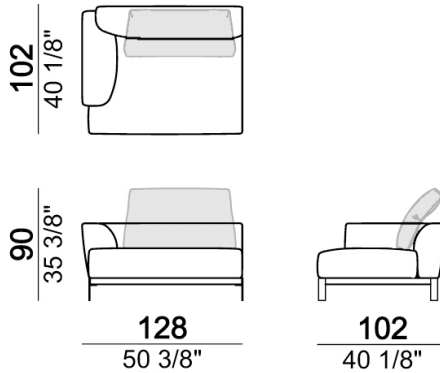

Composition "P" (left unit 228 cm + left corner sofa 231 cm + 1 back cushion "Modern" 70 cm + 3 back cushions "Modern" 90 cm + 2 backrest rolls + 1 side table arm 571060413 eucalyptus or Zebrano + 1 small table arm 571060207 eucalyptus or Zebrano + 1 back table 571060309 eucalyptus or Zebrano)

### Side table

### Pouf

1) Type "Modern" with trapezoidal shape. 2) Type "Classic" with rectangular shape.

Composition "D" (left unit 208 cm + chaise-longue 128x174 cm with right short arm + 2 back cushions "Modern" 80 cm + 1 back cushion "Modern" 90 cm + 2 backrest rolls + 1 side table seat 571060208 eucalyptus or Zebrano + 1 back table 571060310 eucalyptus or Zebrano)

Composition "L" (left unit 228 cm + chaise-longue 95x174 cm + right unit 208 cm + 3 back cushions "Modern" 80 cm + 2 back cushions "Modern" 90 cm + 3 backrest rolls).

Coffee table

Right or left unit

Composition "F" (right unit 128 cm + left corner unit 201 cm + central unit 200 cm with left pouf + 1 back cushion "Modern" 70 cm + 3 back cushions "Modern" 90 cm + 3 backrest rolls + 1 side table seat 571060207 eucalyptus or Zebrano + 1 back table 571060310 eucalyptus or Zebrano).