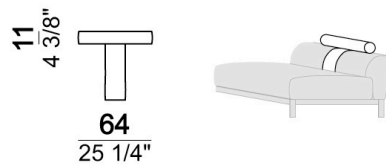

Side table

Composition "S" (Sofa 236 cm + 2 back cushions "Classic" 80 cm + 1 backrest roll + 1 small table arm 571060105)

Right or left unit

Armchair

Right or left unit

Right or left corner unit

Backrest roll

Composition "B" (left unit 208 cm + chaise-longue 128x174 cm with right short arm + 2 back cushions "Modern" 80 cm + 1 back cushions "Modern" 90 cm + 2 backrest rolls)

Composition "R" (left unit 228 cm + left corner sofa 231 cm + 1 back cushion "Classic" 70 cm + 3 back cushions "Classic" 90 cm + 2 backrest rolls + 1 small table arm 571060208 eucalyptus or Zebrano + 1 back table 571060310 eucalyptus or Zebrano + 1 side table arm 571060412 eucalyptus or Zebrano)