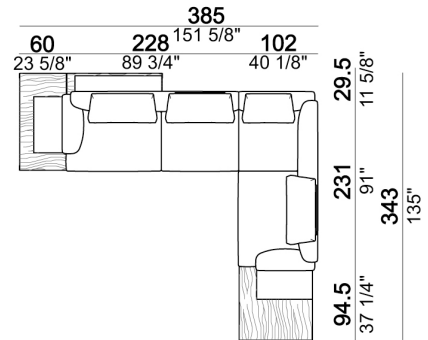

**SPRINGING:** elastic belts.

**SEAT HEIGHT:** 42 cm.

**ARM HEIGHT:** 62cm.

**FEET:** metal, finishes: black nickel or varnished micaceous brown, h. 13 cm

Accessories:

**LOWER TOP:** wood veneered in eucalyptus or zebrano.

Composition "P" (left unit 228 cm + left corner sofa 231 cm + 1 back cushion "Modern" 70 cm + 3 back cushions "Modern" 90 cm + 2 backrest rolls + 1 side table arm 571060413 eucalyptus or Zebrano + 1 small table arm 571060207 eucalyptus or Zebrano + 1 back table 571060309 eucalyptus or Zebrano)

Composition "E" (right unit 128 cm + left corner unit 201 cm + central unit 200 cm with left pouf + 1 back cushion "Modern" 70 cm + 3 back cushions "Modern" 90 cm + 3 backrest rolls)

Composition "Q" (left unit 228 cm + left corner sofa 231 cm + 1 back cushion "Modern" 70 cm + 3 back cushions "Modern" 90 cm + 2 backrest rolls + 1 small table arm 571060208 eucalyptus or Zebrano + 1 back table 571060310 eucalyptus or Zebrano + 1 side table arm 571060412 eucalyptus or Zebrano)

Side table

Composition "H" (left unit 208 cm + left corner unit 201 cm + right unit 128 cm + 2 back cushions "Modern" 80 cm + 1 back cushion "Modern" 70 cm + 2 backrest rolls + 1 side table arm 571060208 eucalyptus or Zebrano + 1 back table 571060309 eucalyptus or Zebrano + 1 back table 571060310 eucalyptus or Zebrano + 1 side table seat 571060106 eucalyptus or Zebrano).