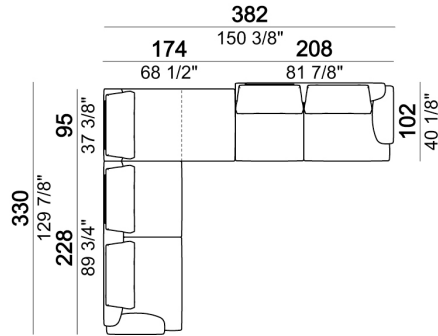

### Side table

### Pouf

1) Type "Modern" with trapezoidal shape. 2) Type "Classic" with rectangular shape.

Composition "D" (left unit 208 cm + chaise-longue 128x174 cm with right short arm + 2 back cushions "Modern" 80 cm + 1 back cushion "Modern" 90 cm + 2 backrest rolls + 1 side table seat 571060208 eucalyptus or Zebrano + 1 back table 571060310 eucalyptus or Zebrano)

Composition "L" (left unit 228 cm + chaise-longue 95x174 cm + right unit 208 cm + 3 back cushions "Modern" 80 cm + 2 back cushions "Modern" 90 cm + 3 backrest rolls).

Coffee table

Right or left unit

Composition "F" (right unit 128 cm + left corner unit 201 cm + central unit 200 cm with left pouf + 1 back cushion "Modern" 70 cm + 3 back cushions "Modern" 90 cm + 3 backrest rolls + 1 side table seat 571060207 eucalyptus or Zebrano + 1 back table 571060310 eucalyptus or Zebrano).

Side table

Composition "H" (left unit 208 cm + left corner unit 201 cm + right unit 128 cm + 2 back cushions "Modern" 80 cm + 1 back cushion "Modern" 70 cm + 2 backrest rolls + 1 side table arm 571060208 eucalyptus or Zebrano + 1 back table 571060309 eucalyptus or Zebrano + 1 back table 571060310 eucalyptus or Zebrano + 1 side table seat 571060106 eucalyptus or Zebrano).