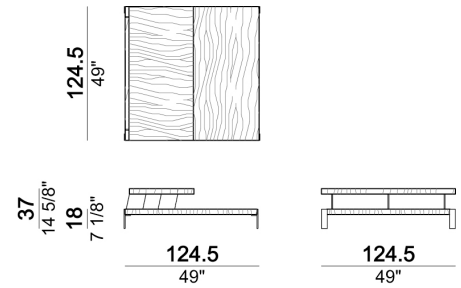

Coffee table