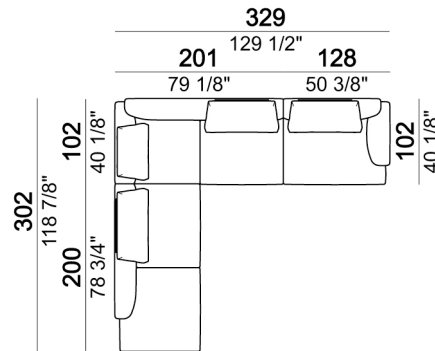

**SPRINGING:** elastic belts.

**SEAT HEIGHT:** 42 cm.

**ARM HEIGHT:** 62cm.

**FEET:** metal, finishes: black nickel or varnished micaceous brown, h. 13 cm

Accessories:

**LOWER TOP:** wood veneered in eucalyptus or zebrano.

Composition "P" (left unit 228 cm + left corner sofa 231 cm + 1 back cushion "Modern" 70 cm + 3 back cushions "Modern" 90 cm + 2 backrest rolls + 1 side table arm 571060413 eucalyptus or Zebrano + 1 small table arm 571060207 eucalyptus or Zebrano + 1 back table 571060309 eucalyptus or Zebrano)

Composition "E" (right unit 128 cm + left corner unit 201 cm + central unit 200 cm with left pouf + 1 back cushion "Modern" 70 cm + 3 back cushions "Modern" 90 cm + 3 backrest rolls)

Composition "Q" (left unit 228 cm + left corner sofa 231 cm + 1 back cushion "Modern" 70 cm + 3 back cushions "Modern" 90 cm + 2 backrest rolls + 1 small table arm 571060208 eucalyptus or Zebrano + 1 back table 571060310 eucalyptus or Zebrano + 1 side table arm 571060412 eucalyptus or Zebrano)

Side table

Composition "H" (left unit 208 cm + left corner unit 201 cm + right unit 128 cm + 2 back cushions "Modern" 80 cm + 1 back cushion "Modern" 70 cm + 2 backrest rolls + 1 side table arm 571060208 eucalyptus or Zebrano + 1 back table 571060309 eucalyptus or Zebrano + 1 back table 571060310 eucalyptus or Zebrano + 1 side table seat 571060106 eucalyptus or Zebrano).