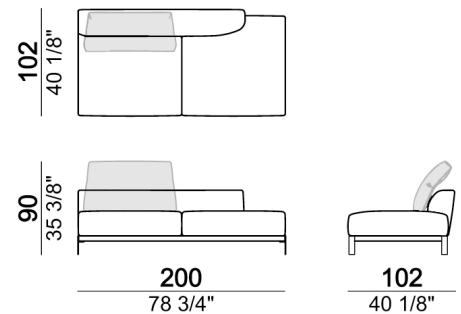

Central unit with right or left pouf