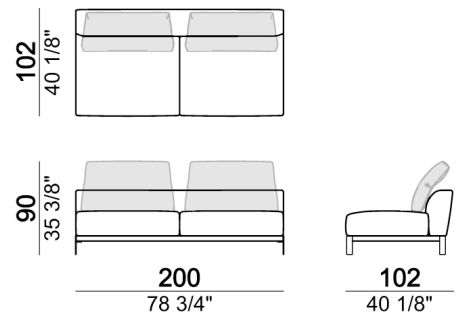

### Pouf

1) Type "Modern" with trapezoidal shape. 2) Type "Classic" with rectangular shape.

Composition "D" (left unit 208 cm + chaise-longue 128x174 cm with right short arm + 2 back cushions "Modern" 80 cm + 1 back cushion "Modern" 90 cm + 2 backrest rolls + 1 side table seat 571060208 eucalyptus or Zebrano + 1 back table 571060310 eucalyptus or Zebrano)

Composition "L" (left unit 228 cm + chaise-longue 95x174 cm + right unit 208 cm + 3 back cushions "Modern" 80 cm + 2 back cushions "Modern" 90 cm + 3 backrest rolls).

Coffee table

Right or left unit

Composition "F" (right unit 128 cm + left corner unit 201 cm + central unit 200 cm with left pouf + 1 back cushion "Modern" 70 cm + 3 back cushions "Modern" 90 cm + 3 backrest rolls + 1 side table seat 571060207 eucalyptus or Zebrano + 1 back table 571060310 eucalyptus or Zebrano).

Back table

Side table

Back cushion "Modern"

Central unit

Composition "C" (left unit 208 cm + chaise-longue 128x174 cm with right short arm + 2 back cushions "Modern" 80 cm + 1 back cushion "Modern" 90 cm + 2 backrest rolls + 1 side table seat 57106105 eucalyptus or Zebrano)

Side table

Composition "S" (Sofa 236 cm + 2 back cushions "Classic" 80 cm + 1 backrest roll + 1 small table arm 571060105)

Right or left unit

Armchair

Right or left unit

Right or left corner unit

Backrest roll