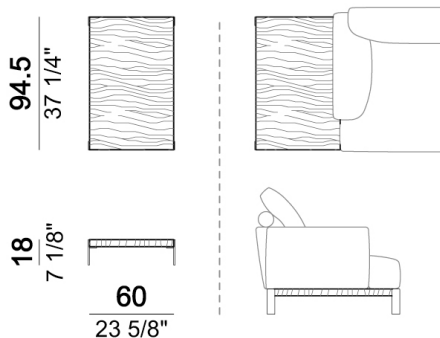

### Side table

### Pouf

1) Type "Modern" with trapezoidal shape. 2) Type "Classic" with rectangular shape.

Composition "D" (left unit 208 cm + chaise-longue 128x174 cm with right short arm + 2 back cushions "Modern" 80 cm + 1 back cushion "Modern" 90 cm + 2 backrest rolls + 1 side table seat 571060208 eucalyptus or Zebrano + 1 back table 571060310 eucalyptus or Zebrano)

Composition "L" (left unit 228 cm + chaise-longue 95x174 cm + right unit 208 cm + 3 back cushions "Modern" 80 cm + 2 back cushions "Modern" 90 cm + 3 backrest rolls).

Coffee table

Right or left unit

Composition "F" (right unit 128 cm + left corner unit 201 cm + central unit 200 cm with left pouf + 1 back cushion "Modern" 70 cm + 3 back cushions "Modern" 90 cm + 3 backrest rolls + 1 side table seat 571060207 eucalyptus or Zebrano + 1 back table 571060310 eucalyptus or Zebrano).

Back table

Side table

Back cushion "Modern"

Central unit

Composition "C" (left unit 208 cm + chaise-longue 128x174 cm with right short arm + 2 back cushions "Modern" 80 cm + 1 back cushion "Modern" 90 cm + 2 backrest rolls + 1 side table seat 57106105 eucalyptus or Zebrano)