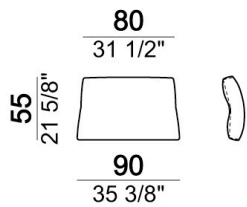

Back table

Back cushion "Classic"

Composition "T" (left unit 208 cm + chaise-longue 128x174 cm with right short arm + 2 back cushions "Classic" 80 cm + 1 back cushion "Classic" 90 cm + 2 backrest rolls)

Pouf

Coffee table

Central unit

Chaise-longue with right or left short arm

Back cushion "Classic"

Back cushion "Modern"

Composition "G" (left unit 208 cm + left corner unit 201 cm + right unit 128 cm + 2 back cushions "Modern" 80 cm + 1 back cushion "Modern" 70 cm + 2 back cushions "Modern" 90 cm + 3 backrest rolls).

Central unit with right or left pouf

Composition "A" (sofa 256 cm + 2 back cushions "Modern" 90 cm + 1 backrest roll, 1 side table arm 571060207 eucalyptus or Zebrano + 1 back table 571060309 eucalyptus or Zebrano)

Side table

Composition "H" (left unit 208 cm + left corner unit 201 cm + right unit 128 cm + 2 back cushions "Modern" 80 cm + 1 back cushion "Modern" 70 cm + 2 backrest rolls + 1 side table arm 571060208 eucalyptus or Zebrano + 1 back table 571060309 eucalyptus or Zebrano + 1 back table 571060310 eucalyptus or Zebrano + 1 side table seat 571060106 eucalyptus or Zebrano).