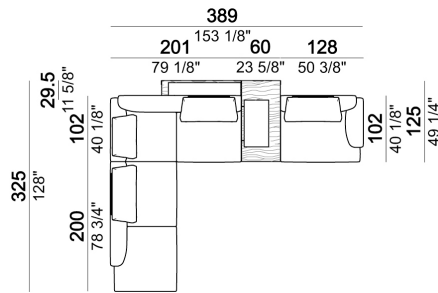

### Pouf

1) Type "Modern" with trapezoidal shape. 2) Type "Classic" with rectangular shape.

Composition "D" (left unit 208 cm + chaise-longue 128x174 cm with right short arm + 2 back cushions "Modern" 80 cm + 1 back cushion "Modern" 90 cm + 2 backrest rolls + 1 side table seat 571060208 eucalyptus or Zebrano + 1 back table 571060310 eucalyptus or Zebrano)

Composition "L" (left unit 228 cm + chaise-longue 95x174 cm + right unit 208 cm + 3 back cushions "Modern" 80 cm + 2 back cushions "Modern" 90 cm + 3 backrest rolls).

Coffee table

Right or left unit

Composition "F" (right unit 128 cm + left corner unit 201 cm + central unit 200 cm with left pouf + 1 back cushion "Modern" 70 cm + 3 back cushions "Modern" 90 cm + 3 backrest rolls + 1 side table seat 571060207 eucalyptus or Zebrano + 1 back table 571060310 eucalyptus or Zebrano).

Back table

Side table

Back cushion "Modern"

Central unit

Composition "C" (left unit 208 cm + chaise-longue 128x174 cm with right short arm + 2 back cushions "Modern" 80 cm + 1 back cushion "Modern" 90 cm + 2 backrest rolls + 1 side table seat 57106105 eucalyptus or Zebrano)

Side table

Composition "S" (Sofa 236 cm + 2 back cushions "Classic" 80 cm + 1 backrest roll + 1 small table arm 571060105)

Right or left unit

Armchair

Right or left unit

Right or left corner unit

Backrest roll