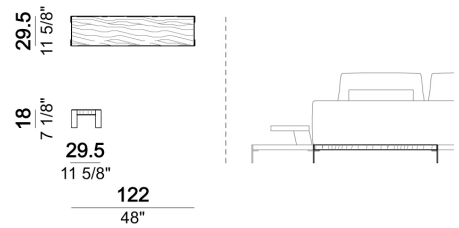

### Side table

### Pouf

1) Type "Modern" with trapezoidal shape. 2) Type "Classic" with rectangular shape.

Composition "D" (left unit 208 cm + chaise-longue 128x174 cm with right short arm + 2 back cushions "Modern" 80 cm + 1 back cushion "Modern" 90 cm + 2 backrest rolls + 1 side table seat 571060208 eucalyptus or Zebrano + 1 back table 571060310 eucalyptus or Zebrano)

Composition "L" (left unit 228 cm + chaise-longue 95x174 cm + right unit 208 cm + 3 back cushions "Modern" 80 cm + 2 back cushions "Modern" 90 cm + 3 backrest rolls).

Coffee table

Right or left unit

Composition "F" (right unit 128 cm + left corner unit 201 cm + central unit 200 cm with left pouf + 1 back cushion "Modern" 70 cm + 3 back cushions "Modern" 90 cm + 3 backrest rolls + 1 side table seat 571060207 eucalyptus or Zebrano + 1 back table 571060310 eucalyptus or Zebrano).

Back table

Side table

Back cushion "Modern"

Central unit

Composition "C" (left unit 208 cm + chaise-longue 128x174 cm with right short arm + 2 back cushions "Modern" 80 cm + 1 back cushion "Modern" 90 cm + 2 backrest rolls + 1 side table seat 57106105 eucalyptus or Zebrano)