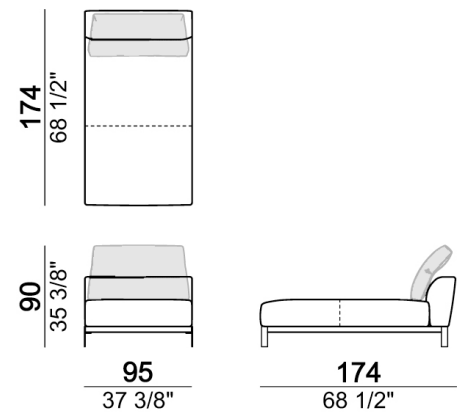

Composition "P" (left unit 228 cm + left corner sofa 231 cm + 1 back cushion "Modern" 70 cm + 3 back cushions "Modern" 90 cm + 2 backrest rolls + 1 side table arm 571060413 eucalyptus or Zebrano + 1 small table arm 571060207 eucalyptus or Zebrano + 1 back table 571060309 eucalyptus or Zebrano)

Composition "E" (right unit 128 cm + left corner unit 201 cm + central unit 200 cm with left pouf + 1 back cushion "Modern" 70 cm + 3 back cushions "Modern" 90 cm + 3 backrest rolls)

Composition "Q" (left unit 228 cm + left corner sofa 231 cm + 1 back cushion "Modern" 70 cm + 3 back cushions "Modern" 90 cm + 2 backrest rolls + 1 small table arm 571060208 eucalyptus or Zebrano + 1 back table 571060310 eucalyptus or Zebrano + 1 side table arm 571060412 eucalyptus or Zebrano)

Central unit

Side table

Dormeuse

Side table

Pouf

1) Type "Modern" with trapezoidal shape. 2) Type "Classic" with rectangular shape.