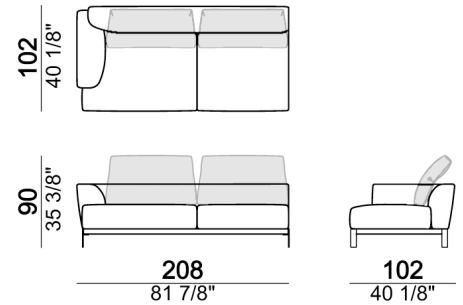

Composition "L" (left unit 228 cm + chaise-longue 95x174 cm + right unit 208 cm + 3 back cushions "Modern" 80 cm + 2 back cushions "Modern" 90 cm + 3 backrest rolls).

Coffee table

Right or left unit

Composition "F" (right unit 128 cm + left corner unit 201 cm + central unit 200 cm with left pouf + 1 back cushion "Modern" 70 cm + 3 back cushions "Modern" 90 cm + 3 backrest rolls + 1 side table seat 571060207 eucalyptus or Zebrano + 1 back table 571060310 eucalyptus or Zebrano).

Back table

Side table

Back cushion "Modern"

Central unit

Composition "C" (left unit 208 cm + chaise-longue 128x174 cm with right short arm + 2 back cushions "Modern" 80 cm + 1 back cushion "Modern" 90 cm + 2 backrest rolls + 1 side table seat 57106105 eucalyptus or Zebrano)

Side table

Composition "S" (Sofa 236 cm + 2 back cushions "Classic" 80 cm + 1 backrest roll + 1 small table arm 571060105)

Right or left unit

Armchair

Right or left unit

Right or left corner unit

Backrest roll

Composition "B" (left unit 208 cm + chaise-longue 128x174 cm with right short arm + 2 back cushions "Modern" 80 cm + 1 back cushions "Modern" 90 cm + 2 backrest rolls)

Composition "R" (left unit 228 cm + left corner sofa 231 cm + 1 back cushion "Classic" 70 cm + 3 back cushions "Classic" 90 cm + 2 backrest rolls + 1 small table arm 571060208 eucalyptus or Zebrano + 1 back table 571060310 eucalyptus or Zebrano + 1 side table arm 571060412 eucalyptus or Zebrano)