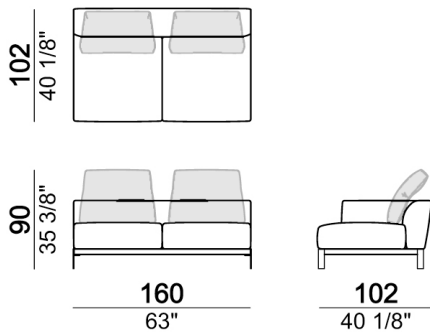

Composition "B" (left unit 208 cm + chaise-longue 128x174 cm with right short arm + 2 back cushions "Modern" 80 cm + 1 back cushions "Modern" 90 cm + 2 backrest rolls)

Composition "R" (left unit 228 cm + left corner sofa 231 cm + 1 back cushion "Classic" 70 cm + 3 back cushions "Classic" 90 cm + 2 backrest rolls + 1 small table arm 571060208 eucalyptus or Zebrano + 1 back table 571060310 eucalyptus or Zebrano + 1 side table arm 571060412 eucalyptus or Zebrano)

Right or left corner sofa

Back cushion "Modern"

Composition "O" (left unit 228 cm + left corner sofa 231 cm + 1 back cushion "Modern" 70 cm + 3 back cushions "Modern" 90 cm + 2 backrest rolls + 1 small table arm 571060208 eucalyptus or Zebrano + 1 back table 571060310 eucalyptus or Zebrano + 1 side table arm 571060105 eucalyptus or Zebrano )

Back table

Back cushion "Classic"

Composition "T" (left unit 208 cm + chaise-longue 128x174 cm with right short arm + 2 back cushions "Classic" 80 cm + 1 back cushion "Classic" 90 cm + 2 backrest rolls)

Pouf

Coffee table

Central unit

Chaise-longue with right or left short arm

Back cushion "Classic"

Back cushion "Modern"

Composition "G" (left unit 208 cm + left corner unit 201 cm + right unit 128 cm + 2 back cushions "Modern" 80 cm + 1 back cushion "Modern" 70 cm + 2 back cushions "Modern" 90 cm + 3 backrest rolls).