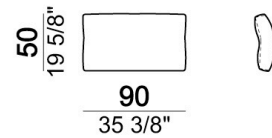

Pouf

Coffee table

Central unit

Chaise-longue with right or left short arm

Back cushion "Classic"

Back cushion "Modern"

Composition "G" (left unit 208 cm + left corner unit 201 cm + right unit 128 cm + 2 back cushions "Modern" 80 cm + 1 back cushion "Modern" 70 cm + 2 back cushions "Modern" 90 cm + 3 backrest rolls).