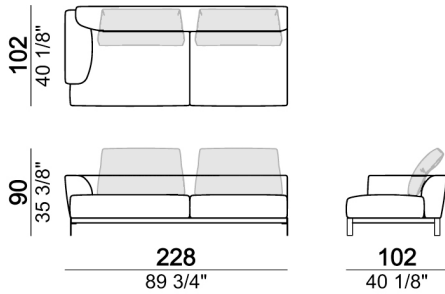

### Pouf

1) Type "Modern" with trapezoidal shape. 2) Type "Classic" with rectangular shape.

Composition "D" (left unit 208 cm + chaise-longue 128x174 cm with right short arm + 2 back cushions "Modern" 80 cm + 1 back cushion "Modern" 90 cm + 2 backrest rolls + 1 side table seat 571060208 eucalyptus or Zebrano + 1 back table 571060310 eucalyptus or Zebrano)

Composition "L" (left unit 228 cm + chaise-longue 95x174 cm + right unit 208 cm + 3 back cushions "Modern" 80 cm + 2 back cushions "Modern" 90 cm + 3 backrest rolls).

Coffee table

Right or left unit

Composition "F" (right unit 128 cm + left corner unit 201 cm + central unit 200 cm with left pouf + 1 back cushion "Modern" 70 cm + 3 back cushions "Modern" 90 cm + 3 backrest rolls + 1 side table seat 571060207 eucalyptus or Zebrano + 1 back table 571060310 eucalyptus or Zebrano).

Back table

Side table

Back cushion "Modern"

Central unit

Composition "C" (left unit 208 cm + chaise-longue 128x174 cm with right short arm + 2 back cushions "Modern" 80 cm + 1 back cushion "Modern" 90 cm + 2 backrest rolls + 1 side table seat 57106105 eucalyptus or Zebrano)

Side table

Composition "S" (Sofa 236 cm + 2 back cushions "Classic" 80 cm + 1 backrest roll + 1 small table arm 571060105)

Right or left unit

Armchair

Right or left unit

Right or left corner unit

Backrest roll