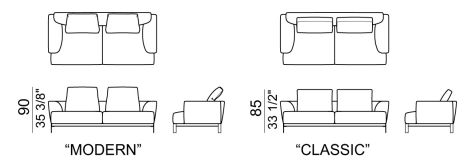

### Side table

### Pouf

1) Type "Modern" with trapezoidal shape. 2) Type "Classic" with rectangular shape.

Composition "D" (left unit 208 cm + chaise-longue 128x174 cm with right short arm + 2 back cushions "Modern" 80 cm + 1 back cushion "Modern" 90 cm + 2 backrest rolls + 1 side table seat 571060208 eucalyptus or Zebrano + 1 back table 571060310 eucalyptus or Zebrano)

Composition "L" (left unit 228 cm + chaise-longue 95x174 cm + right unit 208 cm + 3 back cushions "Modern" 80 cm + 2 back cushions "Modern" 90 cm + 3 backrest rolls).

Coffee table

Right or left unit

Composition "F" (right unit 128 cm + left corner unit 201 cm + central unit 200 cm with left pouf + 1 back cushion "Modern" 70 cm + 3 back cushions "Modern" 90 cm + 3 backrest rolls + 1 side table seat 571060207 eucalyptus or Zebrano + 1 back table 571060310 eucalyptus or Zebrano).