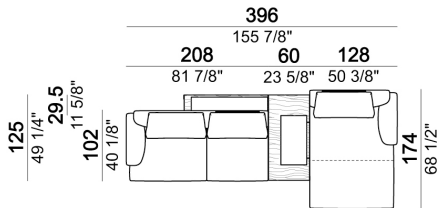

### Side table

### Pouf

1) Type "Modern" with trapezoidal shape. 2) Type "Classic" with rectangular shape.

Composition "D" (left unit 208 cm + chaise-longue 128x174 cm with right short arm + 2 back cushions "Modern" 80 cm + 1 back cushion "Modern" 90 cm + 2 backrest rolls + 1 side table seat 571060208 eucalyptus or Zebrano + 1 back table 571060310 eucalyptus or Zebrano)

Composition "L" (left unit 228 cm + chaise-longue 95x174 cm + right unit 208 cm + 3 back cushions "Modern" 80 cm + 2 back cushions "Modern" 90 cm + 3 backrest rolls).

Coffee table

Right or left unit

Composition "F" (right unit 128 cm + left corner unit 201 cm + central unit 200 cm with left pouf + 1 back cushion "Modern" 70 cm + 3 back cushions "Modern" 90 cm + 3 backrest rolls + 1 side table seat 571060207 eucalyptus or Zebrano + 1 back table 571060310 eucalyptus or Zebrano).

Side table

Composition "H" (left unit 208 cm + left corner unit 201 cm + right unit 128 cm + 2 back cushions "Modern" 80 cm + 1 back cushion "Modern" 70 cm + 2 backrest rolls + 1 side table arm 571060208 eucalyptus or Zebrano + 1 back table 571060309 eucalyptus or Zebrano + 1 back table 571060310 eucalyptus or Zebrano + 1 side table seat 571060106 eucalyptus or Zebrano).