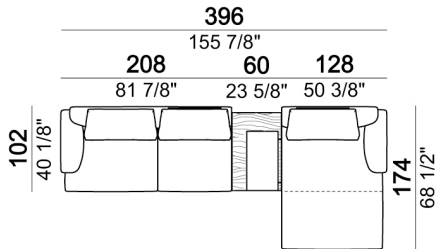

### Pouf

1) Type "Modern" with trapezoidal shape. 2) Type "Classic" with rectangular shape.

Composition "D" (left unit 208 cm + chaise-longue 128x174 cm with right short arm + 2 back cushions "Modern" 80 cm + 1 back cushion "Modern" 90 cm + 2 backrest rolls + 1 side table seat 571060208 eucalyptus or Zebrano + 1 back table 571060310 eucalyptus or Zebrano)

Composition "L" (left unit 228 cm + chaise-longue 95x174 cm + right unit 208 cm + 3 back cushions "Modern" 80 cm + 2 back cushions "Modern" 90 cm + 3 backrest rolls).

Coffee table

Right or left unit

Composition "F" (right unit 128 cm + left corner unit 201 cm + central unit 200 cm with left pouf + 1 back cushion "Modern" 70 cm + 3 back cushions "Modern" 90 cm + 3 backrest rolls + 1 side table seat 571060207 eucalyptus or Zebrano + 1 back table 571060310 eucalyptus or Zebrano).

Back table

Side table

Back cushion "Modern"

Central unit

Composition "C" (left unit 208 cm + chaise-longue 128x174 cm with right short arm + 2 back cushions "Modern" 80 cm + 1 back cushion "Modern" 90 cm + 2 backrest rolls + 1 side table seat 57106105 eucalyptus or Zebrano)

Side table

Composition "S" (Sofa 236 cm + 2 back cushions "Classic" 80 cm + 1 backrest roll + 1 small table arm 571060105)

Right or left unit

Armchair

Right or left unit

Right or left corner unit

Backrest roll