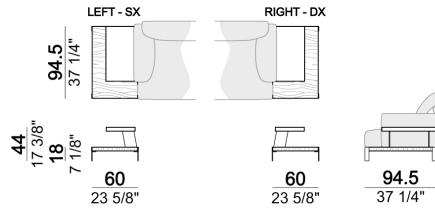

Composition "B" (left unit 208 cm + chaise-longue 128x174 cm with right short arm + 2 back cushions "Modern" 80 cm + 1 back cushions "Modern" 90 cm + 2 backrest rolls)

Composition "R" (left unit 228 cm + left corner sofa 231 cm + 1 back cushion "Classic" 70 cm + 3 back cushions "Classic" 90 cm + 2 backrest rolls + 1 small table arm 571060208 eucalyptus or Zebrano + 1 back table 571060310 eucalyptus or Zebrano + 1 side table arm 571060412 eucalyptus or Zebrano)

Pouf

Coffee table

Central unit

Chaise-longue with right or left short arm

Back cushion "Classic"

Back cushion "Modern"

Composition "G" (left unit 208 cm + left corner unit 201 cm + right unit 128 cm + 2 back cushions "Modern" 80 cm + 1 back cushion "Modern" 70 cm + 2 back cushions "Modern" 90 cm + 3 backrest rolls).

Central unit with right or left pouf

Composition "A" (sofa 256 cm + 2 back cushions "Modern" 90 cm + 1 backrest roll, 1 side table arm 571060207 eucalyptus or Zebrano + 1 back table 571060309 eucalyptus or Zebrano)

Side table

Composition "H" (left unit 208 cm + left corner unit 201 cm + right unit 128 cm + 2 back cushions "Modern" 80 cm + 1 back cushion "Modern" 70 cm + 2 backrest rolls + 1 side table arm 571060208 eucalyptus or Zebrano + 1 back table 571060309 eucalyptus or Zebrano + 1 back table 571060310 eucalyptus or Zebrano + 1 side table seat 571060106 eucalyptus or Zebrano).