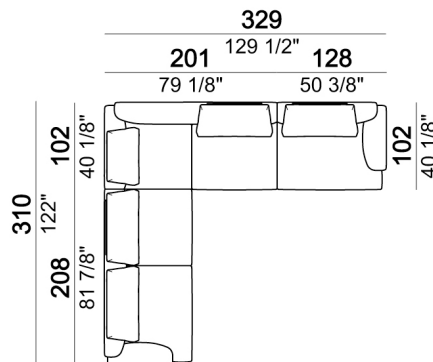

Composition "B" (left unit 208 cm + chaise-longue 128x174 cm with right short arm + 2 back cushions "Modern" 80 cm + 1 back cushions "Modern" 90 cm + 2 backrest rolls)

Composition "R" (left unit 228 cm + left corner sofa 231 cm + 1 back cushion "Classic" 70 cm + 3 back cushions "Classic" 90 cm + 2 backrest rolls + 1 small table arm 571060208 eucalyptus or Zebrano + 1 back table 571060310 eucalyptus or Zebrano + 1 side table arm 571060412 eucalyptus or Zebrano)

Pouf

Coffee table

Central unit

Chaise-longue with right or left short arm

Back cushion "Classic"

Back cushion "Modern"

Composition "G" (left unit 208 cm + left corner unit 201 cm + right unit 128 cm + 2 back cushions "Modern" 80 cm + 1 back cushion "Modern" 70 cm + 2 back cushions "Modern" 90 cm + 3 backrest rolls).

Central unit with right or left pouf

Composition "A" (sofa 256 cm + 2 back cushions "Modern" 90 cm + 1 backrest roll, 1 side table arm 571060207 eucalyptus or Zebrano + 1 back table 571060309 eucalyptus or Zebrano)

Side table

Composition "H" (left unit 208 cm + left corner unit 201 cm + right unit 128 cm + 2 back cushions "Modern" 80 cm + 1 back cushion "Modern" 70 cm + 2 backrest rolls + 1 side table arm 571060208 eucalyptus or Zebrano + 1 back table 571060309 eucalyptus or Zebrano + 1 back table 571060310 eucalyptus or Zebrano + 1 side table seat 571060106 eucalyptus or Zebrano).