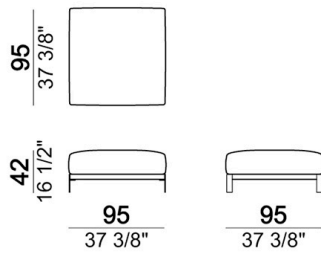

Composition "T" (left unit 208 cm + chaise-longue 128x174 cm with right short arm + 2 back cushions "Classic" 80 cm + 1 back cushion "Classic" 90 cm + 2 backrest rolls)

Pouf

Coffee table

Central unit

Chaise-longue with right or left short arm

Back cushion "Classic"

Back cushion "Modern"

Composition "G" (left unit 208 cm + left corner unit 201 cm + right unit 128 cm + 2 back cushions "Modern" 80 cm + 1 back cushion "Modern" 70 cm + 2 back cushions "Modern" 90 cm + 3 backrest rolls).

Central unit with right or left pouf