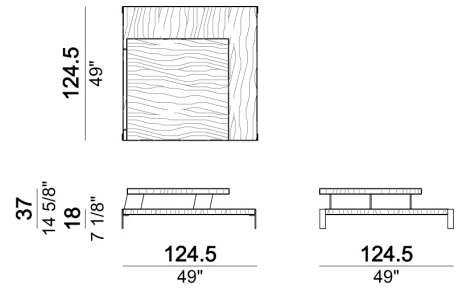

### Side table

### Pouf

1) Type "Modern" with trapezoidal shape. 2) Type "Classic" with rectangular shape.

Composition "D" (left unit 208 cm + chaise-longue 128x174 cm with right short arm + 2 back cushions "Modern" 80 cm + 1 back cushion "Modern" 90 cm + 2 backrest rolls + 1 side table seat 571060208 eucalyptus or Zebrano + 1 back table 571060310 eucalyptus or Zebrano)

Composition "L" (left unit 228 cm + chaise-longue 95x174 cm + right unit 208 cm + 3 back cushions "Modern" 80 cm + 2 back cushions "Modern" 90 cm + 3 backrest rolls).

Coffee table

Right or left unit

Composition "F" (right unit 128 cm + left corner unit 201 cm + central unit 200 cm with left pouf + 1 back cushion "Modern" 70 cm + 3 back cushions "Modern" 90 cm + 3 backrest rolls + 1 side table seat 571060207 eucalyptus or Zebrano + 1 back table 571060310 eucalyptus or Zebrano).