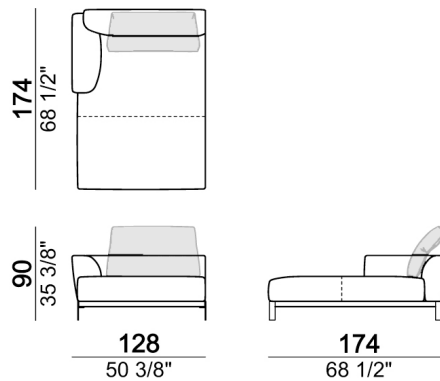

Composition "P" (left unit 228 cm + left corner sofa 231 cm + 1 back cushion "Modern" 70 cm + 3 back cushions "Modern" 90 cm + 2 backrest rolls + 1 side table arm 571060413 eucalyptus or Zebrano + 1 small table arm 571060207 eucalyptus or Zebrano + 1 back table 571060309 eucalyptus or Zebrano)

Pouf

Coffee table

Central unit

Chaise-longue with right or left short arm

Back cushion "Classic"

Back cushion "Modern"

Composition "G" (left unit 208 cm + left corner unit 201 cm + right unit 128 cm + 2 back cushions "Modern" 80 cm + 1 back cushion "Modern" 70 cm + 2 back cushions "Modern" 90 cm + 3 backrest rolls).

Central unit with right or left pouf

Composition "A" (sofa 256 cm + 2 back cushions "Modern" 90 cm + 1 backrest roll, 1 side table arm 571060207 eucalyptus or Zebrano + 1 back table 571060309 eucalyptus or Zebrano)

Side table

Composition "H" (left unit 208 cm + left corner unit 201 cm + right unit 128 cm + 2 back cushions "Modern" 80 cm + 1 back cushion "Modern" 70 cm + 2 backrest rolls + 1 side table arm 571060208 eucalyptus or Zebrano + 1 back table 571060309 eucalyptus or Zebrano + 1 back table 571060310 eucalyptus or Zebrano + 1 side table seat 571060106 eucalyptus or Zebrano).