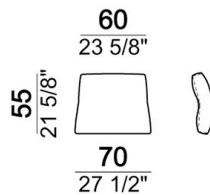

### Side table

### Pouf

1) Type "Modern" with trapezoidal shape. 2) Type "Classic" with rectangular shape.

Composition "D" (left unit 208 cm + chaise-longue 128x174 cm with right short arm + 2 back cushions "Modern" 80 cm + 1 back cushion "Modern" 90 cm + 2 backrest rolls + 1 side table seat 571060208 eucalyptus or Zebrano + 1 back table 571060310 eucalyptus or Zebrano)

Composition "L" (left unit 228 cm + chaise-longue 95x174 cm + right unit 208 cm + 3 back cushions "Modern" 80 cm + 2 back cushions "Modern" 90 cm + 3 backrest rolls).

Coffee table

Right or left unit

Composition "F" (right unit 128 cm + left corner unit 201 cm + central unit 200 cm with left pouf + 1 back cushion "Modern" 70 cm + 3 back cushions "Modern" 90 cm + 3 backrest rolls + 1 side table seat 571060207 eucalyptus or Zebrano + 1 back table 571060310 eucalyptus or Zebrano).

Back table

Side table

Back cushion "Modern"

Central unit

Composition "C" (left unit 208 cm + chaise-longue 128x174 cm with right short arm + 2 back cushions "Modern" 80 cm + 1 back cushion "Modern" 90 cm + 2 backrest rolls + 1 side table seat 57106105 eucalyptus or Zebrano)