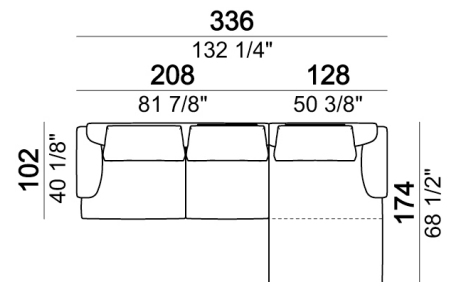

Composition "L" (left unit 228 cm + chaise-longue 95x174 cm + right unit 208 cm + 3 back cushions "Modern" 80 cm + 2 back cushions "Modern" 90 cm + 3 backrest rolls).

Coffee table

Right or left unit

Composition "F" (right unit 128 cm + left corner unit 201 cm + central unit 200 cm with left pouf + 1 back cushion "Modern" 70 cm + 3 back cushions "Modern" 90 cm + 3 backrest rolls + 1 side table seat 571060207 eucalyptus or Zebrano + 1 back table 571060310 eucalyptus or Zebrano).

Back table

Side table

Back cushion "Modern"

Central unit

Composition "C" (left unit 208 cm + chaise-longue 128x174 cm with right short arm + 2 back cushions "Modern" 80 cm + 1 back cushion "Modern" 90 cm + 2 backrest rolls + 1 side table seat 57106105 eucalyptus or Zebrano)

Side table

Composition "S" (Sofa 236 cm + 2 back cushions "Classic" 80 cm + 1 backrest roll + 1 small table arm 571060105)

Right or left unit

Armchair

Right or left unit

Right or left corner unit

Backrest roll

Composition "B" (left unit 208 cm + chaise-longue 128x174 cm with right short arm + 2 back cushions "Modern" 80 cm + 1 back cushions "Modern" 90 cm + 2 backrest rolls)

Composition "R" (left unit 228 cm + left corner sofa 231 cm + 1 back cushion "Classic" 70 cm + 3 back cushions "Classic" 90 cm + 2 backrest rolls + 1 small table arm 571060208 eucalyptus or Zebrano + 1 back table 571060310 eucalyptus or Zebrano + 1 side table arm 571060412 eucalyptus or Zebrano)