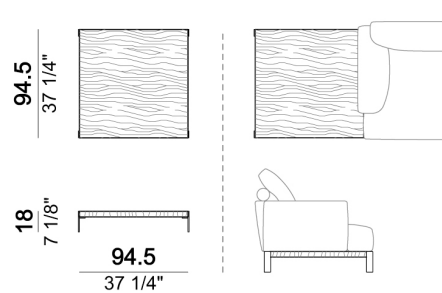

Composition "P" (left unit 228 cm + left corner sofa 231 cm + 1 back cushion "Modern" 70 cm + 3 back cushions "Modern" 90 cm + 2 backrest rolls + 1 side table arm 571060413 eucalyptus or Zebrano + 1 small table arm 571060207 eucalyptus or Zebrano + 1 back table 571060309 eucalyptus or Zebrano)

Composition "E" (right unit 128 cm + left corner unit 201 cm + central unit 200 cm with left pouf + 1 back cushion "Modern" 70 cm + 3 back cushions "Modern" 90 cm + 3 backrest rolls)

Composition "Q" (left unit 228 cm + left corner sofa 231 cm + 1 back cushion "Modern" 70 cm + 3 back cushions "Modern" 90 cm + 2 backrest rolls + 1 small table arm 571060208 eucalyptus or Zebrano + 1 back table 571060310 eucalyptus or Zebrano + 1 side table arm 571060412 eucalyptus or Zebrano)

Central unit

Side table

Dormeuse

Side table

Pouf

1) Type "Modern" with trapezoidal shape. 2) Type "Classic" with rectangular shape.