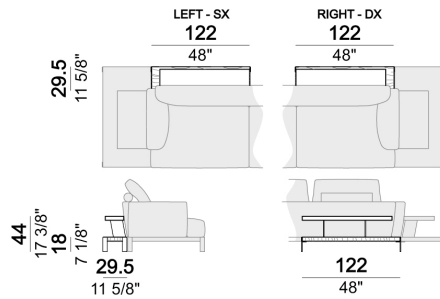

Back table

Back cushion "Classic"