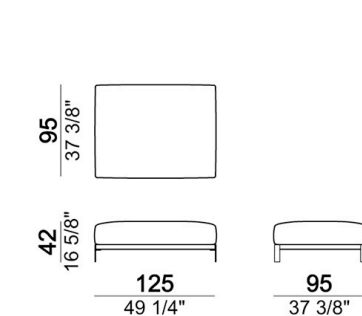

Composition "P" (left unit 228 cm + left corner sofa 231 cm + 1 back cushion "Modern" 70 cm + 3 back cushions "Modern" 90 cm + 2 backrest rolls + 1 side table arm 571060413 eucalyptus or Zebrano + 1 small table arm 571060207 eucalyptus or Zebrano + 1 back table 571060309 eucalyptus or Zebrano)

Composition "E" (right unit 128 cm + left corner unit 201 cm + central unit 200 cm with left pouf + 1 back cushion "Modern" 70 cm + 3 back cushions "Modern" 90 cm + 3 backrest rolls)

Composition "Q" (left unit 228 cm + left corner sofa 231 cm + 1 back cushion "Modern" 70 cm + 3 back cushions "Modern" 90 cm + 2 backrest rolls + 1 small table arm 571060208 eucalyptus or Zebrano + 1 back table 571060310 eucalyptus or Zebrano + 1 side table arm 571060412 eucalyptus or Zebrano)

Central unit

Side table

Dormeuse

Side table

Pouf

1) Type "Modern" with trapezoidal shape. 2) Type "Classic" with rectangular shape.