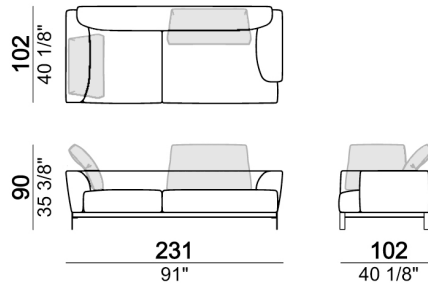

Composition "R" (left unit 228 cm + left corner sofa 231 cm + 1 back cushion "Classic" 70 cm + 3 back cushions "Classic" 90 cm + 2 backrest rolls + 1 small table arm 571060208 eucalyptus or Zebrano + 1 back table 571060310 eucalyptus or Zebrano + 1 side table arm 571060412 eucalyptus or Zebrano)

Right or left corner sofa

Back cushion "Modern"