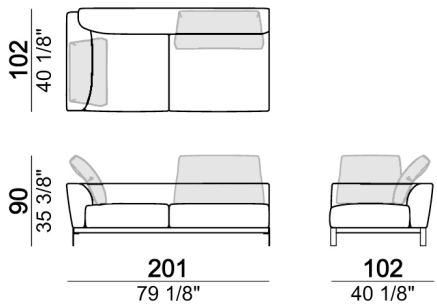

Composition "L" (left unit 228 cm + chaise-longue 95x174 cm + right unit 208 cm + 3 back cushions "Modern" 80 cm + 2 back cushions "Modern" 90 cm + 3 backrest rolls).

Coffee table

Right or left unit

Composition "F" (right unit 128 cm + left corner unit 201 cm + central unit 200 cm with left pouf + 1 back cushion "Modern" 70 cm + 3 back cushions "Modern" 90 cm + 3 backrest rolls + 1 side table seat 571060207 eucalyptus or Zebrano + 1 back table 571060310 eucalyptus or Zebrano).

Back table

Side table

Back cushion "Modern"

Central unit

Composition "C" (left unit 208 cm + chaise-longue 128x174 cm with right short arm + 2 back cushions "Modern" 80 cm + 1 back cushion "Modern" 90 cm + 2 backrest rolls + 1 side table seat 57106105 eucalyptus or Zebrano)

Side table

Composition "S" (Sofa 236 cm + 2 back cushions "Classic" 80 cm + 1 backrest roll + 1 small table arm 571060105)

Right or left unit

Armchair

Right or left unit

Right or left corner unit

Backrest roll

Composition "B" (left unit 208 cm + chaise-longue 128x174 cm with right short arm + 2 back cushions "Modern" 80 cm + 1 back cushions "Modern" 90 cm + 2 backrest rolls)

Composition "R" (left unit 228 cm + left corner sofa 231 cm + 1 back cushion "Classic" 70 cm + 3 back cushions "Classic" 90 cm + 2 backrest rolls + 1 small table arm 571060208 eucalyptus or Zebrano + 1 back table 571060310 eucalyptus or Zebrano + 1 side table arm 571060412 eucalyptus or Zebrano)