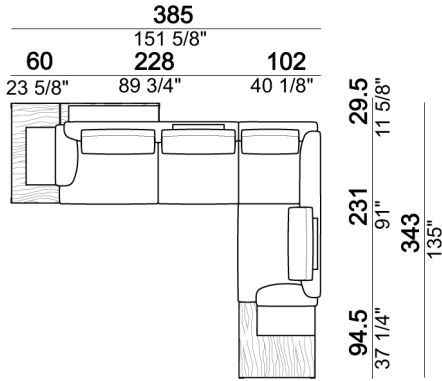

Composition "R" (left unit 228 cm + left corner sofa 231 cm + 1 back cushion "Classic" 70 cm + 3 back cushions "Classic" 90 cm + 2 backrest rolls + 1 small table arm 571060208 eucalyptus or Zebrano + 1 back table 571060310 eucalyptus or Zebrano + 1 side table arm 571060412 eucalyptus or Zebrano)

Right or left corner sofa

Back cushion "Modern"

Composition "O" (left unit 228 cm + left corner sofa 231 cm + 1 back cushion "Modern" 70 cm + 3 back cushions "Modern" 90 cm + 2 backrest rolls + 1 small table arm 571060208 eucalyptus or Zebrano + 1 back table 571060310 eucalyptus or Zebrano + 1 side table arm 571060105 eucalyptus or Zebrano)

Back table

Back cushion "Classic"