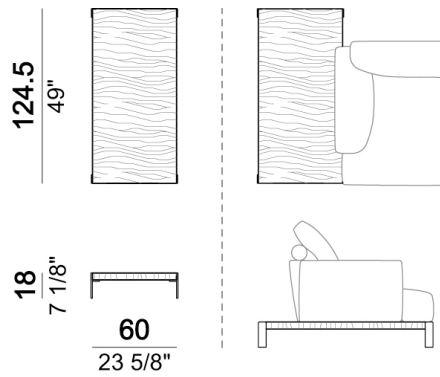

Composition "L" (left unit 228 cm + chaise-longue 95x174 cm + right unit 208 cm + 3 back cushions "Modern" 80 cm + 2 back cushions "Modern" 90 cm + 3 backrest rolls).

Coffee table

Right or left unit

Composition "F" (right unit 128 cm + left corner unit 201 cm + central unit 200 cm with left pouf + 1 back cushion "Modern" 70 cm + 3 back cushions "Modern" 90 cm + 3 backrest rolls + 1 side table seat 571060207 eucalyptus or Zebrano + 1 back table 571060310 eucalyptus or Zebrano).

Back table

Side table

Back cushion "Modern"

Central unit

Composition "C" (left unit 208 cm + chaise-longue 128x174 cm with right short arm + 2 back cushions "Modern" 80 cm + 1 back cushion "Modern" 90 cm + 2 backrest rolls + 1 side table seat 57106105 eucalyptus or Zebrano)

Side table

Composition "S" (Sofa 236 cm + 2 back cushions "Classic" 80 cm + 1 backrest roll + 1 small table arm 571060105)

Right or left unit

Armchair

Right or left unit

Right or left corner unit

Backrest roll

Composition "B" (left unit 208 cm + chaise-longue 128x174 cm with right short arm + 2 back cushions "Modern" 80 cm + 1 back cushions "Modern" 90 cm + 2 backrest rolls)

Composition "R" (left unit 228 cm + left corner sofa 231 cm + 1 back cushion "Classic" 70 cm + 3 back cushions "Classic" 90 cm + 2 backrest rolls + 1 small table arm 571060208 eucalyptus or Zebrano + 1 back table 571060310 eucalyptus or Zebrano + 1 side table arm 571060412 eucalyptus or Zebrano)