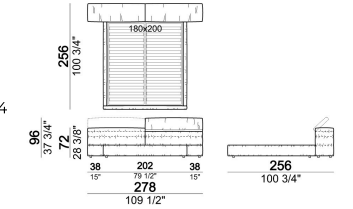

Bed with large headboard

7400414