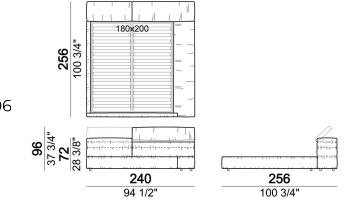

HEIGHT: 19 cm (slatted base), 30 cm (bedframe).

FEET: plastic, h. 4 cm (bedframe), 18,5 cm (slatted base).

INTEGRAL HEADBOARD STORAGE BOX: inner cover in lining.

ATTENTION: the cover is not removable. The cover is available only in velvet (our collections "Vellù" and "Vellù pl" or velvet supplied by the client) or leather. Customer own leather: maximum thickness 1,3 mm.

Bed

7400405

Bed with right and left large frame

7400404

Bed with right and left large frame

7400412

Bed with large headboard

7400413

Bed with large headboard

7400415

Bed with right or left large frame

7400406

Bed

7400409

Bed with right or left large frame

7400410