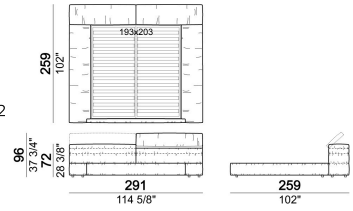

HEIGHT: 19 cm (slatted base), 30 cm (bedframe).

FEET: plastic, h. 4 cm (bedframe), 18,5 cm (slatted base).

INTEGRAL HEADBOARD STORAGE BOX: inner cover in lining.

ATTENTION: the cover is not removable. The cover is available only in velvet (our collections "Vellù" and "Vellù pl" or velvet supplied by the client) or leather. Customer own leather: maximum thickness 1,3 mm.

Bed

7400405

Bed with right and left large frame

7400404

Bed with right and left large frame

7400412

Bed with large headboard

7400413