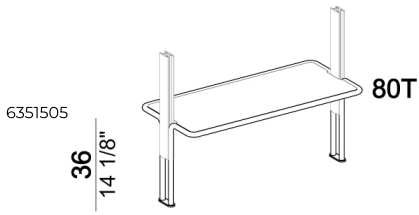

Roxanne\_1  
03C

Ceiling bookshelf "3-03C " (3 uprights C + 5 shelves 80 + 3 shelves 110 + 3 feet F).

Roxanne\_1  
03C

Roxanne\_1  
modulo  
doppia9-  
82

Ceiling bookshelf "3-04C " (3 uprights C + 1 bottom shelf 110T + 8 shelves 110 + 1 foot F).

Roxanne\_1  
04C

Wall bookshelf "4-02W " (4 uprights W + 2 bottom shelves 110T + 3 shelves 80 + 8 shelves 110).

Roxanne\_1  
02W

Shelf 110 cm

6351508  
10  
3 7/8"

Ceiling bookshelf "2-03C " (2 uprights C + 1 bottom shelf 110T + 4 shelves 110).

Roxanne\_1  
03C

Bottom shelf 80 cm

Ceiling upright C.

Ceiling bookshelf "3-05C" (3 uprights C + 1 bottom shelf 80T + 4 shelves 80 + 4 shelves 110 + 1 foot F).

Wall bookshelf "2-01W" (2 uprights W + 1 bottom shelf 80T + 4 shelves 80).

Wall bookshelf "3-05W" (3 uprights W + 1 bottom shelf 80T + 4 shelves 80 + 4 shelves 110 + 1 foot F).

Shelf 80 cm

Ceiling bookshelf "3-01C " (3 uprights C + 1 bottom shelf 80T + 8 shelves 80 + 1 foot F).