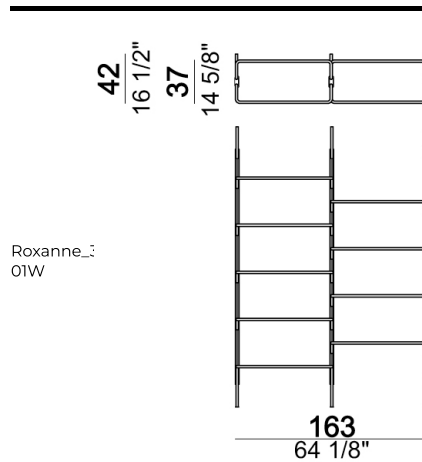

Roxanne\_1  
03C

Bottom shelf 80 cm

Ceiling upright C.

Ceiling bookshelf "3-05C" (3 uprights C + 1 bottom shelf 80T + 4 shelves 80 + 4 shelves 110 + 1 foot F).

Wall bookshelf "2-01W" (2 uprights W + 1 bottom shelf 80T + 4 shelves 80).

Wall bookshelf "3-05W" (3 uprights W + 1 bottom shelf 80T + 4 shelves 80 + 4 shelves 110 + 1 foot F).

Shelf 80 cm

Ceiling bookshelf "3-01C " (3 uprights C + 1 bottom shelf 80T + 8 shelves 80 + 1 foot F).

Roxanne\_01C

Wall bookshelf "4-03W " (4 uprights W + 2 bottom shelves 80T + 6 shelves 80 + 4 shelves 110).

Roxanne\_03W

Ceiling bookshelf "6-01C " (6uprights C + 3 bottom shelves 80T + 20 shelves 80).

Roxanne\_01C

Wall bookshelf "3-01W " (3 uprights W + 1 bottom shelf 80T + 8 shelves 80 + 1 foot F).

Roxanne\_01W

Ceiling bookshelf "4-02C " (4 uprights C + 2 bottom shelves 110T + 3 shelves 80 + 8 shelves 110).

Roxanne\_02C