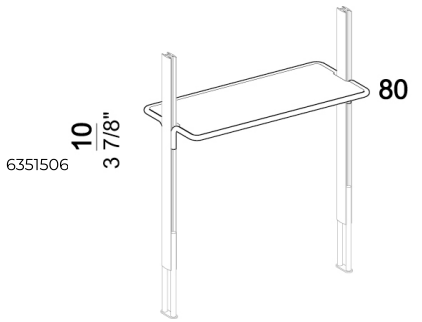

Roxanne\_1  
04C

Wall bookshelf "4-02W " (4 uprights W + 2 bottom shelves 110T + 3 shelves 80 + 8 shelves 110).

Roxanne\_1  
02W

Shelf 110 cm

6351508  
10  
3 7/8"

Ceiling bookshelf "2-03C " (2 uprights C + 1 bottom shelf 110T + 4 shelves 110).

Roxanne\_1  
03C

Bottom shelf 80 cm

Ceiling upright C.

Ceiling bookshelf "3-05C" (3 uprights C + 1 bottom shelf 80T + 4 shelves 80 + 4 shelves 110 + 1 foot F).

Wall bookshelf "2-01W" (2 uprights W + 1 bottom shelf 80T + 4 shelves 80).

Wall bookshelf "3-05W" (3 uprights W + 1 bottom shelf 80T + 4 shelves 80 + 4 shelves 110 + 1 foot F).

Shelf 80 cm

Ceiling bookshelf "3-01C " (3 uprights C + 1 bottom shelf 80T + 8 shelves 80 + 1 foot F).