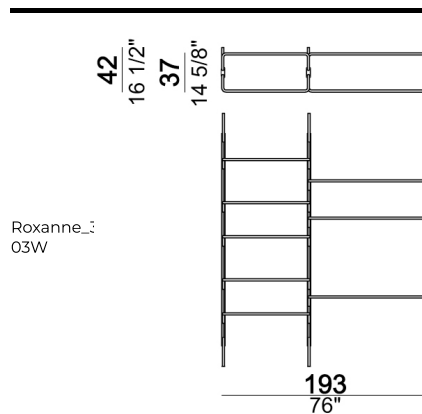

Roxanne_04W

Wall bookshelf "3-03W " (3 uprights W + 5 shelves 80 + 3 shelves 110 + 3 feet F).