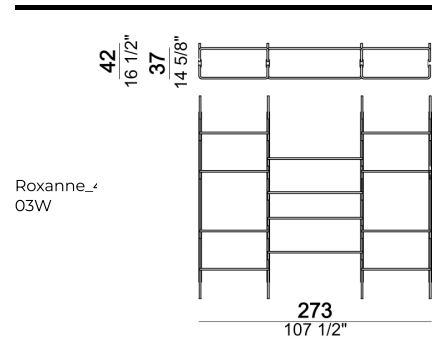

Roxanne\_1  
04C

Wall bookshelf "4-02W " (4 uprights W + 2 bottom shelves 110T + 3 shelves 80 + 8 shelves 110).

Roxanne\_1  
02W

Shelf 110 cm

6351508  
10  
3 7/8"

Ceiling bookshelf "2-03C " (2 uprights C + 1 bottom shelf 110T + 4 shelves 110).

Roxanne\_1  
03C

Bottom shelf 80 cm

Ceiling upright C.

Ceiling bookshelf "3-05C" (3 uprights C + 1 bottom shelf 80T + 4 shelves 80 + 4 shelves 110 + 1 foot F).

Wall bookshelf "2-01W" (2 uprights W + 1 bottom shelf 80T + 4 shelves 80).

Wall bookshelf "3-05W" (3 uprights W + 1 bottom shelf 80T + 4 shelves 80 + 4 shelves 110 + 1 foot F).

Shelf 80 cm

Ceiling bookshelf "3-01C " (3 uprights C + 1 bottom shelf 80T + 8 shelves 80 + 1 foot F).

Roxanne\_01C

Wall bookshelf "4-03W " (4 uprights W + 2 bottom shelves 80T + 6 shelves 80 + 4 shelves 110).

Roxanne\_03W

Ceiling bookshelf "6-01C " (6uprights C + 3 bottom shelves 80T + 20 shelves 80).

Roxanne\_01C