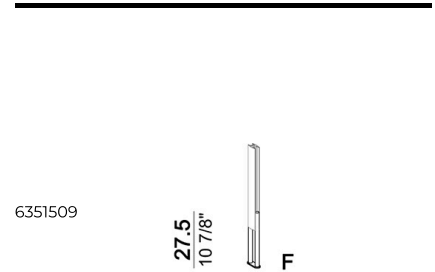

Roxanne\_1  
01W

Ceiling bookshelf "4-01C " (4 uprights C + 2 bottom shelves 80T + 12 shelves 80).

Roxanne\_1  
01C

Wall bookshelf "4-01W " (4 uprights W + 2 bottom shelves 80T + 12 shelves 80).

Roxanne\_1  
01W

Single foot, necessary when there is no bottom shelf

6351509

Bottom shelf 110 cm

6351507

Wall upright W.

63515041

Ceiling bookshelf "4-03C " (4 uprights C + 2 bottom shelves 80T + 6 shelves 80 + 4 shelves 110).