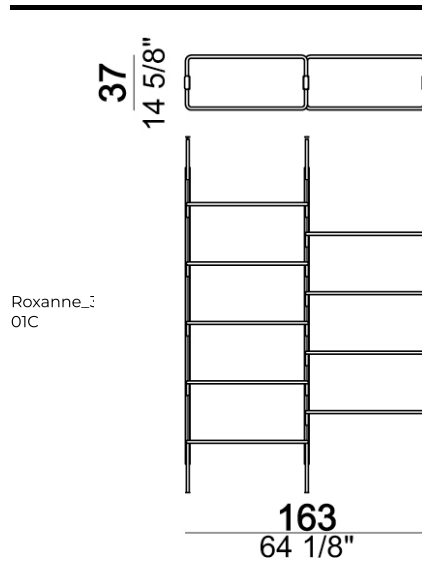

Roxanne\_1  
04C

Wall bookshelf "4-02W " (4 uprights W + 2 bottom shelves 110T + 3 shelves 80 + 8 shelves 110).

Roxanne\_1  
02W

Shelf 110 cm

6351508  
10  
3 7/8"

Ceiling bookshelf "2-03C " (2 uprights C + 1 bottom shelf 110T + 4 shelves 110).

Roxanne\_1  
03C

Bottom shelf 80 cm

Ceiling upright C.

Ceiling bookshelf "3-05C" (3 uprights C + 1 bottom shelf 80T + 4 shelves 80 + 4 shelves 110 + 1 foot F).

Wall bookshelf "2-01W" (2 uprights W + 1 bottom shelf 80T + 4 shelves 80).

Wall bookshelf "3-05W" (3 uprights W + 1 bottom shelf 80T + 4 shelves 80 + 4 shelves 110 + 1 foot F).

Shelf 80 cm

Ceiling bookshelf "3-01C " (3 uprights C + 1 bottom shelf 80T + 8 shelves 80 + 1 foot F).