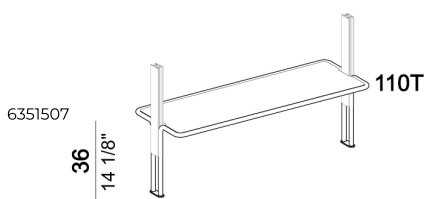

Ceiling bookshelf "3-02C " (3 uprights C + 1 bottom shelf 80T + 3 shelves 80 + 5 shelves 110 + 1 foot F).

Roxanne\_1  
02C

Roxanne\_1  
modulo  
triplo14-  
82

Wall bookshelf "6-01W " (6 uprights W + 3 bottom shelves 80T + 20 shelves 80).

Roxanne\_1  
01W

Ceiling bookshelf "4-01C " (4 uprights C + 2 bottom shelves 80T + 12 shelves 80).

Roxanne\_1  
01C

Wall bookshelf "4-01W " (4 uprights W + 2 bottom shelves 80T + 12 shelves 80).

Roxanne\_1  
01W

Single foot, necessary when there is no bottom shelf

6351509

Bottom shelf 110 cm

6351507

Wall upright W.

63515041

Ceiling bookshelf "4-03C " (4 uprights C + 2 bottom shelves 80T + 6 shelves 80 + 4 shelves 110).