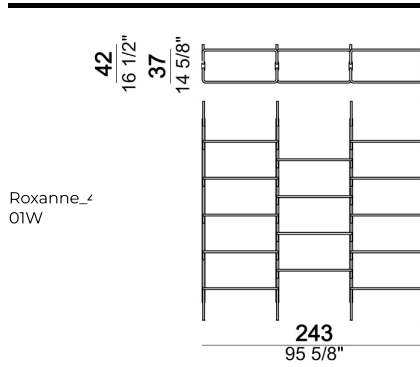

Ceiling bookshelf "3-02C " (3 uprights C + 1 bottom shelf 80T + 3 shelves 80 + 5 shelves 110 + 1 foot F).

Roxanne\_1  
02C

Roxanne\_1  
modulo  
triplo14-  
82

Wall bookshelf "6-01W " (6 uprights W + 3 bottom shelves 80T + 20 shelves 80).

Roxanne\_1  
01W

Ceiling bookshelf "4-01C " (4 uprights C + 2 bottom shelves 80T + 12 shelves 80).

Roxanne\_1  
01C

Wall bookshelf "4-01W " (4 uprights W + 2 bottom shelves 80T + 12 shelves 80).

Roxanne\_1  
01W