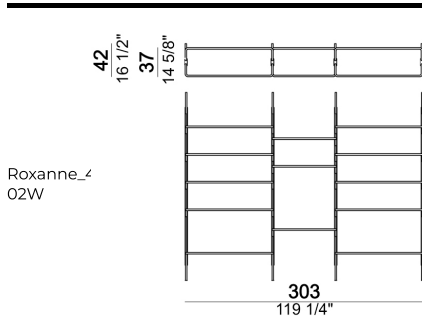

Roxanne\_1  
03C

Ceiling bookshelf "3-03C " (3 uprights C + 5 shelves 80 + 3 shelves 110 + 3 feet F).

Roxanne\_1  
03C

Roxanne\_1  
modulo  
doppia9-  
82

Ceiling bookshelf "3-04C " (3 uprights C + 1 bottom shelf 110T + 8 shelves 110 + 1 foot F).

Roxanne\_1  
04C

Wall bookshelf "4-02W " (4 uprights W + 2 bottom shelves 110T + 3 shelves 80 + 8 shelves 110).

Roxanne\_1  
02W

Shelf 110 cm

6351508  
10  
3 7/8"

Ceiling bookshelf "2-03C " (2 uprights C + 1 bottom shelf 110T + 4 shelves 110).