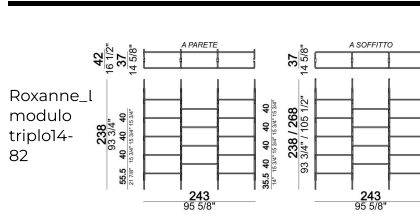

Ceiling bookshelf "3-02C " (3 uprights C + 1 bottom shelf 80T + 3 shelves 80 + 5 shelves 110 + 1 foot F).

Roxanne\_1  
02C

Roxanne\_1  
modulo  
triplo14-  
82

Wall bookshelf "6-01W " (6 uprights W + 3 bottom shelves 80T + 20 shelves 80).