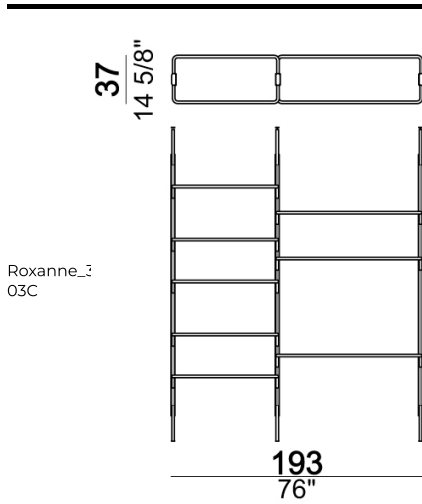

Ceiling bookshelf "3-02C " (3 uprights C + 1 bottom shelf 80T + 3 shelves 80 + 5 shelves 110 + 1 foot F).

Roxanne\_1  
02C

Roxanne\_1  
modulo  
triplo14-  
82

Wall bookshelf "6-01W " (6 uprights W + 3 bottom shelves 80T + 20 shelves 80).

Roxanne\_1  
01W

Ceiling bookshelf "4-01C " (4 uprights C + 2 bottom shelves 80T + 12 shelves 80).

Roxanne\_1  
01C

Wall bookshelf "4-01W " (4 uprights W + 2 bottom shelves 80T + 12 shelves 80).

Roxanne\_1  
01W

Single foot, necessary when there is no bottom shelf

6351509

Bottom shelf 110 cm

6351507

Wall upright W.

63515041

Ceiling bookshelf "4-03C " (4 uprights C + 2 bottom shelves 80T + 6 shelves 80 + 4 shelves 110).

Roxanne\_1  
03C

Ceiling bookshelf "3-03C " (3 uprights C + 5 shelves 80 + 3 shelves 110 + 3 feet F).

Roxanne\_1  
03C

Roxanne\_1  
modulo  
doppia9-  
82

Ceiling bookshelf "3-04C " (3 uprights C + 1 bottom shelf 110T + 8 shelves 110 + 1 foot F).