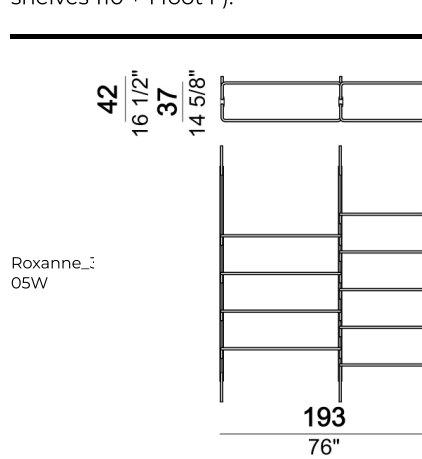

Roxanne\_1  
04C

Wall bookshelf "4-02W " (4 uprights W + 2 bottom shelves 110T + 3 shelves 80 + 8 shelves 110).

Roxanne\_1  
02W

Shelf 110 cm

6351508  
10  
3 7/8"

Ceiling bookshelf "2-03C " (2 uprights C + 1 bottom shelf 110T + 4 shelves 110).

Roxanne\_1  
03C

Bottom shelf 80 cm

Ceiling upright C.

Ceiling bookshelf "3-05C" (3 uprights C + 1 bottom shelf 80T + 4 shelves 80 + 4 shelves 110 + 1 foot F).

Wall bookshelf "2-01W" (2 uprights W + 1 bottom shelf 80T + 4 shelves 80).

Wall bookshelf "3-05W" (3 uprights W + 1 bottom shelf 80T + 4 shelves 80 + 4 shelves 110 + 1 foot F).

Shelf 80 cm

Ceiling bookshelf "3-01C " (3 uprights C + 1 bottom shelf 80T + 8 shelves 80 + 1 foot F).