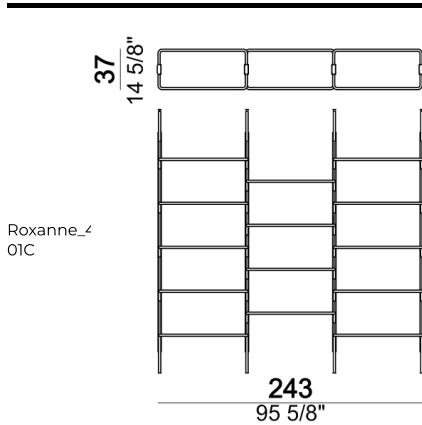

Ceiling bookshelf "3-02C " (3 uprights C + 1 bottom shelf 80T + 3 shelves 80 + 5 shelves 110 + 1 foot F).

Roxanne\_1  
02C

Roxanne\_1  
modulo  
triplo14-  
82

Wall bookshelf "6-01W " (6 uprights W + 3 bottom shelves 80T + 20 shelves 80).

Roxanne\_1  
01W

Ceiling bookshelf "4-01C " (4 uprights C + 2 bottom shelves 80T + 12 shelves 80).

Roxanne\_1  
01C

Wall bookshelf "4-01W " (4 uprights W + 2 bottom shelves 80T + 12 shelves 80).

Roxanne\_1  
01W