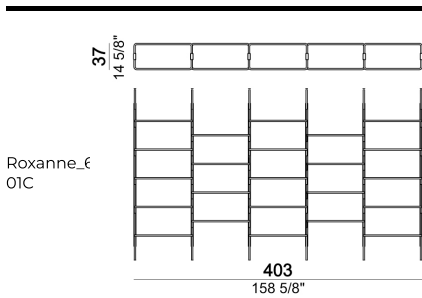

Roxanne_03W

Ceiling bookshelf "6-01C " (6uprights C + 3 bottom shelves 80T + 20 shelves 80).