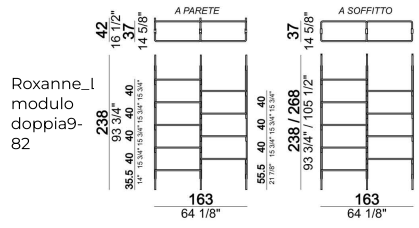

Ceiling bookshelf "3-02C " (3 uprights C + 1 bottom shelf 80T + 3 shelves 80 + 5 shelves 110 + 1 foot F).

Roxanne\_1  
02C

Roxanne\_1  
modulo  
triplo14-  
82

Wall bookshelf "6-01W " (6 uprights W + 3 bottom shelves 80T + 20 shelves 80).

Roxanne\_1  
01W

Ceiling bookshelf "4-01C " (4 uprights C + 2 bottom shelves 80T + 12 shelves 80).

Roxanne\_1  
01C

Wall bookshelf "4-01W " (4 uprights W + 2 bottom shelves 80T + 12 shelves 80).

Roxanne\_1  
01W

Single foot, necessary when there is no bottom shelf

6351509

Bottom shelf 110 cm

6351507

Wall upright W.

63515041

Ceiling bookshelf "4-03C " (4 uprights C + 2 bottom shelves 80T + 6 shelves 80 + 4 shelves 110).

Roxanne\_1  
03C

Ceiling bookshelf "3-03C " (3 uprights C + 5 shelves 80 + 3 shelves 110 + 3 feet F).

Roxanne\_1  
03C

Roxanne\_1  
modulo  
doppia9-  
82

Ceiling bookshelf "3-04C " (3 uprights C + 1 bottom shelf 110T + 8 shelves 110 + 1 foot F).