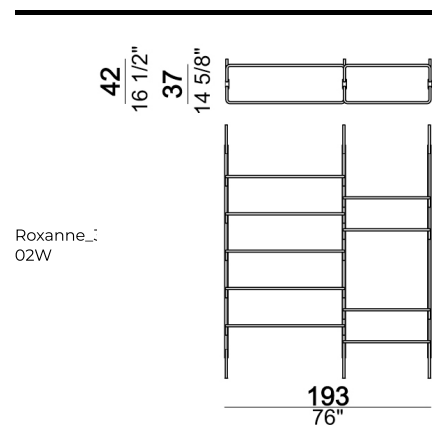

Roxanne\_01C

Wall bookshelf "4-03W " (4 uprights W + 2 bottom shelves 80T + 6 shelves 80 + 4 shelves 110).

Roxanne\_03W

Ceiling bookshelf "6-01C " (6uprights C + 3 bottom shelves 80T + 20 shelves 80).

Roxanne\_01C

Wall bookshelf "3-01W " (3 uprights W + 1 bottom shelf 80T + 8 shelves 80 + 1 foot F).

Roxanne\_01W

Ceiling bookshelf "4-02C " (4 uprights C + 2 bottom shelves 110T + 3 shelves 80 + 8 shelves 110).

Roxanne\_02C

Wall bookshelf "3-04W " (3 uprights W + 1 bottom shelf 110T + 8 shelves 110 + 1 foot F).

Roxanne\_04W

Wall bookshelf "3-03W " (3 uprights W + 5 shelves 80 + 3 shelves 110 + 3 feet F).

Roxanne\_03W

Wall bookshelf "3-02W " (3 uprights W + 1 bottom shelf 80T + 3 shelves 80 + 5 shelves 110 + 1 foot F).