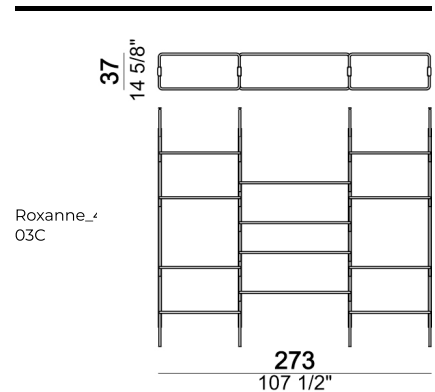

Roxanne\_1  
01W

Ceiling bookshelf "4-01C " (4 uprights C + 2 bottom shelves 80T + 12 shelves 80).

Roxanne\_1  
01C

Wall bookshelf "4-01W " (4 uprights W + 2 bottom shelves 80T + 12 shelves 80).

Roxanne\_1  
01W

Single foot, necessary when there is no bottom shelf

6351509

Bottom shelf 110 cm

6351507

Wall upright W.

63515041

Ceiling bookshelf "4-03C " (4 uprights C + 2 bottom shelves 80T + 6 shelves 80 + 4 shelves 110).

Roxanne\_1  
03C

Ceiling bookshelf "3-03C " (3 uprights C + 5 shelves 80 + 3 shelves 110 + 3 feet F).

Roxanne\_1  
03C

Roxanne\_1  
modulo  
doppia9-  
82

Ceiling bookshelf "3-04C " (3 uprights C + 1 bottom shelf 110T + 8 shelves 110 + 1 foot F).

Roxanne\_1  
04C

Wall bookshelf "4-02W " (4 uprights W + 2 bottom shelves 110T + 3 shelves 80 + 8 shelves 110).

Roxanne\_1  
02W

Shelf 110 cm

6351508  
10  
3 7/8"

Ceiling bookshelf "2-03C " (2 uprights C + 1 bottom shelf 110T + 4 shelves 110).