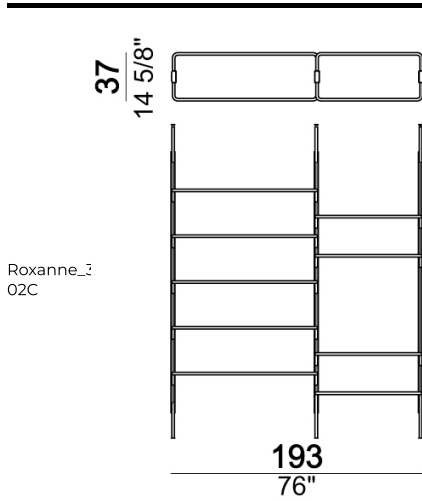

Ceiling bookshelf "3-02C " (3 uprights C + 1 bottom shelf 80T + 3 shelves 80 + 5 shelves 110 + 1 foot F).

Roxanne\_1  
02C

Roxanne\_1  
modulo  
triplo14-  
82

Wall bookshelf "6-01W " (6 uprights W + 3 bottom shelves 80T + 20 shelves 80).

Roxanne\_1  
01W

Ceiling bookshelf "4-01C " (4 uprights C + 2 bottom shelves 80T + 12 shelves 80).

Roxanne\_1  
01C

Wall bookshelf "4-01W " (4 uprights W + 2 bottom shelves 80T + 12 shelves 80).

Roxanne\_1  
01W

Roxanne\_1  
04C

Wall bookshelf "4-02W " (4 uprights W + 2 bottom shelves 110T + 3 shelves 80 + 8 shelves 110).

Roxanne\_1  
02W

Shelf 110 cm

6351508  
10  
3 7/8"

Ceiling bookshelf "2-03C " (2 uprights C + 1 bottom shelf 110T + 4 shelves 110).