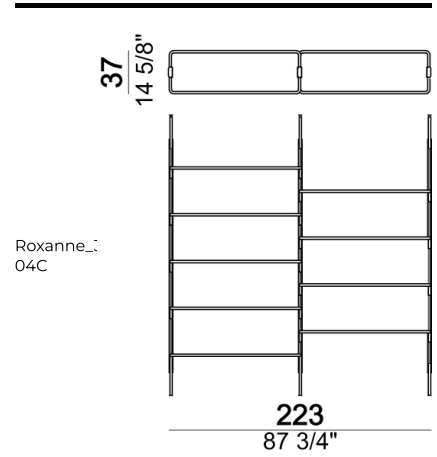

Roxanne\_1  
01W

Ceiling bookshelf "4-01C " (4 uprights C + 2 bottom shelves 80T + 12 shelves 80).

Roxanne\_1  
01C

Wall bookshelf "4-01W " (4 uprights W + 2 bottom shelves 80T + 12 shelves 80).

Roxanne\_1  
01W

Roxanne\_1  
03C

Ceiling bookshelf "3-03C " (3 uprights C + 5 shelves 80 + 3 shelves 110 + 3 feet F).

Roxanne\_1  
03C

Roxanne\_1  
modulo  
doppia9-  
82

Ceiling bookshelf "3-04C " (3 uprights C + 1 bottom shelf 110T + 8 shelves 110 + 1 foot F).

Roxanne\_1  
04C

Wall bookshelf "4-02W " (4 uprights W + 2 bottom shelves 110T + 3 shelves 80 + 8 shelves 110).

Roxanne\_1  
02W

Shelf 110 cm

6351508  
10  
3 7/8"

Ceiling bookshelf "2-03C " (2 uprights C + 1 bottom shelf 110T + 4 shelves 110).