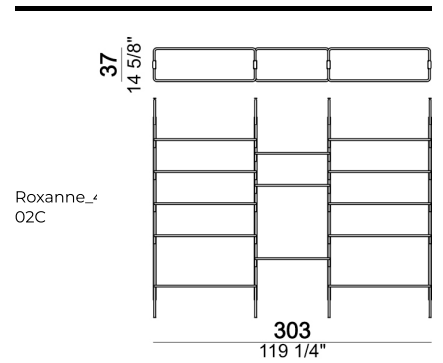

Roxanne_01W

Ceiling bookshelf "4-02C " (4 uprights C + 2 bottom shelves 110T + 3 shelves 80 + 8 shelves 110).