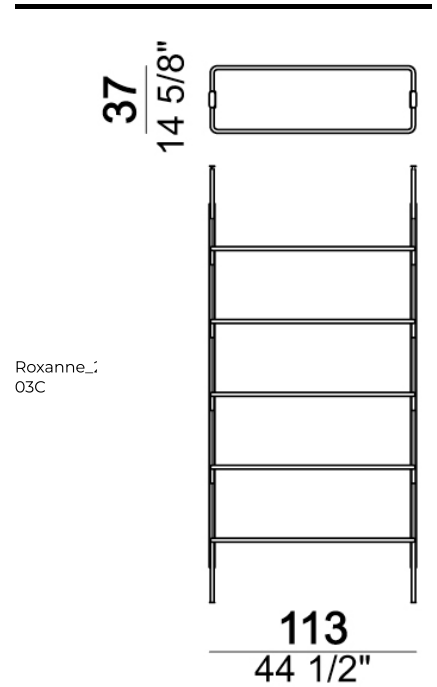

Roxanne\_1  
01W

Ceiling bookshelf "4-01C " (4 uprights C + 2 bottom shelves 80T + 12 shelves 80).

Roxanne\_1  
01C

Wall bookshelf "4-01W " (4 uprights W + 2 bottom shelves 80T + 12 shelves 80).

Roxanne\_1  
01W

Roxanne\_1  
03C

Ceiling bookshelf "3-03C " (3 uprights C + 5 shelves 80 + 3 shelves 110 + 3 feet F).

Roxanne\_1  
03C

Roxanne\_1  
modulo  
doppia9-  
82

Ceiling bookshelf "3-04C " (3 uprights C + 1 bottom shelf 110T + 8 shelves 110 + 1 foot F).

Roxanne\_1  
04C

Wall bookshelf "4-02W " (4 uprights W + 2 bottom shelves 110T + 3 shelves 80 + 8 shelves 110).

Roxanne\_1  
02W

Shelf 110 cm

6351508  
10  
3 7/8"

Ceiling bookshelf "2-03C " (2 uprights C + 1 bottom shelf 110T + 4 shelves 110).

Roxanne\_1  
03C

Bottom shelf 80 cm

Ceiling upright C.

Ceiling bookshelf "3-05C" (3 uprights C + 1 bottom shelf 80T + 4 shelves 80 + 4 shelves 110 + 1 foot F).

Wall bookshelf "2-01W" (2 uprights W + 1 bottom shelf 80T + 4 shelves 80).