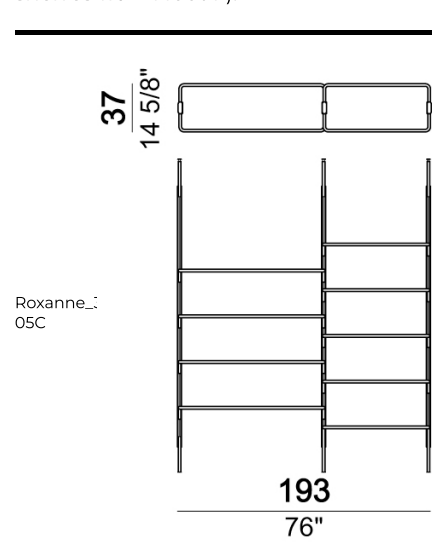

Roxanne\_1  
01W

Ceiling bookshelf "4-01C " (4 uprights C + 2 bottom shelves 80T + 12 shelves 80).

Roxanne\_1  
01C

Wall bookshelf "4-01W " (4 uprights W + 2 bottom shelves 80T + 12 shelves 80).

Roxanne\_1  
01W

Roxanne\_1  
04C

Wall bookshelf "4-02W " (4 uprights W + 2 bottom shelves 110T + 3 shelves 80 + 8 shelves 110).

Roxanne\_1  
02W

Shelf 110 cm

6351508  
10  
3 7/8"

Ceiling bookshelf "2-03C " (2 uprights C + 1 bottom shelf 110T + 4 shelves 110).

Roxanne\_1  
03C

Bottom shelf 80 cm

Ceiling upright C.

Ceiling bookshelf "3-05C" (3 uprights C + 1 bottom shelf 80T + 4 shelves 80 + 4 shelves 110 + 1 foot F).

Wall bookshelf "2-01W" (2 uprights W + 1 bottom shelf 80T + 4 shelves 80).

Wall bookshelf "3-05W" (3 uprights W + 1 bottom shelf 80T + 4 shelves 80 + 4 shelves 110 + 1 foot F).

Shelf 80 cm

Ceiling bookshelf "3-01C " (3 uprights C + 1 bottom shelf 80T + 8 shelves 80 + 1 foot F).