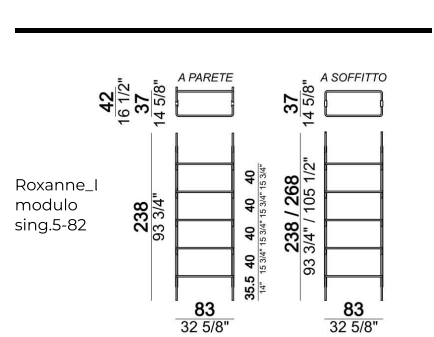

Roxanne\_1  
04C

Wall bookshelf "4-02W " (4 uprights W + 2 bottom shelves 110T + 3 shelves 80 + 8 shelves 110).

Roxanne\_1  
02W

Shelf 110 cm

6351508  
10  
3 7/8"

Ceiling bookshelf "2-03C " (2 uprights C + 1 bottom shelf 110T + 4 shelves 110).

Roxanne\_1  
03C

Bottom shelf 80 cm

Ceiling upright C.

Ceiling bookshelf "3-05C" (3 uprights C + 1 bottom shelf 80T + 4 shelves 80 + 4 shelves 110 + 1 foot F).

Wall bookshelf "2-01W" (2 uprights W + 1 bottom shelf 80T + 4 shelves 80).

Wall bookshelf "3-05W" (3 uprights W + 1 bottom shelf 80T + 4 shelves 80 + 4 shelves 110 + 1 foot F).

Shelf 80 cm

Ceiling bookshelf "3-01C " (3 uprights C + 1 bottom shelf 80T + 8 shelves 80 + 1 foot F).