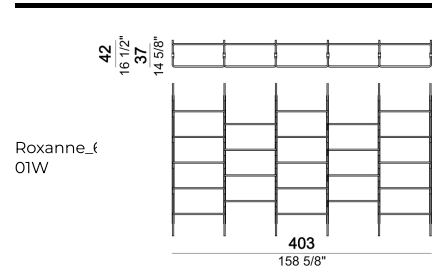

Ceiling bookshelf "3-02C " (3 uprights C + 1 bottom shelf 80T + 3 shelves 80 + 5 shelves 110 + 1 foot F).

Roxanne\_1  
02C

Roxanne\_1  
modulo  
triplo14-  
82

Wall bookshelf "6-01W " (6 uprights W + 3 bottom shelves 80T + 20 shelves 80).

Roxanne\_1  
01W

Ceiling bookshelf "4-01C " (4 uprights C + 2 bottom shelves 80T + 12 shelves 80).

Roxanne\_1  
01C

Wall bookshelf "4-01W " (4 uprights W + 2 bottom shelves 80T + 12 shelves 80).

Roxanne\_1  
01W