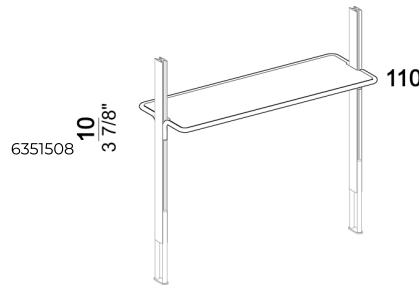

Roxanne\_1  
01W

Ceiling bookshelf "4-01C " (4 uprights C + 2 bottom shelves 80T + 12 shelves 80).

Roxanne\_1  
01C

Wall bookshelf "4-01W " (4 uprights W + 2 bottom shelves 80T + 12 shelves 80).

Roxanne\_1  
01W

Single foot, necessary when there is no bottom shelf

6351509

Bottom shelf 110 cm

6351507

Wall upright W.

63515041

Ceiling bookshelf "4-03C " (4 uprights C + 2 bottom shelves 80T + 6 shelves 80 + 4 shelves 110).

Roxanne\_1  
03C

Ceiling bookshelf "3-03C " (3 uprights C + 5 shelves 80 + 3 shelves 110 + 3 feet F).

Roxanne\_1  
03C

Roxanne\_1  
modulo  
doppia9-  
82

Ceiling bookshelf "3-04C " (3 uprights C + 1 bottom shelf 110T + 8 shelves 110 + 1 foot F).

Roxanne\_1  
04C

Wall bookshelf "4-02W " (4 uprights W + 2 bottom shelves 110T + 3 shelves 80 + 8 shelves 110).

Roxanne\_1  
02W

Shelf 110 cm

6351508  
10  
3 7/8"

Ceiling bookshelf "2-03C " (2 uprights C + 1 bottom shelf 110T + 4 shelves 110).