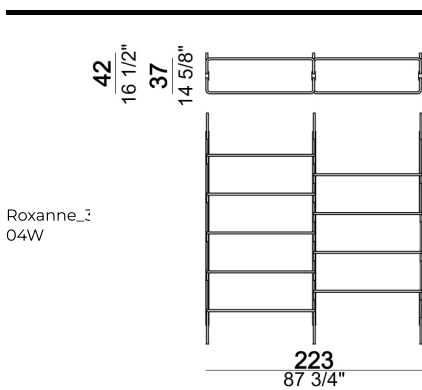

Roxanne\_01C

Wall bookshelf "4-03W " (4 uprights W + 2 bottom shelves 80T + 6 shelves 80 + 4 shelves 110).

Roxanne\_03W

Ceiling bookshelf "6-01C " (6uprights C + 3 bottom shelves 80T + 20 shelves 80).

Roxanne\_01C

Wall bookshelf "3-01W " (3 uprights W + 1 bottom shelf 80T + 8 shelves 80 + 1 foot F).

Roxanne\_01W

Ceiling bookshelf "4-02C " (4 uprights C + 2 bottom shelves 110T + 3 shelves 80 + 8 shelves 110).

Roxanne\_02C

Wall bookshelf "3-04W " (3 uprights W + 1 bottom shelf 110T + 8 shelves 110 + 1 foot F).

Roxanne\_04W

Wall bookshelf "3-03W " (3 uprights W + 5 shelves 80 + 3 shelves 110 + 3 feet F).

Roxanne\_03W

Wall bookshelf "3-02W " (3 uprights W + 1 bottom shelf 80T + 3 shelves 80 + 5 shelves 110 + 1 foot F).