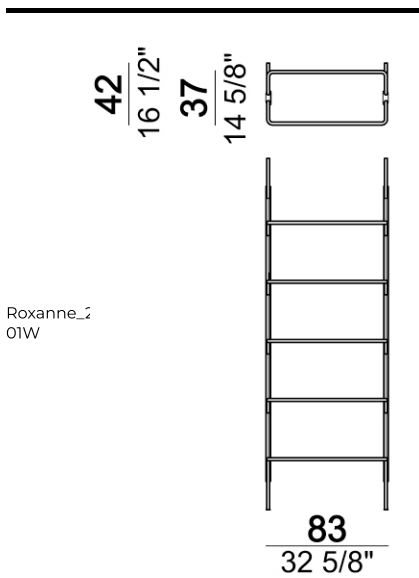

Roxanne\_1  
01W

Ceiling bookshelf "4-01C " (4 uprights C + 2 bottom shelves 80T + 12 shelves 80).

Roxanne\_1  
01C

Wall bookshelf "4-01W " (4 uprights W + 2 bottom shelves 80T + 12 shelves 80).

Roxanne\_1  
01W

Roxanne\_1  
04C

Wall bookshelf "4-02W " (4 uprights W + 2 bottom shelves 110T + 3 shelves 80 + 8 shelves 110).

Roxanne\_1  
02W

Shelf 110 cm

6351508  
10  
3 7/8"

Ceiling bookshelf "2-03C " (2 uprights C + 1 bottom shelf 110T + 4 shelves 110).

Roxanne\_1  
03C

Bottom shelf 80 cm

Ceiling upright C.

Ceiling bookshelf "3-05C" (3 uprights C + 1 bottom shelf 80T + 4 shelves 80 + 4 shelves 110 + 1 foot F).

Wall bookshelf "2-01W" (2 uprights W + 1 bottom shelf 80T + 4 shelves 80).

Wall bookshelf "3-05W" (3 uprights W + 1 bottom shelf 80T + 4 shelves 80 + 4 shelves 110 + 1 foot F).

Shelf 80 cm

Ceiling bookshelf "3-01C " (3 uprights C + 1 bottom shelf 80T + 8 shelves 80 + 1 foot F).