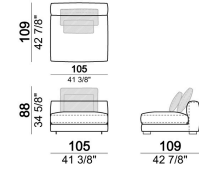

Central unit

6109622