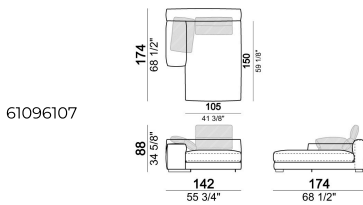

atlasQ

Dormeuse

6109612

Composition "P" (unit LARGE 283 cm with right back + central unit 142 cm with right back + unit SLIM 163 cm with left back, 4 back cushions Atlas, 1 back cushion 70x50 cm, 1 back cushion 55x40 cm + small table Aka 103,5x84 h.18 cm moka oak/sucupira, varnished metal structure).

atlasM

Composition "B" (central unit 187 cm with left back + chaise longue LARGE 167x194 cm with right short arm, 2 back cushions Atlas, 1 back cushion 70x50 cm, 1 back cushion 55x40 cm + small table Noth 83x41 h. 35 cm moka oak/sucupira, varnished metal structure).

6109645

Central unit with right or left pouf

6109627

Pouf

61096116

Central unit

6109624

Chaise-longue LARGE with right or left short arm.

6109616

Right or left corner unit

6109655

Composition "N" (unit LARGE 193 cm with right back + central unit 157 cm with left back, 3 back cushions Atlas)

atlasN

Unit SLIM with right or left back.

6109677

Composition "O" (unit LARGE 223 cm with right back + central unit 210 cm with right pouf, 2 back cushions Atlas, 1 back cushion 70x50 cm, 1 back cushion 55x40 cm, small table Aka 103,5x84 h. 18 cm moka oak/sucupira, varnished metal structure).