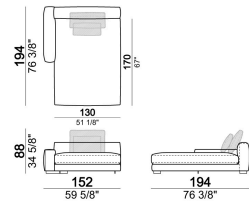

Right or left unit LARGE

Unit LARGE with right or left back.

6109683

Unit LARGE with right or left pouf

6109667

Composition "Q" (central unit 277 cm with left back + central unit 157 cm with left back + right unit LARGE 157 cm, 3 back cushions Atlas, 2 back cushions 70x50 cm, 2 back cushions 55x40 cm + small table Aka 103,5x84 h.18 cm moka oak/sucupira, varnished metal structure).

atlasQ

Dormeuse

6109612

Composition "P" (unit LARGE 283 cm with right back + central unit 142 cm with right back + unit SLIM 163 cm with left back, 4 back cushions Atlas, 1 back cushion 70x50 cm, 1 back cushion 55x40 cm + small table Aka 103,5x84 h.18 cm moka oak/sucupira, varnished metal structure).

atlasP

Chaise-longue SLIM with right or left short arm.

61096105

Sofa SLIM

6109602

Central unit with right or left pouf

6109629

Composition "M" (unit SLIM 268 cm with right back + central unit 210 cm with right pouf, 3 back cushions 70x50 cm, 3 back cushions 55x40 cm, small table Aka 103,5x84 h. 18 cm moka oak/sucupira, varnished metal structure).

atlasM

Composition "B" (central unit 187 cm with left back + chaise longue LARGE 167x194 cm with right short arm, 2 back cushions Atlas, 1 back cushion 70x50 cm, 1 back cushion 55x40 cm + small table Noth 83x41 h. 35 cm moka oak/sucupira, varnished metal structure).