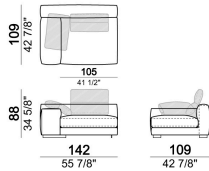

SPRINGING: elastic belts.

BACK SUPPORT: metal structure with elastic belts, covered with coupled synthetic lining 6mm.

SEAT HEIGHT: 41 cm

ARM HEIGHT: 53 cm (LARGE) 47 cm (SLIM).

FEET: metal, finishes black nickel or varnished micaceous brown or oxy grey, h.5 cm.

PIPING: available in the colours of the zip samples.

Right or left unit LARGE

6109641

Corner sofa LARGE

6109620

Pouf

61096117

Unit SLIM with right or left back.

Unit LARGE with right or left back.

Central unit

Right or left unit LARGE

Composition "F" (right corner sofa LARGE 300 cm + central unit 240 cm with right pouf, 2 back cushions Atlas, 2 back cushions 70x50 cm, 2 back cushions 55x40 cm + small table Noth 83x41 h. 35 cm moka oak/sucupira, varnished metal structure).

Composition "D" (left unit LARGE 187 cm + chaise longue SLIM 152x194 cm with right short arm, 2 back cushions Atlas, 1 back cushion 70x50 cm, 1 back cushion 55x40 cm + small table Noth 103x66 h. 35 cm moka oak/sucupira, varnished metal structure).