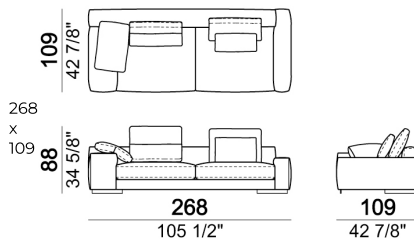

Sofa COMBO including back cushions: 2 back cushions Atlas, 1 back cushion 70x50 cm, 1 back cushion 55x40 cm.

268

x

109

88

34 5/8"

109

105 1/2"

109

42 7/8"