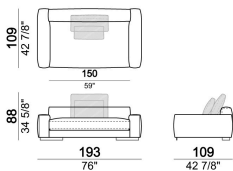

Right or left unit LARGE

Unit LARGE with right or left back.

6109683

Unit LARGE with right or left pouf

6109667

Composition "Q" (central unit 277 cm with left back + central unit 157 cm with left back + right unit LARGE 157 cm, 3 back cushions Atlas, 2 back cushions 70x50 cm, 2 back cushions 55x40 cm + small table Aka 103,5x84 h.18 cm moka oak/sucupira, varnished metal structure).

atlasQ

Dormeuse

6109612

Composition "P" (unit LARGE 283 cm with right back + central unit 142 cm with right back + unit SLIM 163 cm with left back, 4 back cushions Atlas, 1 back cushion 70x50 cm, 1 back cushion 55x40 cm + small table Aka 103,5x84 h.18 cm moka oak/sucupira, varnished metal structure).

atlasP

Chaise-longue SLIM with right or left short arm.

61096105

Sofa SLIM

6109602

Central unit with right or left pouf

6109629

Composition "M" (unit SLIM 268 cm with right back + central unit 210 cm with right pouf, 3 back cushions 70x50 cm, 3 back cushions 55x40 cm, small table Aka 103,5x84 h. 18 cm moka oak/sucupira, varnished metal structure).

atlasM

Composition "B" (central unit 187 cm with left back + chaise longue LARGE 167x194 cm with right short arm, 2 back cushions Atlas, 1 back cushion 70x50 cm, 1 back cushion 55x40 cm + small table Noth 83x41 h. 35 cm moka oak/sucupira, varnished metal structure).