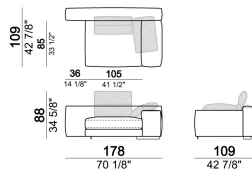

Unit LARGE with right or left back.

Central unit

Right or left unit LARGE

Composition "F" (right corner sofa LARGE 300 cm + central unit 240 cm with right pouf, 2 back cushions Atlas, 2 back cushions 70x50 cm, 2 back cushions 55x40 cm + small table Noth 83x41 h. 35 cm moka oak/sucupira, varnished metal structure).

Composition "D" (left unit LARGE 187 cm + chaise longue SLIM 152x194 cm with right short arm, 2 back cushions Atlas, 1 back cushion 70x50 cm, 1 back cushion 55x40 cm + small table Noth 103x66 h. 35 cm moka oak/sucupira, varnished metal structure).

Central unit with right or left back.

Sofa LARGE

Unit LARGE with right or left back.

Central unit

Sofa COMBO (1 arm SLIM and 1 arm LARGE)

Unit SLIM with right or left pouf

Sofa LARGE

Pouf

Right or left unit LARGE

Unit LARGE with right or left back.

6109683

Unit LARGE with right or left pouf

6109667

Composition "Q" (central unit 277 cm with left back + central unit 157 cm with left back + right unit LARGE 157 cm, 3 back cushions Atlas, 2 back cushions 70x50 cm, 2 back cushions 55x40 cm + small table Aka 103,5x84 h.18 cm moka oak/sucupira, varnished metal structure).