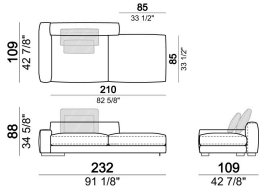

Unit SLIM with right or left pouf

6109661