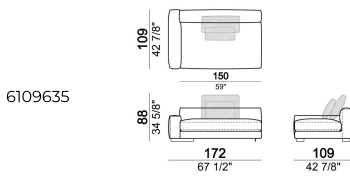

atlasM

Composition "B" (central unit 187 cm with left back + chaise longue LARGE 167x194 cm with right short arm, 2 back cushions Atlas, 1 back cushion 70x50 cm, 1 back cushion 55x40 cm + small table Noth 83x41 h. 35 cm moka oak/sucupira, varnished metal structure).

atlasB

Sofa COMBO including back cushions: 2 back cushions Atlas, 1 back cushion 70x50 cm, 1 back cushion 55x40 cm.

268

x

109

88

34 5/8"

109

105 1/2"

109

42 7/8"

Right or left corner unit

6109659

Right or left unit SLIM

6109635

Pouf