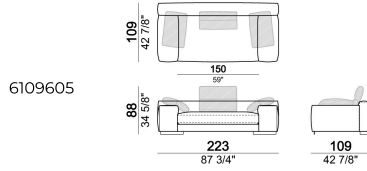

Right or left unit SLIM

6109635

Pouf

61096114

Right or left unit SLIM

6109637

Sofa COMBO (1 arm SLIM and 1 arm LARGE)

6109608

Right or left unit SLIM

6109631

Right or left unit LARGE

6109645

Central unit with right or left pouf

6109627

Pouf

61096116

Central unit

6109624

Chaise-longue LARGE with right or left short arm.

61096107

Sofa LARGE

6109605

Central unit with right or left back.

6109695

Back cushion

7109665

Corner sofa SLIM

6109616

Right or left corner unit

6109655

Composition "N" (unit LARGE 193 cm with right back + central unit 157 cm with left back, 3 back cushions Atlas)

atlasN

Unit SLIM with right or left back.

6109677

Composition "O" (unit LARGE 223 cm with right back + central unit 210 cm with right pouf, 2 back cushions Atlas, 1 back cushion 70x50 cm, 1 back cushion 55x40 cm, small table Aka 103,5x84 h. 18 cm moka oak/sucupira, varnished metal structure).

atlasO