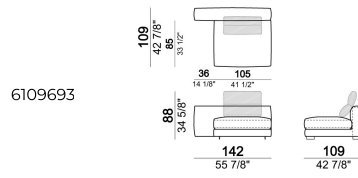

6109616

Right or left corner unit

6109655

Composition "N" (unit LARGE 193 cm with right back + central unit 157 cm with left back, 3 back cushions Atlas)

atlasN

Unit SLIM with right or left back.

6109677

Composition "O" (unit LARGE 223 cm with right back + central unit 210 cm with right pouf, 2 back cushions Atlas, 1 back cushion 70x50 cm, 1 back cushion 55x40 cm, small table Aka 103,5x84 h. 18 cm moka oak/sucupira, varnished metal structure).

atlasO

Unit LARGE with right or left back.

Central unit with right or left back.

Sofa SLIM

Back cushion

Unit SLIM with right or left back.

Unit LARGE with right or left back.

Corner sofa SLIM