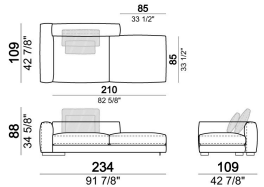

6109679

Unit SLIM with right or left back.

6109675

Right or left unit SLIM

6109633

Right or left corner unit with right or left pouf.

6109671

Sofa SLIM

6109604

Pouf

61096115

Sofa LARGE including 4 back cushions Atlas.

283
x
109

Right or left unit LARGE

6109643

Right or left unit SLIM

6109639

Right or left corner unit with right or left pouf.

6109669

Right or left corner unit

6109653

Unit SLIM with right or left back.

6109673

Dormeuse

Composition "D" (left unit LARGE 187 cm + chaise longue SLIM 152x194 cm with right short arm, 2 back cushions Atlas, 1 back cushion 70x50 cm, 1 back cushion 55x40 cm + small table Noth 103x66 h. 35 cm moka oak/sucupira, varnished metal structure).