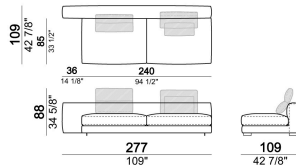

6109626

Composition "A" (left unit LARGE 187 cm + chaise-longue LARGE 167x194 cm with right short arm, 4 back cushions Atlas).

atlasA

Central unit with right or left back.

61096101

Back support with piping for back cushion

7109661

Chaise-longue SLIM with right or left short arm.

61096103

Composition "H" (central unit 277 cm with left back + central unit 157 cm with left back + right unit LARGE 157 cm, 3 back cushions Atlas, 2 back cushions 70x50 cm, 2 back cushions 55x40 cm + small table Noth 103x66 h. 35 cm moka oak/sucupira, varnished metal structure + small table Aka 103,5x84 h. 18 cm moka oak/sucupira, varnished metal structure).

atlasH

Right or left corner unit

6109651

Chaise-longue LARGE with right or left short arm.

61096109

Composition "L" (left unit SLIM 232 cm + unit LARGE 283 cm with left back, 3 back cushions Atlas, 2 back cushions 70x50 cm, 2 back cushions 55x40 cm).

Composition "D" (left unit LARGE 187 cm + chaise longue SLIM 152x194 cm with right short arm, 2 back cushions Atlas, 1 back cushion 70x50 cm, 1 back cushion 55x40 cm + small table Noth 103x66 h. 35 cm moka oak/sucupira, varnished metal structure).