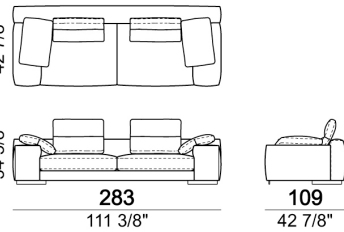

6109679

Unit SLIM with right or left back.

6109675

Right or left unit SLIM

6109633

Right or left corner unit with right or left pouf.

6109671

Sofa SLIM

6109604

Pouf

61096115

Sofa LARGE including 4 back cushions Atlas.

283
x
109

Right or left unit LARGE

6109643

Right or left unit SLIM

6109639

Right or left corner unit with right or left pouf.

6109669

Right or left corner unit

6109653

Unit SLIM with right or left back.

6109673

Dormeuse

Composition "D" (left unit LARGE 187 cm + chaise longue SLIM 152x194 cm with right short arm, 2 back cushions Atlas, 1 back cushion 70x50 cm, 1 back cushion 55x40 cm + small table Noth 103x66 h. 35 cm moka oak/sucupira, varnished metal structure).