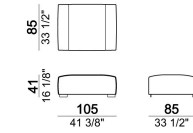

SPRINGING: elastic belts.

BACK SUPPORT: metal structure with elastic belts, covered with coupled synthetic lining 6mm.

SEAT HEIGHT: 41 cm

ARM HEIGHT: 53 cm (LARGE) 47 cm (SLIM).

FEET: metal, finishes black nickel or varnished micaceous brown or oxy grey, h.5 cm.

PIPING: available in the colours of the zip samples.

Right or left unit LARGE

6109641

Corner sofa LARGE

6109620

Pouf

61096117

Unit SLIM with right or left back.

6109679

Unit SLIM with right or left back.

6109675

Right or left unit SLIM

6109633

Right or left corner unit with right or left pouf.

6109671

Sofa SLIM

6109604

Pouf

61096115

Sofa LARGE including 4 back cushions Atlas.

283
x
109

Right or left unit LARGE

6109643

Right or left unit SLIM