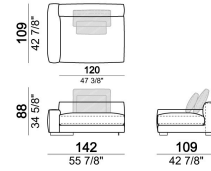

SPRINGING: elastic belts.

BACK SUPPORT: metal structure with elastic belts, covered with coupled synthetic lining 6mm.

SEAT HEIGHT: 41 cm

ARM HEIGHT: 53 cm (LARGE) 47 cm (SLIM).

FEET: metal, finishes black nickel or varnished micaceous brown or oxy grey, h.5 cm.

6109679

Unit SLIM with right or left back.

6109675

Right or left unit SLIM

6109633

Right or left corner unit with right or left pouf.

6109671

Sofa SLIM

6109604

Pouf

61096115

Sofa LARGE including 4 back cushions Atlas.

283
x
109

Right or left unit LARGE

6109643

Right or left unit SLIM

Composition "D" (left unit LARGE 187 cm + chaise longue SLIM 152x194 cm with right short arm, 2 back cushions Atlas, 1 back cushion 70x50 cm, 1 back cushion 55x40 cm + small table Noth 103x66 h. 35 cm moka oak/sucupira, varnished metal structure).