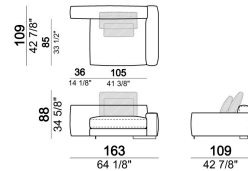

6109604

Pouf

61096115

Sofa LARGE including 4 back cushions Atlas.

283
x
109

Right or left unit LARGE

6109643

Right or left unit SLIM

6109639

Right or left corner unit with right or left pouf.

6109669

Right or left corner unit

6109653

Unit SLIM with right or left back.

6109673

Dormeuse

Composition "D" (left unit LARGE 187 cm + chaise longue SLIM 152x194 cm with right short arm, 2 back cushions Atlas, 1 back cushion 70x50 cm, 1 back cushion 55x40 cm + small table Noth 103x66 h. 35 cm moka oak/sucupira, varnished metal structure).