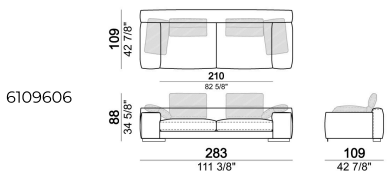

Composition "D" (left unit LARGE 187 cm + chaise longue SLIM 152x194 cm with right short arm, 2 back cushions Atlas, 1 back cushion 70x50 cm, 1 back cushion 55x40 cm + small table Noth 103x66 h. 35 cm moka oak/sucupira, varnished metal structure).

Central unit with right or left back.

Sofa LARGE

Unit LARGE with right or left back.

Central unit

Sofa COMBO (1 arm SLIM and 1 arm LARGE)

Unit SLIM with right or left pouf

Sofa LARGE

Pouf

Right or left unit LARGE

Unit LARGE with right or left back.

6109683

Unit LARGE with right or left pouf

6109667

Composition "Q" (central unit 277 cm with left back + central unit 157 cm with left back + right unit LARGE 157 cm, 3 back cushions Atlas, 2 back cushions 70x50 cm, 2 back cushions 55x40 cm + small table Aka 103,5x84 h.18 cm moka oak/sucupira, varnished metal structure).

atlasQ

Dormeuse

6109612

Composition "P" (unit LARGE 283 cm with right back + central unit 142 cm with right back + unit SLIM 163 cm with left back, 4 back cushions Atlas, 1 back cushion 70x50 cm, 1 back cushion 55x40 cm + small table Aka 103,5x84 h.18 cm moka oak/sucupira, varnished metal structure).