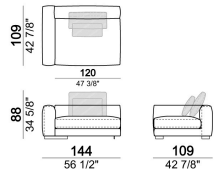

6109604

Pouf

61096115

Sofa LARGE including 4 back cushions Atlas.

283
x
109

Right or left unit LARGE

6109643

Right or left unit SLIM

6109639

Right or left corner unit with right or left pouf.

6109669

Right or left corner unit

6109653

Unit SLIM with right or left back.

6109673

Dormeuse

61096111

Right or left corner unit

6109657

Back cushion

7109663

Corner sofa LARGE

6109618

Central unit with right or left back.

Composition "D" (left unit LARGE 187 cm + chaise longue SLIM 152x194 cm with right short arm, 2 back cushions Atlas, 1 back cushion 70x50 cm, 1 back cushion 55x40 cm + small table Noth 103x66 h. 35 cm moka oak/sucupira, varnished metal structure).