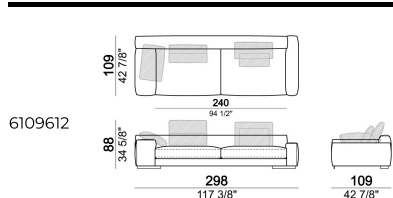

Unit LARGE with right or left back.

Central unit

Right or left unit LARGE

Composition "F" (right corner sofa LARGE 300 cm + central unit 240 cm with right pouf, 2 back cushions Atlas, 2 back cushions 70x50 cm, 2 back cushions 55x40 cm + small table Noth 83x41 h. 35 cm moka oak/sucupira, varnished metal structure).

Composition "D" (left unit LARGE 187 cm + chaise longue SLIM 152x194 cm with right short arm, 2 back cushions Atlas, 1 back cushion 70x50 cm, 1 back cushion 55x40 cm + small table Noth 103x66 h. 35 cm moka oak/sucupira, varnished metal structure).

Central unit with right or left back.

Sofa LARGE

Unit LARGE with right or left back.

Central unit

Sofa COMBO (1 arm SLIM and 1 arm LARGE)

Unit SLIM with right or left pouf

Sofa LARGE

Pouf

Right or left unit LARGE

Unit LARGE with right or left back.

6109683

Unit LARGE with right or left pouf

6109667

Composition "Q" (central unit 277 cm with left back + central unit 157 cm with left back + right unit LARGE 157 cm, 3 back cushions Atlas, 2 back cushions 70x50 cm, 2 back cushions 55x40 cm + small table Aka 103,5x84 h.18 cm moka oak/sucupira, varnished metal structure).