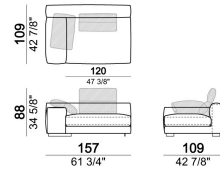

SPRINGING: elastic belts.

BACK SUPPORT: metal structure with elastic belts, covered with coupled synthetic lining 6mm.

SEAT HEIGHT: 41 cm

ARM HEIGHT: 53 cm (LARGE) 47 cm (SLIM).

FEET: metal, finishes black nickel or varnished micaceous brown or oxy grey, h.5 cm.

6109679

Unit SLIM with right or left back.

6109675

Right or left unit SLIM

6109633

Right or left corner unit with right or left pouf.

6109671

Sofa SLIM

6109604

Pouf

61096115

Sofa LARGE including 4 back cushions Atlas.

283
x
109

Right or left unit LARGE

6109643

Right or left unit SLIM

Composition "D" (left unit LARGE 187 cm + chaise longue SLIM 152x194 cm with right short arm, 2 back cushions Atlas, 1 back cushion 70x50 cm, 1 back cushion 55x40 cm + small table Noth 103x66 h. 35 cm moka oak/sucupira, varnished metal structure).