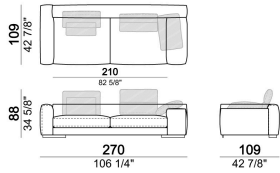

61096111

Right or left corner unit

6109657

Back cushion

7109663

Corner sofa LARGE

6109618

Central unit with right or left back.

6109626

Composition "A" (left unit LARGE 187 cm + chaise-longue LARGE 167x194 cm with right short arm, 4 back cushions Atlas).

atlasA

Central unit with right or left back.

61096101

Back support with piping for back cushion

7109661

Chaise-longue SLIM with right or left short arm.

61096103

Composition "H" (central unit 277 cm with left back + central unit 157 cm with left back + right unit LARGE 157 cm, 3 back cushions Atlas, 2 back cushions 70x50 cm, 2 back cushions 55x40 cm + small table Noth 103x66 h. 35 cm moka oak/sucupira, varnished metal structure + small table Aka 103,5x84 h. 18 cm moka oak/sucupira, varnished metal structure).

Composition "D" (left unit LARGE 187 cm + chaise longue SLIM 152x194 cm with right short arm, 2 back cushions Atlas, 1 back cushion 70x50 cm, 1 back cushion 55x40 cm + small table Noth 103x66 h. 35 cm moka oak/sucupira, varnished metal structure).