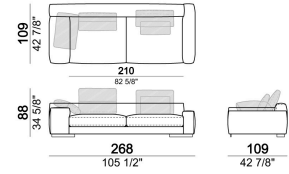

Sofa COMBO (1 arm SLIM and 1 arm LARGE)

6109610