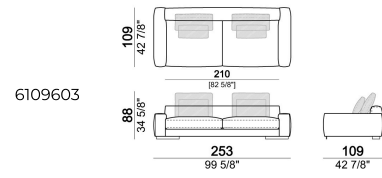

6109616

Right or left corner unit

6109655

Composition "N" (unit LARGE 193 cm with right back + central unit 157 cm with left back, 3 back cushions Atlas)

atlasN

Unit SLIM with right or left back.

6109677

Composition "O" (unit LARGE 223 cm with right back + central unit 210 cm with right pouf, 2 back cushions Atlas, 1 back cushion 70x50 cm, 1 back cushion 55x40 cm, small table Aka 103,5x84 h. 18 cm moka oak/sucupira, varnished metal structure).

atlasO

Unit LARGE with right or left back.

Central unit with right or left back.

Sofa SLIM

Back cushion

Unit SLIM with right or left back.

Unit LARGE with right or left back.

Corner sofa SLIM

Composition "C" (central unit 142 cm with left back + right unit LARGE 283 cm with left back, 4 back cushions Atlas + small table Noth 85x86 h. 35 cm moka oak/sucupira, varnished metal structure).

Back cushion