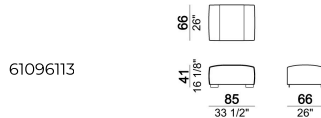

Composition "D" (left unit LARGE 187 cm + chaise longue SLIM 152x194 cm with right short arm, 2 back cushions Atlas, 1 back cushion 70x50 cm, 1 back cushion 55x40 cm + small table Noth 103x66 h. 35 cm moka oak/sucupira, varnished metal structure).

Right or left unit LARGE

Unit LARGE with right or left back.

6109683

Unit LARGE with right or left pouf

6109667

Composition "Q" (central unit 277 cm with left back + central unit 157 cm with left back + right unit LARGE 157 cm, 3 back cushions Atlas, 2 back cushions 70x50 cm, 2 back cushions 55x40 cm + small table Aka 103,5x84 h.18 cm moka oak/sucupira, varnished metal structure).