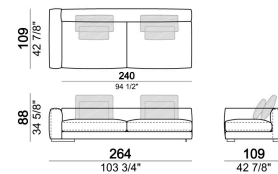

Composition "D" (left unit LARGE 187 cm + chaise longue SLIM 152x194 cm with right short arm, 2 back cushions Atlas, 1 back cushion 70x50 cm, 1 back cushion 55x40 cm + small table Noth 103x66 h. 35 cm moka oak/sucupira, varnished metal structure).

atlasM

Composition "B" (central unit 187 cm with left back + chaise longue LARGE 167x194 cm with right short arm, 2 back cushions Atlas, 1 back cushion 70x50 cm, 1 back cushion 55x40 cm + small table Noth 83x41 h. 35 cm moka oak/sucupira, varnished metal structure).

atlasB

Sofa COMBO including back cushions: 2 back cushions Atlas, 1 back cushion 70x50 cm, 1 back cushion 55x40 cm.

268

x

109

88

34 5/8"

109

105 1/2"

109

42 7/8"

Right or left corner unit

6109659

Right or left unit SLIM

6109635

Pouf