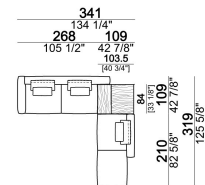

Right or left unit LARGE

Unit LARGE with right or left back.

6109683

Unit LARGE with right or left pouf

6109667

Composition "Q" (central unit 277 cm with left back + central unit 157 cm with left back + right unit LARGE 157 cm, 3 back cushions Atlas, 2 back cushions 70x50 cm, 2 back cushions 55x40 cm + small table Aka 103,5x84 h.18 cm moka oak/sucupira, varnished metal structure).

atlasQ

Dormeuse

6109612

Composition "P" (unit LARGE 283 cm with right back + central unit 142 cm with right back + unit SLIM 163 cm with left back, 4 back cushions Atlas, 1 back cushion 70x50 cm, 1 back cushion 55x40 cm + small table Aka 103,5x84 h.18 cm moka oak/sucupira, varnished metal structure).

atlasP

Chaise-longue SLIM with right or left short arm.

61096105

Sofa SLIM

6109602

Central unit with right or left pouf

6109629

Composition "M" (unit SLIM 268 cm with right back + central unit 210 cm with right pouf, 3 back cushions 70x50 cm, 3 back cushions 55x40 cm, small table Aka 103,5x84 h. 18 cm moka oak/sucupira, varnished metal structure).

atlasM

Composition "B" (central unit 187 cm with left back + chaise longue LARGE 167x194 cm with right short arm, 2 back cushions Atlas, 1 back cushion 70x50 cm, 1 back cushion 55x40 cm + small table Noth 83x41 h. 35 cm moka oak/sucupira, varnished metal structure).