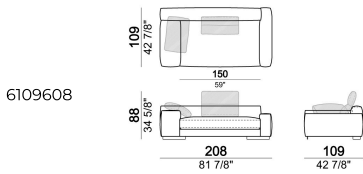

Sofa COMBO (1 arm SLIM and 1 arm LARGE)