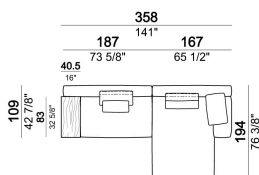

Composition "B" (central unit 187 cm with left back + chaise longue LARGE 167x194 cm with right short arm, 2 back cushions Atlas, 1 back cushion 70x50 cm, 1 back cushion 55x40 cm + small table Noth 83x41 h. 35 cm moka oak/sucupira, varnished metal structure).

atlasB