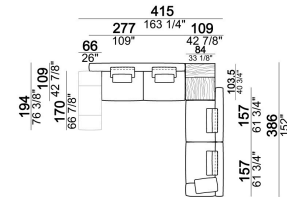

Composition "D" (left unit LARGE 187 cm + chaise longue SLIM 152x194 cm with right short arm, 2 back cushions Atlas, 1 back cushion 70x50 cm, 1 back cushion 55x40 cm + small table Noth 103x66 h. 35 cm moka oak/sucupira, varnished metal structure).

Right or left unit LARGE

Unit LARGE with right or left back.

6109683

Unit LARGE with right or left pouf

6109667

Composition "Q" (central unit 277 cm with left back + central unit 157 cm with left back + right unit LARGE 157 cm, 3 back cushions Atlas, 2 back cushions 70x50 cm, 2 back cushions 55x40 cm + small table Aka 103,5x84 h.18 cm moka oak/sucupira, varnished metal structure).

atlasQ

Dormeuse

6109612

Composition "P" (unit LARGE 283 cm with right back + central unit 142 cm with right back + unit SLIM 163 cm with left back, 4 back cushions Atlas, 1 back cushion 70x50 cm, 1 back cushion 55x40 cm + small table Aka 103,5x84 h.18 cm moka oak/sucupira, varnished metal structure).

atlasM

Composition "B" (central unit 187 cm with left back + chaise longue LARGE 167x194 cm with right short arm, 2 back cushions Atlas, 1 back cushion 70x50 cm, 1 back cushion 55x40 cm + small table Noth 83x41 h. 35 cm moka oak/sucupira, varnished metal structure).