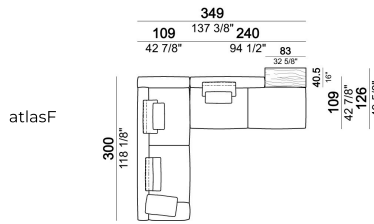

atlasH

Right or left corner unit

6109651

Chaise-longue LARGE with right or left short arm.

61096109

Composition "L" (left unit SLIM 232 cm + unit LARGE 283 cm with left back, 3 back cushions Atlas, 2 back cushions 70x50 cm, 2 back cushions 55x40 cm).

atlasL

Composition "C" (left unit SLIM 232 cm + chaise longue LARGE 167x194 cm with right short arm, 2 back cushions Atlas, 2 back cushions 70x50 cm, 2 back cushions 55x40 cm).

atlasC

Unit LARGE with right or left pouf

Unit LARGE with right or left back.

Central unit

Right or left unit LARGE

Composition "F" (right corner sofa LARGE 300 cm + central unit 240 cm with right pouf, 2 back cushions Atlas, 2 back cushions 70x50 cm, 2 back cushions 55x40 cm + small table Noth 83x41 h. 35 cm moka oak/sucupira, varnished metal structure).

Composition "D" (left unit LARGE 187 cm + chaise longue SLIM 152x194 cm with right short arm, 2 back cushions Atlas, 1 back cushion 70x50 cm, 1 back cushion 55x40 cm + small table Noth 103x66 h. 35 cm moka oak/sucupira, varnished metal structure).