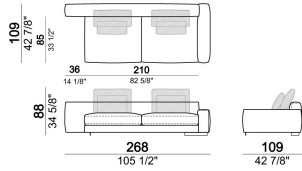

SPRINGING: elastic belts.

BACK SUPPORT: metal structure with elastic belts, covered with coupled synthetic lining 6mm.

SEAT HEIGHT: 41 cm

ARM HEIGHT: 53 cm (LARGE) 47 cm (SLIM).

FEET: metal, finishes black nickel or varnished micaceous brown or oxy grey, h.5 cm.

PIPING: available in the colours of the zip samples.

Right or left unit LARGE

6109641

Corner sofa LARGE

6109620

Pouf

61096117

Unit SLIM with right or left back.

6109679

Unit SLIM with right or left back.

6109675

Right or left unit SLIM

6109633

Right or left corner unit with right or left pouf.

6109671

Sofa SLIM

Composition "D" (left unit LARGE 187 cm + chaise longue SLIM 152x194 cm with right short arm, 2 back cushions Atlas, 1 back cushion 70x50 cm, 1 back cushion 55x40 cm + small table Noth 103x66 h. 35 cm moka oak/sucupira, varnished metal structure).