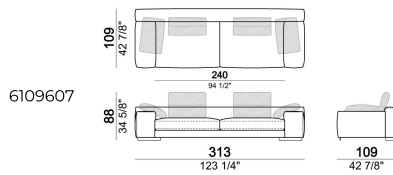

Composition "F" (right corner sofa LARGE 300 cm + central unit 240 cm with right pouf, 2 back cushions Atlas, 2 back cushions 70x50 cm, 2 back cushions 55x40 cm + small table Noth 83x41 h. 35 cm moka oak/sucupira, varnished metal structure).

Composition "D" (left unit LARGE 187 cm + chaise longue SLIM 152x194 cm with right short arm, 2 back cushions Atlas, 1 back cushion 70x50 cm, 1 back cushion 55x40 cm + small table Noth 103x66 h. 35 cm moka oak/sucupira, varnished metal structure).

Sofa LARGE