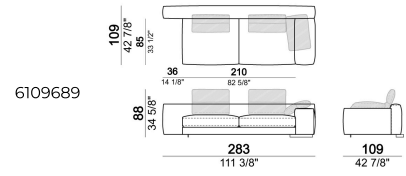

6109616

Right or left corner unit

6109655

Composition "N" (unit LARGE 193 cm with right back + central unit 157 cm with left back, 3 back cushions Atlas)

atlasN

Unit SLIM with right or left back.

6109677

Composition "O" (unit LARGE 223 cm with right back + central unit 210 cm with right pouf, 2 back cushions Atlas, 1 back cushion 70x50 cm, 1 back cushion 55x40 cm, small table Aka 103,5x84 h. 18 cm moka oak/sucupira, varnished metal structure).

atlasO

Unit LARGE with right or left back.

Central unit with right or left back.

Sofa SLIM

Back cushion

Unit SLIM with right or left back.

Unit LARGE with right or left back.

Corner sofa SLIM

Composition "C" (central unit 142 cm with left back + right unit LARGE 283 cm with left back, 4 back cushions Atlas + small table Noth 85x86 h. 35 cm moka oak/sucupira, varnished metal structure).

Back cushion