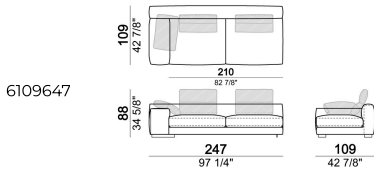

atlasH

Right or left corner unit

6109651

Chaise-longue LARGE with right or left short arm.

61096109

Composition "L" (left unit SLIM 232 cm + unit LARGE 283 cm with left back, 3 back cushions Atlas, 2 back cushions 70x50 cm, 2 back cushions 55x40 cm).

atlasL

Composition "C" (left unit SLIM 232 cm + chaise longue LARGE 167x194 cm with right short arm, 2 back cushions Atlas, 2 back cushions 70x50 cm, 2 back cushions 55x40 cm).

atlasC

Unit LARGE with right or left pouf

Unit LARGE with right or left back.

Central unit

Right or left unit LARGE

Composition "F" (right corner sofa LARGE 300 cm + central unit 240 cm with right pouf, 2 back cushions Atlas, 2 back cushions 70x50 cm, 2 back cushions 55x40 cm + small table Noth 83x41 h. 35 cm moka oak/sucupira, varnished metal structure).

Composition "D" (left unit LARGE 187 cm + chaise longue SLIM 152x194 cm with right short arm, 2 back cushions Atlas, 1 back cushion 70x50 cm, 1 back cushion 55x40 cm + small table Noth 103x66 h. 35 cm moka oak/sucupira, varnished metal structure).