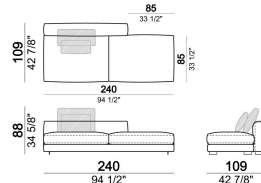

Right or left unit LARGE

Unit LARGE with right or left back.

6109683

Unit LARGE with right or left pouf

6109667

Composition "Q" (central unit 277 cm with left back + central unit 157 cm with left back + right unit LARGE 157 cm, 3 back cushions Atlas, 2 back cushions 70x50 cm, 2 back cushions 55x40 cm + small table Aka 103,5x84 h.18 cm moka oak/sucupira, varnished metal structure).

atlasQ

Dormeuse

6109612

Composition "P" (unit LARGE 283 cm with right back + central unit 142 cm with right back + unit SLIM 163 cm with left back, 4 back cushions Atlas, 1 back cushion 70x50 cm, 1 back cushion 55x40 cm + small table Aka 103,5x84 h.18 cm moka oak/sucupira, varnished metal structure).

atlasP

Chaise-longue SLIM with right or left short arm.

61096105

Sofa SLIM

6109602

Central unit with right or left pouf

6109629

Composition "M" (unit SLIM 268 cm with right back + central unit 210 cm with right pouf, 3 back cushions 70x50 cm, 3 back cushions 55x40 cm, small table Aka 103,5x84 h. 18 cm moka oak/sucupira, varnished metal structure).

atlasM

Composition "B" (central unit 187 cm with left back + chaise longue LARGE 167x194 cm with right short arm, 2 back cushions Atlas, 1 back cushion 70x50 cm, 1 back cushion 55x40 cm + small table Noth 83x41 h. 35 cm moka oak/sucupira, varnished metal structure).