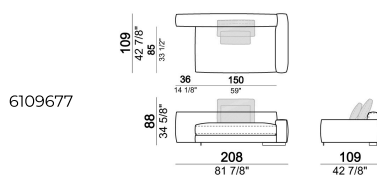

6109616

Right or left corner unit

6109655

Composition "N" (unit LARGE 193 cm with right back + central unit 157 cm with left back, 3 back cushions Atlas)

atlasN

Unit SLIM with right or left back.

6109677

Composition "O" (unit LARGE 223 cm with right back + central unit 210 cm with right pouf, 2 back cushions Atlas, 1 back cushion 70x50 cm, 1 back cushion 55x40 cm, small table Aka 103,5x84 h. 18 cm moka oak/sucupira, varnished metal structure).