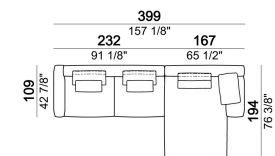

6109626

Composition "A" (left unit LARGE 187 cm + chaise-longue LARGE 167x194 cm with right short arm, 4 back cushions Atlas).

atlasA

Central unit with right or left back.

61096101

Back support with piping for back cushion

7109661

Chaise-longue SLIM with right or left short arm.

61096103

Composition "H" (central unit 277 cm with left back + central unit 157 cm with left back + right unit LARGE 157 cm, 3 back cushions Atlas, 2 back cushions 70x50 cm, 2 back cushions 55x40 cm + small table Noth 103x66 h. 35 cm moka oak/sucupira, varnished metal structure + small table Aka 103,5x84 h. 18 cm moka oak/sucupira, varnished metal structure).

atlasH

Right or left corner unit

6109651

Chaise-longue LARGE with right or left short arm.

61096109

Composition "L" (left unit SLIM 232 cm + unit LARGE 283 cm with left back, 3 back cushions Atlas, 2 back cushions 70x50 cm, 2 back cushions 55x40 cm).

atlasL

Composition "C" (left unit SLIM 232 cm + chaise longue LARGE 167x194 cm with right short arm, 2 back cushions Atlas, 2 back cushions 70x50 cm, 2 back cushions 55x40 cm).

atlasC

Unit LARGE with right or left pouf