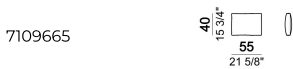

61096107

Sofa LARGE

6109605

Central unit with right or left back.

6109695

Back cushion

7109665

Corner sofa SLIM