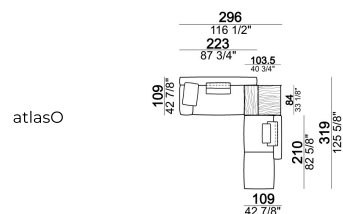

6109616

Right or left corner unit

6109655

Composition "N" (unit LARGE 193 cm with right back + central unit 157 cm with left back, 3 back cushions Atlas)

atlasN

Unit SLIM with right or left back.

6109677

Composition "O" (unit LARGE 223 cm with right back + central unit 210 cm with right pouf, 2 back cushions Atlas, 1 back cushion 70x50 cm, 1 back cushion 55x40 cm, small table Aka 103,5x84 h. 18 cm moka oak/sucupira, varnished metal structure).

atlasO

Unit LARGE with right or left back.

Central unit with right or left back.

Sofa SLIM

Back cushion

Unit SLIM with right or left back.

Unit LARGE with right or left back.

Corner sofa SLIM

Composition "C" (central unit 142 cm with left back + right unit LARGE 283 cm with left back, 4 back cushions Atlas + small table Noth 85x86 h. 35 cm moka oak/sucupira, varnished metal structure).

Back cushion