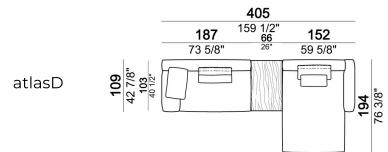

atlasL

Composition "C" (left unit SLIM 232 cm + chaise longue LARGE 167x194 cm with right short arm, 2 back cushions Atlas, 2 back cushions 70x50 cm, 2 back cushions 55x40 cm).

atlasC

Unit LARGE with right or left pouf

Unit LARGE with right or left back.

Central unit

Right or left unit LARGE

Composition "F" (right corner sofa LARGE 300 cm + central unit 240 cm with right pouf, 2 back cushions Atlas, 2 back cushions 70x50 cm, 2 back cushions 55x40 cm + small table Noth 83x41 h. 35 cm moka oak/sucupira, varnished metal structure).

Composition "D" (left unit LARGE 187 cm + chaise longue SLIM 152x194 cm with right short arm, 2 back cushions Atlas, 1 back cushion 70x50 cm, 1 back cushion 55x40 cm + small table Noth 103x66 h. 35 cm moka oak/sucupira, varnished metal structure).