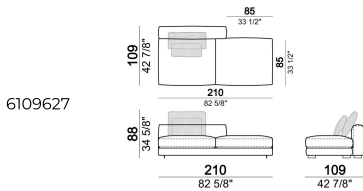

Central unit with right or left pouf