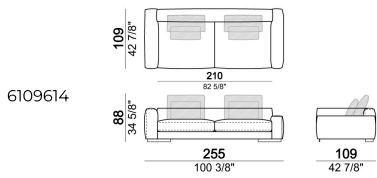

6109616

Right or left corner unit

6109655

Composition "N" (unit LARGE 193 cm with right back + central unit 157 cm with left back, 3 back cushions Atlas)

atlasN

Unit SLIM with right or left back.

6109677

Composition "O" (unit LARGE 223 cm with right back + central unit 210 cm with right pouf, 2 back cushions Atlas, 1 back cushion 70x50 cm, 1 back cushion 55x40 cm, small table Aka 103,5x84 h. 18 cm moka oak/sucupira, varnished metal structure).

atlasO

Unit LARGE with right or left back.

Central unit with right or left back.

Sofa SLIM

Back cushion

Unit SLIM with right or left back.

Unit LARGE with right or left back.

Corner sofa SLIM

Composition "C" (central unit 142 cm with left back + right unit LARGE 283 cm with left back, 4 back cushions Atlas + small table Noth 85x86 h. 35 cm moka oak/sucupira, varnished metal structure).

Back cushion