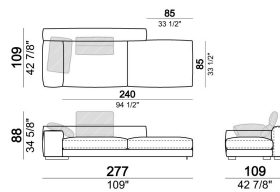

Unit LARGE with right or left back.

Central unit

Right or left unit LARGE

Composition "F" (right corner sofa LARGE 300 cm + central unit 240 cm with right pouf, 2 back cushions Atlas, 2 back cushions 70x50 cm, 2 back cushions 55x40 cm + small table Noth 83x41 h. 35 cm moka oak/sucupira, varnished metal structure).

Composition "D" (left unit LARGE 187 cm + chaise longue SLIM 152x194 cm with right short arm, 2 back cushions Atlas, 1 back cushion 70x50 cm, 1 back cushion 55x40 cm + small table Noth 103x66 h. 35 cm moka oak/sucupira, varnished metal structure).

Right or left unit LARGE

Unit LARGE with right or left back.

6109683

Unit LARGE with right or left pouf

6109667

Composition "Q" (central unit 277 cm with left back + central unit 157 cm with left back + right unit LARGE 157 cm, 3 back cushions Atlas, 2 back cushions 70x50 cm, 2 back cushions 55x40 cm + small table Aka 103,5x84 h.18 cm moka oak/sucupira, varnished metal structure).

atlasQ

Dormeuse

6109612

Composition "P" (unit LARGE 283 cm with right back + central unit 142 cm with right back + unit SLIM 163 cm with left back, 4 back cushions Atlas, 1 back cushion 70x50 cm, 1 back cushion 55x40 cm + small table Aka 103,5x84 h.18 cm moka oak/sucupira, varnished metal structure).