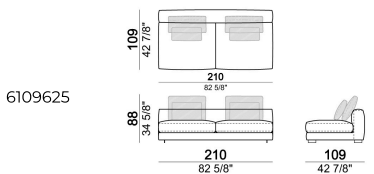

Composition "D" (left unit LARGE 187 cm + chaise longue SLIM 152x194 cm with right short arm, 2 back cushions Atlas, 1 back cushion 70x50 cm, 1 back cushion 55x40 cm + small table Noth 103x66 h. 35 cm moka oak/sucupira, varnished metal structure).

Central unit with right or left back.

Sofa LARGE

Unit LARGE with right or left back.

Central unit

Sofa COMBO (1 arm SLIM and 1 arm LARGE)

Unit SLIM with right or left pouf

Sofa LARGE

Pouf

Right or left unit LARGE

Unit LARGE with right or left back.

6109683

Unit LARGE with right or left pouf

6109667

Composition "Q" (central unit 277 cm with left back + central unit 157 cm with left back + right unit LARGE 157 cm, 3 back cushions Atlas, 2 back cushions 70x50 cm, 2 back cushions 55x40 cm + small table Aka 103,5x84 h.18 cm moka oak/sucupira, varnished metal structure).