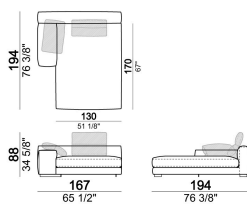

7109661

Chaise-longue SLIM with right or left short arm.

61096103

Composition "H" (central unit 277 cm with left back + central unit 157 cm with left back + right unit LARGE 157 cm, 3 back cushions Atlas, 2 back cushions 70x50 cm, 2 back cushions 55x40 cm + small table Noth 103x66 h. 35 cm moka oak/sucupira, varnished metal structure + small table Aka 103,5x84 h. 18 cm moka oak/sucupira, varnished metal structure).

atlasH

Right or left corner unit

6109651

Chaise-longue LARGE with right or left short arm.

61096109

Composition "L" (left unit SLIM 232 cm + unit LARGE 283 cm with left back, 3 back cushions Atlas, 2 back cushions 70x50 cm, 2 back cushions 55x40 cm).

atlasL

Composition "C" (left unit SLIM 232 cm + chaise longue LARGE 167x194 cm with right short arm, 2 back cushions Atlas, 2 back cushions 70x50 cm, 2 back cushions 55x40 cm).

atlasC

Unit LARGE with right or left pouf

Unit LARGE with right or left back.

Central unit

Right or left unit LARGE

Composition "F" (right corner sofa LARGE 300 cm + central unit 240 cm with right pouf, 2 back cushions Atlas, 2 back cushions 70x50 cm, 2 back cushions 55x40 cm + small table Noth 83x41 h. 35 cm moka oak/sucupira, varnished metal structure).