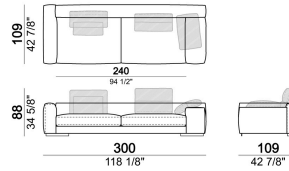

SPRINGING: elastic belts.

BACK SUPPORT: metal structure with elastic belts, covered with coupled synthetic lining 6mm.

SEAT HEIGHT: 41 cm

ARM HEIGHT: 53 cm (LARGE) 47 cm (SLIM).

FEET: metal, finishes black nickel or varnished micaceous brown or oxy grey, h.5 cm.

PIPING: available in the colours of the zip samples.

Right or left unit LARGE

6109641

Corner sofa LARGE

6109620

Pouf

61096117

Unit SLIM with right or left back.

6109679

Unit SLIM with right or left back.

6109675

Right or left unit SLIM

6109633

Right or left corner unit with right or left pouf.

6109671

Sofa SLIM

Composition "D" (left unit LARGE 187 cm + chaise longue SLIM 152x194 cm with right short arm, 2 back cushions Atlas, 1 back cushion 70x50 cm, 1 back cushion 55x40 cm + small table Noth 103x66 h. 35 cm moka oak/sucupira, varnished metal structure).