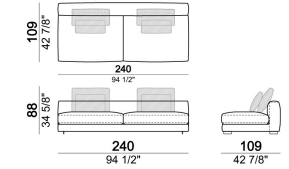

6109626

Composition "A" (left unit LARGE 187 cm + chaise-longue LARGE 167x194 cm with right short arm, 4 back cushions Atlas).

atlasA

Central unit with right or left back.

61096101

Back support with piping for back cushion

7109661

Chaise-longue SLIM with right or left short arm.

61096103

Composition "H" (central unit 277 cm with left back + central unit 157 cm with left back + right unit LARGE 157 cm, 3 back cushions Atlas, 2 back cushions 70x50 cm, 2 back cushions 55x40 cm + small table Noth 103x66 h. 35 cm moka oak/sucupira, varnished metal structure + small table Aka 103,5x84 h. 18 cm moka oak/sucupira, varnished metal structure).

Unit LARGE with right or left back.

Central unit

Right or left unit LARGE

Composition "F" (right corner sofa LARGE 300 cm + central unit 240 cm with right pouf, 2 back cushions Atlas, 2 back cushions 70x50 cm, 2 back cushions 55x40 cm + small table Noth 83x41 h. 35 cm moka oak/sucupira, varnished metal structure).

Composition "D" (left unit LARGE 187 cm + chaise longue SLIM 152x194 cm with right short arm, 2 back cushions Atlas, 1 back cushion 70x50 cm, 1 back cushion 55x40 cm + small table Noth 103x66 h. 35 cm moka oak/sucupira, varnished metal structure).