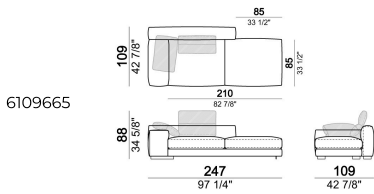

atlasH

Right or left corner unit

6109651

Chaise-longue LARGE with right or left short arm.

61096109

Composition "L" (left unit SLIM 232 cm + unit LARGE 283 cm with left back, 3 back cushions Atlas, 2 back cushions 70x50 cm, 2 back cushions 55x40 cm).

atlasL

Composition "C" (left unit SLIM 232 cm + chaise longue LARGE 167x194 cm with right short arm, 2 back cushions Atlas, 2 back cushions 70x50 cm, 2 back cushions 55x40 cm).

atlasC

Unit LARGE with right or left pouf

Unit LARGE with right or left back.

Central unit

Right or left unit LARGE

Composition "F" (right corner sofa LARGE 300 cm + central unit 240 cm with right pouf, 2 back cushions Atlas, 2 back cushions 70x50 cm, 2 back cushions 55x40 cm + small table Noth 83x41 h. 35 cm moka oak/sucupira, varnished metal structure).

Composition "D" (left unit LARGE 187 cm + chaise longue SLIM 152x194 cm with right short arm, 2 back cushions Atlas, 1 back cushion 70x50 cm, 1 back cushion 55x40 cm + small table Noth 103x66 h. 35 cm moka oak/sucupira, varnished metal structure).