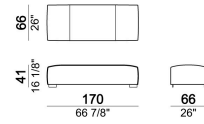

SPRINGING: elastic belts.

BACK SUPPORT: metal structure with elastic belts, covered with coupled synthetic lining 6mm.

SEAT HEIGHT: 41 cm

ARM HEIGHT: 53 cm (LARGE) 47 cm (SLIM).

FEET: metal, finishes black nickel or varnished micaceous brown or oxy grey, h.5 cm.

PIPING: available in the colours of the zip samples.

Right or left unit LARGE

6109641

Corner sofa LARGE

6109620

Pouf

61096117

Unit SLIM with right or left back.

6109679

Unit SLIM with right or left back.

6109675

Right or left unit SLIM

6109633

Right or left corner unit with right or left pouf.

6109671

Sofa SLIM