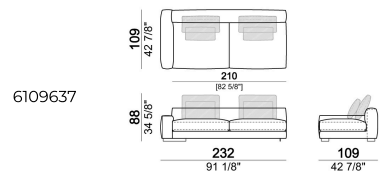

Right or left unit SLIM