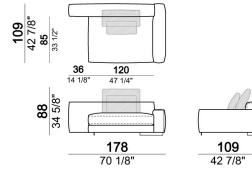

SPRINGING: elastic belts.

BACK SUPPORT: metal structure with elastic belts, covered with coupled synthetic lining 6mm.

SEAT HEIGHT: 41 cm

ARM HEIGHT: 53 cm (LARGE) 47 cm (SLIM).

FEET: metal, finishes black nickel or varnished micaceous brown or oxy grey, h.5 cm.

PIPING: available in the colours of the zip samples.

Right or left unit LARGE

6109641

Corner sofa LARGE

6109620

Pouf

61096117

Unit SLIM with right or left back.

6109679

Unit SLIM with right or left back.

6109675

Right or left unit SLIM

6109633

Right or left corner unit with right or left pouf.

6109671

Sofa SLIM

Composition "D" (left unit LARGE 187 cm + chaise longue SLIM 152x194 cm with right short arm, 2 back cushions Atlas, 1 back cushion 70x50 cm, 1 back cushion 55x40 cm + small table Noth 103x66 h. 35 cm moka oak/sucupira, varnished metal structure).