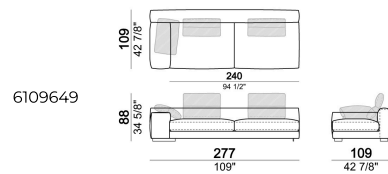

Unit LARGE with right or left back.

Central unit

Right or left unit LARGE

Composition "F" (right corner sofa LARGE 300 cm + central unit 240 cm with right pouf, 2 back cushions Atlas, 2 back cushions 70x50 cm, 2 back cushions 55x40 cm + small table Noth 83x41 h. 35 cm moka oak/sucupira, varnished metal structure).

Composition "D" (left unit LARGE 187 cm + chaise longue SLIM 152x194 cm with right short arm, 2 back cushions Atlas, 1 back cushion 70x50 cm, 1 back cushion 55x40 cm + small table Noth 103x66 h. 35 cm moka oak/sucupira, varnished metal structure).

Central unit with right or left back.

Sofa LARGE

Unit LARGE with right or left back.

Central unit

Sofa COMBO (1 arm SLIM and 1 arm LARGE)

Unit SLIM with right or left pouf

Sofa LARGE

Pouf

Right or left unit LARGE

Unit LARGE with right or left back.

6109683

Unit LARGE with right or left pouf

6109667

Composition "Q" (central unit 277 cm with left back + central unit 157 cm with left back + right unit LARGE 157 cm, 3 back cushions Atlas, 2 back cushions 70x50 cm, 2 back cushions 55x40 cm + small table Aka 103,5x84 h.18 cm moka oak/sucupira, varnished metal structure).