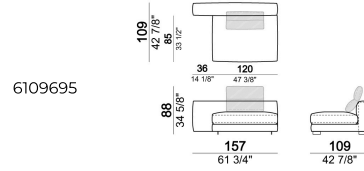

Central unit with right or left back.