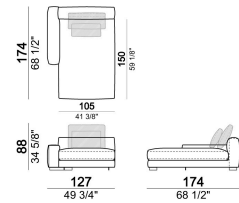

6109626

Composition "A" (left unit LARGE 187 cm + chaise-longue LARGE 167x194 cm with right short arm, 4 back cushions Atlas).

atlasA

Central unit with right or left back.

61096101

Back support with piping for back cushion

7109661

Chaise-longue SLIM with right or left short arm.

61096103

Composition "H" (central unit 277 cm with left back + central unit 157 cm with left back + right unit LARGE 157 cm, 3 back cushions Atlas, 2 back cushions 70x50 cm, 2 back cushions 55x40 cm + small table Noth 103x66 h. 35 cm moka oak/sucupira, varnished metal structure + small table Aka 103,5x84 h. 18 cm moka oak/sucupira, varnished metal structure).

atlasH

Right or left corner unit

6109651

Chaise-longue LARGE with right or left short arm.

61096109

Composition "L" (left unit SLIM 232 cm + unit LARGE 283 cm with left back, 3 back cushions Atlas, 2 back cushions 70x50 cm, 2 back cushions 55x40 cm).

Composition "D" (left unit LARGE 187 cm + chaise longue SLIM 152x194 cm with right short arm, 2 back cushions Atlas, 1 back cushion 70x50 cm, 1 back cushion 55x40 cm + small table Noth 103x66 h. 35 cm moka oak/sucupira, varnished metal structure).