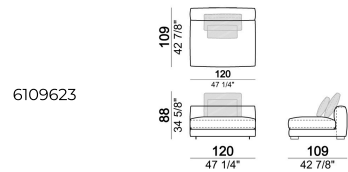

atlasH

Right or left corner unit

6109651

Chaise-longue LARGE with right or left short arm.

61096109

Composition "L" (left unit SLIM 232 cm + unit LARGE 283 cm with left back, 3 back cushions Atlas, 2 back cushions 70x50 cm, 2 back cushions 55x40 cm).

atlasL

Composition "C" (left unit SLIM 232 cm + chaise longue LARGE 167x194 cm with right short arm, 2 back cushions Atlas, 2 back cushions 70x50 cm, 2 back cushions 55x40 cm).

atlasC

Unit LARGE with right or left pouf

Unit LARGE with right or left back.

Central unit

Right or left unit LARGE

Composition "F" (right corner sofa LARGE 300 cm + central unit 240 cm with right pouf, 2 back cushions Atlas, 2 back cushions 70x50 cm, 2 back cushions 55x40 cm + small table Noth 83x41 h. 35 cm moka oak/sucupira, varnished metal structure).

Composition "D" (left unit LARGE 187 cm + chaise longue SLIM 152x194 cm with right short arm, 2 back cushions Atlas, 1 back cushion 70x50 cm, 1 back cushion 55x40 cm + small table Noth 103x66 h. 35 cm moka oak/sucupira, varnished metal structure).