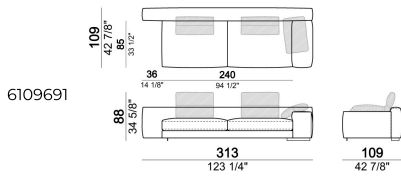

6109616

Right or left corner unit

6109655

Composition "N" (unit LARGE 193 cm with right back + central unit 157 cm with left back, 3 back cushions Atlas)

atlasN

Unit SLIM with right or left back.

6109677

Composition "O" (unit LARGE 223 cm with right back + central unit 210 cm with right pouf, 2 back cushions Atlas, 1 back cushion 70x50 cm, 1 back cushion 55x40 cm, small table Aka 103,5x84 h. 18 cm moka oak/sucupira, varnished metal structure).

atlasO

Unit LARGE with right or left back.

Central unit with right or left back.

Sofa SLIM

Back cushion

Unit SLIM with right or left back.

Unit LARGE with right or left back.

Corner sofa SLIM

Composition "C" (central unit 142 cm with left back + right unit LARGE 283 cm with left back, 4 back cushions Atlas + small table Noth 85x86 h. 35 cm moka oak/sucupira, varnished metal structure).

Back cushion