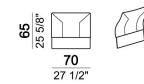

6109626

Composition "A" (left unit LARGE 187 cm + chaise-longue LARGE 167x194 cm with right short arm, 4 back cushions Atlas).

atlasA

Central unit with right or left back.

61096101

Back support with piping for back cushion

7109661

Chaise-longue SLIM with right or left short arm.

61096103

Composition "H" (central unit 277 cm with left back + central unit 157 cm with left back + right unit LARGE 157 cm, 3 back cushions Atlas, 2 back cushions 70x50 cm, 2 back cushions 55x40 cm + small table Noth 103x66 h. 35 cm moka oak/sucupira, varnished metal structure + small table Aka 103,5x84 h. 18 cm moka oak/sucupira, varnished metal structure).

atlasH

Right or left corner unit

6109651

Chaise-longue LARGE with right or left short arm.

61096109

Composition "L" (left unit SLIM 232 cm + unit LARGE 283 cm with left back, 3 back cushions Atlas, 2 back cushions 70x50 cm, 2 back cushions 55x40 cm).