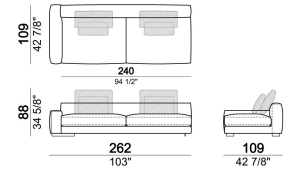

Right or left unit SLIM

6109639