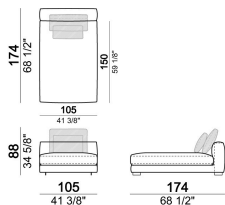

Dormeuse

61096111