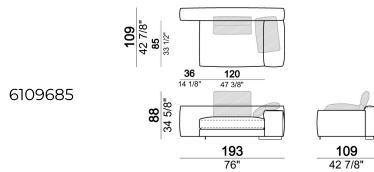

Unit LARGE with right or left back.