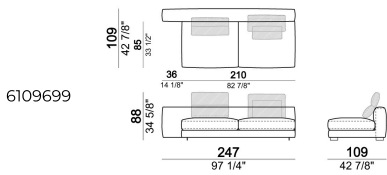

Central unit with right or left back.