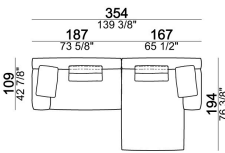

6109626

Composition "A" (left unit LARGE 187 cm + chaise-longue LARGE 167x194 cm with right short arm, 4 back cushions Atlas).

atlasA

Central unit with right or left back.

61096101

Back support with piping for back cushion

7109661

Chaise-longue SLIM with right or left short arm.

61096103

Composition "H" (central unit 277 cm with left back + central unit 157 cm with left back + right unit LARGE 157 cm, 3 back cushions Atlas, 2 back cushions 70x50 cm, 2 back cushions 55x40 cm + small table Noth 103x66 h. 35 cm moka oak/sucupira, varnished metal structure + small table Aka 103,5x84 h. 18 cm moka oak/sucupira, varnished metal structure).

atlasH

Right or left corner unit

6109651

Chaise-longue LARGE with right or left short arm.

61096109

Composition "L" (left unit SLIM 232 cm + unit LARGE 283 cm with left back, 3 back cushions Atlas, 2 back cushions 70x50 cm, 2 back cushions 55x40 cm).

Composition "D" (left unit LARGE 187 cm + chaise longue SLIM 152x194 cm with right short arm, 2 back cushions Atlas, 1 back cushion 70x50 cm, 1 back cushion 55x40 cm + small table Noth 103x66 h. 35 cm moka oak/sucupira, varnished metal structure).