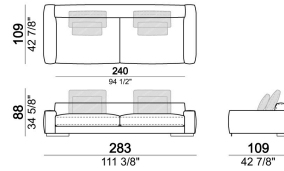

SPRINGING: elastic belts.

BACK SUPPORT: metal structure with elastic belts, covered with coupled synthetic lining 6mm.

SEAT HEIGHT: 41 cm

ARM HEIGHT: 53 cm (LARGE) 47 cm (SLIM).

FEET: metal, finishes black nickel or varnished micaceous brown or oxy grey, h.5 cm.

6109679

Unit SLIM with right or left back.

6109675

Right or left unit SLIM

6109633

Right or left corner unit with right or left pouf.

6109671

Sofa SLIM

6109604

Pouf

61096115

Sofa LARGE including 4 back cushions Atlas.

283
x
109

Right or left unit LARGE

6109643

Right or left unit SLIM

Composition "D" (left unit LARGE 187 cm + chaise longue SLIM 152x194 cm with right short arm, 2 back cushions Atlas, 1 back cushion 70x50 cm, 1 back cushion 55x40 cm + small table Noth 103x66 h. 35 cm moka oak/sucupira, varnished metal structure).