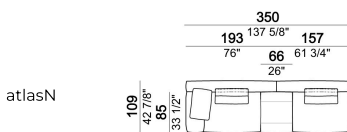

6109616

Right or left corner unit

6109655

Composition "N" (unit LARGE 193 cm with right back + central unit 157 cm with left back, 3 back cushions Atlas)

atlasN

Unit SLIM with right or left back.

6109677

Composition "O" (unit LARGE 223 cm with right back + central unit 210 cm with right pouf, 2 back cushions Atlas, 1 back cushion 70x50 cm, 1 back cushion 55x40 cm, small table Aka 103,5x84 h. 18 cm moka oak/sucupira, varnished metal structure).