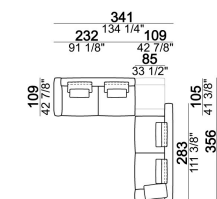

7109661

Chaise-longue SLIM with right or left short arm.

61096103

Composition "H" (central unit 277 cm with left back + central unit 157 cm with left back + right unit LARGE 157 cm, 3 back cushions Atlas, 2 back cushions 70x50 cm, 2 back cushions 55x40 cm + small table Noth 103x66 h. 35 cm moka oak/sucupira, varnished metal structure + small table Aka 103,5x84 h. 18 cm moka oak/sucupira, varnished metal structure).

atlasH

Right or left corner unit

6109651

Chaise-longue LARGE with right or left short arm.

61096109

Composition "L" (left unit SLIM 232 cm + unit LARGE 283 cm with left back, 3 back cushions Atlas, 2 back cushions 70x50 cm, 2 back cushions 55x40 cm).

atlasL

Composition "C" (left unit SLIM 232 cm + chaise longue LARGE 167x194 cm with right short arm, 2 back cushions Atlas, 2 back cushions 70x50 cm, 2 back cushions 55x40 cm).

atlasC

Unit LARGE with right or left pouf

Composition "D" (left unit LARGE 187 cm + chaise longue SLIM 152x194 cm with right short arm, 2 back cushions Atlas, 1 back cushion 70x50 cm, 1 back cushion 55x40 cm + small table Noth 103x66 h. 35 cm moka oak/sucupira, varnished metal structure).