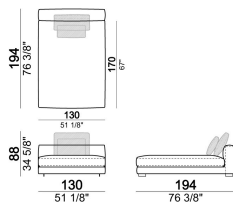

Composition "D" (left unit LARGE 187 cm + chaise longue SLIM 152x194 cm with right short arm, 2 back cushions Atlas, 1 back cushion 70x50 cm, 1 back cushion 55x40 cm + small table Noth 103x66 h. 35 cm moka oak/sucupira, varnished metal structure).

Right or left unit LARGE

Unit LARGE with right or left back.

6109683

Unit LARGE with right or left pouf

6109667

Composition "Q" (central unit 277 cm with left back + central unit 157 cm with left back + right unit LARGE 157 cm, 3 back cushions Atlas, 2 back cushions 70x50 cm, 2 back cushions 55x40 cm + small table Aka 103,5x84 h.18 cm moka oak/sucupira, varnished metal structure).

atlasQ

Dormeuse

6109612

Composition "P" (unit LARGE 283 cm with right back + central unit 142 cm with right back + unit SLIM 163 cm with left back, 4 back cushions Atlas, 1 back cushion 70x50 cm, 1 back cushion 55x40 cm + small table Aka 103,5x84 h.18 cm moka oak/sucupira, varnished metal structure).

atlasM

Composition "B" (central unit 187 cm with left back + chaise longue LARGE 167x194 cm with right short arm, 2 back cushions Atlas, 1 back cushion 70x50 cm, 1 back cushion 55x40 cm + small table Noth 83x41 h. 35 cm moka oak/sucupira, varnished metal structure).