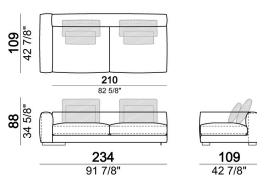

Right or left corner unit

6109657