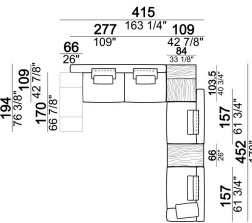

6109626

Composition "A" (left unit LARGE 187 cm + chaise-longue LARGE 167x194 cm with right short arm, 4 back cushions Atlas).

atlasA

Central unit with right or left back.

61096101

Back support with piping for back cushion

7109661

Chaise-longue SLIM with right or left short arm.

61096103

Composition "H" (central unit 277 cm with left back + central unit 157 cm with left back + right unit LARGE 157 cm, 3 back cushions Atlas, 2 back cushions 70x50 cm, 2 back cushions 55x40 cm + small table Noth 103x66 h. 35 cm moka oak/sucupira, varnished metal structure + small table Aka 103,5x84 h. 18 cm moka oak/sucupira, varnished metal structure).

atlasH

Right or left corner unit

6109651

Chaise-longue LARGE with right or left short arm.

61096109

Composition "L" (left unit SLIM 232 cm + unit LARGE 283 cm with left back, 3 back cushions Atlas, 2 back cushions 70x50 cm, 2 back cushions 55x40 cm).

atlasL

Composition "C" (left unit SLIM 232 cm + chaise longue LARGE 167x194 cm with right short arm, 2 back cushions Atlas, 2 back cushions 70x50 cm, 2 back cushions 55x40 cm).

atlasC

Unit LARGE with right or left pouf