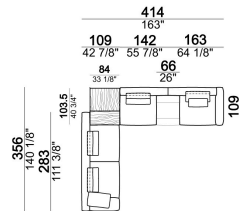

Right or left unit LARGE

Unit LARGE with right or left back.

6109683

Unit LARGE with right or left pouf

6109667

Composition "Q" (central unit 277 cm with left back + central unit 157 cm with left back + right unit LARGE 157 cm, 3 back cushions Atlas, 2 back cushions 70x50 cm, 2 back cushions 55x40 cm + small table Aka 103,5x84 h.18 cm moka oak/sucupira, varnished metal structure).

atlasQ

Dormeuse

6109612

Composition "P" (unit LARGE 283 cm with right back + central unit 142 cm with right back + unit SLIM 163 cm with left back, 4 back cushions Atlas, 1 back cushion 70x50 cm, 1 back cushion 55x40 cm + small table Aka 103,5x84 h.18 cm moka oak/sucupira, varnished metal structure).

atlasP

Chaise-longue SLIM with right or left short arm.

61096105

Sofa SLIM

6109602

Central unit with right or left pouf

6109629

Composition "M" (unit SLIM 268 cm with right back + central unit 210 cm with right pouf, 3 back cushions 70x50 cm, 3 back cushions 55x40 cm, small table Aka 103,5x84 h. 18 cm moka oak/sucupira, varnished metal structure).

atlasM

Composition "B" (central unit 187 cm with left back + chaise longue LARGE 167x194 cm with right short arm, 2 back cushions Atlas, 1 back cushion 70x50 cm, 1 back cushion 55x40 cm + small table Noth 83x41 h. 35 cm moka oak/sucupira, varnished metal structure).