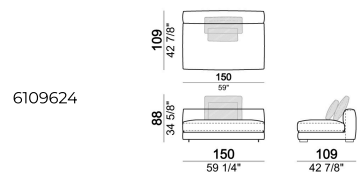

6109645

Central unit with right or left pouf

6109627

Pouf

61096116

Central unit

6109624

Chaise-longue LARGE with right or left short arm.