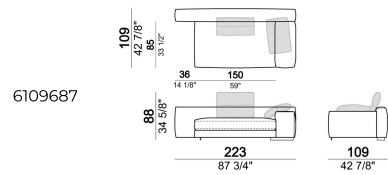

Unit LARGE with right or left back.