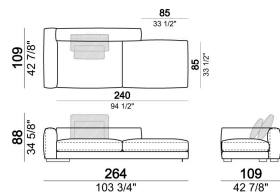

SPRINGING: elastic belts.

BACK SUPPORT: metal structure with elastic belts, covered with coupled synthetic lining 6mm.

SEAT HEIGHT: 41 cm

ARM HEIGHT: 53 cm (LARGE) 47 cm (SLIM).

FEET: metal, finishes black nickel or varnished micaceous brown or oxy grey, h.5 cm.

6109679

Unit SLIM with right or left back.

6109675

Right or left unit SLIM

6109633

Right or left corner unit with right or left pouf.

6109671

Sofa SLIM

6109604

Pouf

61096115

Sofa LARGE including 4 back cushions Atlas.

283
x
109

Right or left unit LARGE

6109643

Right or left unit SLIM

Composition "D" (left unit LARGE 187 cm + chaise longue SLIM 152x194 cm with right short arm, 2 back cushions Atlas, 1 back cushion 70x50 cm, 1 back cushion 55x40 cm + small table Noth 103x66 h. 35 cm moka oak/sucupira, varnished metal structure).