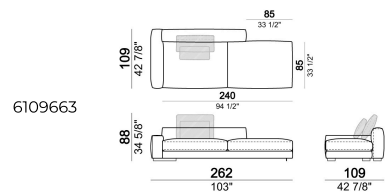

Unit LARGE with right or left back.

Central unit

Right or left unit LARGE

Composition "F" (right corner sofa LARGE 300 cm + central unit 240 cm with right pouf, 2 back cushions Atlas, 2 back cushions 70x50 cm, 2 back cushions 55x40 cm + small table Noth 83x41 h. 35 cm moka oak/sucupira, varnished metal structure).

Composition "D" (left unit LARGE 187 cm + chaise longue SLIM 152x194 cm with right short arm, 2 back cushions Atlas, 1 back cushion 70x50 cm, 1 back cushion 55x40 cm + small table Noth 103x66 h. 35 cm moka oak/sucupira, varnished metal structure).

Central unit with right or left back.

Sofa LARGE

Unit LARGE with right or left back.

Central unit

Sofa COMBO (1 arm SLIM and 1 arm LARGE)

Unit SLIM with right or left pouf

Sofa LARGE

Pouf

Right or left unit LARGE

Unit LARGE with right or left back.

6109683

Unit LARGE with right or left pouf

6109667

Composition "Q" (central unit 277 cm with left back + central unit 157 cm with left back + right unit LARGE 157 cm, 3 back cushions Atlas, 2 back cushions 70x50 cm, 2 back cushions 55x40 cm + small table Aka 103,5x84 h.18 cm moka oak/sucupira, varnished metal structure).