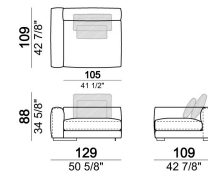

6109626

Composition "A" (left unit LARGE 187 cm + chaise-longue LARGE 167x194 cm with right short arm, 4 back cushions Atlas).

atlasA

Central unit with right or left back.

61096101

Back support with piping for back cushion

7109661

Chaise-longue SLIM with right or left short arm.

61096103

Composition "H" (central unit 277 cm with left back + central unit 157 cm with left back + right unit LARGE 157 cm, 3 back cushions Atlas, 2 back cushions 70x50 cm, 2 back cushions 55x40 cm + small table Noth 103x66 h. 35 cm moka oak/sucupira, varnished metal structure + small table Aka 103,5x84 h. 18 cm moka oak/sucupira, varnished metal structure).

atlasH

Right or left corner unit

6109651

Chaise-longue LARGE with right or left short arm.

61096109

Composition "L" (left unit SLIM 232 cm + unit LARGE 283 cm with left back, 3 back cushions Atlas, 2 back cushions 70x50 cm, 2 back cushions 55x40 cm).

atlasL

Composition "C" (left unit SLIM 232 cm + chaise longue LARGE 167x194 cm with right short arm, 2 back cushions Atlas, 2 back cushions 70x50 cm, 2 back cushions 55x40 cm).

atlasC

Unit LARGE with right or left pouf