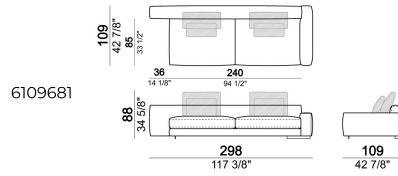

6109616

Right or left corner unit

6109655

Composition "N" (unit LARGE 193 cm with right back + central unit 157 cm with left back, 3 back cushions Atlas)

atlasN

Unit SLIM with right or left back.

6109677

Composition "O" (unit LARGE 223 cm with right back + central unit 210 cm with right pouf, 2 back cushions Atlas, 1 back cushion 70x50 cm, 1 back cushion 55x40 cm, small table Aka 103,5x84 h. 18 cm moka oak/sucupira, varnished metal structure).

atlasO

Unit LARGE with right or left back.

Central unit with right or left back.

Sofa SLIM

Back cushion

Unit SLIM with right or left back.

Unit LARGE with right or left back.

Corner sofa SLIM

Composition "C" (central unit 142 cm with left back + right unit LARGE 283 cm with left back, 4 back cushions Atlas + small table Noth 85x86 h. 35 cm moka oak/sucupira, varnished metal structure).

Back cushion