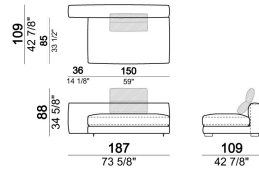

Central unit with right or left back.

6109697