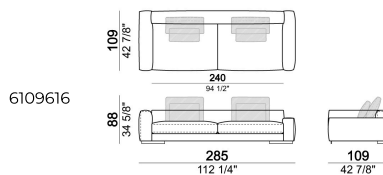

61096107

Sofa LARGE

6109605

Central unit with right or left back.

6109695

Back cushion

7109665

Corner sofa SLIM

6109616

Right or left corner unit

6109655

Composition "N" (unit LARGE 193 cm with right back + central unit 157 cm with left back, 3 back cushions Atlas)

atlasN

Unit SLIM with right or left back.

6109677

Composition "O" (unit LARGE 223 cm with right back + central unit 210 cm with right pouf, 2 back cushions Atlas, 1 back cushion 70x50 cm, 1 back cushion 55x40 cm, small table Aka 103,5x84 h. 18 cm moka oak/sucupira, varnished metal structure).