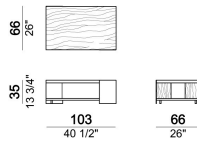

Coffee Table

5703702