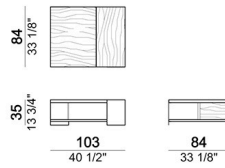

**LOWER TOP AND SIDES:** wood veneered in moka oak, sucupira or mat ebony.

Coffee Table

5703706

Coffee Table

5703705

Coffee Table

5703704

Coffee Table