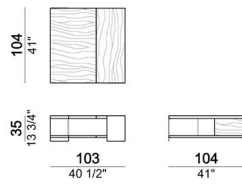

Coffee Table

5703706