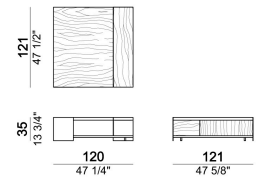

**LOWER TOP AND SIDES:** wood veneered in moka oak, sucupira or mat ebony.

Coffee Table

5703706

Coffee Table

5703705

Coffee Table

5703704

Coffee Table