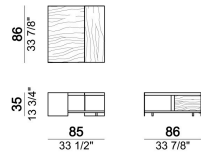

Coffee Table

5703703