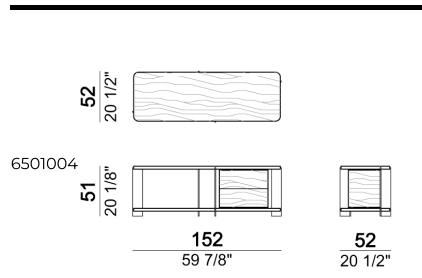

Console chest of drawers