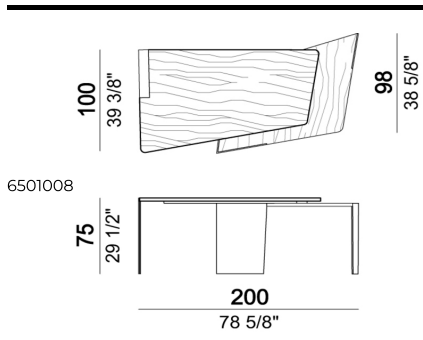

Executive desk