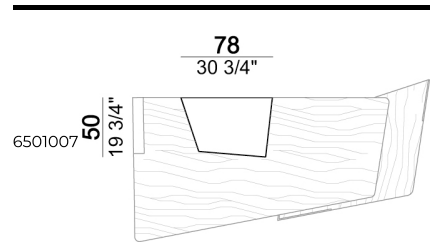

Executive desk

Console chest of drawers

PAD

Executive desk