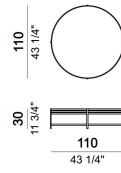

# COFFEE TABLE ULA

*designed by Giannella Ventura 2005*

**STRUCTURE:** polished steel or metal, finishes: titanium or brass.

**TOP:** grey tempered glass.

Coffee Table

5700801

Coffee Table

5700803