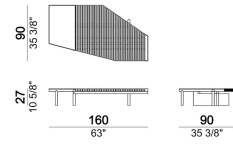

**TRAY:** aluminium with epoxy powder coating, colours corten and olive.

Coffee Table

5700402

Tray

5700404

Coffee Table

5700403

Coffee Table