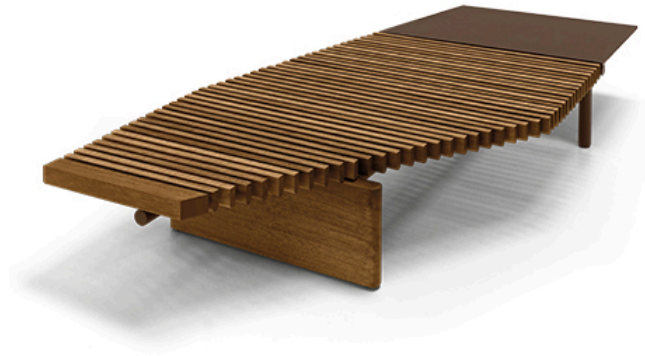

# COFFEE TABLE TALAMONE

*designed by Mauro Lipparini 2022*

**STRUCTURE:** zinc-coated metal, epoxy powder coating, colours corten and olive.

**TOP:** solid iroko wooden laths with water-repellent vegetable oils finish and zinc-coated metal, epoxy powder coating, colours corten and olive.

**TRAY:** aluminium with epoxy powder coating, colours corten and olive.

Coffee Table

5700402

Tray

5700404

Coffee Table

5700403

Coffee Table