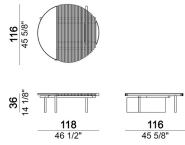

Coffee Table

5700402