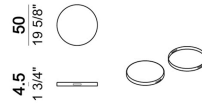

**TRAY:** aluminium with epoxy powder coating, colours corten and olive.

Coffee Table

5700402

Tray

5700404

Coffee Table

5700403

Coffee Table