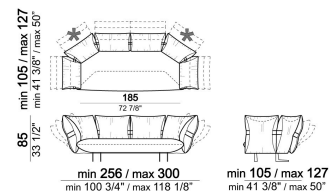

smoothh

Unit with 3 back cushions and right or  
left pouf

6110029

Sofa

6110004

Composition "D" (chaise-longue  
128/150x168/190 cm with left long arm  
+ central unit 176 cm)

smoothh

Right or left unit

6110027

Chaise-longue with right or left short  
arm

6110037

Cushion

7110053

Composition "C" (left unit 186/208 cm +  
left unit 287/309 cm with 4 back  
cushions and right pouf)

smoothc

Sofa

6110003

Sofa

6110007

Composition "G" (central unit 176 cm +  
pouf 112x112 cm + right unit 246/268  
cm)

smoothg

Sofa

6110004

Composition "F" (left unit  
168/190x128/150 cm + right unit 186/208  
cm)

smootha

Central unit

6110022

Right or left unit - depth 128/150 cm

6110033

Sofa

Composition "E" (left unit 186/208 cm + sofa 316/360 cm)

smoothe