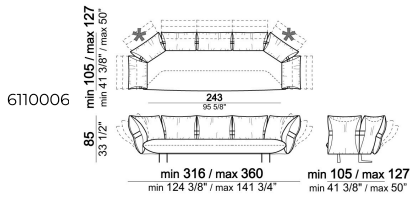

**ARM HEIGHT:** 68 cm (minimum) - 85 cm (maximum).

**FEET:** metal, finishes black nickel or titanium or varnished micaceous brown or oxy grey, h.16,5 cm.

**On request feet can be supplied 3 cm higher by using spacers that may be at sight, with an extra charge.**

6110003

Sofa

6110007

Composition "G" (central unit 176 cm +  
pouf 112x112 cm + right unit 246/268  
cm)

smoothg

Sofa

6110004

Composition "F" (left unit  
168/190x128/150 cm + right unit 186/208  
cm)

smootha

Central unit

6110022

Right or left unit - depth 128/150 cm

6110033

Sofa

Composition "E" (left unit 186/208 cm + sofa 316/360 cm)

smoothe

smoothno

Right or left unit

Unit with 4 back cushions and right or left pouf

Composition "B" (right unit 186/208 cm + chaise-longue 128/150x176/198 cm with left short arm)

smoothb