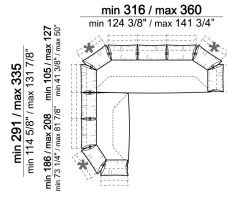

6110027

Chaise-longue with right or left short  
arm

6110037

Cushion

7110053

Composition "C" (left unit 186/208 cm +  
left unit 287/309 cm with 4 back  
cushions and right pouf)

smoothc

Sofa

6110003

Sofa

6110007

Composition "G" (central unit 176 cm +  
pouf 112x112 cm + right unit 246/268  
cm)

smoothg

Sofa

6110004

Composition "F" (left unit  
168/190x128/150 cm + right unit 186/208  
cm)

smootha

Central unit

6110022

Right or left unit - depth 128/150 cm

6110033

Sofa

Composition "E" (left unit 186/208 cm + sofa 316/360 cm)

smoothe

smoothno

Right or left unit

Unit with 4 back cushions and right or left pouf

Composition "B" (right unit 186/208 cm + chaise-longue 128/150x176/198 cm with left short arm)

smoothb