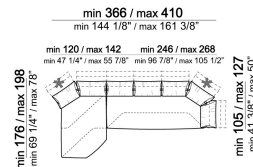

**ARM HEIGHT:** 68 cm (minimum) - 85 cm (maximum).

**FEET:** metal, finishes black nickel or titanium or varnished micaceous brown or oxy grey, h.16,5 cm.

**On request feet can be supplied 3 cm higher by using spacers that may be at sight, with an extra charge.**

6110027

Chaise-longue with right or left short  
arm

6110037

Cushion

7110053

Composition "C" (left unit 186/208 cm +  
left unit 287/309 cm with 4 back  
cushions and right pouf)

smoothc

Sofa

6110003

Sofa

6110007

Composition "G" (central unit 176 cm +  
pouf 112x112 cm + right unit 246/268  
cm)

smoothg

Sofa

6110004

Composition "F" (left unit  
168/190x128/150 cm + right unit 186/208  
cm)

smootha

Central unit

6110022

Right or left unit - depth 128/150 cm

6110033

Sofa

Composition "E" (left unit 186/208 cm + sofa 316/360 cm)

smoothe