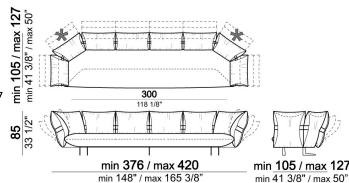

smoothh

Unit with 3 back cushions and right or  
left pouf

6110029

Sofa

6110004

Composition "D" (chaise-longue  
128/150x168/190 cm with left long arm  
+ central unit 176 cm)

smoothh

Right or left unit

6110027

Chaise-longue with right or left short  
arm

6110037

Cushion

7110053

Composition "C" (left unit 186/208 cm +  
left unit 287/309 cm with 4 back  
cushions and right pouf)

smoothc

Sofa

6110003

Sofa

6110007

Composition "G" (central unit 176 cm +  
pouf 112x112 cm + right unit 246/268  
cm)

smoothg

Sofa

6110004

Composition "F" (left unit  
168/190x128/150 cm + right unit 186/208  
cm)

smootha

Central unit

6110022

Right or left unit - depth 128/150 cm

6110033

Sofa

Composition "E" (left unit 186/208 cm + sofa 316/360 cm)

smoothe