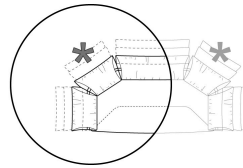

smootha

Central unit

6110022

Right or left unit - depth 128/150 cm

6110033

Sofa

Composition "E" (left unit 186/208 cm + sofa 316/360 cm)

smoothe

Pouf

6110050

Central unit

Back cushions marked with (\*) are supplied with a mechanism that allows three sitting positions. The other back cushions are supplied with a mechanism that allows four sitting positions.

smoothno

Right or left unit

Unit with 4 back cushions and right or left pouf

Composition "B" (right unit 186/208 cm + chaise-longue 128/150x176/198 cm with left short arm)

smoothb