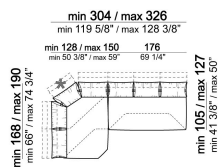

**ARM HEIGHT:** 68 cm (minimum) - 85 cm (maximum).

**FEET:** metal, finishes black nickel or titanium or varnished micaceous brown or oxy grey, h.16,5 cm.

**On request feet can be supplied 3 cm higher by using spacers that may be at sight, with an extra charge.**

smoothh

Unit with 3 back cushions and right or  
left pouf

6110029

Sofa

6110004

Composition "D" (chaise-longue  
128/150x168/190 cm with left long arm  
+ central unit 176 cm)

smoothh

Right or left unit

6110027

Chaise-longue with right or left short  
arm

6110037

Cushion

7110053

Composition "C" (left unit 186/208 cm +  
left unit 287/309 cm with 4 back  
cushions and right pouf)

smoothc

Sofa

6110003

Sofa

6110007

Composition "G" (central unit 176 cm +  
pouf 112x112 cm + right unit 246/268  
cm)

smoothg

Sofa

6110004

Composition "F" (left unit  
168/190x128/150 cm + right unit 186/208  
cm)