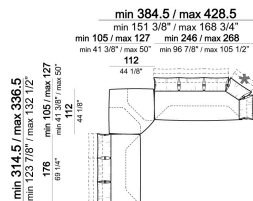

**ARM HEIGHT:** 68 cm (minimum) - 85 cm (maximum).

**FEET:** metal, finishes black nickel or titanium or varnished micaceous brown or oxy grey, h.16,5 cm.

**On request feet can be supplied 3 cm higher by using spacers that may be at sight, with an extra charge.**

6110027

Chaise-longue with right or left short  
arm

6110037

Cushion

7110053

Composition "C" (left unit 186/208 cm +  
left unit 287/309 cm with 4 back  
cushions and right pouf)

smoothc

Sofa

6110003

Sofa

6110007

Composition "G" (central unit 176 cm +  
pouf 112x112 cm + right unit 246/268  
cm)

smoothg

Sofa

6110004

Composition "F" (left unit  
168/190x128/150 cm + right unit 186/208  
cm)

smootha

Central unit

6110022

Right or left unit - depth 128/150 cm

6110033

Sofa

Composition "E" (left unit 186/208 cm + sofa 316/360 cm)

smoothe