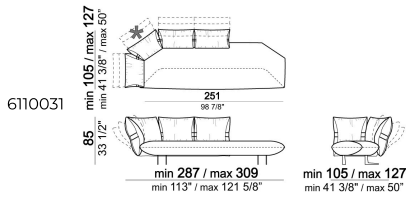

6110003

Sofa

6110007

Composition "G" (central unit 176 cm +  
pouf 112x112 cm + right unit 246/268  
cm)

smoothg

Sofa

6110004

Composition "F" (left unit  
168/190x128/150 cm + right unit 186/208  
cm)

smootha

Central unit

6110022

Right or left unit - depth 128/150 cm

6110033

Sofa

Composition "E" (left unit 186/208 cm + sofa 316/360 cm)

smoothe

Pouf

6110050

Central unit

Back cushions marked with (\*) are supplied with a mechanism that allows three sitting positions. The other back cushions are supplied with a mechanism that allows four sitting positions.

smoothno

Right or left unit

Unit with 4 back cushions and right or left pouf

Composition "B" (right unit 186/208 cm + chaise-longue 128/150x176/198 cm with left short arm)

smoothb