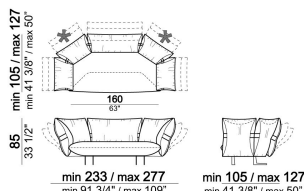

smoothh

Unit with 3 back cushions and right or  
left pouf

6110029

Sofa

6110004

Composition "D" (chaise-longue  
128/150x168/190 cm with left long arm  
+ central unit 176 cm)

smoothh

Right or left unit

6110027

Chaise-longue with right or left short  
arm

6110037

Cushion

7110053

Composition "C" (left unit 186/208 cm +  
left unit 287/309 cm with 4 back  
cushions and right pouf)

smoothc

Sofa

6110003

Sofa

6110007

Composition "G" (central unit 176 cm +  
pouf 112x112 cm + right unit 246/268  
cm)

smoothg

Sofa

6110004

Composition "F" (left unit  
168/190x128/150 cm + right unit 186/208  
cm)

smootha

Central unit

6110022

Right or left unit - depth 128/150 cm

6110033

Sofa

Composition "E" (left unit 186/208 cm + sofa 316/360 cm)

smoothe