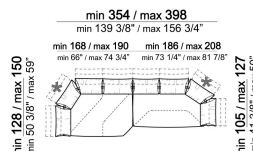

**ARM HEIGHT:** 68 cm (minimum) - 85 cm (maximum).

**FEET:** metal, finishes black nickel or titanium or varnished micaceous brown or oxy grey, h.16,5 cm.

**On request feet can be supplied 3 cm higher by using spacers that may be at sight, with an extra charge.**

6110027

Chaise-longue with right or left short  
arm

6110037

Cushion

7110053

Composition "C" (left unit 186/208 cm +  
left unit 287/309 cm with 4 back  
cushions and right pouf)

smoothc

Sofa

6110003

Sofa

6110007

Composition "G" (central unit 176 cm +  
pouf 112x112 cm + right unit 246/268  
cm)

smoothg

Sofa

6110004

Composition "F" (left unit  
168/190x128/150 cm + right unit 186/208  
cm)

smootha

Central unit

6110022

Right or left unit - depth 128/150 cm

6110033

Sofa

Composition "E" (left unit 186/208 cm + sofa 316/360 cm)

smoothe