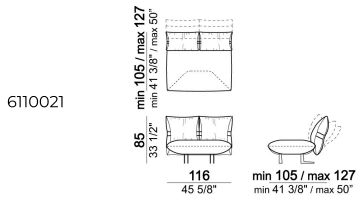

Central unit