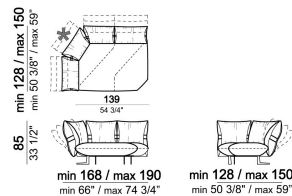

6110027

Chaise-longue with right or left short  
arm

6110037

Cushion

7110053

Composition "C" (left unit 186/208 cm +  
left unit 287/309 cm with 4 back  
cushions and right pouf)

smoothc

Sofa

6110003

Sofa

6110007

Composition "G" (central unit 176 cm +  
pouf 112x112 cm + right unit 246/268  
cm)

smoothg

Sofa

6110004

Composition "F" (left unit  
168/190x128/150 cm + right unit 186/208  
cm)

smootha

Central unit

6110022

Right or left unit - depth 128/150 cm

6110033

Sofa

Composition "E" (left unit 186/208 cm + sofa 316/360 cm)

smoothe

smoothno

Right or left unit

Unit with 4 back cushions and right or left pouf

Composition "B" (right unit 186/208 cm + chaise-longue 128/150x176/198 cm with left short arm)

smoothb