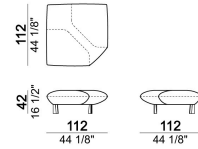

Pouf

6110050