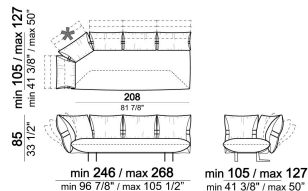

smoothh

Unit with 3 back cushions and right or  
left pouf

6110029

Sofa

6110004

Composition "D" (chaise-longue  
128/150x168/190 cm with left long arm  
+ central unit 176 cm)

smoothh

Right or left unit

6110027

Chaise-longue with right or left short  
arm

6110037

Cushion

7110053

Composition "C" (left unit 186/208 cm +  
left unit 287/309 cm with 4 back  
cushions and right pouf)

smoothc

Sofa

6110003

Sofa

6110007

Composition "G" (central unit 176 cm +  
pouf 112x112 cm + right unit 246/268  
cm)

smoothg

Sofa

6110004

Composition "F" (left unit  
168/190x128/150 cm + right unit 186/208  
cm)

smootha

Central unit

6110022

Right or left unit - depth 128/150 cm

6110033

Sofa

Composition "E" (left unit 186/208 cm + sofa 316/360 cm)

smoothe