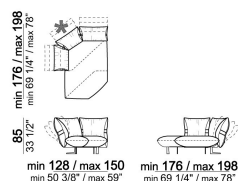

smoothh

Unit with 3 back cushions and right or  
left pouf

6110029

Sofa

6110004

Composition "D" (chaise-longue  
128/150x168/190 cm with left long arm  
+ central unit 176 cm)

smoothh

Right or left unit

6110027

Chaise-longue with right or left short  
arm

6110037

Cushion

7110053

Composition "C" (left unit 186/208 cm +  
left unit 287/309 cm with 4 back  
cushions and right pouf)

smoothc

Sofa

6110003

Sofa

6110007

Composition "G" (central unit 176 cm +  
pouf 112x112 cm + right unit 246/268  
cm)

smoothg

Sofa

6110004

Composition "F" (left unit  
168/190x128/150 cm + right unit 186/208  
cm)

smootha

Central unit

6110022

Right or left unit - depth 128/150 cm

6110033

Sofa

Composition "E" (left unit 186/208 cm + sofa 316/360 cm)

smoothe