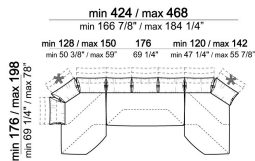

**ARM AND BACK UPHOLSTERY:** expanded polyurethane of varied densities (HT45 + 40P + D35EM + D18CDSS) covered with downproof white cotton cover filled with 100% natural feathers.

**SEAT HEIGHT:** 42 cm - 45 cm with feet h. 19,5 cm.

**ARM HEIGHT:** 68 cm (minimum) - 85 cm (maximum).

**FEET:** metal, finishes black nickel or titanium or varnished micaceous brown or oxy grey, h.16,5 cm.

**On request feet can be supplied 3 cm higher by using spacers that may be at sight, with an extra charge.**

smoothh

Unit with 3 back cushions and right or  
left pouf

6110029

Sofa

6110004

Composition "D" (chaise-longue  
128/150x168/190 cm with left long arm  
+ central unit 176 cm)

smoothh

Right or left unit

6110003

Sofa

6110007

Composition "G" (central unit 176 cm +  
pouf 112x112 cm + right unit 246/268  
cm)

smoothg

Sofa

6110004

Composition "F" (left unit  
168/190x128/150 cm + right unit 186/208  
cm)