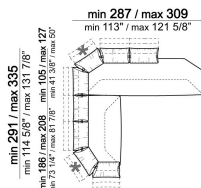

smoothh

Unit with 3 back cushions and right or  
left pouf

6110029

Sofa

6110004

Composition "D" (chaise-longue  
128/150x168/190 cm with left long arm  
+ central unit 176 cm)

smoothh

Right or left unit

6110027

Chaise-longue with right or left short  
arm

6110037

Cushion

7110053

Composition "C" (left unit 186/208 cm +  
left unit 287/309 cm with 4 back  
cushions and right pouf)

smoothc

Sofa

6110003

Sofa

6110007

Composition "G" (central unit 176 cm +  
pouf 112x112 cm + right unit 246/268  
cm)

smoothg

Sofa

6110004

Composition "F" (left unit  
168/190x128/150 cm + right unit 186/208  
cm)

smootha

Central unit

6110022

Right or left unit - depth 128/150 cm

6110033

Sofa

Composition "E" (left unit 186/208 cm + sofa 316/360 cm)

smoothe