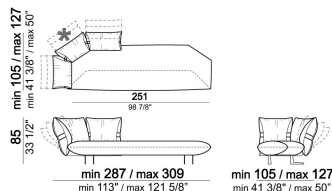

**ARM HEIGHT:** 68 cm (minimum) - 85 cm (maximum).

**FEET:** metal, finishes black nickel or titanium or varnished micaceous brown or oxy grey, h.16,5 cm.

**On request feet can be supplied 3 cm higher by using spacers that may be at sight, with an extra charge.**

smoothh

Unit with 3 back cushions and right or  
left pouf

6110029

Sofa

6110004

Composition "D" (chaise-longue  
128/150x168/190 cm with left long arm  
+ central unit 176 cm)

smoothh

Right or left unit

6110027

Chaise-longue with right or left short  
arm

6110037

Cushion

7110053

Composition "C" (left unit 186/208 cm +  
left unit 287/309 cm with 4 back  
cushions and right pouf)

smoothc

Sofa

6110003

Sofa

6110007

Composition "G" (central unit 176 cm +  
pouf 112x112 cm + right unit 246/268  
cm)

smoothg

Sofa

6110004

Composition "F" (left unit  
168/190x128/150 cm + right unit 186/208  
cm)