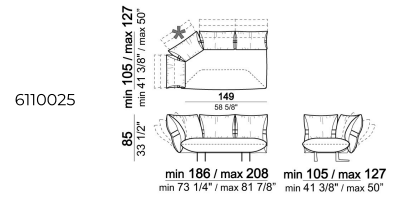

6110003

Sofa

6110007

Composition "G" (central unit 176 cm +  
pouf 112x112 cm + right unit 246/268  
cm)

smoothg

Sofa

6110004

Composition "F" (left unit  
168/190x128/150 cm + right unit 186/208  
cm)

smootha

Central unit

6110022

Right or left unit - depth 128/150 cm

6110033

Sofa

Composition "E" (left unit 186/208 cm + sofa 316/360 cm)

smoothe

Pouf

6110050

Central unit

Back cushions marked with (\*) are supplied with a mechanism that allows three sitting positions. The other back cushions are supplied with a mechanism that allows four sitting positions.

smoothno

Right or left unit

Unit with 4 back cushions and right or left pouf

Composition "B" (right unit 186/208 cm + chaise-longue 128/150x176/198 cm with left short arm)

smoothb