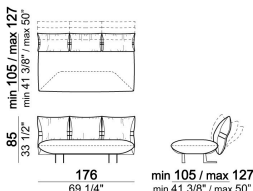

6110027

Chaise-longue with right or left short  
arm

6110037

Cushion

7110053

Composition "C" (left unit 186/208 cm +  
left unit 287/309 cm with 4 back  
cushions and right pouf)

smoothc

Sofa

6110003

Sofa

6110007

Composition "G" (central unit 176 cm +  
pouf 112x112 cm + right unit 246/268  
cm)

smoothg

Sofa

6110004

Composition "F" (left unit  
168/190x128/150 cm + right unit 186/208  
cm)

smootha

Central unit

6110022

Right or left unit - depth 128/150 cm

6110033

Sofa

Composition "E" (left unit 186/208 cm + sofa 316/360 cm)

smoothe

smoothno

Right or left unit

Unit with 4 back cushions and right or left pouf

Composition "B" (right unit 186/208 cm + chaise-longue 128/150x176/198 cm with left short arm)

smoothb