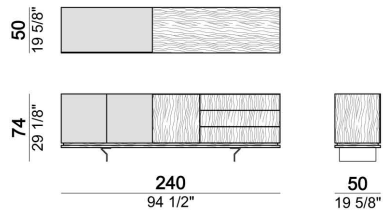

ARKETIPO / INDOOR

SIDEBOARD BROOKLYN

designed by Gino Carollo 2021

BASE: metal, finishes: black nickel or varnished micaceous brown or oxy grey.

STRUCTURE: one storage unit with 3 drawers and 1 door in MDF veneered eucalyptus or Zebrano; one storage unit with 2 doors and 1 inner shelf in smoked glass.

ATTENTION: the glass storage unit can be placed on the right- or on the left-hand side.

Sideboard in wood and glass

Sideboard in glass with wooden base

Sideboard in wood