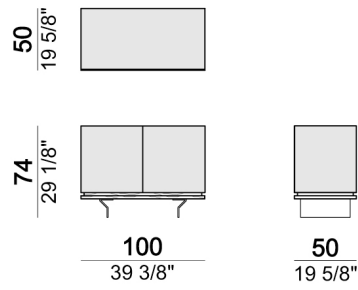

ARKETIPO / INDOOR

SIDEBOARD BROOKLYN

designed by Gino Carollo 2021

BASE: metal, finishes: black nickel or varnished micaceous brown or oxy grey.

STRUCTURE: one storage unit with 3 drawers and 1 door in MDF veneered eucalyptus or Zebrano; one storage unit with 2 doors and 1 inner shelf in smoked glass.

ATTENTION: the glass storage unit can be placed on the right- or on the left-hand side.

Sideboard in wood and glass

Sideboard in glass with wooden base

Sideboard in wood