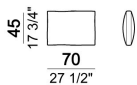

**ARM HEIGHT:** 65 cm.

**FEET:** metal, finishes: titanium or black nickel or varnished micaceous brown or oxy grey, h. 9 cm. **On request feet can be supplied 5 cm higher with an extra charge.**

Composition "C" (left unit 231 cm, central unit 145x173 cm with right angle 45°, unit with right pouf and angle 45°, 4 back cushions 80 cm).

Composition "B" (left unit 231 cm, unit with right pouf and angle 45°, 3 back cushions 80 cm).

Back cushion

Back cushion

Right or left unit

Pouf

Sofa

Right or left unit

Central unit

Sofa

Central unit with right or left angle 45°

Central unit with right or left angle 30°

Unit with right or left pouf and angle 45°

Back cushion

Composition "E" (left unit 231 cm + chaise-longue with right full arm 112x171 cm + 2 back cushions 80 cm + 1 back cushion 70 cm).