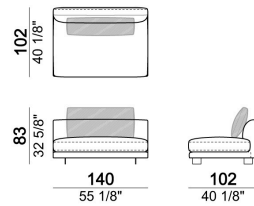

**BACK CUSHION UPHOLSTERY (7110461):** downproof cotton cover coupled with resinated lining; filling in 100% goose feathers.

**SPRINGING:** elastic belts.

**SEAT HEIGHT:** 40 cm - 45 cm with feet h. 14 cm.

**ARM HEIGHT:** 65 cm.

**FEET:** metal, finishes: titanium or black nickel or varnished micaceous brown or oxy grey, h. 9 cm. **On request feet can be supplied 5 cm higher with an extra charge.**

Composition "C" (left unit 231 cm, central unit 145x173 cm with right angle 45°, unit with right pouf and angle 45°, 4 back cushions 80 cm).

Sofa

Back cushion

Right or left unit

Central unit

Composition "F" (left unit 231 cm + central unit 145x173 with angle 45° + 3 back cushions 80 cm).

Right or left unit with angle 45°

Pouf

Composition "A" (left unit 191 cm, chaise-longue with right long arm 112x171 cm, 3 back cushions 70 cm, 1 back cushion 57x42 cm).

Composition "B" (left unit 231 cm, unit with right pouf and angle 45°, 3 back cushions 80 cm).

Back cushion

Back cushion

Right or left unit

Pouf

Sofa

Right or left unit

Central unit