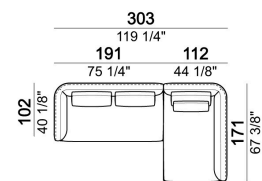

**ARM HEIGHT:** 65 cm.

**FEET:** metal, finishes: titanium or black nickel or varnished micaceous brown or oxy grey, h. 9 cm. **On request feet can be supplied 5 cm higher with an extra charge.**

Composition "C" (left unit 231 cm, central unit 145x173 cm with right angle 45°, unit with right pouf and angle 45°, 4 back cushions 80 cm).

Sofa

Back cushion

Right or left unit

Central unit

Composition "F" (left unit 231 cm + central unit 145x173 with angle 45° + 3 back cushions 80 cm).

Right or left unit with angle 45°

Pouf

Composition "A" (left unit 191 cm, chaise-longue with right long arm 112x171 cm, 3 back cushions 70 cm, 1 back cushion 57x42 cm).

Composition "B" (left unit 231 cm, unit with right pouf and angle 45°, 3 back cushions 80 cm).

Back cushion

Back cushion

Right or left unit

Pouf

Sofa

Right or left unit

Central unit

Sofa

Central unit with right or left angle 45°

Central unit with right or left angle 30°

Unit with right or left pouf and angle 45°

Back cushion

Composition "E" (left unit 231 cm + chaise-longue with right full arm 112x171 cm + 2 back cushions 80 cm + 1 back cushion 70 cm).