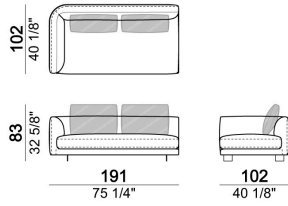

**ARM HEIGHT:** 65 cm.

**FEET:** metal, finishes: titanium or black nickel or varnished micaceous brown or oxy grey, h. 9 cm. **On request feet can be supplied 5 cm higher with an extra charge.**

Composition "C" (left unit 231 cm, central unit 145x173 cm with right angle 45°, unit with right pouf and angle 45°, 4 back cushions 80 cm).

Sofa

Back cushion

Right or left unit

Central unit

Composition "F" (left unit 231 cm + central unit 145x173 with angle 45° + 3 back cushions 80 cm).

Right or left unit with angle 45°

Pouf

Composition "A" (left unit 191 cm, chaise-longue with right long arm 112x171 cm, 3 back cushions 70 cm, 1 back cushion 57x42 cm).

Composition "B" (left unit 231 cm, unit with right pouf and angle 45°, 3 back cushions 80 cm).

Back cushion

Back cushion

Right or left unit

Pouf

Sofa

Right or left unit

Central unit

Sofa

Central unit with right or left angle 45°

Central unit with right or left angle 30°

Unit with right or left pouf and angle 45°

Back cushion

Composition "E" (left unit 231 cm + chaise-longue with right full arm 112x171 cm + 2 back cushions 80 cm + 1 back cushion 70 cm).