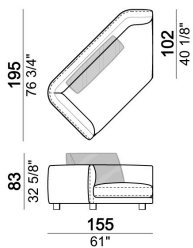

**ARM HEIGHT:** 65 cm.

**FEET:** metal, finishes: titanium or black nickel or varnished micaceous brown or oxy grey, h. 9 cm. **On request feet can be supplied 5 cm higher with an extra charge.**

Composition "C" (left unit 231 cm, central unit 145x173 cm with right angle 45°, unit with right pouf and angle 45°, 4 back cushions 80 cm).

Sofa

Back cushion

Right or left unit

Central unit

Composition "F" (left unit 231 cm + central unit 145x173 with angle 45° + 3 back cushions 80 cm).

Right or left unit with angle 45°

Pouf

Composition "A" (left unit 191 cm, chaise-longue with right long arm 112x171 cm, 3 back cushions 70 cm, 1 back cushion 57x42 cm).

Composition "B" (left unit 231 cm, unit with right pouf and angle 45°, 3 back cushions 80 cm).

Back cushion

Back cushion

Right or left unit

Pouf

Sofa

Right or left unit

Central unit

Sofa

Central unit with right or left angle 45°

Central unit with right or left angle 30°

Unit with right or left pouf and angle 45°

Back cushion

Composition "E" (left unit 231 cm + chaise-longue with right full arm 112x171 cm + 2 back cushions 80 cm + 1 back cushion 70 cm).