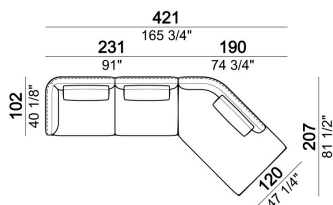

**ARM HEIGHT:** 65 cm.

**FEET:** metal, finishes: titanium or black nickel or varnished micaceous brown or oxy grey, h. 9 cm. **On request feet can be supplied 5 cm higher with an extra charge.**

Composition "C" (left unit 231 cm, central unit 145x173 cm with right angle 45°, unit with right pouf and angle 45°, 4 back cushions 80 cm).

Sofa

Back cushion

Right or left unit

Central unit

Composition "F" (left unit 231 cm + central unit 145x173 with angle 45° + 3 back cushions 80 cm).

Right or left unit with angle 45°

Pouf

Composition "A" (left unit 191 cm, chaise-longue with right long arm 112x171 cm, 3 back cushions 70 cm, 1 back cushion 57x42 cm).

Composition "B" (left unit 231 cm, unit with right pouf and angle 45°, 3 back cushions 80 cm).

Back cushion

Back cushion

Right or left unit

Pouf

Sofa

Right or left unit

Central unit

Sofa

Central unit with right or left angle 45°

Central unit with right or left angle 30°

Unit with right or left pouf and angle 45°

Back cushion

Composition "E" (left unit 231 cm + chaise-longue with right full arm 112x171 cm + 2 back cushions 80 cm + 1 back cushion 70 cm).