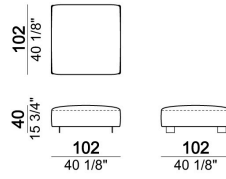

**ARM HEIGHT:** 65 cm.

**FEET:** metal, finishes: titanium or black nickel or varnished micaceous brown or oxy grey, h. 9 cm. **On request feet can be supplied 5 cm higher with an extra charge.**

Composition "C" (left unit 231 cm, central unit 145x173 cm with right angle 45°, unit with right pouf and angle 45°, 4 back cushions 80 cm).

Sofa

Back cushion

Right or left unit

Central unit

Composition "F" (left unit 231 cm + central unit 145x173 with angle 45° + 3 back cushions 80 cm).

Right or left unit with angle 45°

Pouf

Composition "A" (left unit 191 cm, chaise-longue with right long arm 112x171 cm, 3 back cushions 70 cm, 1 back cushion 57x42 cm).

Composition "B" (left unit 231 cm, unit with right pouf and angle 45°, 3 back cushions 80 cm).

Back cushion

Back cushion

Right or left unit

Pouf

Sofa

Right or left unit

Central unit

Sofa

Central unit with right or left angle 45°

Central unit with right or left angle 30°

Unit with right or left pouf and angle 45°

Back cushion

Composition "E" (left unit 231 cm + chaise-longue with right full arm 112x171 cm + 2 back cushions 80 cm + 1 back cushion 70 cm).