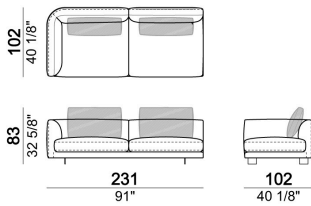

**BACK CUSHION UPHOLSTERY (7110461):** downproof cotton cover coupled with resinated lining; filling in 100% goose feathers.

**SPRINGING:** elastic belts.

**SEAT HEIGHT:** 40 cm - 45 cm with feet h. 14 cm.

**ARM HEIGHT:** 65 cm.

**FEET:** metal, finishes: titanium or black nickel or varnished micaceous brown or oxy grey, h. 9 cm. **On request feet can be supplied 5 cm higher with an extra charge.**

Composition "C" (left unit 231 cm, central unit 145x173 cm with right angle 45°, unit with right pouf and angle 45°, 4 back cushions 80 cm).

Sofa

Back cushion

Right or left unit

Central unit

Composition "F" (left unit 231 cm + central unit 145x173 with angle 45° + 3 back cushions 80 cm).

Right or left unit with angle 45°

Pouf

Composition "A" (left unit 191 cm, chaise-longue with right long arm 112x171 cm, 3 back cushions 70 cm, 1 back cushion 57x42 cm).

Composition "B" (left unit 231 cm, unit with right pouf and angle 45°, 3 back cushions 80 cm).

Back cushion

Back cushion

Right or left unit

Pouf

Sofa

Right or left unit

Central unit