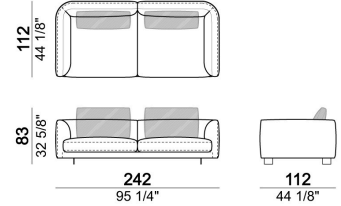

**ARM HEIGHT:** 65 cm.

**FEET:** metal, finishes: titanium or black nickel or varnished micaceous brown or oxy grey, h. 9 cm. **On request feet can be supplied 5 cm higher with an extra charge.**

Composition "C" (left unit 231 cm, central unit 145x173 cm with right angle 45°, unit with right pouf and angle 45°, 4 back cushions 80 cm).

Sofa

Back cushion

Right or left unit

Central unit

Composition "F" (left unit 231 cm + central unit 145x173 with angle 45° + 3 back cushions 80 cm).

Right or left unit with angle 45°

Pouf

Composition "A" (left unit 191 cm, chaise-longue with right long arm 112x171 cm, 3 back cushions 70 cm, 1 back cushion 57x42 cm).

Composition "B" (left unit 231 cm, unit with right pouf and angle 45°, 3 back cushions 80 cm).

Back cushion

Back cushion

Right or left unit

Pouf

Sofa

Right or left unit

Central unit

Sofa

Central unit with right or left angle 45°

Central unit with right or left angle 30°

Unit with right or left pouf and angle 45°

Back cushion

Composition "E" (left unit 231 cm + chaise-longue with right full arm 112x171 cm + 2 back cushions 80 cm + 1 back cushion 70 cm).