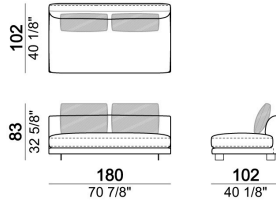

**ARM HEIGHT:** 65 cm.

**FEET:** metal, finishes: titanium or black nickel or varnished micaceous brown or oxy grey, h. 9 cm. **On request feet can be supplied 5 cm higher with an extra charge.**

Composition "C" (left unit 231 cm, central unit 145x173 cm with right angle 45°, unit with right pouf and angle 45°, 4 back cushions 80 cm).

Sofa

Back cushion

Right or left unit

Central unit

Composition "F" (left unit 231 cm + central unit 145x173 with angle 45° + 3 back cushions 80 cm).

Right or left unit with angle 45°

Pouf

Composition "A" (left unit 191 cm, chaise-longue with right long arm 112x171 cm, 3 back cushions 70 cm, 1 back cushion 57x42 cm).

Composition "B" (left unit 231 cm, unit with right pouf and angle 45°, 3 back cushions 80 cm).

Back cushion

Back cushion

Right or left unit

Pouf

Sofa

Right or left unit

Central unit

Sofa

Central unit with right or left angle 45°

Central unit with right or left angle 30°

Unit with right or left pouf and angle 45°

Back cushion

Composition "E" (left unit 231 cm + chaise-longue with right full arm 112x171 cm + 2 back cushions 80 cm + 1 back cushion 70 cm).