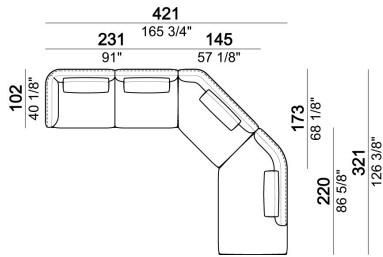

**BACK CUSHION UPHOLSTERY (7110461):** downproof cotton cover coupled with resinated lining; filling in 100% goose feathers.

**SPRINGING:** elastic belts.

**SEAT HEIGHT:** 40 cm - 45 cm with feet h. 14 cm.

**ARM HEIGHT:** 65 cm.

**FEET:** metal, finishes: titanium or black nickel or varnished micaceous brown or oxy grey, h. 9 cm. **On request feet can be supplied 5 cm higher with an extra charge.**

Composition "C" (left unit 231 cm, central unit 145x173 cm with right angle 45°, unit with right pouf and angle 45°, 4 back cushions 80 cm).

Sofa

Back cushion

Right or left unit

Central unit

Composition "F" (left unit 231 cm + central unit 145x173 with angle 45° + 3 back cushions 80 cm).

Right or left unit with angle 45°

Pouf

Composition "A" (left unit 191 cm, chaise-longue with right long arm 112x171 cm, 3 back cushions 70 cm, 1 back cushion 57x42 cm).

Composition "B" (left unit 231 cm, unit with right pouf and angle 45°, 3 back cushions 80 cm).

Back cushion

Back cushion

Right or left unit

Pouf

Sofa

Right or left unit

Central unit