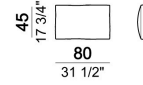

**ARM HEIGHT:** 65 cm.

**FEET:** metal, finishes: titanium or black nickel or varnished micaceous brown or oxy grey, h. 9 cm. **On request feet can be supplied 5 cm higher with an extra charge.**

Composition "C" (left unit 231 cm, central unit 145x173 cm with right angle 45°, unit with right pouf and angle 45°, 4 back cushions 80 cm).

Sofa

Back cushion

Right or left unit

Central unit

Composition "F" (left unit 231 cm + central unit 145x173 with angle 45° + 3 back cushions 80 cm).

Right or left unit with angle 45°

Pouf

Composition "A" (left unit 191 cm, chaise-longue with right long arm 112x171 cm, 3 back cushions 70 cm, 1 back cushion 57x42 cm).