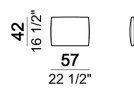

**ARM HEIGHT:** 65 cm.

**FEET:** metal, finishes: titanium or black nickel or varnished micaceous brown or oxy grey, h. 9 cm. **On request feet can be supplied 5 cm higher with an extra charge.**

Composition "C" (left unit 231 cm, central unit 145x173 cm with right angle 45°, unit with right pouf and angle 45°, 4 back cushions 80 cm).

Sofa

Back cushion

Right or left unit

Central unit

Composition "F" (left unit 231 cm + central unit 145x173 with angle 45° + 3 back cushions 80 cm).

Right or left unit with angle 45°

Pouf

Composition "A" (left unit 191 cm, chaise-longue with right long arm 112x171 cm, 3 back cushions 70 cm, 1 back cushion 57x42 cm).

Composition "B" (left unit 231 cm, unit with right pouf and angle 45°, 3 back cushions 80 cm).

Back cushion

Back cushion

Right or left unit

Pouf

Sofa

Right or left unit

Central unit