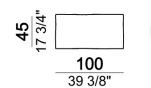

Back cushion