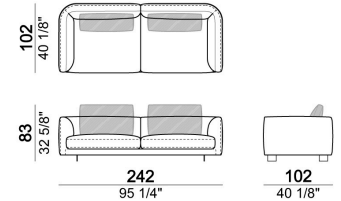

**ARM HEIGHT:** 65 cm.

**FEET:** metal, finishes: titanium or black nickel or varnished micaceous brown or oxy grey, h. 9 cm. **On request feet can be supplied 5 cm higher with an extra charge.**

Composition "C" (left unit 231 cm, central unit 145x173 cm with right angle 45°, unit with right pouf and angle 45°, 4 back cushions 80 cm).

Sofa

Back cushion

Right or left unit

Central unit

Composition "F" (left unit 231 cm + central unit 145x173 with angle 45° + 3 back cushions 80 cm).

Right or left unit with angle 45°

Pouf

Composition "A" (left unit 191 cm, chaise-longue with right long arm 112x171 cm, 3 back cushions 70 cm, 1 back cushion 57x42 cm).

Composition "B" (left unit 231 cm, unit with right pouf and angle 45°, 3 back cushions 80 cm).

Back cushion

Back cushion

Right or left unit

Pouf

Sofa

Right or left unit

Central unit

Sofa

Central unit with right or left angle 45°

Central unit with right or left angle 30°

Unit with right or left pouf and angle 45°

Back cushion

Composition "E" (left unit 231 cm + chaise-longue with right full arm 112x171 cm + 2 back cushions 80 cm + 1 back cushion 70 cm).