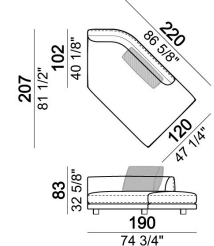

**ARM HEIGHT:** 65 cm.

**FEET:** metal, finishes: titanium or black nickel or varnished micaceous brown or oxy grey, h. 9 cm. **On request feet can be supplied 5 cm higher with an extra charge.**

Composition "C" (left unit 231 cm, central unit 145x173 cm with right angle 45°, unit with right pouf and angle 45°, 4 back cushions 80 cm).

Sofa

Back cushion

Right or left unit

Central unit

Composition "F" (left unit 231 cm + central unit 145x173 with angle 45° + 3 back cushions 80 cm).

Right or left unit with angle 45°

Pouf

Composition "A" (left unit 191 cm, chaise-longue with right long arm 112x171 cm, 3 back cushions 70 cm, 1 back cushion 57x42 cm).

Composition "B" (left unit 231 cm, unit with right pouf and angle 45°, 3 back cushions 80 cm).

Back cushion

Back cushion

Right or left unit

Pouf

Sofa

Right or left unit

Central unit

Sofa

Central unit with right or left angle 45°

Central unit with right or left angle 30°

Unit with right or left pouf and angle 45°

Back cushion

Composition "E" (left unit 231 cm + chaise-longue with right full arm 112x171 cm + 2 back cushions 80 cm + 1 back cushion 70 cm).