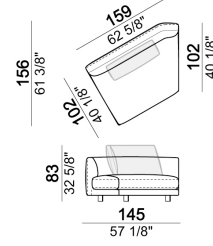

**ARM HEIGHT:** 65 cm.

**FEET:** metal, finishes: titanium or black nickel or varnished micaceous brown or oxy grey, h. 9 cm. **On request feet can be supplied 5 cm higher with an extra charge.**

Composition "C" (left unit 231 cm, central unit 145x173 cm with right angle 45°, unit with right pouf and angle 45°, 4 back cushions 80 cm).

Sofa

Back cushion

Right or left unit

Central unit

Composition "F" (left unit 231 cm + central unit 145x173 with angle 45° + 3 back cushions 80 cm).

Right or left unit with angle 45°

Pouf

Composition "A" (left unit 191 cm, chaise-longue with right long arm 112x171 cm, 3 back cushions 70 cm, 1 back cushion 57x42 cm).

Composition "B" (left unit 231 cm, unit with right pouf and angle 45°, 3 back cushions 80 cm).

Back cushion

Back cushion

Right or left unit

Pouf

Sofa

Right or left unit

Central unit

Sofa

Central unit with right or left angle 45°

Central unit with right or left angle 30°

Unit with right or left pouf and angle 45°

Back cushion

Composition "E" (left unit 231 cm + chaise-longue with right full arm 112x171 cm + 2 back cushions 80 cm + 1 back cushion 70 cm).