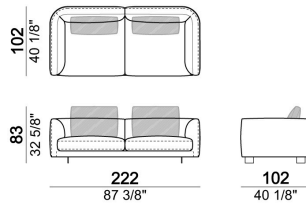

**BACK CUSHION UPHOLSTERY (7110461):** downproof cotton cover coupled with resinated lining; filling in 100% goose feathers.

**SPRINGING:** elastic belts.

**SEAT HEIGHT:** 40 cm - 45 cm with feet h. 14 cm.

**ARM HEIGHT:** 65 cm.

**FEET:** metal, finishes: titanium or black nickel or varnished micaceous brown or oxy grey, h. 9 cm. **On request feet can be supplied 5 cm higher with an extra charge.**

Composition "C" (left unit 231 cm, central unit 145x173 cm with right angle 45°, unit with right pouf and angle 45°, 4 back cushions 80 cm).

Sofa

Back cushion

Right or left unit

Central unit

Composition "F" (left unit 231 cm + central unit 145x173 with angle 45° + 3 back cushions 80 cm).

Right or left unit with angle 45°

Pouf

Composition "A" (left unit 191 cm, chaise-longue with right long arm 112x171 cm, 3 back cushions 70 cm, 1 back cushion 57x42 cm).

Composition "B" (left unit 231 cm, unit with right pouf and angle 45°, 3 back cushions 80 cm).

Back cushion

Back cushion

Right or left unit

Pouf

Sofa

Right or left unit

Central unit