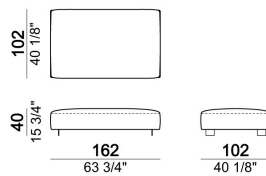

**ARM HEIGHT:** 65 cm.

**FEET:** metal, finishes: titanium or black nickel or varnished micaceous brown or oxy grey, h. 9 cm. **On request feet can be supplied 5 cm higher with an extra charge.**

Composition "C" (left unit 231 cm, central unit 145x173 cm with right angle 45°, unit with right pouf and angle 45°, 4 back cushions 80 cm).

Sofa

Back cushion

Right or left unit

Central unit

Composition "F" (left unit 231 cm + central unit 145x173 with angle 45° + 3 back cushions 80 cm).

Right or left unit with angle 45°

Pouf

Composition "A" (left unit 191 cm, chaise-longue with right long arm 112x171 cm, 3 back cushions 70 cm, 1 back cushion 57x42 cm).

Composition "B" (left unit 231 cm, unit with right pouf and angle 45°, 3 back cushions 80 cm).

Back cushion

Back cushion

Right or left unit

Pouf

Sofa

Right or left unit

Central unit

Sofa

Central unit with right or left angle 45°

Central unit with right or left angle 30°

Unit with right or left pouf and angle 45°

Back cushion

Composition "E" (left unit 231 cm + chaise-longue with right full arm 112x171 cm + 2 back cushions 80 cm + 1 back cushion 70 cm).