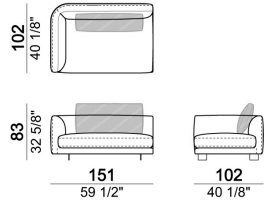

**ARM HEIGHT:** 65 cm.

**FEET:** metal, finishes: titanium or black nickel or varnished micaceous brown or oxy grey, h. 9 cm. **On request feet can be supplied 5 cm higher with an extra charge.**

Composition "C" (left unit 231 cm, central unit 145x173 cm with right angle 45°, unit with right pouf and angle 45°, 4 back cushions 80 cm).

Sofa

Back cushion

Right or left unit

Central unit

Composition "F" (left unit 231 cm + central unit 145x173 with angle 45° + 3 back cushions 80 cm).

Right or left unit with angle 45°

Pouf

Composition "A" (left unit 191 cm, chaise-longue with right long arm 112x171 cm, 3 back cushions 70 cm, 1 back cushion 57x42 cm).

Composition "B" (left unit 231 cm, unit with right pouf and angle 45°, 3 back cushions 80 cm).

Back cushion

Back cushion

Right or left unit

Pouf

Sofa

Right or left unit

Central unit

Sofa

Central unit with right or left angle 45°

Central unit with right or left angle 30°

Unit with right or left pouf and angle 45°

Back cushion

Composition "E" (left unit 231 cm + chaise-longue with right full arm 112x171 cm + 2 back cushions 80 cm + 1 back cushion 70 cm).