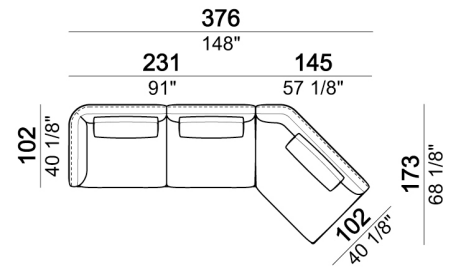

**BACK CUSHION UPHOLSTERY (7110461):** downproof cotton cover coupled with resinated lining; filling in 100% goose feathers.

**SPRINGING:** elastic belts.

**SEAT HEIGHT:** 40 cm - 45 cm with feet h. 14 cm.

**ARM HEIGHT:** 65 cm.

**FEET:** metal, finishes: titanium or black nickel or varnished micaceous brown or oxy grey, h. 9 cm. **On request feet can be supplied 5 cm higher with an extra charge.**

Composition "C" (left unit 231 cm, central unit 145x173 cm with right angle 45°, unit with right pouf and angle 45°, 4 back cushions 80 cm).

Sofa

Back cushion

Right or left unit

Central unit

Composition "F" (left unit 231 cm + central unit 145x173 with angle 45° + 3 back cushions 80 cm).

Right or left unit with angle 45°

Pouf

Composition "A" (left unit 191 cm, chaise-longue with right long arm 112x171 cm, 3 back cushions 70 cm, 1 back cushion 57x42 cm).

Composition "B" (left unit 231 cm, unit with right pouf and angle 45°, 3 back cushions 80 cm).

Back cushion

Back cushion

Right or left unit

Pouf

Sofa

Right or left unit

Central unit