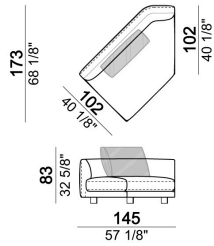

**ARM HEIGHT:** 65 cm.

**FEET:** metal, finishes: titanium or black nickel or varnished micaceous brown or oxy grey, h. 9 cm. **On request feet can be supplied 5 cm higher with an extra charge.**

Composition "C" (left unit 231 cm, central unit 145x173 cm with right angle 45°, unit with right pouf and angle 45°, 4 back cushions 80 cm).

Sofa

Back cushion

Right or left unit

Central unit

Composition "F" (left unit 231 cm + central unit 145x173 with angle 45° + 3 back cushions 80 cm).

Right or left unit with angle 45°

Pouf

Composition "A" (left unit 191 cm, chaise-longue with right long arm 112x171 cm, 3 back cushions 70 cm, 1 back cushion 57x42 cm).

Composition "B" (left unit 231 cm, unit with right pouf and angle 45°, 3 back cushions 80 cm).

Back cushion

Back cushion

Right or left unit

Pouf

Sofa

Right or left unit

Central unit

Sofa

Central unit with right or left angle 45°

Central unit with right or left angle 30°

Unit with right or left pouf and angle 45°

Back cushion

Composition "E" (left unit 231 cm + chaise-longue with right full arm 112x171 cm + 2 back cushions 80 cm + 1 back cushion 70 cm).