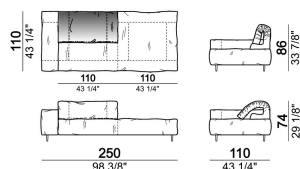

Fix central unit

6109476

Dormeuse

6109464

Central unit with right or left pouf

6109421

Composition "O" (central unit 200 cm with left pouf + central unit 110 cm + right unit 250 cm)

crazyo

Right or left corner unit

6109445

Central unit

6109411

Chaise-longue with right or left short arm

6109457

unit with right or left pouf

6109467

Composition "R" (right corner unit 260 cm with left pouf + fix central unit 110 cm + right unit 140 cm).

crazyr

Right or left unit

6109431

Right or left corner unit

6109451

Central unit

6109416

Fix central unit

6109474

Right or left unit

6109435

Composition "F" (left unit 210 cm + central unit 110 cm + central unit 90 cm)

crazyf

Right or left corner unit

6109449