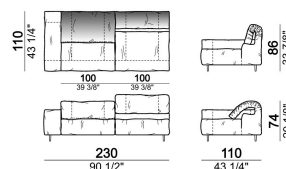

Right or left corner unit

6109445

Central unit

6109411

Chaise-longue with right or left short arm

6109457

unit with right or left pouf

6109467

Composition "R" (right corner unit 260 cm with left pouf + fix central unit 110 cm + right unit 140 cm).

crazyr

Right or left unit

6109431

Right or left corner unit

6109451

Central unit

6109416

Fix central unit

6109474

Right or left unit

6109435

Composition "F" (left unit 210 cm + central unit 110 cm + central unit 90 cm)

crazyf

Right or left corner unit

6109449

Central unit

6109410

Composition "E" (left unit 210 cm + pouf 110x110 cm + right unit 120 cm)

crazye

Right or left unit

6109425

Sofa 310 cm.

6109483