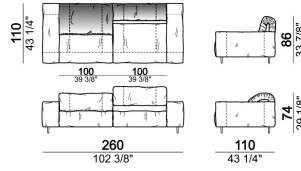

Composition "N" (central unit 220 cm + pouf 110x110 cm + right corner unit 280 cm)

crazyg

Composition "P" (central unit 220 cm with right pouf + right corner unit 260 cm)

crazyg

Right or left unit

6109427

Right or left corner unit

6109447

Fix central unit

6109472

Right or left corner unit

6109443

Sofa 340 cm.

6109485

Sofa 290 cm.

6109481

Dormeuse

6109463

Composition "L" (central unit 220 cm + right corner unit 260 cm)

crazyl

Composition "S" (fix central unit 220 cm + right corner unit 260 cm).

crazys

Central unit with right or left pouf

6109419

Sofa

6109404

Fix central unit

6109473

Sofa

6109405

Composition "M" (central unit 200 cm with left pouf + central unit 110 cm + right corner unit 280 cm)