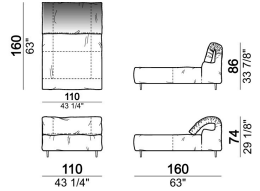

Composition "I" (central unit 220 cm + pouf 110x110 cm + right unit 250 cm)

crazyi

Right or left unit

6109437

Right or left corner unit with right or left pouf

6109453

Sofa

6109402

Right or left unit

6109433

Right or left unit

6109429

Dormeuse

6109465

Central unit

6109415

Fix central unit

6109475

unit with right or left pouf

6109439

unit with right or left pouf

6109441

Composition "C" (left unit 210 cm + pouf 110x110 cm + central unit 140 cm)

crazyg

Composition "N" (central unit 220 cm + pouf 110x110 cm + right corner unit 280 cm)

crazyg

Composition "P" (central unit 220 cm with right pouf + right corner unit 260 cm)

crazyg

Right or left unit

6109427

Right or left corner unit