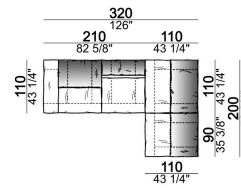

Composition "R" (right corner unit 260 cm with left pouf + fix central unit 110 cm + right unit 140 cm).

crazyr

Right or left unit

6109431

Right or left corner unit

6109451

Central unit

6109416

Fix central unit

6109474

Right or left unit

6109435

Composition "F" (left unit 210 cm + central unit 110 cm + central unit 90 cm)

crazyf

Right or left corner unit

6109449

Central unit

6109410

Composition "E" (left unit 210 cm + pouf 110x110 cm + right unit 120 cm)

crazye

Right or left unit

6109425

Sofa 310 cm.

6109483