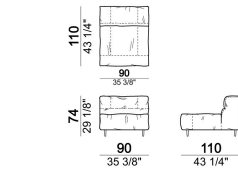

Fix central unit

6109475

unit with right or left pouf

6109439

unit with right or left pouf

6109441

Composition "C" (left unit 210 cm + pouf 110x110 cm + central unit 140 cm)

crazyg

Composition "N" (central unit 220 cm + pouf 110x110 cm + right corner unit 280 cm)

crazyg

Composition "P" (central unit 220 cm with right pouf + right corner unit 260 cm)

crazyg

Right or left unit

6109427

Right or left corner unit

6109447

Fix central unit

6109472

Right or left corner unit

6109443

Sofa 340 cm.

6109485

Sofa 290 cm.