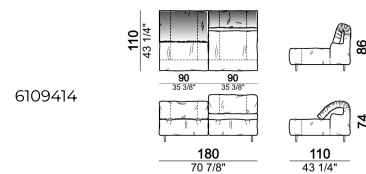

Composition "R" (right corner unit 260 cm with left pouf + fix central unit 110 cm + right unit 140 cm).

crazyr

Right or left unit

6109431

Right or left corner unit

6109451

Central unit

6109416

Central unit

6109410

Composition "E" (left unit 210 cm + pouf 110x110 cm + right unit 120 cm)

crazye

Right or left unit

6109425

Sofa 310 cm.

6109483

Sofa 320 cm.

6109484

Fix central unit

6109477

Sofa

6109403

Central unit

6109414