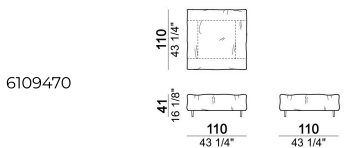

Central unit

6109410

Composition "E" (left unit 210 cm + pouf 110x110 cm + right unit 120 cm)

crazye

Right or left unit

6109425

Sofa 310 cm.

6109483

Central unit with right or left pouf

6109417

Central unit

6109413

Pouf

6109470

Sofa 290 cm.

6109480