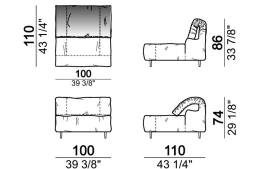

By some compositions the standard feet where the two units are joined are replaced by central feet.

Composition "H" (left unit 210 cm + chaise-longue with right short arm 120x160 cm)

crazyh

Sofa 310 cm.

6109482

Fix central unit

6109476

Dormeuse

6109464

Central unit with right or left pouf

6109421

Composition "O" (central unit 200 cm with left pouf + central unit 110 cm + right unit 250 cm)

crazyo

Right or left corner unit

6109445

Central unit

6109411

Chaise-longue with right or left short arm

6109457

unit with right or left pouf

6109467

Composition "R" (right corner unit 260 cm with left pouf + fix central unit 110 cm + right unit 140 cm).

crazyr

Right or left unit

6109431

Right or left corner unit

6109451

Central unit

6109416