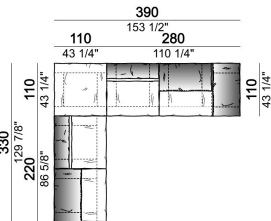

Composition "R" (right corner unit 260 cm with left pouf + fix central unit 110 cm + right unit 140 cm).

crazyr

Right or left unit

6109431

Right or left corner unit

6109451

Central unit

6109416

Composition "I" (central unit 220 cm + pouf 110x110 cm + right unit 250 cm)

crazyi

Right or left unit

6109437

Right or left corner unit with right or left pouf

6109453

Sofa

6109402

Fix central unit

6109475

unit with right or left pouf

6109439

unit with right or left pouf

6109441

Composition "C" (left unit 210 cm + pouf 110x110 cm + central unit 140 cm)

crazyg

Composition "N" (central unit 220 cm + pouf 110x110 cm + right corner unit 280 cm)

crazyg

Composition "P" (central unit 220 cm with right pouf + right corner unit 260 cm)

crazyg

Right or left unit

6109427

Right or left corner unit