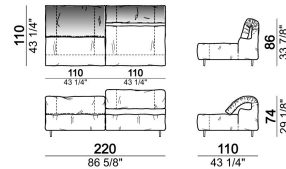

Right or left corner unit

6109445

Central unit

6109411

Chaise-longue with right or left short arm

6109457

unit with right or left pouf

6109467

Composition "R" (right corner unit 260 cm with left pouf + fix central unit 110 cm + right unit 140 cm).

crazyr

Right or left unit

6109431

Right or left corner unit

6109451

Central unit

6109416

Fix central unit

6109474

Right or left unit

6109435

Composition "F" (left unit 210 cm + central unit 110 cm + central unit 90 cm)

crazyf

Right or left corner unit

6109449

Central unit

6109410

Composition "E" (left unit 210 cm + pouf 110x110 cm + right unit 120 cm)

crazye

Right or left unit

6109425

Sofa 310 cm.

6109483