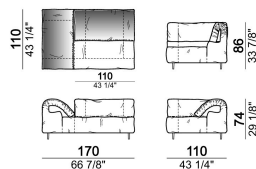

Right or left corner unit

6109445