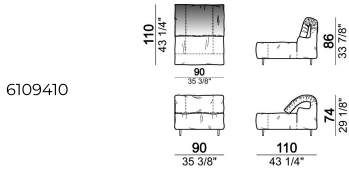

Composition "R" (right corner unit 260 cm with left pouf + fix central unit 110 cm + right unit 140 cm).

crazyr

Right or left unit

6109431

Right or left corner unit

6109451

Central unit

6109416

Fix central unit

6109474

Right or left unit

6109435

Composition "F" (left unit 210 cm + central unit 110 cm + central unit 90 cm)

crazyf

Right or left corner unit

6109449

Central unit

6109410

Composition "E" (left unit 210 cm + pouf 110x110 cm + right unit 120 cm)

crazye

Right or left unit

6109425

Sofa 310 cm.

6109483