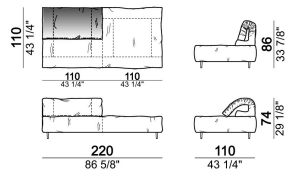

By some compositions the standard feet where the two units are joined are replaced by central feet.

Composition "H" (left unit 210 cm + chaise-longue with right short arm 120x160 cm)

crazyh

Sofa 310 cm.

6109482

Fix central unit

6109476

Dormeuse

6109464

Central unit with right or left pouf

6109421

Composition "O" (central unit 200 cm with left pouf + central unit 110 cm + right unit 250 cm)

crazyo

Right or left corner unit

6109445

Central unit

6109411

Chaise-longue with right or left short arm

6109457

unit with right or left pouf

6109467

Composition "R" (right corner unit 260 cm with left pouf + fix central unit 110 cm + right unit 140 cm).

crazyr

Right or left unit

6109431

Right or left corner unit

6109451

Central unit

6109416