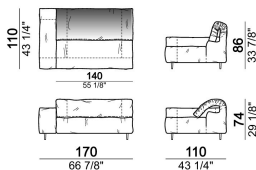

Fix central unit

6109476

Dormeuse

6109464

Central unit with right or left pouf

6109421

Composition "O" (central unit 200 cm with left pouf + central unit 110 cm + right unit 250 cm)

crazyo

Right or left corner unit

6109445

Central unit

6109411

Chaise-longue with right or left short arm

6109457

unit with right or left pouf

6109467

Composition "R" (right corner unit 260 cm with left pouf + fix central unit 110 cm + right unit 140 cm).

crazyr

Right or left unit

6109431

Right or left corner unit

6109451

Central unit

6109416

Fix central unit

6109474

Right or left unit

6109435

Composition "F" (left unit 210 cm + central unit 110 cm + central unit 90 cm)

crazyf

Right or left corner unit

6109449