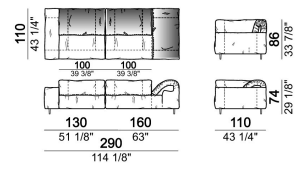

Composition "N" (central unit 220 cm + pouf 110x110 cm + right corner unit 280 cm)

crazyg

Composition "P" (central unit 220 cm with right pouf + right corner unit 260 cm)

crazyg

Right or left unit

6109427

Right or left corner unit

6109447

Fix central unit

6109472

Right or left corner unit

6109443

Sofa 340 cm.

6109485

Sofa 290 cm.

6109481

Dormeuse

6109463

Composition "L" (central unit 220 cm + right corner unit 260 cm)

crazyl

Composition "S" (fix central unit 220 cm + right corner unit 260 cm).

crazys

Central unit with right or left pouf