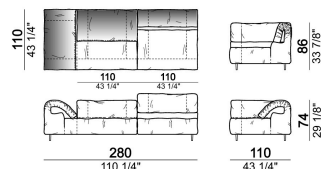

Right or left corner unit

6109445

Central unit

6109411

Chaise-longue with right or left short arm

6109457

unit with right or left pouf

6109467

Composition "R" (right corner unit 260 cm with left pouf + fix central unit 110 cm + right unit 140 cm).

crazyr

Right or left unit

6109431

Right or left corner unit

6109451

Central unit

6109416

Fix central unit

6109474

Right or left unit

6109435

Composition "F" (left unit 210 cm + central unit 110 cm + central unit 90 cm)

crazyf

Right or left corner unit

6109449

Central unit

6109410

Composition "E" (left unit 210 cm + pouf 110x110 cm + right unit 120 cm)

crazye

Right or left unit

6109425

Sofa 310 cm.

6109483