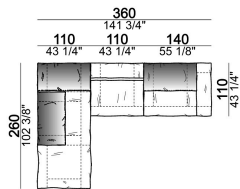

Fix central unit

6109476

Dormeuse

6109464

Central unit with right or left pouf

6109421

Composition "O" (central unit 200 cm with left pouf + central unit 110 cm + right unit 250 cm)

crazyo

Right or left corner unit

6109445

Central unit

6109411

Chaise-longue with right or left short arm

6109457

unit with right or left pouf

6109467

Composition "R" (right corner unit 260 cm with left pouf + fix central unit 110 cm + right unit 140 cm).

crazyr

Right or left unit

6109431

Right or left corner unit

6109451

Central unit

6109416

Fix central unit

6109474

Right or left unit

6109435

Composition "F" (left unit 210 cm + central unit 110 cm + central unit 90 cm)

crazyf

Right or left corner unit

6109449