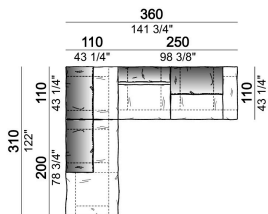

By some compositions the standard feet where the two units are joined are replaced by central feet.

Composition "H" (left unit 210 cm + chaise-longue with right short arm 120x160 cm)

crazyh

Sofa 310 cm.

6109482

Fix central unit

6109476

Dormeuse

6109464

Central unit with right or left pouf

6109421

Composition "O" (central unit 200 cm with left pouf + central unit 110 cm + right unit 250 cm)

crazyo

Right or left corner unit

6109445

Central unit

6109411

Chaise-longue with right or left short arm

6109457

unit with right or left pouf

6109467

Composition "R" (right corner unit 260 cm with left pouf + fix central unit 110 cm + right unit 140 cm).

crazyr

Right or left unit

6109431

Right or left corner unit

6109451

Central unit

6109416