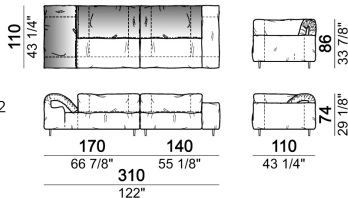

**SPRINGING:** elastic belts.

**SEAT HEIGHT:** 41 cm - 44 cm with spacers.

**ARM HEIGHT:** 58 cm

**FEET:** metal, finishes micaceous brown or titanium, h. 11,5 cm.

**On request, with an extra charge, feet can be supplied 3 cm higher by using spacers that may be at sight.**

By some compositions the standard feet where the two units are joined are replaced by central feet.

Composition "H" (left unit 210 cm + chaise-longue with right short arm 120x160 cm)

crazyh

Sofa 310 cm.

6109482

Fix central unit

6109476

Dormeuse

6109464

Central unit with right or left pouf

6109421

Composition "O" (central unit 200 cm with left pouf + central unit 110 cm + right unit 250 cm)

crazyo

Composition "R" (right corner unit 260 cm with left pouf + fix central unit 110 cm + right unit 140 cm).

crazyr

Right or left unit

6109431

Right or left corner unit

6109451

Central unit

6109416