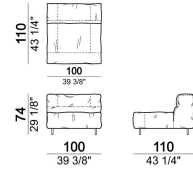

Composition "R" (right corner unit 260 cm with left pouf + fix central unit 110 cm + right unit 140 cm).

crazyr

Right or left unit

6109431

Right or left corner unit

6109451

Central unit

6109416

6109481

Dormeuse

6109463

Composition "L" (central unit 220 cm + right corner unit 260 cm)

crazyl

Composition "S" (fix central unit 220 cm + right corner unit 260 cm).

crazys

Central unit with right or left pouf

6109419

Sofa

6109404

Fix central unit

6109473

Sofa

6109405

Composition "M" (central unit 200 cm with left pouf + central unit 110 cm + right corner unit 280 cm)