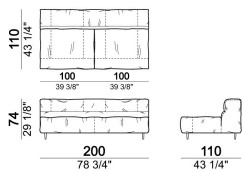

**SPRINGING:** elastic belts.

**SEAT HEIGHT:** 41 cm - 44 cm with spacers.

**ARM HEIGHT:** 58 cm

**FEET:** metal, finishes micaceous brown or titanium, h. 11,5 cm.

**On request, with an extra charge, feet can be supplied 3 cm higher by using spacers that may be at sight.**

By some compositions the standard feet where the two units are joined are replaced by central feet.

Composition "H" (left unit 210 cm + chaise-longue with right short arm 120x160 cm)

crazyh

Sofa 310 cm.

6109482

Fix central unit

6109476

Dormeuse

6109464

Central unit with right or left pouf

6109421

Composition "O" (central unit 200 cm with left pouf + central unit 110 cm + right unit 250 cm)

crazyo

Composition "R" (right corner unit 260 cm with left pouf + fix central unit 110 cm + right unit 140 cm).

crazyr

Right or left unit

6109431

Right or left corner unit

6109451

Central unit

6109416