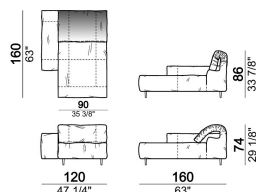

Fix central unit

6109476

Dormeuse

6109464

Central unit with right or left pouf

6109421

Composition "O" (central unit 200 cm with left pouf + central unit 110 cm + right unit 250 cm)

crazyo

Right or left corner unit

6109445

Central unit

6109411

Chaise-longue with right or left short arm

6109457

unit with right or left pouf

6109467

Composition "R" (right corner unit 260 cm with left pouf + fix central unit 110 cm + right unit 140 cm).

crazyr

Right or left unit

6109431

Right or left corner unit

6109451

Central unit

6109416

Fix central unit

6109474

Right or left unit

6109435

Composition "F" (left unit 210 cm + central unit 110 cm + central unit 90 cm)

crazyf

Right or left corner unit

6109449