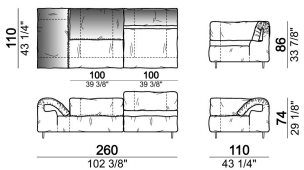

Composition "R" (right corner unit 260 cm with left pouf + fix central unit 110 cm + right unit 140 cm).

crazyr

Right or left unit

6109431

Right or left corner unit

6109451

Central unit

6109416

Fix central unit

6109474

Right or left unit

6109435

Composition "F" (left unit 210 cm + central unit 110 cm + central unit 90 cm)

crazyf

Right or left corner unit

6109449

Central unit

6109410

Composition "E" (left unit 210 cm + pouf 110x110 cm + right unit 120 cm)

crazye

Right or left unit

6109425

Sofa 310 cm.

6109483