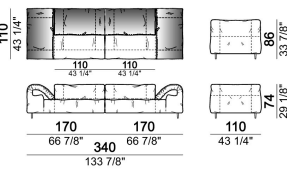

Composition "R" (right corner unit 260 cm with left pouf + fix central unit 110 cm + right unit 140 cm).

crazyr

Right or left unit

6109431

Right or left corner unit

6109451

Central unit

6109416

Composition "N" (central unit 220 cm + pouf 110x110 cm + right corner unit 280 cm)

crazyg

Composition "P" (central unit 220 cm with right pouf + right corner unit 260 cm)

crazyg

Right or left unit

6109427

Right or left corner unit

6109447

Fix central unit

6109472

Right or left corner unit

6109443

Sofa 340 cm.

6109485

Sofa 290 cm.

6109481

Dormeuse

6109463

Composition "L" (central unit 220 cm + right corner unit 260 cm)

crazyl

Composition "S" (fix central unit 220 cm + right corner unit 260 cm).

crazys

Central unit with right or left pouf