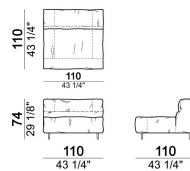

Right or left corner unit

6109445

Central unit

6109411

Chaise-longue with right or left short arm

6109457

unit with right or left pouf

6109467

Composition "R" (right corner unit 260 cm with left pouf + fix central unit 110 cm + right unit 140 cm).

crazyr

Right or left unit

6109431

Right or left corner unit

6109451

Central unit

6109416

Fix central unit

6109474

Right or left unit

6109435

Composition "F" (left unit 210 cm + central unit 110 cm + central unit 90 cm)

crazyf

Right or left corner unit

6109449

Central unit

6109410

Composition "E" (left unit 210 cm + pouf 110x110 cm + right unit 120 cm)

crazye

Right or left unit

6109425

Sofa 310 cm.

6109483