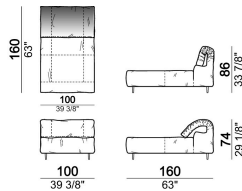

**SPRINGING:** elastic belts.

**SEAT HEIGHT:** 41 cm - 44 cm with spacers.

**ARM HEIGHT:** 58 cm

**FEET:** metal, finishes micaceous brown or titanium, h. 11,5 cm.

**On request, with an extra charge, feet can be supplied 3 cm higher by using spacers that may be at sight.**

By some compositions the standard feet where the two units are joined are replaced by central feet.

Composition "H" (left unit 210 cm + chaise-longue with right short arm 120x160 cm)

crazyh

Sofa 310 cm.

6109482

Fix central unit

6109476

Dormeuse

6109464

Central unit with right or left pouf

6109421

Composition "O" (central unit 200 cm with left pouf + central unit 110 cm + right unit 250 cm)

crazyo

Composition "R" (right corner unit 260 cm with left pouf + fix central unit 110 cm + right unit 140 cm).

crazyr

Right or left unit

6109431

Right or left corner unit

6109451

Central unit

6109416