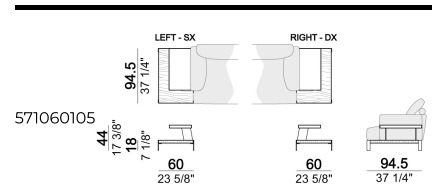

Side table

Side table

Coffee table

Back table

Side table

Side table

Back table

Coffee table

Side table

Side table

Coffee table

Side table