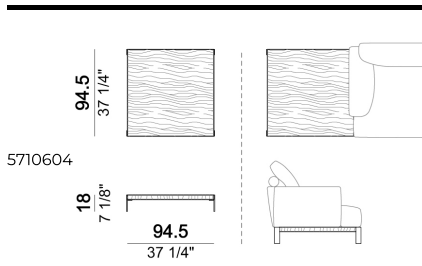

Side table

Side table

Coffee table

Back table

Side table

Side table

Back table

Coffee table

Side table

Side table

Coffee table

Side table