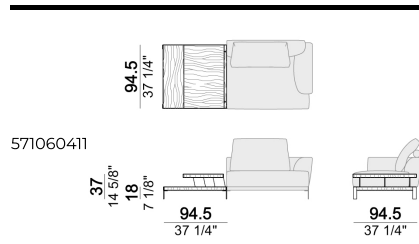

Side table

Side table

Coffee table

Back table

Side table

Side table

Back table

Coffee table

Side table

Side table

Coffee table

Side table