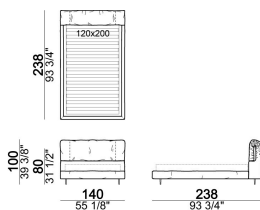

HEIGHT: 20 cm (slatted base), 30 cm (bedframe).

FEET: metal, finishes: micaceous brown.

Bed

7400302

Bed

7400301

Bed

7400303