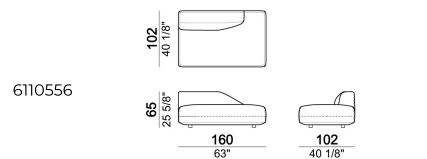

Unit with right or left pouf and angle 45°

Right or left unit

Pouf

Right or left unit

Pouf

Sofa

Sofa - DEPTH 112 CM

Composition "A" (left unit 206 cm, chaise-longue with right short arm 131x162 cm + 2 back cushions).

Corner

Right or left unit with angle 30°

Right or left unit with right or left pouf

Central unit with right or left pouf

Chaise-longue with right or left short arm

Central unit with right or left pouf

Right or left corner unit

Right or left unit

6110545

Composition 'E' (left unit 206 cm + corner 147x147 cm + central unit 200 cm with right pouf + 4 back cushions 80x70 cm)

starmanE

Central unit

6110522

Central unit with right or left pouf and angle 30°