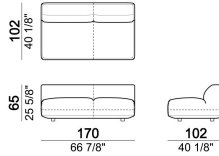

On request feet can be supplied 8 cm high without extra-charge.

Composition "F" (left unit 244x175 cm with angle 30°, right unit 161x166 cm angle 45° + 2 back cushions).

Right or left unit

Right or left unit

Right or left unit

6110545

Composition 'E' (left unit 206 cm + corner 147x147 cm + central unit 200 cm with right pouf + 4 back cushions 80x70 cm)

starmanE

Central unit

6110522

Central unit with right or left pouf and angle 30°

6110560

Back cushion.

7110561

Composition "C" (left unit 206 cm, right unit 161x166 cm angle 45° + 2 back cushions).

starmanC

The units marked with * have a short arm.

starmannC

Right or left unit

6110523

Composition "B" (left unit 161 cm, left corner unit 206 cm, right unit 121 cm + 3 back cushions).

starmanB

Right or left unit with angle 30°

6110578

Composition "D" (left unit 161 cm, corner 147x147 cm, central unit 225 cm with right pouf and angle 30° + 3 back cushions).