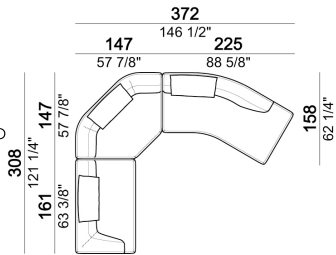

Right or left unit

6110545

Composition 'E' (left unit 206 cm + corner 147x147 cm + central unit 200 cm with right pouf + 4 back cushions 80x70 cm)

starmanE

Central unit

6110522

Central unit with right or left pouf and angle 30°

6110560

Back cushion.

7110561

Composition "C" (left unit 206 cm, right unit 161x166 cm angle 45° + 2 back cushions).

starmanC

The units marked with * have a short arm.

starmannC

Right or left unit

6110523

Composition "B" (left unit 161 cm, left corner unit 206 cm, right unit 121 cm + 3 back cushions).

starmanB

Right or left unit with angle 30°

6110578

Composition "D" (left unit 161 cm, corner 147x147 cm, central unit 225 cm with right pouf and angle 30° + 3 back cushions).

starmanD

Sofa - DEPTH 112 CM

6110515

Right or left unit with right or left pouf and angle 30°

6110572