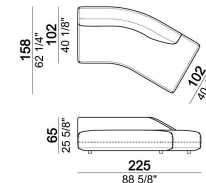

Sofa

6110503

Right or left unit with angle 30°

6110564

Chaise-longue with right or left short arm

6110534

Central unit

6110520

Right or left unit

6110545

Composition 'E' (left unit 206 cm + corner 147x147 cm + central unit 200 cm with right pouf + 4 back cushions 80x70 cm)

starmanE

Central unit

6110522

Central unit with right or left pouf and angle 30°

6110560

Back cushion.

7110561

Composition "C" (left unit 206 cm, right unit 161x166 cm angle 45° + 2 back cushions).

starmanC

The units marked with * have a short arm.

starmannC

Right or left unit

6110523

Composition "B" (left unit 161 cm, left corner unit 206 cm, right unit 121 cm + 3 back cushions).

starmanB

Right or left unit with angle 30°

6110578

Composition "D" (left unit 161 cm, corner 147x147 cm, central unit 225 cm with right pouf and angle 30° + 3 back cushions).