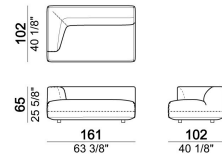

Sofa

6110503

Right or left unit with angle 30°

6110564

Chaise-longue with right or left short arm

6110534

Central unit

6110520

Right or left unit

6110545

Composition 'E' (left unit 206 cm + corner 147x147 cm + central unit 200 cm with right pouf + 4 back cushions 80x70 cm)

starmanE

Central unit

6110522

Central unit with right or left pouf and angle 30°

6110560

Back cushion.

7110561

Composition "C" (left unit 206 cm, right unit 161x166 cm angle 45° + 2 back cushions).

starmanC

The units marked with * have a short arm.

starmannC

Right or left unit

6110523

Composition "B" (left unit 161 cm, left corner unit 206 cm, right unit 121 cm + 3 back cushions).

starmanB

Right or left unit with angle 30°

6110578

Composition "D" (left unit 161 cm, corner 147x147 cm, central unit 225 cm with right pouf and angle 30° + 3 back cushions).