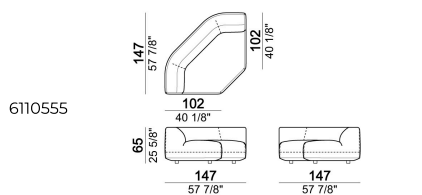

On request feet can be supplied 8 cm high without extra-charge.

Composition "F" (left unit 244x175 cm with angle 30°, right unit 161x166 cm angle 45° + 2 back cushions).

Right or left unit

Right or left unit

Unit with right or left pouf and angle 45°

Right or left unit

Pouf

Right or left unit

Pouf

Sofa

Sofa - DEPTH 112 CM

Composition "A" (left unit 206 cm, chaise-longue with right short arm 131x162 cm + 2 back cushions).

Corner

Right or left unit with angle 30°

Right or left unit with right or left pouf

Central unit with right or left pouf

Chaise-longue with right or left short arm

Central unit with right or left pouf

Right or left corner unit

6110523

Composition "B" (left unit 161 cm, left corner unit 206 cm, right unit 121 cm + 3 back cushions).

starmanB

Right or left unit with angle 30°

6110578

Composition "D" (left unit 161 cm, corner 147x147 cm, central unit 225 cm with right pouf and angle 30° + 3 back cushions).