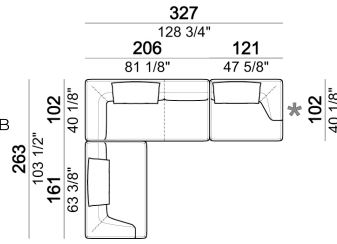

Right or left unit

6110545

Composition 'E' (left unit 206 cm + corner 147x147 cm + central unit 200 cm with right pouf + 4 back cushions 80x70 cm)

starmanE

Central unit

6110522

Central unit with right or left pouf and angle 30°

6110560

Back cushion.

7110561

Composition "C" (left unit 206 cm, right unit 161x166 cm angle 45° + 2 back cushions).

starmanC

The units marked with * have a short arm.

starmannC

Right or left unit

6110523

Composition "B" (left unit 161 cm, left corner unit 206 cm, right unit 121 cm + 3 back cushions).

starmanB

Right or left unit with angle 30°

6110578

Composition "D" (left unit 161 cm, corner 147x147 cm, central unit 225 cm with right pouf and angle 30° + 3 back cushions).

starmanD

Sofa - DEPTH 112 CM

6110515

Right or left unit with right or left pouf and angle 30°

6110572