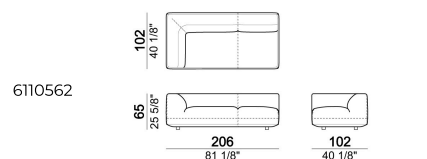

Unit with right or left pouf and angle 45°

Right or left unit

Pouf

Right or left unit

Pouf

Sofa

Sofa - DEPTH 112 CM

Composition "A" (left unit 206 cm, chaise-longue with right short arm 131x162 cm + 2 back cushions).

Corner

Right or left unit with angle 30°

Right or left unit with right or left pouf

Central unit with right or left pouf

Chaise-longue with right or left short arm

Central unit with right or left pouf

Right or left corner unit

Right or left unit

6110545

Composition 'E' (left unit 206 cm + corner 147x147 cm + central unit 200 cm with right pouf + 4 back cushions 80x70 cm)

starmanE

Central unit

6110522

Central unit with right or left pouf and angle 30°

6110523

Composition "B" (left unit 161 cm, left corner unit 206 cm, right unit 121 cm + 3 back cushions).

starmanB

Right or left unit with angle 30°

6110578

Composition "D" (left unit 161 cm, corner 147x147 cm, central unit 225 cm with right pouf and angle 30° + 3 back cushions).