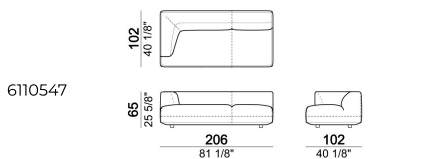

BACK CUSHION UPHOLSTERY: multi-density expanded polyurethane (21M + D50 Mind Foam) covered with synthetic lining 380gr.

SEAT HEIGHT: 42 cm - 45 cm with feet h. 8 cm.

ARM HEIGHT: 65 cm

FEET: plastic, h. 5 cm.

On request feet can be supplied 8 cm high without extra-charge.

Composition "F" (left unit 244x175 cm with angle 30°, right unit 161x166 cm angle 45° + 2 back cushions).

Right or left unit

Right or left unit

Unit with right or left pouf and angle 45°

Right or left unit

Pouf

Right or left unit

Pouf

Sofa

Sofa - DEPTH 112 CM

Composition "A" (left unit 206 cm, chaise-longue with right short arm 131x162 cm + 2 back cushions).

6110523

Composition "B" (left unit 161 cm, left corner unit 206 cm, right unit 121 cm + 3 back cushions).

starmanB

Right or left unit with angle 30°

6110578

Composition "D" (left unit 161 cm, corner 147x147 cm, central unit 225 cm with right pouf and angle 30° + 3 back cushions).