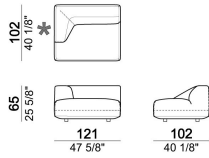

On request feet can be supplied 8 cm high without extra-charge.

Composition "F" (left unit 244x175 cm with angle 30°, right unit 161x166 cm angle 45° + 2 back cushions).

Right or left unit

Right or left unit

Right or left unit

6110545

Composition 'E' (left unit 206 cm + corner 147x147 cm + central unit 200 cm with right pouf + 4 back cushions 80x70 cm)

starmanE

Central unit

6110522

Central unit with right or left pouf and angle 30°

6110560

Back cushion.

7110561

Composition "C" (left unit 206 cm, right unit 161x166 cm angle 45° + 2 back cushions).

starmanC

The units marked with * have a short arm.

starmannC

Right or left unit

6110523

Composition "B" (left unit 161 cm, left corner unit 206 cm, right unit 121 cm + 3 back cushions).

starmanB

Right or left unit with angle 30°

6110578

Composition "D" (left unit 161 cm, corner 147x147 cm, central unit 225 cm with right pouf and angle 30° + 3 back cushions).