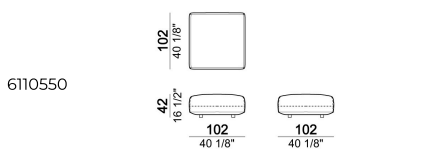

BACK CUSHION UPHOLSTERY: multi-density expanded polyurethane (21M + D50 Mind Foam) covered with synthetic lining 380gr.

SEAT HEIGHT: 42 cm - 45 cm with feet h. 8 cm.

ARM HEIGHT: 65 cm

FEET: plastic, h. 5 cm.

On request feet can be supplied 8 cm high without extra-charge.

Composition "F" (left unit 244x175 cm with angle 30°, right unit 161x166 cm angle 45° + 2 back cushions).

Right or left unit

Right or left unit

Unit with right or left pouf and angle 45°

Right or left unit

Pouf

Right or left unit

Pouf

Sofa

Sofa - DEPTH 112 CM

Composition "A" (left unit 206 cm, chaise-longue with right short arm 131x162 cm + 2 back cushions).

6110523

Composition "B" (left unit 161 cm, left corner unit 206 cm, right unit 121 cm + 3 back cushions).

starmanB

Right or left unit with angle 30°

6110578

Composition "D" (left unit 161 cm, corner 147x147 cm, central unit 225 cm with right pouf and angle 30° + 3 back cushions).