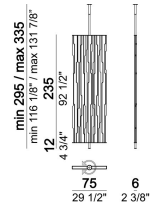

METAL PARTS: finishes: oxy grey or titanium.

Fixing to the ceiling with the supplied screws.

Room divider

6301001

Room divider

6301003

Room divider

6301005