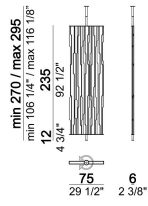

METAL PARTS: finishes: oxy grey or titanium.

Fixing to the ceiling with the supplied screws.

Room divider

6301001

Room divider

6301003

Room divider

6301005