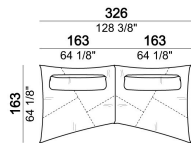

**SEAT HEIGHT:** 44 cm; 46,5 cm (with feet h. 8 cm).

**HEIGHT WITH BACK CUSHION:** 83 cm (with cushion h. 39 cm); 93 cm (with cushion h. 49 cm).

**FEET:** plastic, h. 5,5 cm.

**On request feet can be supplied 8 cm high without extra-charge.**

Composition "C" (seat unit B1.26 + seat unit B1.25 + 2 back cushions 120x49 cm).

nightC

Seat unit B4

6110331

Composition "I" (corner seat unit B6 + seat unit B5.34 + 3 back cushions 90x49 cm).

nightI

Composition "E" (2 corner seat units B6 + 2 back cushions 90x49 cm + 2 back cushions 90x39 cm)

nightH

Composition "A" (seat unit B2.27 + seat unit A2 + 2 back cushions 90x49 cm + 1 back cushion 120x49 cm).

nightA

Back cushion 90x39 cm

7110363

Composition "C" (corner seat unit B6 + seat unit A1 + 2 back cushions 90x49 cm + 1 back cushion 120x49 cm).

nightF

Seat unit A3

6110304

Seat unit A1

6110302

Composition "D" (seat unit A3 + seat unit B4.31 + 2 back cushions 90x49 cm + 2 back cushions 120x49 cm).

nightD

Back cushion 90x49 cm