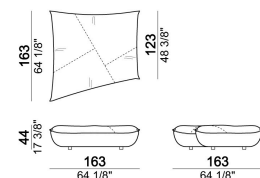

**SEAT HEIGHT:** 44 cm; 46,5 cm (with feet h. 8 cm).

**HEIGHT WITH BACK CUSHION:** 83 cm (with cushion h. 39 cm); 93 cm (with cushion h. 49 cm).

**FEET:** plastic, h. 5,5 cm.

**On request feet can be supplied 8 cm high without extra-charge.**

Composition "C" (seat unit B1.26 + seat unit B1.25 + 2 back cushions 120x49 cm).

nightC

Seat unit B4

6110331

Composition "I" (corner seat unit B6 + seat unit B5.34 + 3 back cushions 90x49 cm).

nightI

Composition "E" (2 corner seat units B6 + 2 back cushions 90x49 cm + 2 back cushions 90x39 cm)

nightE

Seat unit B5

6110333

Seat unit B2

6110327

Seat unit B1

6110325

Composition "H" (seat unit B1.26 + corner seat unit B6 + 2 back cushions 90x49 cm + 1 back cushion 90x39 cm).

nightH

Composition "A" (seat unit B2.27 + seat unit A2 + 2 back cushions 90x49 cm + 1 back cushion 120x49 cm).

nightA

Back cushion 90x39 cm

7110363

Composition "C" (corner seat unit B6 + seat unit A1 + 2 back cushions 90x49 cm + 1 back cushion 120x49 cm).