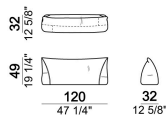

**SEAT HEIGHT:** 44 cm; 46,5 cm (with feet h. 8 cm).

**HEIGHT WITH BACK CUSHION:** 83 cm (with cushion h. 39 cm); 93 cm (with cushion h. 49 cm).

**FEET:** plastic, h. 5,5 cm.

**On request feet can be supplied 8 cm high without extra-charge.**

nightH

Composition "A" (seat unit B2.27 + seat unit A2 + 2 back cushions 90x49 cm + 1 back cushion 120x49 cm).

nightA

Back cushion 90x39 cm

7110363

Composition "C" (corner seat unit B6 + seat unit A1 + 2 back cushions 90x49 cm + 1 back cushion 120x49 cm).

nightC

Seat unit B3

6110329

Back cushion 120x49 cm

7110362

Composition "F" (seat unit B5.34 + seat unit B2.28 + corner seat unit B6 + 3 back cushions 90x49 cm + 1 back cushion 90x39 cm + 1 back cushion 120x49 cm).

nightF

Seat unit A3

6110304

Seat unit A1

6110302

Composition "D" (seat unit A3 + seat unit B4.31 + 2 back cushions 90x49 cm + 2 back cushions 120x49 cm).

nightD

Back cushion 90x49 cm