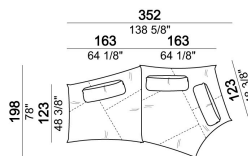

**SEAT HEIGHT:** 44 cm; 46,5 cm (with feet h. 8 cm).

**HEIGHT WITH BACK CUSHION:** 83 cm (with cushion h. 39 cm); 93 cm (with cushion h. 49 cm).

**FEET:** plastic, h. 5,5 cm.

**On request feet can be supplied 8 cm high without extra-charge.**

Composition "C" (seat unit B1.26 + seat unit B1.25 + 2 back cushions 120x49 cm).

nightC

Seat unit B4

6110331

Composition "I" (corner seat unit B6 + seat unit B5.34 + 3 back cushions 90x49 cm).

nightI

Composition "E" (2 corner seat units B6 + 2 back cushions 90x49 cm + 2 back cushions 90x39 cm)

nightE

Seat unit B5

6110333

Seat unit B2

6110327

Seat unit B1

6110325

Composition "H" (seat unit B1.26 + corner seat unit B6 + 2 back cushions 90x49 cm + 1 back cushion 90x39 cm).

nightH

Composition "A" (seat unit B2.27 + seat unit A2 + 2 back cushions 90x49 cm + 1 back cushion 120x49 cm).

nightA

Back cushion 90x39 cm

7110363

Composition "C" (corner seat unit B6 + seat unit A1 + 2 back cushions 90x49 cm + 1 back cushion 120x49 cm).