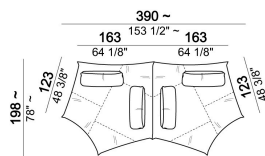

**SEAT HEIGHT:** 44 cm; 46,5 cm (with feet h. 8 cm).

**HEIGHT WITH BACK CUSHION:** 83 cm (with cushion h. 39 cm); 93 cm (with cushion h. 49 cm).

**FEET:** plastic, h. 5,5 cm.

**On request feet can be supplied 8 cm high without extra-charge.**

Composition "C" (seat unit B1.26 + seat unit B1.25 + 2 back cushions 120x49 cm).

nightC

Seat unit B4

6110331

Composition "I" (corner seat unit B6 + seat unit B5.34 + 3 back cushions 90x49 cm).

nightI

Composition "E" (2 corner seat units B6 + 2 back cushions 90x49 cm + 2 back cushions 90x39 cm)

nightE

Seat unit B5

6110333

Seat unit B2

6110327

Seat unit B1

6110325

Composition "H" (seat unit B1.26 + corner seat unit B6 + 2 back cushions 90x49 cm + 1 back cushion 90x39 cm).

nightH

Composition "A" (seat unit B2.27 + seat unit A2 + 2 back cushions 90x49 cm + 1 back cushion 120x49 cm).

nightA

Back cushion 90x39 cm

7110363

Composition "C" (corner seat unit B6 + seat unit A1 + 2 back cushions 90x49 cm + 1 back cushion 120x49 cm).