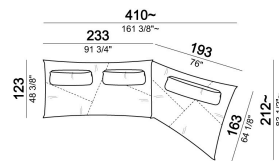

**SEAT HEIGHT:** 44 cm; 46,5 cm (with feet h. 8 cm).

**HEIGHT WITH BACK CUSHION:** 83 cm (with cushion h. 39 cm); 93 cm (with cushion h. 49 cm).

**FEET:** plastic, h. 5,5 cm.

**On request feet can be supplied 8 cm high without extra-charge.**

Composition "C" (seat unit B1.26 + seat unit B1.25 + 2 back cushions 120x49 cm).

nightC

Seat unit B4

6110331

Composition "I" (corner seat unit B6 + seat unit B5.34 + 3 back cushions 90x49 cm).

nightI

Composition "E" (2 corner seat units B6 + 2 back cushions 90x49 cm + 2 back cushions 90x39 cm)

nightE

Seat unit B5

6110333

Seat unit B2

6110327

Seat unit B1

6110325

Composition "H" (seat unit B1.26 + corner seat unit B6 + 2 back cushions 90x49 cm + 1 back cushion 90x39 cm).

nightH

Composition "A" (seat unit B2.27 + seat unit A2 + 2 back cushions 90x49 cm + 1 back cushion 120x49 cm).

nightA

Back cushion 90x39 cm

7110363

Composition "C" (corner seat unit B6 + seat unit A1 + 2 back cushions 90x49 cm + 1 back cushion 120x49 cm).