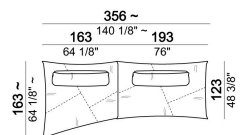

**SEAT HEIGHT:** 44 cm; 46,5 cm (with feet h. 8 cm).

**HEIGHT WITH BACK CUSHION:** 83 cm (with cushion h. 39 cm); 93 cm (with cushion h. 49 cm).

**FEET:** plastic, h. 5,5 cm.

**On request feet can be supplied 8 cm high without extra-charge.**

nightH

Composition "A" (seat unit B2.27 + seat unit A2 + 2 back cushions 90x49 cm + 1 back cushion 120x49 cm).

nightA

Back cushion 90x39 cm

7110363

Composition "C" (corner seat unit B6 + seat unit A1 + 2 back cushions 90x49 cm + 1 back cushion 120x49 cm).

nightF

Seat unit A3

6110304

Seat unit A1

6110302

Composition "D" (seat unit A3 + seat unit B4.31 + 2 back cushions 90x49 cm + 2 back cushions 120x49 cm).

nightD

Back cushion 90x49 cm

7110361

Corner seat unit B6

6110355

Composition "B" (seat unit B1.26 + seat unit A1 + 2 back cushions 120x49 cm).

nightB

Seat unit A2

6110303