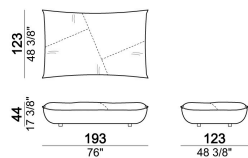

**SEAT HEIGHT:** 44 cm; 46,5 cm (with feet h. 8 cm).

**HEIGHT WITH BACK CUSHION:** 83 cm (with cushion h. 39 cm); 93 cm (with cushion h. 49 cm).

**FEET:** plastic, h. 5,5 cm.

**On request feet can be supplied 8 cm high without extra-charge.**

nightH

Composition "A" (seat unit B2.27 + seat unit A2 + 2 back cushions 90x49 cm + 1 back cushion 120x49 cm).

nightA

Back cushion 90x39 cm

7110363

Composition "C" (corner seat unit B6 + seat unit A1 + 2 back cushions 90x49 cm + 1 back cushion 120x49 cm).

nightC

Seat unit B3

6110329

Back cushion 120x49 cm

7110362

Composition "F" (seat unit B5.34 + seat unit B2.28 + corner seat unit B6 + 3 back cushions 90x49 cm + 1 back cushion 90x39 cm + 1 back cushion 120x49 cm).

nightF

Seat unit A3

6110304

Seat unit A1

6110302

Composition "D" (seat unit A3 + seat unit B4.31 + 2 back cushions 90x49 cm + 2 back cushions 120x49 cm).

nightD

Back cushion 90x49 cm