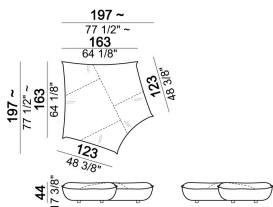

Corner seat unit B6

6110355