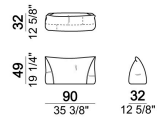

Back cushion 90x49 cm

7110361