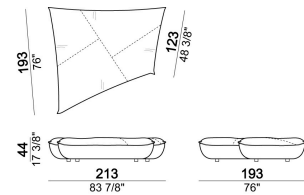

**SEAT HEIGHT:** 44 cm; 46,5 cm (with feet h. 8 cm).

**HEIGHT WITH BACK CUSHION:** 83 cm (with cushion h. 39 cm); 93 cm (with cushion h. 49 cm).

**FEET:** plastic, h. 5,5 cm.

**On request feet can be supplied 8 cm high without extra-charge.**

Composition "C" (seat unit B1.26 + seat unit B1.25 + 2 back cushions 120x49 cm).

nightC

Seat unit B4

6110331

Composition "I" (corner seat unit B6 + seat unit B5.34 + 3 back cushions 90x49 cm).

nightI

Composition "E" (2 corner seat units B6 + 2 back cushions 90x49 cm + 2 back cushions 90x39 cm)

nightE

Seat unit B5

6110333

Seat unit B2

6110327

Seat unit B1

6110325

Composition "H" (seat unit B1.26 + corner seat unit B6 + 2 back cushions 90x49 cm + 1 back cushion 90x39 cm).

nightH

Composition "A" (seat unit B2.27 + seat unit A2 + 2 back cushions 90x49 cm + 1 back cushion 120x49 cm).

nightA

Back cushion 90x39 cm

7110363

Composition "C" (corner seat unit B6 + seat unit A1 + 2 back cushions 90x49 cm + 1 back cushion 120x49 cm).