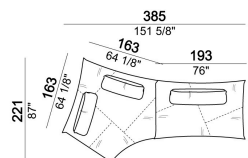

Composition "C" (seat unit B1.26 + seat unit B1.25 + 2 back cushions 120x49 cm).

nightC

Seat unit B4

6110331

Composition "I" (corner seat unit B6 + seat unit B5.34 + 3 back cushions 90x49 cm).

nightI

Composition "E" (2 corner seat units B6 + 2 back cushions 90x49 cm + 2 back cushions 90x39 cm)

nightE

Seat unit B5

6110333

Seat unit B2

6110327

Seat unit B1

6110325

Composition "H" (seat unit B1.26 + corner seat unit B6 + 2 back cushions 90x49 cm + 1 back cushion 90x39 cm).

nightH

Composition "A" (seat unit B2.27 + seat unit A2 + 2 back cushions 90x49 cm + 1 back cushion 120x49 cm).

nightA

Back cushion 90x39 cm

7110363

Composition "C" (corner seat unit B6 + seat unit A1 + 2 back cushions 90x49 cm + 1 back cushion 120x49 cm).

nightC

Seat unit B3

6110329

Back cushion 120x49 cm

7110362

Composition "F" (seat unit B5.34 + seat unit B2.28 + corner seat unit B6 + 3 back cushions 90x49 cm + 1 back cushion 90x39 cm + 1 back cushion 120x49 cm).