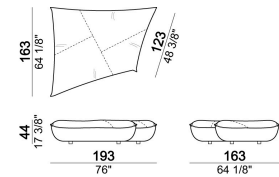

**SEAT HEIGHT:** 44 cm; 46,5 cm (with feet h. 8 cm).

**HEIGHT WITH BACK CUSHION:** 83 cm (with cushion h. 39 cm); 93 cm (with cushion h. 49 cm).

**FEET:** plastic, h. 5,5 cm.

**On request feet can be supplied 8 cm high without extra-charge.**

Composition "C" (seat unit B1.26 + seat unit B1.25 + 2 back cushions 120x49 cm).

nightC

Seat unit B4

6110331

Composition "I" (corner seat unit B6 + seat unit B5.34 + 3 back cushions 90x49 cm).

nightI

Composition "E" (2 corner seat units B6 + 2 back cushions 90x49 cm + 2 back cushions 90x39 cm)

nightE

Seat unit B5

6110333

Seat unit B2

6110327

Seat unit B1

6110325

Composition "H" (seat unit B1.26 + corner seat unit B6 + 2 back cushions 90x49 cm + 1 back cushion 90x39 cm).

nightH

Composition "A" (seat unit B2.27 + seat unit A2 + 2 back cushions 90x49 cm + 1 back cushion 120x49 cm).

nightA

Back cushion 90x39 cm

7110363

Composition "C" (corner seat unit B6 + seat unit A1 + 2 back cushions 90x49 cm + 1 back cushion 120x49 cm).