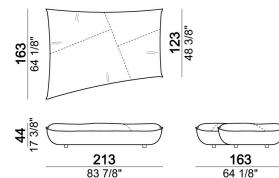

**SEAT HEIGHT:** 44 cm; 46,5 cm (with feet h. 8 cm).

**HEIGHT WITH BACK CUSHION:** 83 cm (with cushion h. 39 cm); 93 cm (with cushion h. 49 cm).

**FEET:** plastic, h. 5,5 cm.

**On request feet can be supplied 8 cm high without extra-charge.**

Composition "C" (seat unit B1.26 + seat unit B1.25 + 2 back cushions 120x49 cm).

nightC

Seat unit B4

6110331

Composition "I" (corner seat unit B6 + seat unit B5.34 + 3 back cushions 90x49 cm).

nightI

Composition "E" (2 corner seat units B6 + 2 back cushions 90x49 cm + 2 back cushions 90x39 cm)

nightH

Composition "A" (seat unit B2.27 + seat unit A2 + 2 back cushions 90x49 cm + 1 back cushion 120x49 cm).

nightA

Back cushion 90x39 cm

7110363

Composition "C" (corner seat unit B6 + seat unit A1 + 2 back cushions 90x49 cm + 1 back cushion 120x49 cm).

nightC

Seat unit B3

6110329

Back cushion 120x49 cm

7110362

Composition "F" (seat unit B5.34 + seat unit B2.28 + corner seat unit B6 + 3 back cushions 90x49 cm + 1 back cushion 90x39 cm + 1 back cushion 120x49 cm).