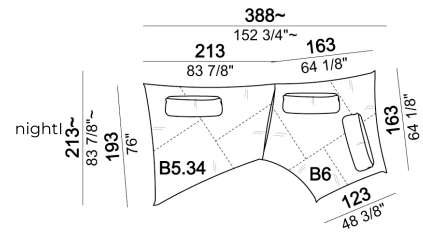

**SEAT HEIGHT:** 44 cm; 46,5 cm (with feet h. 8 cm).

**HEIGHT WITH BACK CUSHION:** 83 cm (with cushion h. 39 cm); 93 cm (with cushion h. 49 cm).

**FEET:** plastic, h. 5,5 cm.

**On request feet can be supplied 8 cm high without extra-charge.**

Composition "C" (seat unit B1.26 + seat unit B1.25 + 2 back cushions 120x49 cm).

nightC

Seat unit B4

6110331

Composition "I" (corner seat unit B6 + seat unit B5.34 + 3 back cushions 90x49 cm).

nightI

Composition "E" (2 corner seat units B6 + 2 back cushions 90x49 cm + 2 back cushions 90x39 cm)

nightE

Seat unit B5

6110333

Seat unit B2

6110327

Seat unit B1

6110325

Composition "H" (seat unit B1.26 + corner seat unit B6 + 2 back cushions 90x49 cm + 1 back cushion 90x39 cm).

nightH

Composition "A" (seat unit B2.27 + seat unit A2 + 2 back cushions 90x49 cm + 1 back cushion 120x49 cm).

nightA

Back cushion 90x39 cm

7110363

Composition "C" (corner seat unit B6 + seat unit A1 + 2 back cushions 90x49 cm + 1 back cushion 120x49 cm).