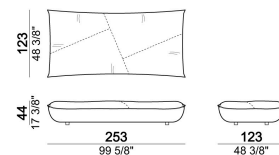

Composition "C" (seat unit B1.26 + seat unit B1.25 + 2 back cushions 120x49 cm).

nightC

Seat unit B4

6110331

Composition "I" (corner seat unit B6 + seat unit B5.34 + 3 back cushions 90x49 cm).

nightI

Composition "E" (2 corner seat units B6 + 2 back cushions 90x49 cm + 2 back cushions 90x39 cm)

nightH

Composition "A" (seat unit B2.27 + seat unit A2 + 2 back cushions 90x49 cm + 1 back cushion 120x49 cm).

nightA

Back cushion 90x39 cm

7110363

Composition "C" (corner seat unit B6 + seat unit A1 + 2 back cushions 90x49 cm + 1 back cushion 120x49 cm).

nightC

Seat unit B3

6110329

Back cushion 120x49 cm

7110362

Composition "F" (seat unit B5.34 + seat unit B2.28 + corner seat unit B6 + 3 back cushions 90x49 cm + 1 back cushion 90x39 cm + 1 back cushion 120x49 cm).

nightF

Seat unit A3

6110304

Seat unit A1

6110302

Composition "D" (seat unit A3 + seat unit B4.31 + 2 back cushions 90x49 cm + 2 back cushions 120x49 cm).

nightD

Back cushion 90x49 cm