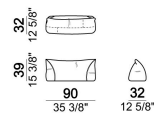

**SEAT HEIGHT:** 44 cm; 46,5 cm (with feet h. 8 cm).

**HEIGHT WITH BACK CUSHION:** 83 cm (with cushion h. 39 cm); 93 cm (with cushion h. 49 cm).

**FEET:** plastic, h. 5,5 cm.

**On request feet can be supplied 8 cm high without extra-charge.**

Composition "C" (seat unit B1.26 + seat unit B1.25 + 2 back cushions 120x49 cm).

nightC

Seat unit B4

6110331

Composition "I" (corner seat unit B6 + seat unit B5.34 + 3 back cushions 90x49 cm).

nightI

Composition "E" (2 corner seat units B6 + 2 back cushions 90x49 cm + 2 back cushions 90x39 cm)

nightH

Composition "A" (seat unit B2.27 + seat unit A2 + 2 back cushions 90x49 cm + 1 back cushion 120x49 cm).

nightA

Back cushion 90x39 cm

7110363

Composition "C" (corner seat unit B6 + seat unit A1 + 2 back cushions 90x49 cm + 1 back cushion 120x49 cm).

nightC

Seat unit B3

6110329

Back cushion 120x49 cm

7110362

Composition "F" (seat unit B5.34 + seat unit B2.28 + corner seat unit B6 + 3 back cushions 90x49 cm + 1 back cushion 90x39 cm + 1 back cushion 120x49 cm).