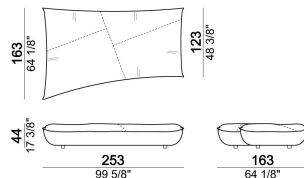

**SEAT HEIGHT:** 44 cm; 46,5 cm (with feet h. 8 cm).

**HEIGHT WITH BACK CUSHION:** 83 cm (with cushion h. 39 cm); 93 cm (with cushion h. 49 cm).

**FEET:** plastic, h. 5,5 cm.

**On request feet can be supplied 8 cm high without extra-charge.**

Composition "C" (seat unit B1.26 + seat unit B1.25 + 2 back cushions 120x49 cm).

nightC

Seat unit B4

6110331

Composition "I" (corner seat unit B6 + seat unit B5.34 + 3 back cushions 90x49 cm).

nightI

Composition "E" (2 corner seat units B6 + 2 back cushions 90x49 cm + 2 back cushions 90x39 cm)

nightE

Seat unit B5

6110333

Seat unit B2

6110327

Seat unit B1

6110325

Composition "H" (seat unit B1.26 + corner seat unit B6 + 2 back cushions 90x49 cm + 1 back cushion 90x39 cm).

nightH

Composition "A" (seat unit B2.27 + seat unit A2 + 2 back cushions 90x49 cm + 1 back cushion 120x49 cm).

nightA

Back cushion 90x39 cm

7110363

Composition "C" (corner seat unit B6 + seat unit A1 + 2 back cushions 90x49 cm + 1 back cushion 120x49 cm).